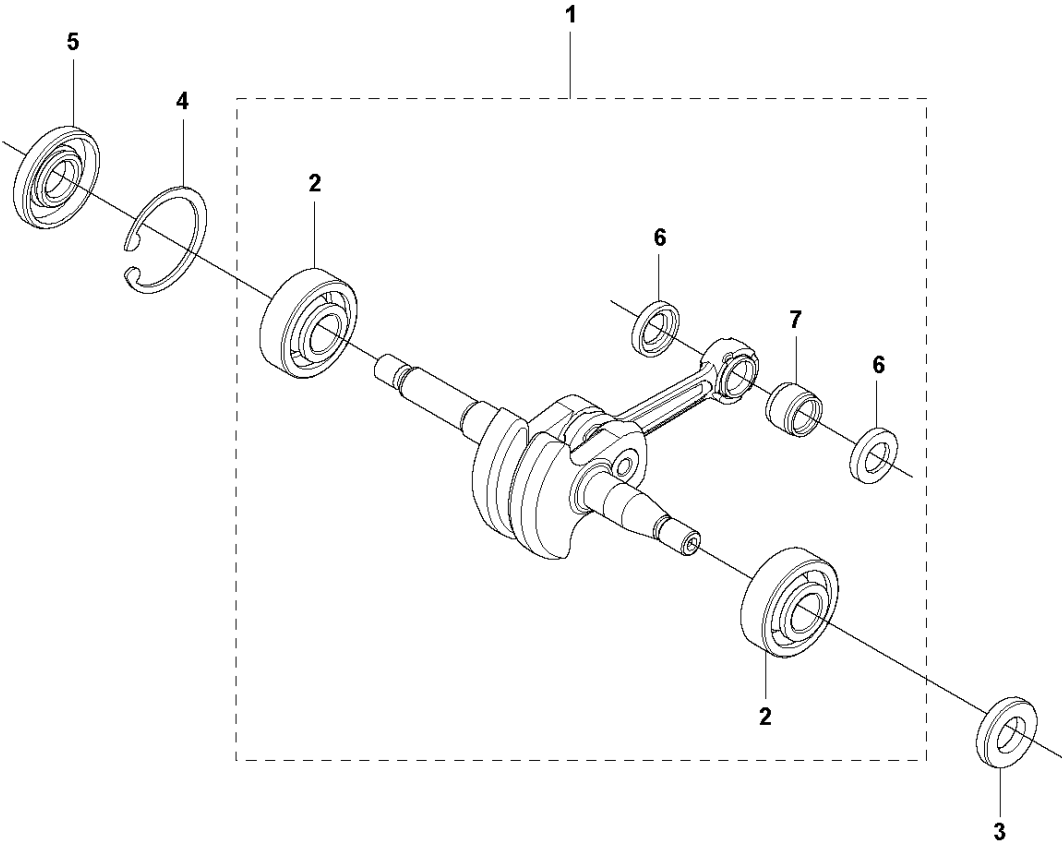

B T435
CLUTCH & OIL PUMP

CLUTCH & OIL PUMP

T435

Ref	Part No	Description	Remark	QTY	KIT
1	521 55 74-01	CLUTCH ASSY		1	
2	521 55 75-01	SPRING		3	1
3	521 77 94-01	PLATE		1	
4	523 08 26-01	CLUTCH DRUM		1	
5	520 96 73-01	ROLLER BEARING		1	4
6	505 05 31-01	WORM		1	7
7	505 05 29-01	OIL PUMP ASSY		1	
8	522 00 58-01	COVER		1	
9	521 79 26-02	OUTLET PIPE ASSY		1	
10	522 64 36-01	PIPE IN COMP		1	
11	527 67 23-01	FILTER		1	
12	527 67 21-01	PIPE,OIL FILTER		1	11
13	516 95 03-01	JOINT		1	11
14	521 58 00-01	FILTER		1	11
15	529 25 17-01	PIPE		1	11
16	516 82 94-01	SCREW		2	
17	521 51 62-01	BOLT		1	
18	522 63 89-01	WASHER		1	

CYLINDER COVER

T435

Ref	Part No	Description	Remark	QTY	KIT
1	522 00 11-01	CASE COMP		1	
2	527 66 79-01	TAPE,CASE		1	1
3	527 68 28-01	TAPE,CASE		1	1
4	527 68 40-01	TAPE,CASE		1	1
5	521 51 62-01	BOLT		4	
6	521 51 80-01	SCREW		2	
7	522 64 12-01	GASKET		1	
8	522 00 12-01	COVER		1	
9	577 10 49-01	CASE		1	
10	527 67 72-01	TAPE,CASE		1	6
11	577 10 37-01	TAPE		1	6
12	522 01 21-01	CATCH		1	
13	522 63 47-01	SPIKE		1	
14	522 00 18-01	HOOK		1	

D T435
CYLINDER & PISTON

CYLINDER PISTON

T435

Ref	Part No	Description	Remark	QTY	KIT
1	523 08 43-01	CYLINDER		1	
2	523 08 42-01	PISTON		1	1
3	505 29 73-01	BEARING		1	1
4	516 28 30-01	RING		2	2,1
5	522 64 25-01	PISTON		1	2,1
6	522 64 26-01	PISTON RING		2	2,1
7	521 34 54-01	BOLT		4	

E T435
CRANK SHAFT

CRANKSHAFT

T435

Ref	Part No	Description	Remark	QTY	KIT
1	523 34 03-01	CRANKSHAFT		1	
2	504 12 14-01	BEARING		2	1
3	521 77 91-01	SEAL		1	
4	516 12 58-01	RING		1	
5	522 63 92-01	SEAL		1	
6	516 96 57-01	WASHER		2	1
7	576 44 96-01	NEEDLE BEARING		1	1