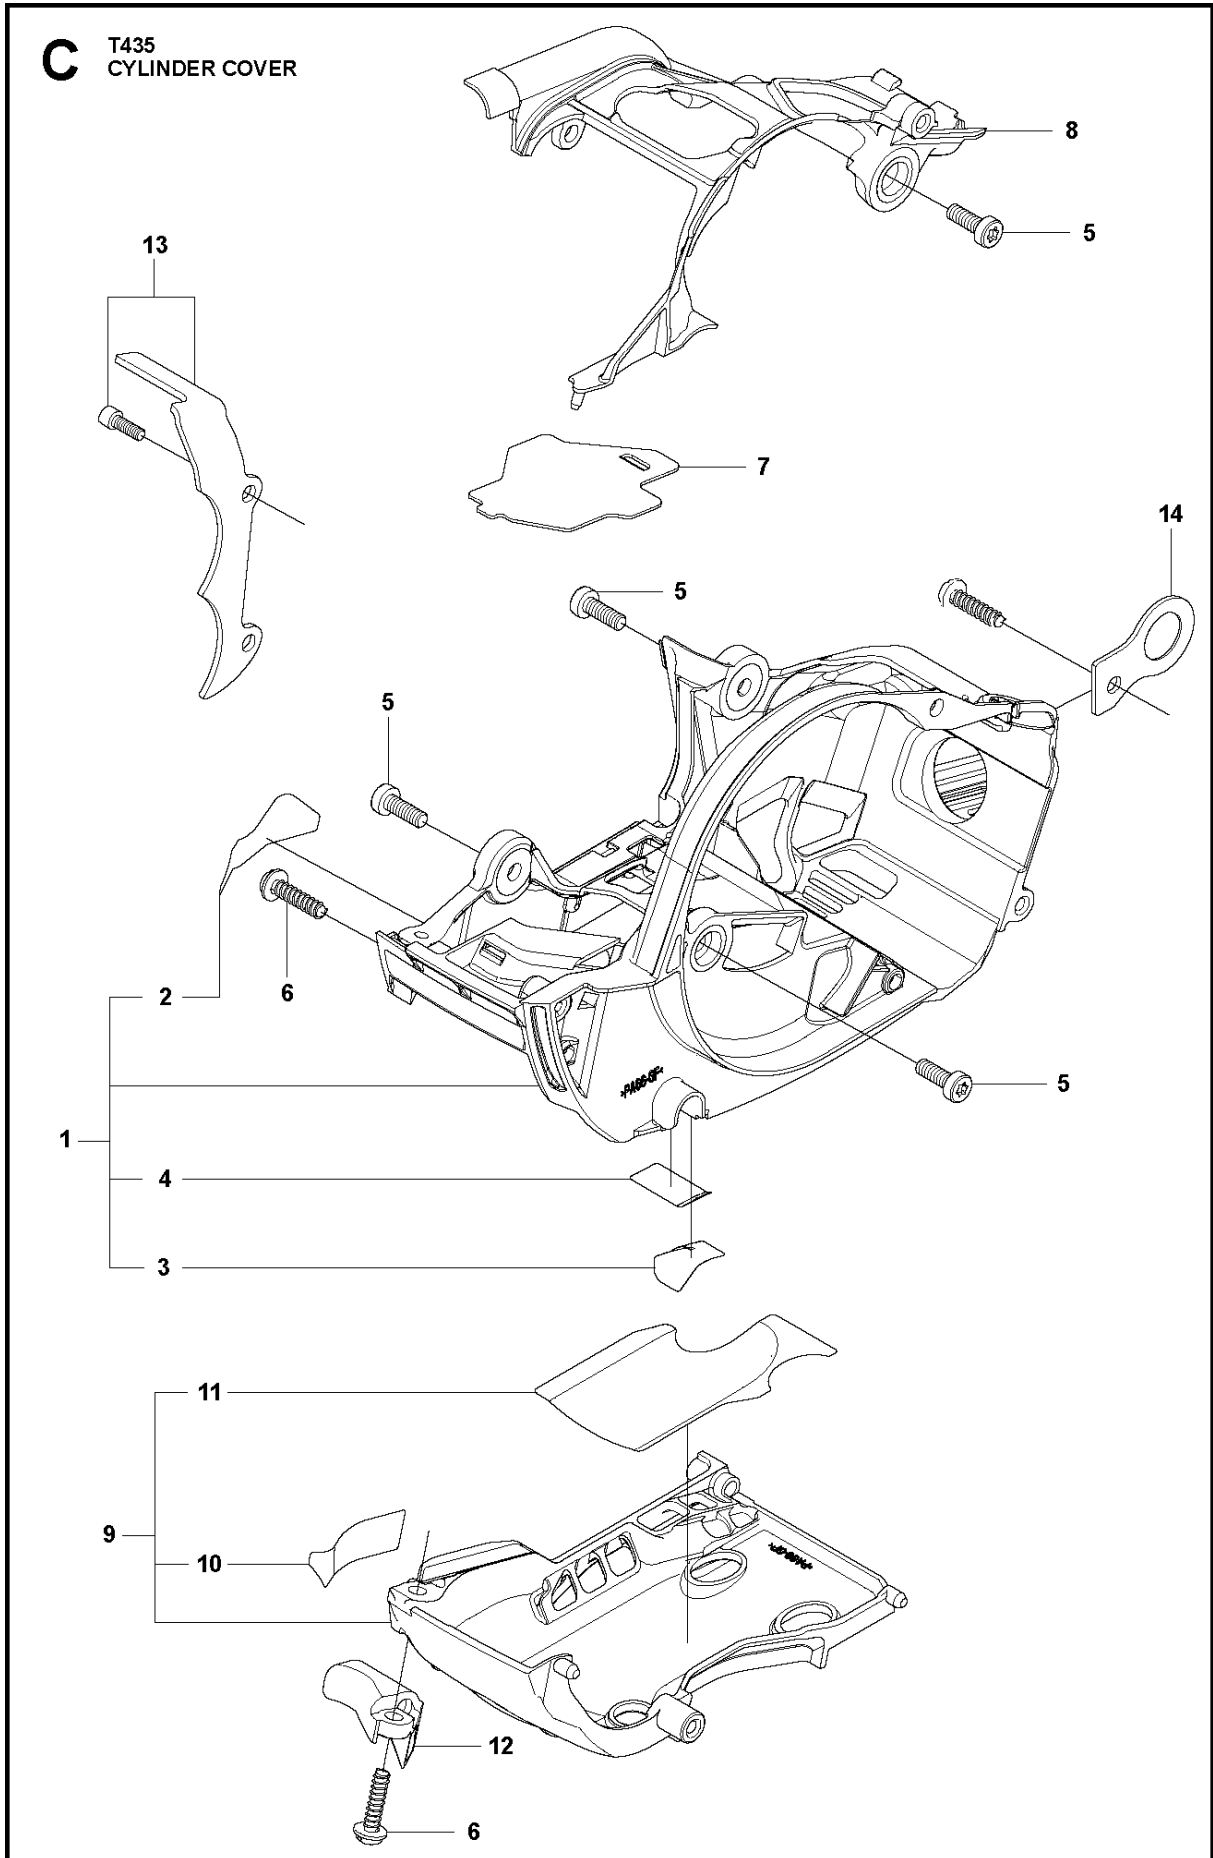

SPARE PARTS LIST

CHAIN SAWS

T435

CHAIN BRAKE

T435

Ref	Part No	Description	Remark	QTY	KIT
1	587 34 92-01	CLUTCH COVER ASSY		1	
2	516 85 38-01	GEAR		1	1
3	516 95 22-01	SCREW		1	1
4	516 91 81-01	NUT		1	1
5	522 64 33-01	PLATE		1	1
6	516 82 72-01	SCREW		5	1
7	522 64 32-01	SPRING		1	1
8	516 96 75-01	SCREW		1	1
9	516 96 76-01	SPACER INNER		1	1
10	516 96 78-01	SPACER		1	1
11	516 96 74-01	RETURN SPRING		1	1
12	521 02 54-01	WASHER		1	1
13	520 96 86-01	NUT		1	1
14	527 75 22-01	WEIGHT		1	1
15	516 98 84-01	SPRING		1	1
16	522 01 57-01	GUARD		1	1
17	516 97 67-01	ROLLER		1	1
18	516 97 64-01	BRAKE LEVER		1	1
19	516 82 56-01	ARM		1	1
20	516 82 66-01	BRAKE SPRING		1	1
21	521 07 54-01	ROLLER		1	1
22	522 01 54-01	COVER	s/n up to – 201222301961	1	1
22	587 34 95-02	COVER LID	s/n from 201222301962	1	1
23	587 34 96-01	BRAKE BAND	s/n from 201222301962	1	1
24	523 08 06-01	PROTECTION		1	1
25	503 22 00-01	HEXAGON NUT		1	
26	522 63 52-01	LABEL.COVER		1	

B T435
CLUTCH & OIL PUMP

CLUTCH & OIL PUMP

T435

Ref	Part No	Description	Remark	QTY	KIT
1	521 55 74-01	CLUTCH ASSY		1	
2	521 55 75-01	SPRING		3	1
3	521 77 94-01	PLATE		1	
4	523 08 26-01	CLUTCH DRUM		1	
5	520 96 73-01	ROLLER BEARING		1	4
6	505 05 31-01	WORM		1	7
7	505 05 29-01	OIL PUMP ASSY		1	
8	522 00 58-01	COVER		1	
9	521 79 26-02	OUTLET PIPE ASSY		1	
10	522 64 36-01	PIPE IN COMP		1	
11	527 67 23-01	FILTER		1	
12	527 67 21-01	PIPE,OIL FILTER		1	11
13	516 95 03-01	JOINT		1	11
14	521 58 00-01	FILTER		1	11
15	529 25 17-01	PIPE		1	11
16	516 82 94-01	SCREW		2	
17	521 51 62-01	BOLT		1	
18	522 63 89-01	WASHER		1	

CYLINDER COVER

T435

Ref	Part No	Description	Remark	QTY	KIT
1	522 00 11-01	CASE COMP		1	
2	527 66 79-01	TAPE,CASE		1	1
3	527 68 28-01	TAPE,CASE		1	1
4	527 68 40-01	TAPE,CASE		1	1
5	521 51 62-01	BOLT		4	
6	521 51 80-01	SCREW		2	
7	522 64 12-01	GASKET		1	
8	522 00 12-01	COVER		1	
9	577 10 49-01	CASE		1	
10	527 67 72-01	TAPE,CASE		1	6
11	577 10 37-01	TAPE		1	6
12	522 01 21-01	CATCH		1	
13	522 63 47-01	SPIKE		1	
14	522 00 18-01	HOOK		1	