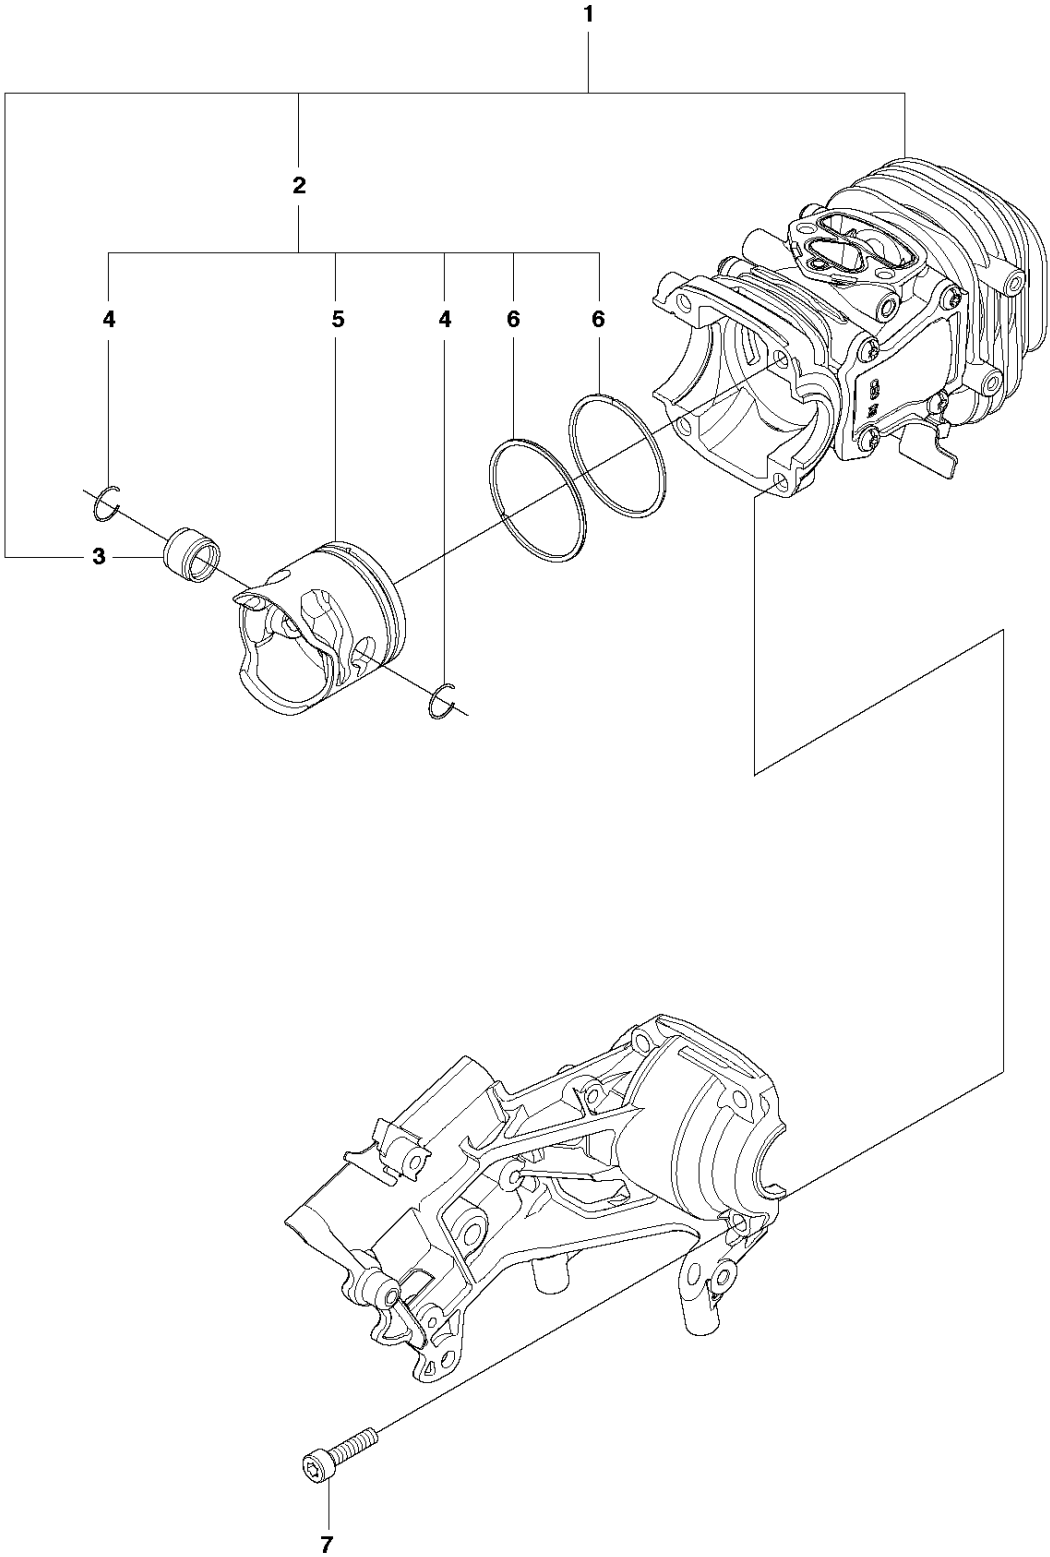

D T435
CYLINDER & PISTON

CYLINDER PISTON

T435

Ref	Part No	Description	Remark	QTY	KIT
1	523 08 43-01	CYLINDER		1	
2	523 08 42-01	PISTON		1	1
3	505 29 73-01	BEARING		1	1
4	516 28 30-01	RING		2	2,1
5	522 64 25-01	PISTON		1	2,1
6	522 64 26-01	PISTON RING		2	2,1
7	521 34 54-01	BOLT		4