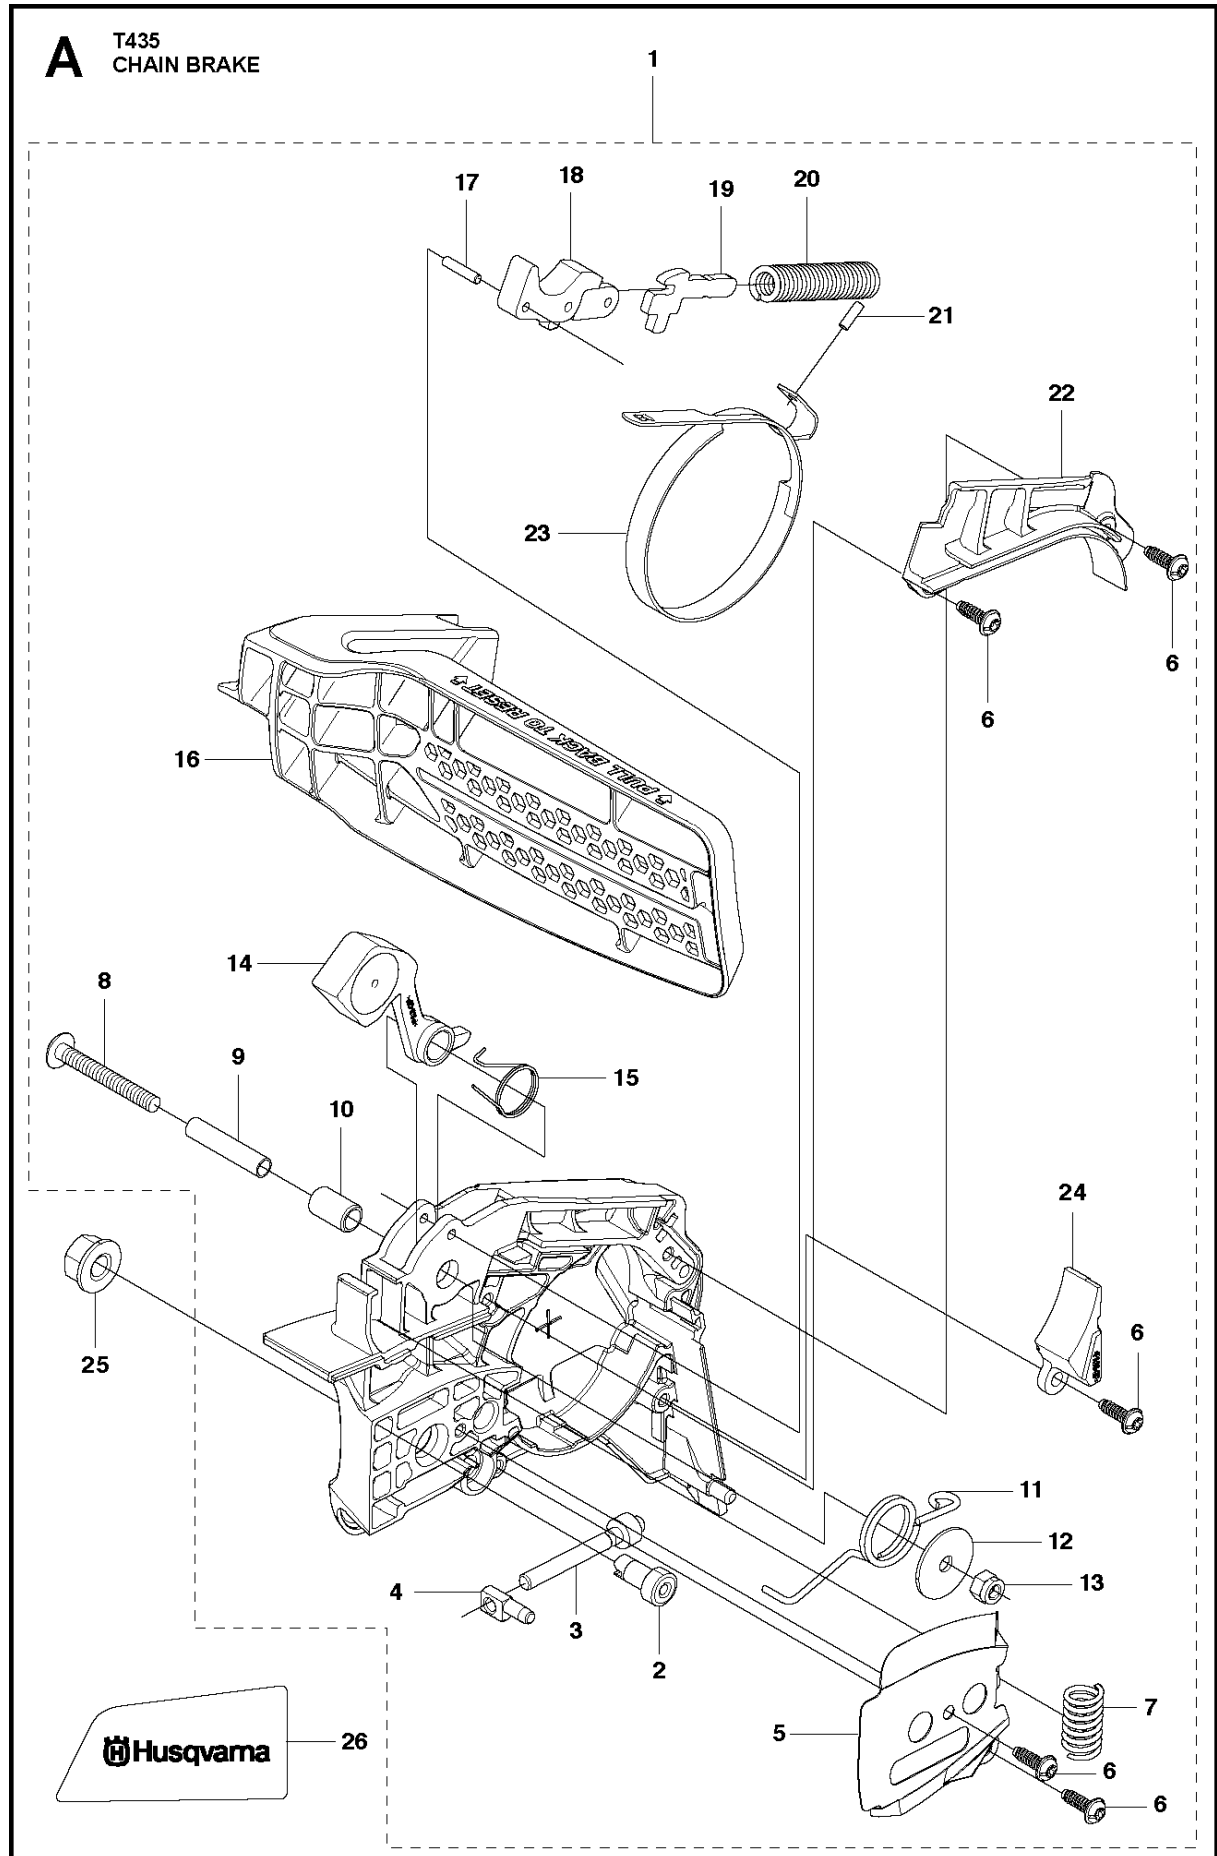

SPARE PARTS LIST

CHAIN SAWS

T435

CHAIN BRAKE

T435

Ref	Part No	Description	Remark	QTY	KIT
1	587 34 92-01	CLUTCH COVER ASSY		1	
2	516 85 38-01	GEAR		1	1
3	516 95 22-01	SCREW		1	1
4	516 91 81-01	NUT		1	1
5	522 64 33-01	PLATE		1	1
6	516 82 72-01	SCREW		5	1
7	522 64 32-01	SPRING		1	1
8	516 96 75-01	SCREW		1	1
9	516 96 76-01	SPACER INNER		1	1
10	516 96 78-01	SPACER		1	1
11	516 96 74-01	RETURN SPRING		1	1
12	521 02 54-01	WASHER		1	1
13	520 96 86-01	NUT		1	1
14	527 75 22-01	WEIGHT		1	1
15	516 98 84-01	SPRING		1	1
16	522 01 57-01	GUARD		1	1
17	516 97 67-01	ROLLER		1	1
18	516 97 64-01	BRAKE LEVER		1	1
19	516 82 56-01	ARM		1	1
20	516 82 66-01	BRAKE SPRING		1	1
21	521 07 54-01	ROLLER		1	1
22	522 01 54-01	COVER	s/n up to – 201222301961	1	1
22	587 34 95-02	COVER LID	s/n from 201222301962	1	1
23	587 34 96-01	BRAKE BAND	s/n from 201222301962	1	1
24	523 08 06-01	PROTECTION		1	1
25	503 22 00-01	HEXAGON NUT		1	
26	522 63 52-01	LABEL.COVER		1	

B T435
CLUTCH & OIL PUMP

CLUTCH & OIL PUMP

T435

Ref	Part No	Description	Remark	QTY	KIT
1	521 55 74-01	CLUTCH ASSY		1	
2	521 55 75-01	SPRING		3	1
3	521 77 94-01	PLATE		1	
4	523 08 26-01	CLUTCH DRUM		1	
5	520 96 73-01	ROLLER BEARING		1	4
6	505 05 31-01	WORM		1	7
7	505 05 29-01	OIL PUMP ASSY		1	
8	522 00 58-01	COVER		1	
9	521 79 26-02	OUTLET PIPE ASSY		1	
10	522 64 36-01	PIPE IN COMP		1	
11	527 67 23-01	FILTER		1	
12	527 67 21-01	PIPE,OIL FILTER		1	11
13	516 95 03-01	JOINT		1	11
14	521 58 00-01	FILTER		1	11
15	529 25 17-01	PIPE		1	11
16	516 82 94-01	SCREW		2	
17	521 51 62-01	BOLT		1	
18	522 63 89-01	WASHER		1	

CYLINDER COVER

T435

Ref	Part No	Description	Remark	QTY	KIT
1	522 00 11-01	CASE COMP		1	
2	527 66 79-01	TAPE,CASE		1	1
3	527 68 28-01	TAPE,CASE		1	1
4	527 68 40-01	TAPE,CASE		1	1
5	521 51 62-01	BOLT		4	
6	521 51 80-01	SCREW		2	
7	522 64 12-01	GASKET		1	
8	522 00 12-01	COVER		1	
9	577 10 49-01	CASE		1	
10	527 67 72-01	TAPE,CASE		1	6
11	577 10 37-01	TAPE		1	6
12	522 01 21-01	CATCH		1	
13	522 63 47-01	SPIKE		1	
14	522 00 18-01	HOOK		1	