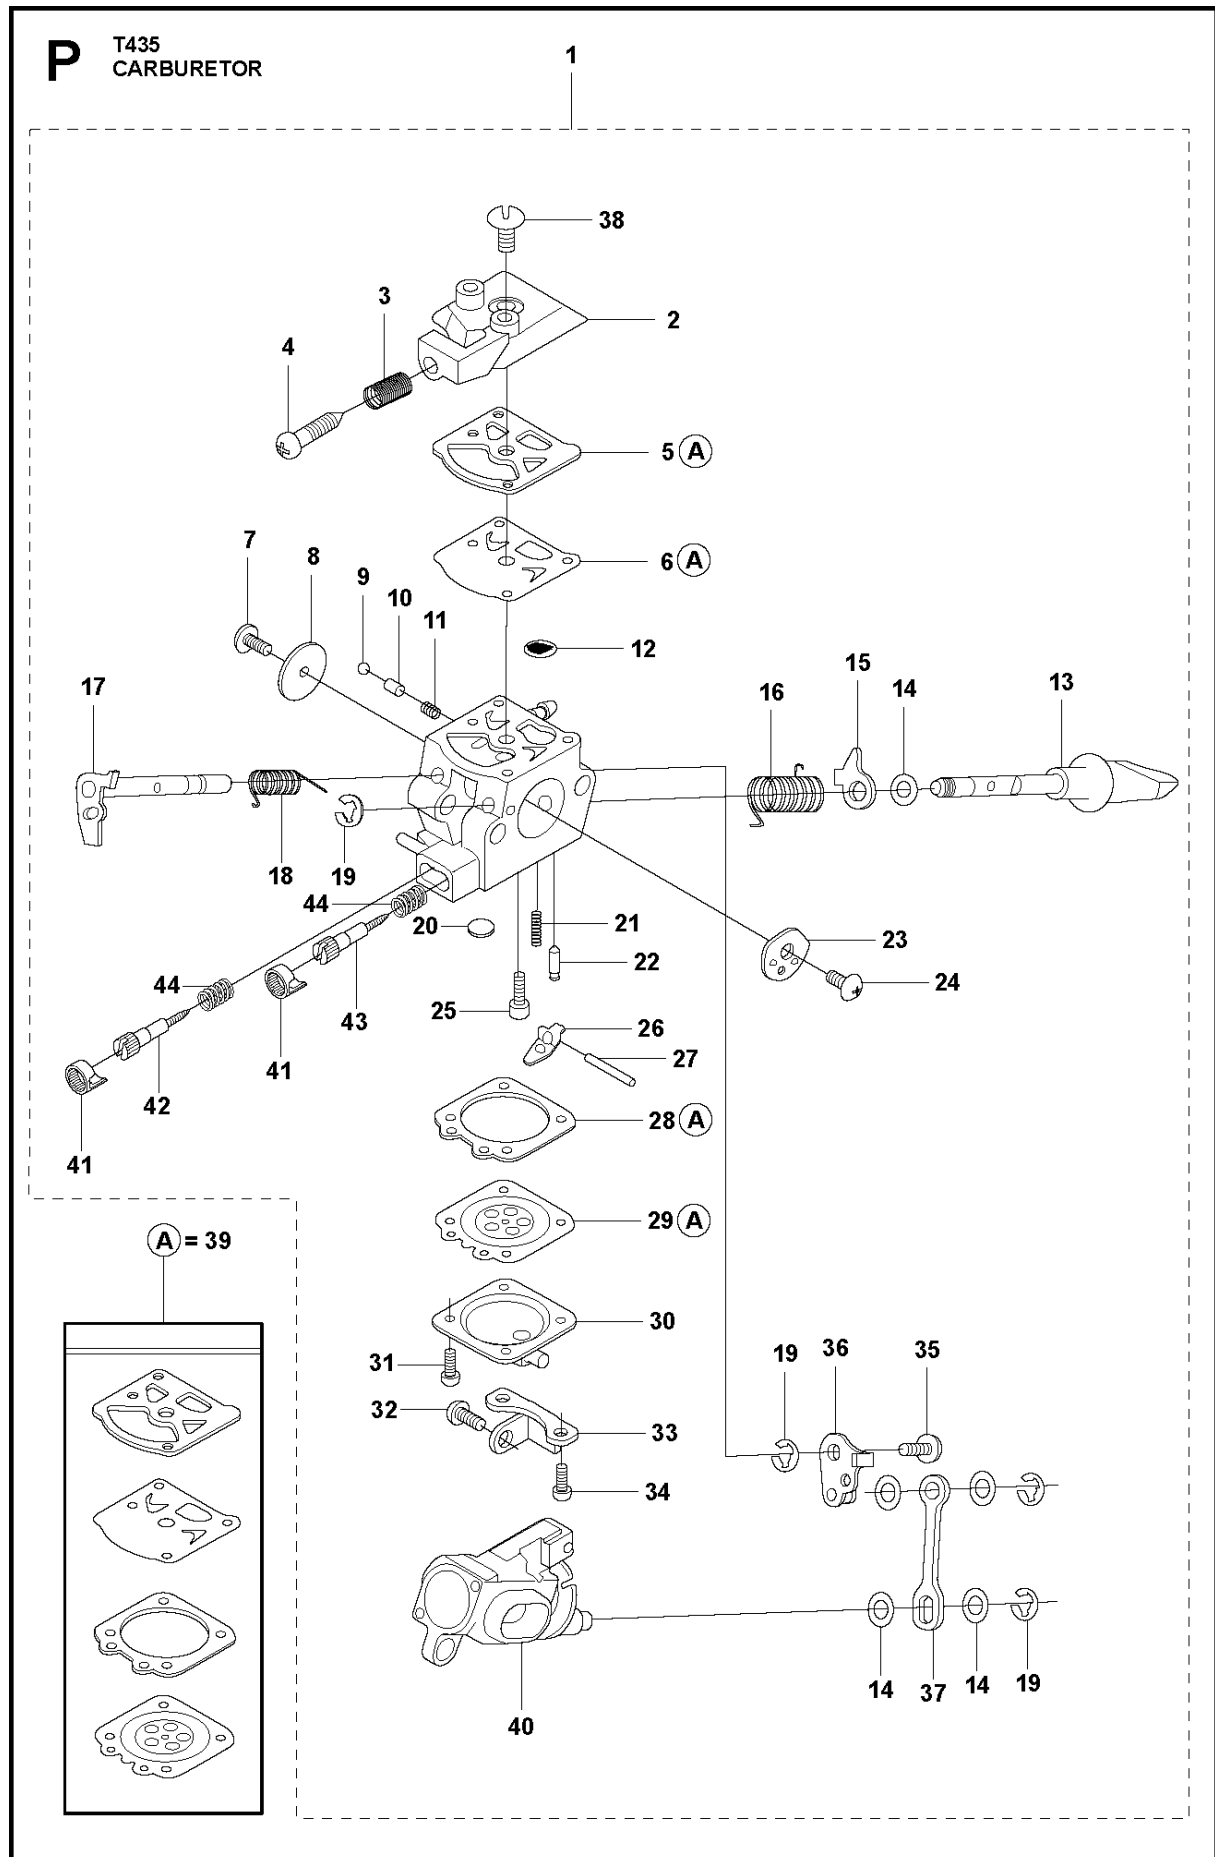

CARBURETOR

T435

Ref	Part No	Description	Remark	QTY KIT	
1	578 93 69-01	CARBURETTOR		1	
2	501 40 57-01	COVER		1	1
3	521 06 63-01	SPRING		1	1
4	516 77 83-01	SCREW		1	1
5	520 95 48-01	GASKET		1	1,39
6	520 95 49-01	DIAPHRAGM		1	1,39
7	520 75 98-01	SCREW		1	1
8	520 97 86-01	VALVE		1	1
9	516 93 60-01	BALL		1	1
10	516 93 59-01	PISTON		1	1
11	516 92 73-01	SPRING		1	1
12	520 95 70-01	SCREEN		1	1
13	522 63 20-01	SHAFT		1	1
14	516 52 42-01	WASHER		5	1
15	521 58 11-01	LEVER		1	1
16	521 58 01-01	SPRING		1	1
17	522 64 62-01	SHAFT ASSY		1	1
18	516 84 39-01	SPRING		1	1
19	516 21 70-01	E-RING		4	1
20	516 34 29-01	PLUG		1	1
21	516 98 00-01	SPRING		1	1
22	521 08 54-01	VALVE.INLET		1	1
23	516 95 69-01	CHOKE VALVE		1	1
24	520 75 98-01	SCREW		1	1
25	520 97 73-01	SCREW		1	1
26	520 97 72-01	LEVER		1	1
27	520 97 74-01	PIN		1	1
28	516 97 21-01	GASKET		1	1,39
29	522 64 84-01	DIAPHRAGM		1	1,39
30	522 64 60-01	COVER		1	1
31	520 97 88-01	SCREW ASSY		2	1
32	522 64 61-01	SCREW		1	1
33	522 64 67-01	BRACKET		1	1
34	522 64 56-01	SCREW ASSY		2	1
35	520 75 98-01	SCREW		1	1
36	522 64 59-01	LINK ASSY THROT		1	1
37	522 64 64-01	ROD.LINK		1	1
38	520 97 63-01	SCREW		1	1
39	522 64 02-01	GASKET		1	
40	522 64 63-01	BODY		1	1
41	578 91 30-01	CAP		2	1
42	579 22 37-01	NEEDLE		1	1
43	578 91 31-01	NEEDLE		1	1
44	578 91 28-01	SPRING		2	1