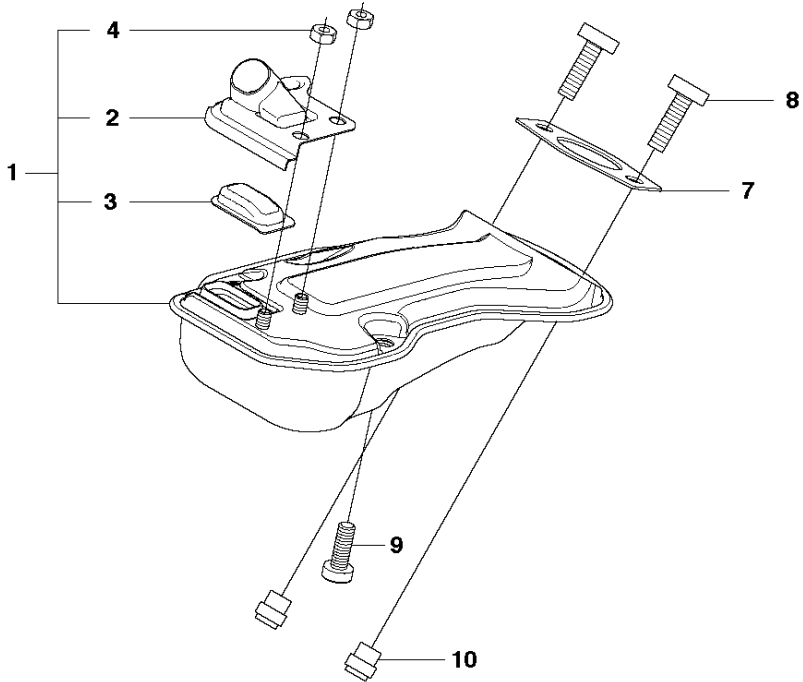

F T435
MUFFLER

MUFFLER

T435

Ref	Part No	Description	Remark	QTY	KIT
1	577 74 20-01	MUFFLER ASSY		1	
2	574 38 14-01	GUIDE		1	1
3	527 68 26-01	ARRESTER		1	1
4	510 48 58-01	NUT		2	1
5	522 00 45-01	PIPE.EXHAUST		1	
6	516 80 88-01	SCREW		1	
7	521 79 20-01	GASKET		1	
8	522 63 88-01	BOLT		2	
9	521 51 62-01	BOLT		2	
10	516 96 09-01	NUT		2