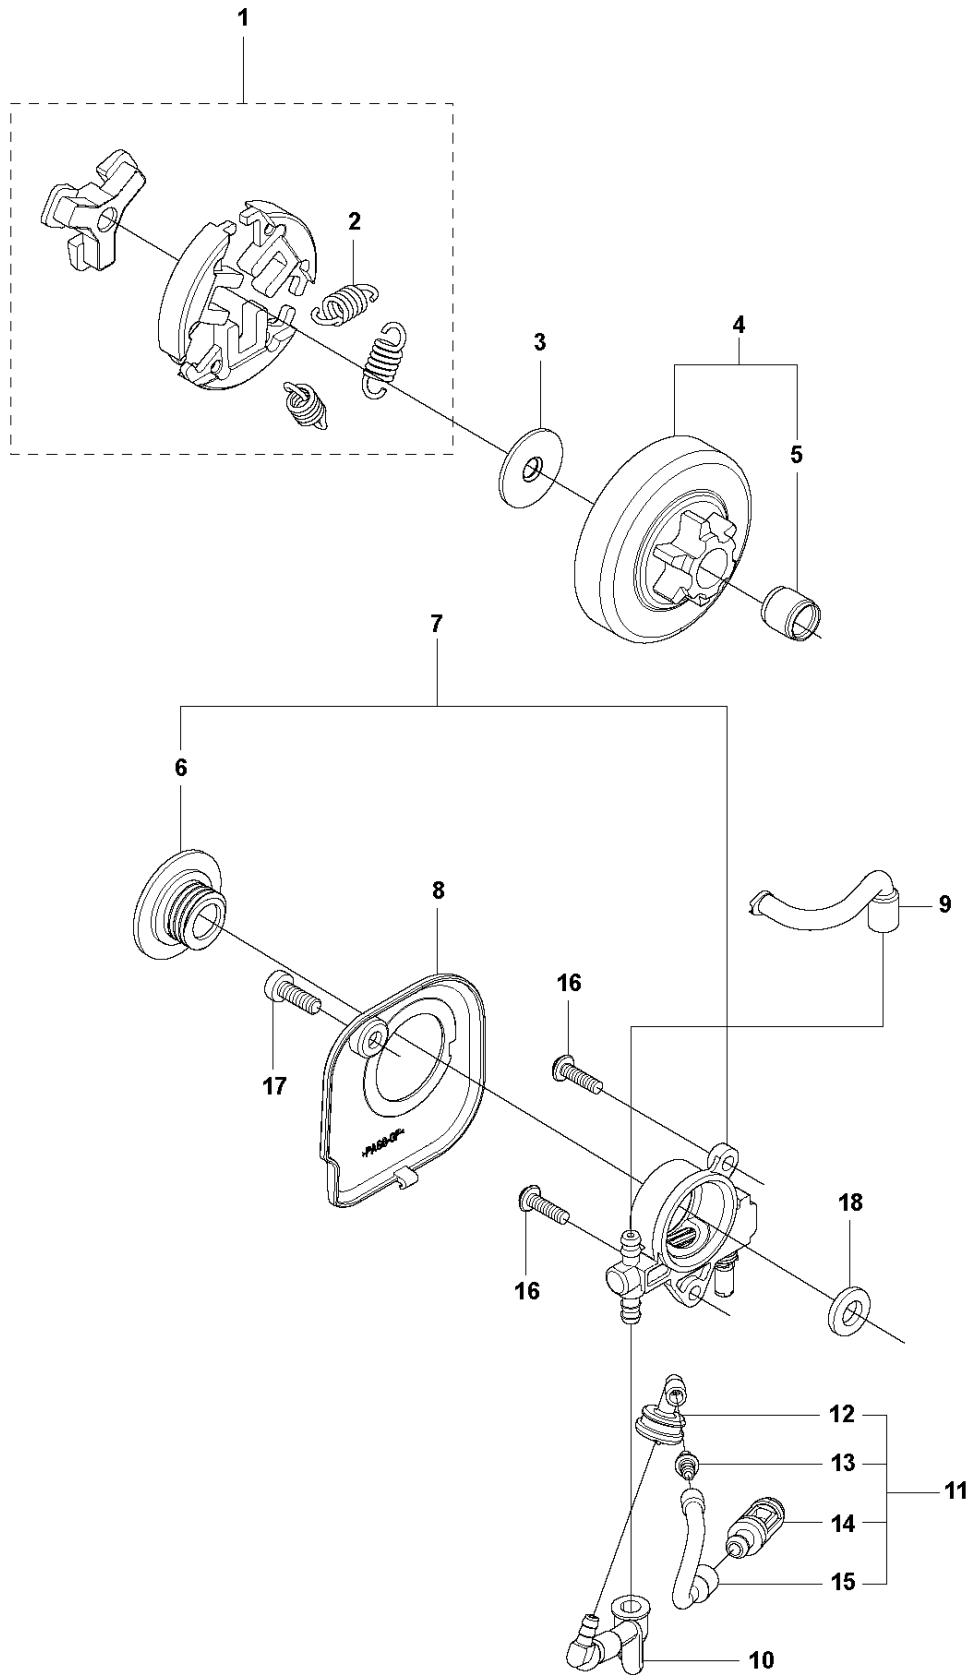

SPARE PARTS LIST

CHAIN SAWS

T435

CHAIN BRAKE

T435

Ref	Part No	Description	Remark	QTY	KIT
1	587 34 92-01	CLUTCH COVER ASSY		1	
2	516 85 38-01	GEAR		1	1
3	516 95 22-01	SCREW		1	1
4	516 91 81-01	NUT		1	1
5	522 64 33-01	PLATE		1	1
6	516 82 72-01	SCREW		5	1
7	522 64 32-01	SPRING		1	1
8	516 96 75-01	SCREW		1	1
9	516 96 76-01	SPACER INNER		1	1
10	516 96 78-01	SPACER		1	1
11	516 96 74-01	RETURN SPRING		1	1
12	521 02 54-01	WASHER		1	1
13	520 96 86-01	NUT		1	1
14	527 75 22-01	WEIGHT		1	1
15	516 98 84-01	SPRING		1	1
16	522 01 57-01	GUARD		1	1
17	516 97 67-01	ROLLER		1	1
18	516 97 64-01	BRAKE LEVER		1	1
19	516 82 56-01	ARM		1	1
20	516 82 66-01	BRAKE SPRING		1	1
21	521 07 54-01	ROLLER		1	1
22	522 01 54-01	COVER	s/n up to – 201222301961	1	1
22	587 34 95-02	COVER LID	s/n from 201222301962	1	1
23	587 34 96-01	BRAKE BAND	s/n from 201222301962	1	1
24	523 08 06-01	PROTECTION		1	1
25	503 22 00-01	HEXAGON NUT		1	
26	522 63 52-01	LABEL.COVER		1	

B T435
CLUTCH & OIL PUMP

CLUTCH & OIL PUMP

T435

Ref	Part No	Description	Remark	QTY	KIT
1	521 55 74-01	CLUTCH ASSY		1	
2	521 55 75-01	SPRING		3	1
3	521 77 94-01	PLATE		1	
4	523 08 26-01	CLUTCH DRUM		1	
5	520 96 73-01	ROLLER BEARING		1	4
6	505 05 31-01	WORM		1	7
7	505 05 29-01	OIL PUMP ASSY		1	
8	522 00 58-01	COVER		1	
9	521 79 26-02	OUTLET PIPE ASSY		1	
10	522 64 36-01	PIPE IN COMP		1	
11	527 67 23-01	FILTER		1	
12	527 67 21-01	PIPE,OIL FILTER		1	11
13	516 95 03-01	JOINT		1	11
14	521 58 00-01	FILTER		1	11
15	529 25 17-01	PIPE		1	11
16	516 82 94-01	SCREW		2	
17	521 51 62-01	BOLT		1	
18	522 63 89-01	WASHER		1	

CYLINDER COVER

T435

Ref	Part No	Description	Remark	QTY	KIT
1	522 00 11-01	CASE COMP		1	
2	527 66 79-01	TAPE,CASE		1	1
3	527 68 28-01	TAPE,CASE		1	1
4	527 68 40-01	TAPE,CASE		1	1
5	521 51 62-01	BOLT		4	
6	521 51 80-01	SCREW		2	
7	522 64 12-01	GASKET		1	
8	522 00 12-01	COVER		1	
9	577 10 49-01	CASE		1	
10	527 67 72-01	TAPE,CASE		1	6
11	577 10 37-01	TAPE		1	6
12	522 01 21-01	CATCH		1	
13	522 63 47-01	SPIKE		1	
14	522 00 18-01	HOOK		1	