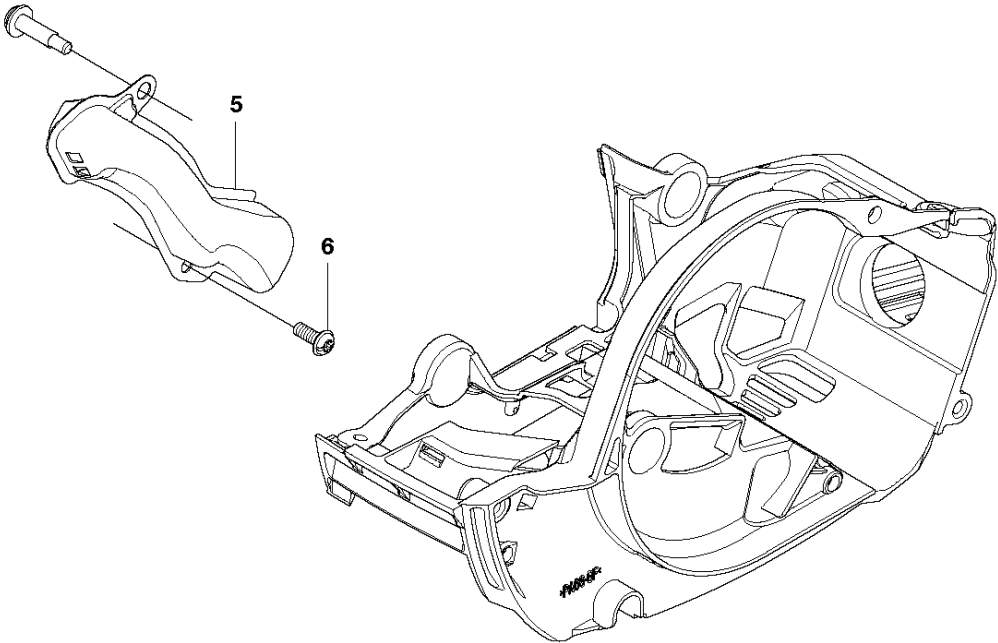

F T435
MUFFLER

MUFFLER

T435

Ref	Part No	Description	Remark	QTY	KIT
1	577 74 20-01	MUFFLER ASSY		1	
2	574 38 14-01	GUIDE		1	1
3	527 68 26-01	ARRESTER		1	1
4	510 48 58-01	NUT		2	1
5	522 00 45-01	PIPE.EXHAUST		1	
6	516 80 88-01	SCREW		1	
7	521 79 20-01	GASKET		1	
8	522 63 88-01	BOLT		2	
9	521 51 62-01	BOLT		2	
10	516 96 09-01	NUT		2