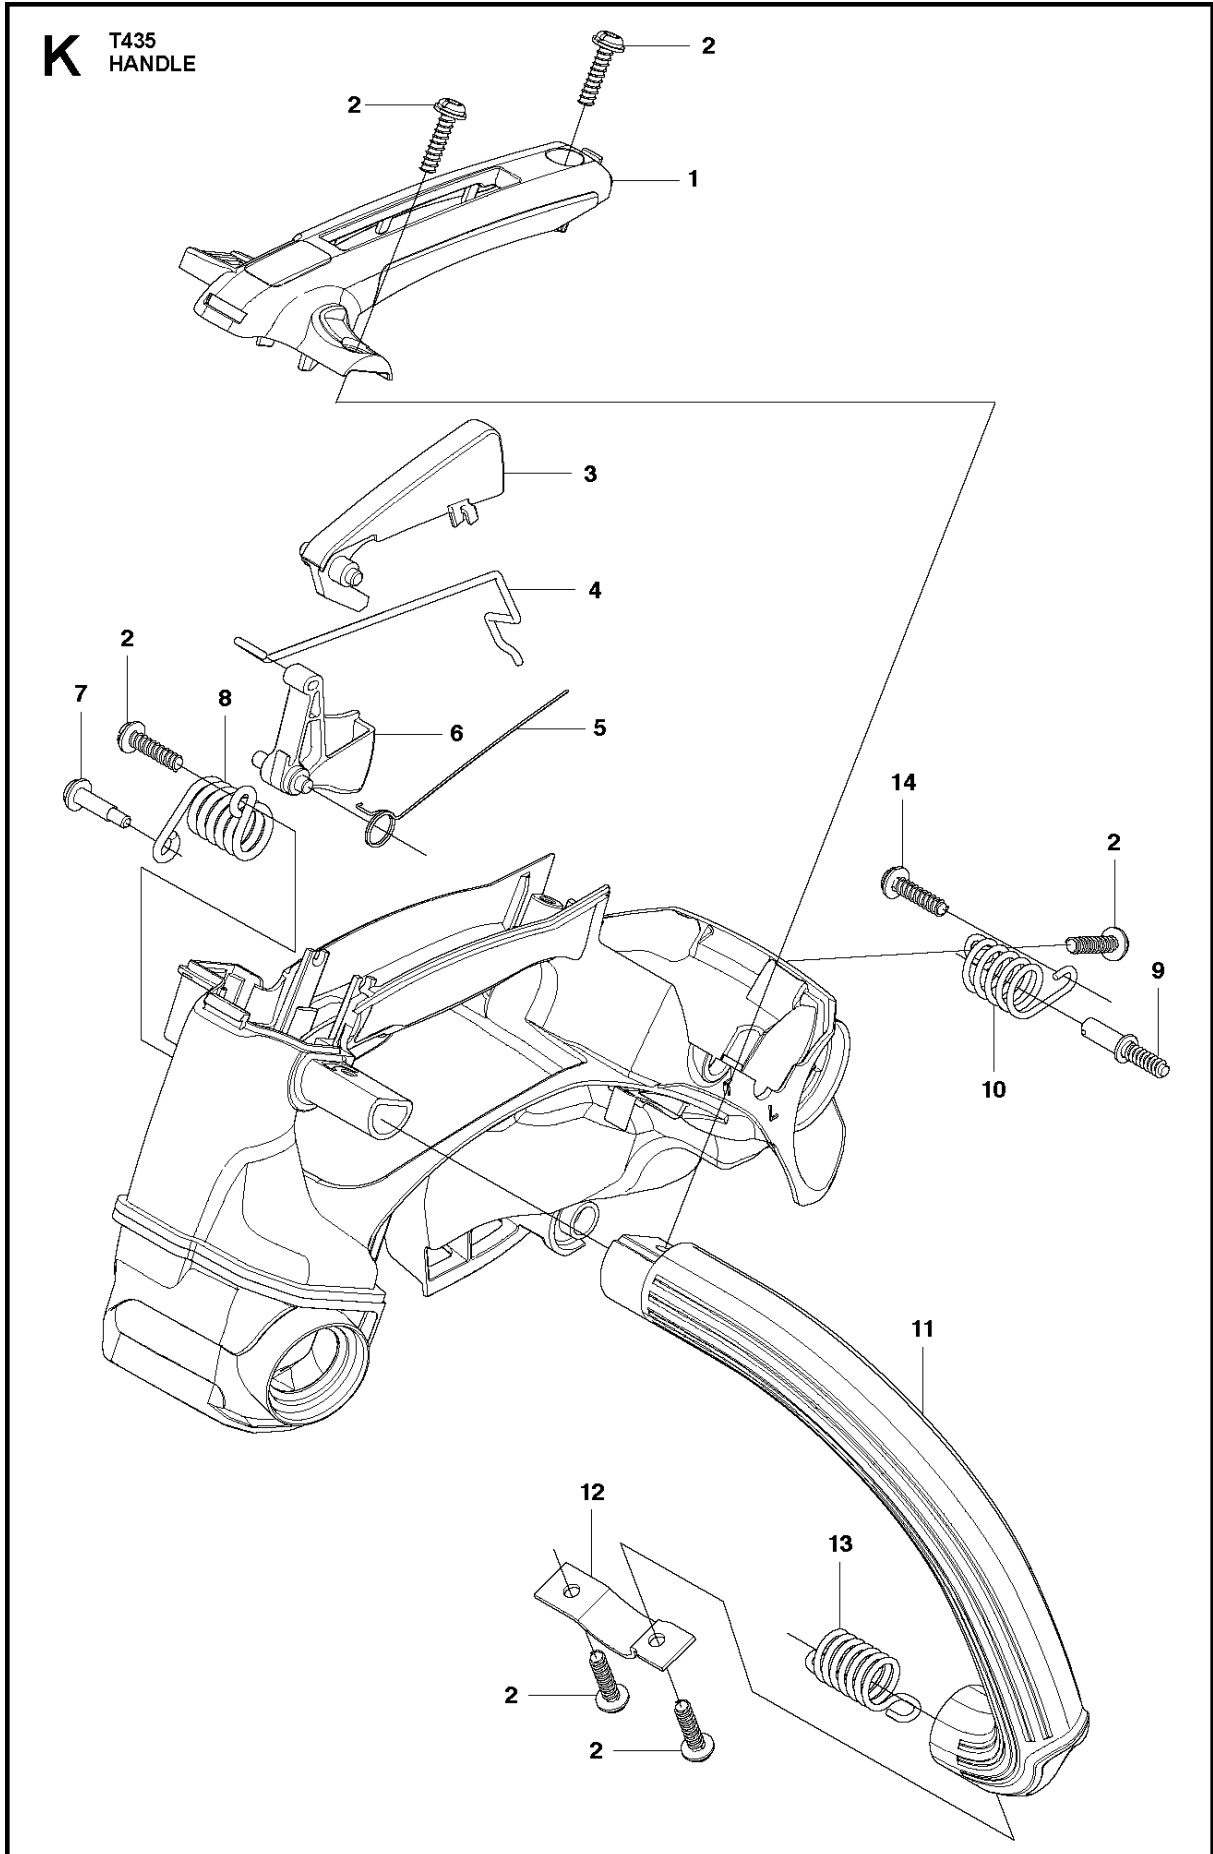

SPARE PARTS LIST

CHAIN SAWS

T435

CHAIN BRAKE

T435

Ref	Part No	Description	Remark	QTY	KIT
1	587 34 92-01	CLUTCH COVER ASSY		1	
2	516 85 38-01	GEAR		1	1
3	516 95 22-01	SCREW		1	1
4	516 91 81-01	NUT		1	1
5	522 64 33-01	PLATE		1	1
6	516 82 72-01	SCREW		5	1
7	522 64 32-01	SPRING		1	1
8	516 96 75-01	SCREW		1	1
9	516 96 76-01	SPACER INNER		1	1
10	516 96 78-01	SPACER		1	1
11	516 96 74-01	RETURN SPRING		1	1
12	521 02 54-01	WASHER		1	1
13	520 96 86-01	NUT		1	1
14	527 75 22-01	WEIGHT		1	1
15	516 98 84-01	SPRING		1	1
16	522 01 57-01	GUARD		1	1
17	516 97 67-01	ROLLER		1	1
18	516 97 64-01	BRAKE LEVER		1	1
19	516 82 56-01	ARM		1	1
20	516 82 66-01	BRAKE SPRING		1	1
21	521 07 54-01	ROLLER		1	1
22	522 01 54-01	COVER	s/n up to – 201222301961	1	1
22	587 34 95-02	COVER LID	s/n from 201222301962	1	1
23	587 34 96-01	BRAKE BAND	s/n from 201222301962	1	1
24	523 08 06-01	PROTECTION		1	1
25	503 22 00-01	HEXAGON NUT		1	
26	522 63 52-01	LABEL.COVER		1	

B T435
CLUTCH & OIL PUMP

CLUTCH & OIL PUMP

T435

Ref	Part No	Description	Remark	QTY	KIT
1	521 55 74-01	CLUTCH ASSY		1	
2	521 55 75-01	SPRING		3	1
3	521 77 94-01	PLATE		1	
4	523 08 26-01	CLUTCH DRUM		1	
5	520 96 73-01	ROLLER BEARING		1	4
6	505 05 31-01	WORM		1	7
7	505 05 29-01	OIL PUMP ASSY		1	
8	522 00 58-01	COVER		1	
9	521 79 26-02	OUTLET PIPE ASSY		1	
10	522 64 36-01	PIPE IN COMP		1	
11	527 67 23-01	FILTER		1	
12	527 67 21-01	PIPE,OIL FILTER		1	11
13	516 95 03-01	JOINT		1	11
14	521 58 00-01	FILTER		1	11
15	529 25 17-01	PIPE		1	11
16	516 82 94-01	SCREW		2	
17	521 51 62-01	BOLT		1	
18	522 63 89-01	WASHER		1	

Ref	Part No	Description	Remark	QTY KIT
1	522 01 74-01	COVER		1
2	521 51 81-01	SCREW		6
3	522 01 70-01	ARM		1
4	522 64 66-01	ROD.TH		1
5	521 07 89-01	SPRING		1
6	522 01 71-01	LEVER.TH		1
7	522 63 86-01	SCREW		1
8	522 64 22-01	SPRING.FRONT		1
9	516 94 95-01	BOLT		1
10	522 64 24-01	SPRING.PTO		1
11	522 01 91-01	L HANDLE		1
12	521 55 72-01	BAND		1
13	522 64 23-01	DAMPER		1
14	521 51 80-01	SCREW		1