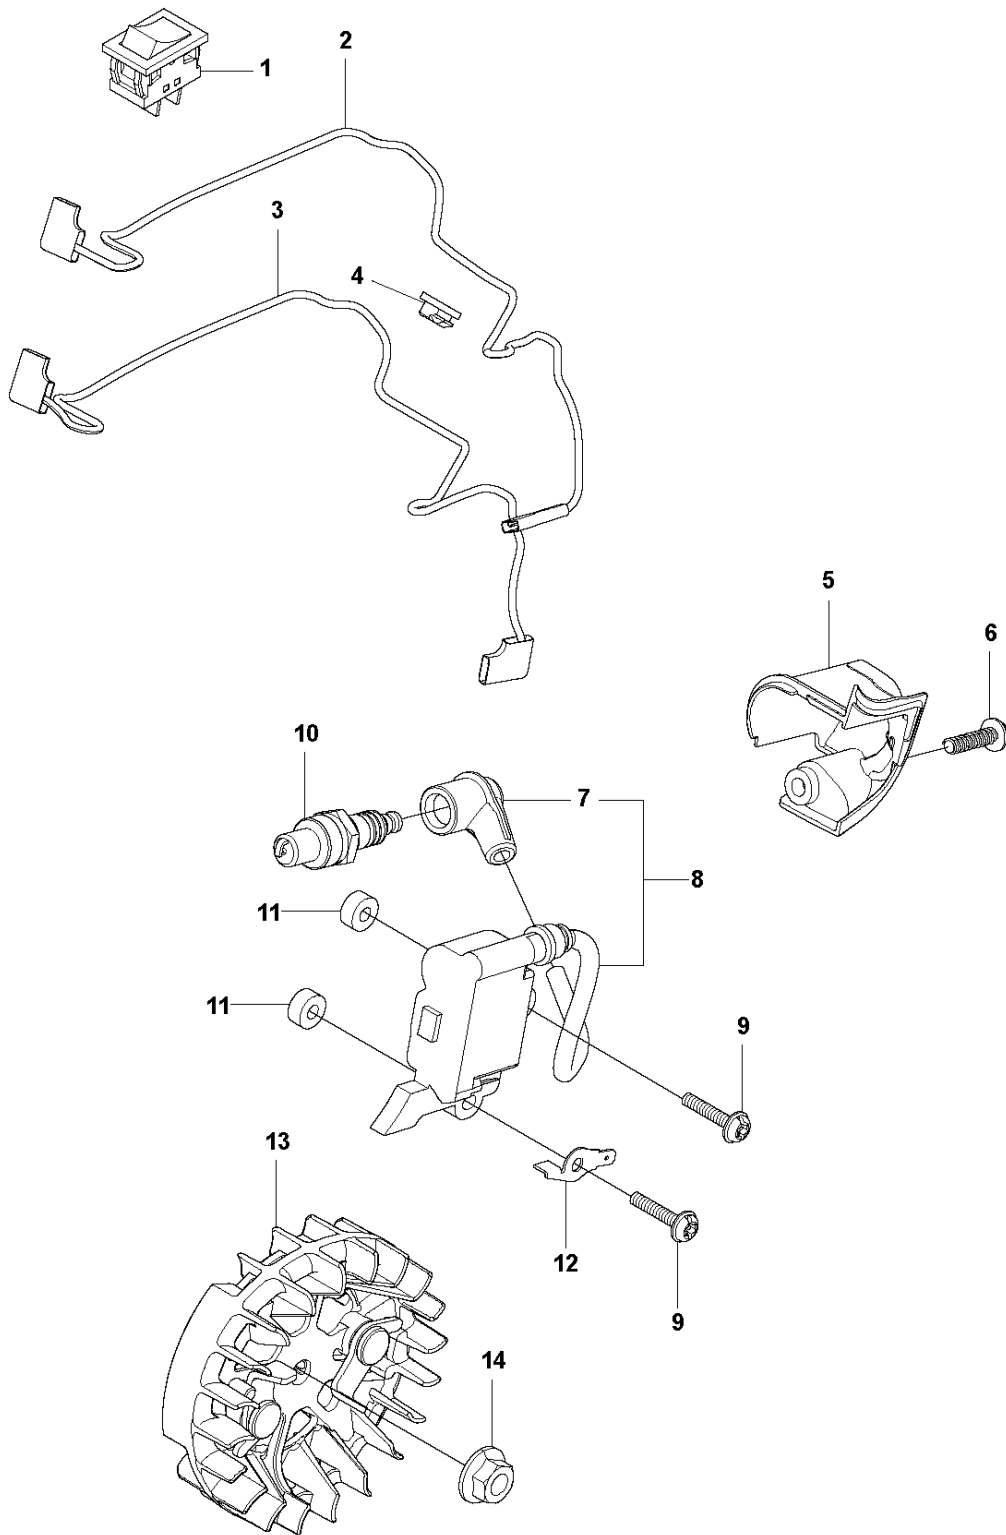

M T435
IGNITION SYSTEM

IGNITION SYSTEM

T435

Ref	Part No	Description	Remark	QTY KIT
1	586 24 68-01	STOP SWITCH		1
2	522 64 45-01	CORD		1
3	522 64 46-01	CORD		1
4	522 64 43-01	GROMMET		1
5	585 51 79-02	COVER		1
6	521 51 81-01	SCREW		1
7	523 08 28-01	HUB CAP		1 8
8	584 40 37-01	IGNITION COIL ASSY		1
9	585 70 29-01	BOLT		2
10	514 54 30-01	PLUG		1
11	505 04 34-01	SPACER		2
12	522 64 44-01	TERMINAL		1
13	581 97 20-01	FLYWHEEL ASSY		1
14	516 43 74-01	NUT		1