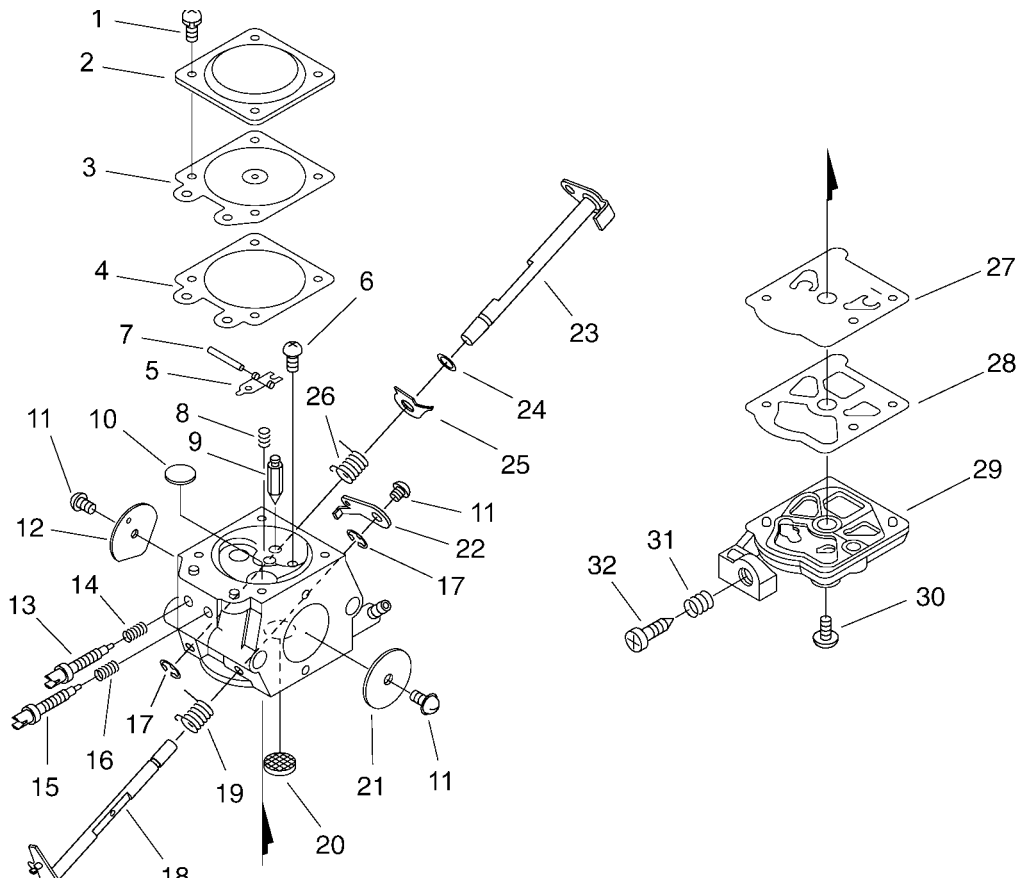

KEY	LV	PART NUMBER	Q'TY	DESCRIPTION	REMARKS
24	+	123149-26030	1	WASHER	
25	+	P003-001510	1	LEVER-FAST IDLE	
26	+	P003-001470	1	SPRING	
27	+	123112-15030	1	DIAPHRAGM, FUEL PUMP	
28	+	123125-15030	1	GASKET, FUEL PUMP	
29	+	123124-24430	1	COVER, FUEL PUMP	
30	+	123110-03930	1	SCREW, PUMP COVER	
31	+	123133-04260	1	SPRING, IDLE ADJUST	
32	+	123134-04260	1	SCREW, IDLE ADJUST