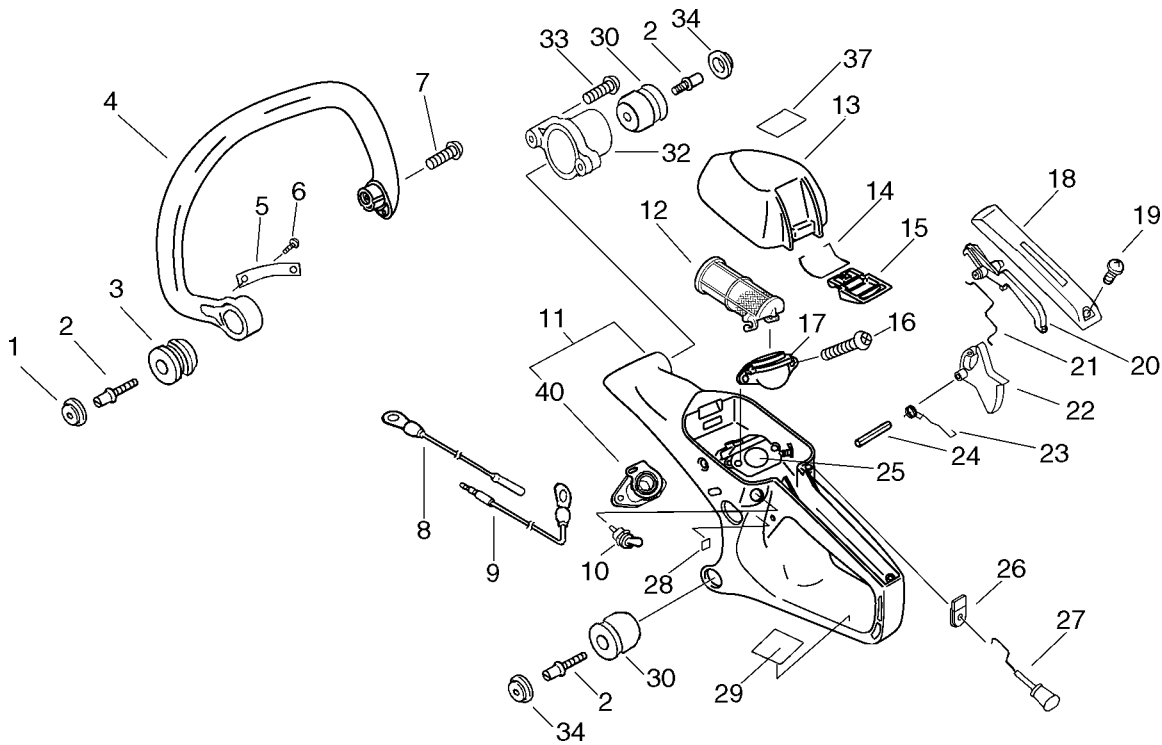

CS-350WES 5

Air Cleaner,Handle

KEY	LV	PART NUMBER	Q'TY	DESCRIPTION	REMARKS
1		100918-14330	1	CAP, CUSHION	
2		V202-000020	3	BOLT,4	
3		V401-000120	1	CUSHION,5	
4		C400-000320	1	HANDLE,FRONT	
5		C617-000200	1	STOPPER	
6		900253-04008	1	SCREW 4*8	
7		900253-05020	2	SCREW 5*20	
8		V485-000560	1	LEAD	
9		V485-000571	1	LEAD	
10		163400-38430	1	SWITCH, IGNITION	
11		P021-011540	1	HANDLE, REAR	
40	+	A202-000033	1	BELLOWS,INTAKE	
12		A226-000260	1	ELEMENT,AIR FILTER	
13		A232-000191	1	LID,CLEANER	
14		V582-000020	1	RING,SNAP	
15		A235-000140	1	KNOB,CLEANER LID	
16		900238-05050	2	SCREW 5*50	
17		A204-000060	1	ELBOW,CARBURETOR	
18		C411-000001	1	LID,HANDLE	
19		900253-04012	1	SCREW	
20		178090-37930	1	LOCKOUT, T. CONTROL	
21		C454-000110	1	ROD, THROTTLE	
22		C450-000140	1	TRIGGER,THROTTLE	
23		178043-35430	1	SPRING, THR.RETURN