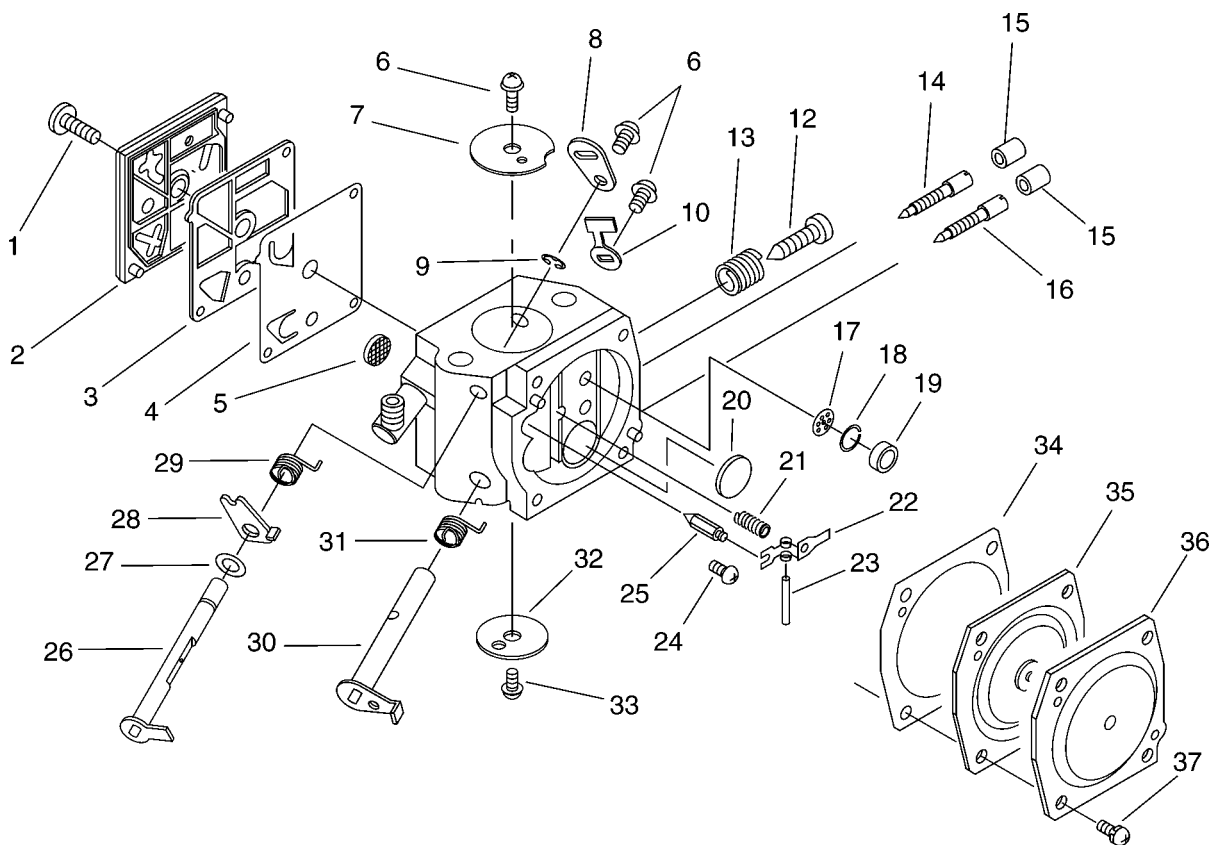

KEY	LV	PART NUMBER	Q'TY	DESCRIPTION	REMARKS
28	+	P003-000620	1	LEVER-FAST IDLE	
29	+	P003-000610	1	SPRING	
30	+	P003-002280	1	SHAFT, THROTTLE	
31	+	P003-000560	1	SPRING, THRT. RETURN	
32	+	123132-16130	1	VALVE, CHOKE	
33	+	123114-05260	1	SCREW	
34	+	123140-16130	1	GASKET, M. DIAPHRAGM	
35	+	123141-16131	1	DIAPHRAGM, METERING	
36	+	123142-17330	1	COVER, M. DIAPHRAGM	
37	+	123130-02960	4	SCREW