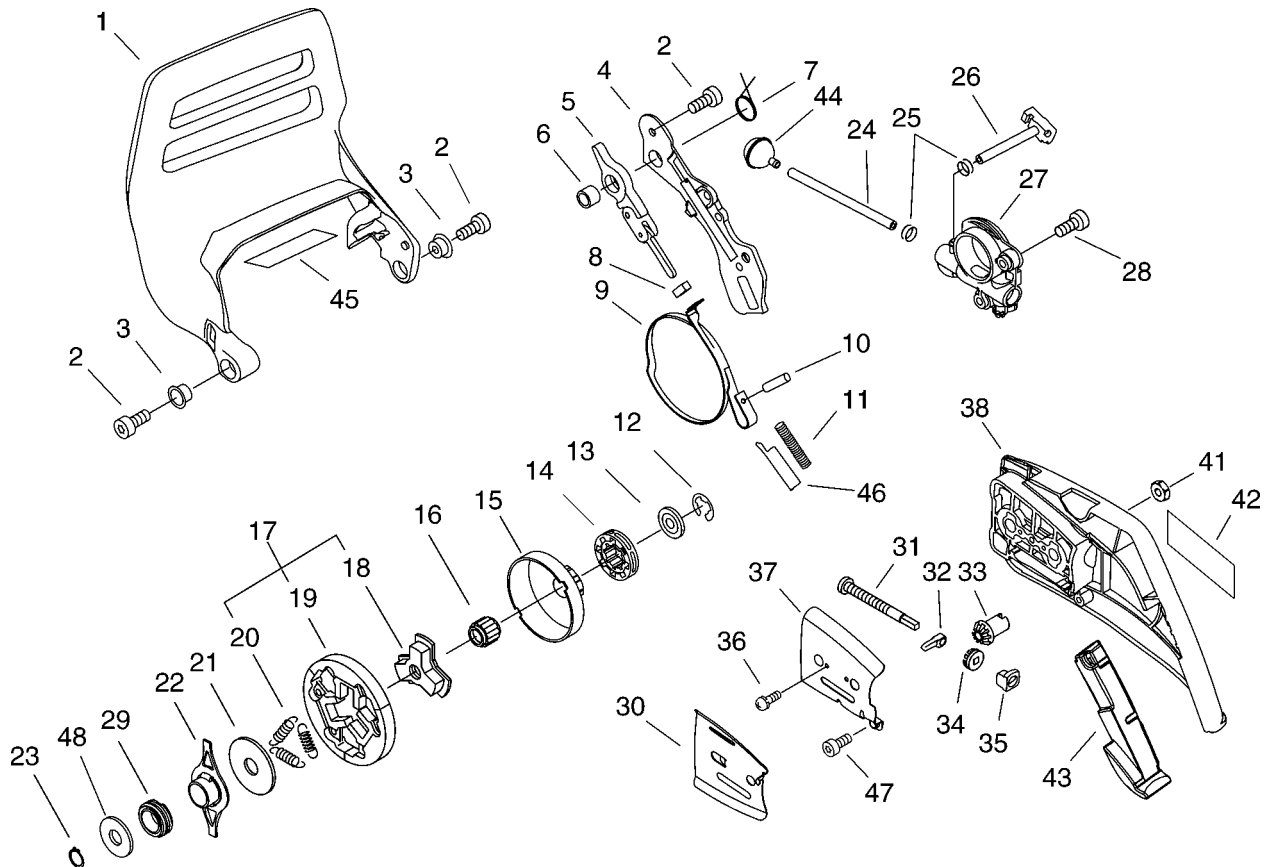

KEY	LV	PART NUMBER	Q'TY	DESCRIPTION	REMARKS
1		C320-000180	1	LEVER, BRAKE	
2		V805-000000	5	BOLT, TORX 5	
3		V356-000440	2	COLLAR,10	
4		C345-000280	1	COVER, BRAKE	
5		C334-000110	1	CONNECTOR, BRAKE	
6		433116-35430	1	SPACER 8	
7		V452-000400	1	SPRING, TORSION	
8		V376-000450	1	SPACER	
9		C328-000120	1	BAND, BRAKE	
10		93050-30080	1	ROLLER	
11		V450-000740	1	SPRING, COMPRESSION	
12		V583-000130	1	RING	
13		V307-000180	1	WASHER, CIRCULAR 10	
14		175033-14731	1	SPROCKET, RIM 68210S	
15		A556-000550	1	DRUM, CLUTCH	
16		100113-04630	1	BEARING, NEEDLE	
17		A056-000220	1	CLUTCH ASY	
18	+	A552-000110	1	HUB, CLUTCH	
19	+	A555-000070	3	SHOE, CLUTCH	
20	+	V451-000500	3	SPRING, TENSION	
21		A551-000110	1	PLATE, CLUTCH	
22		V358-000090	1	COLLAR,14	
23		900701-00015	1	CIRCLIP 15	
24		437210-30830	1	PIPE, OIL