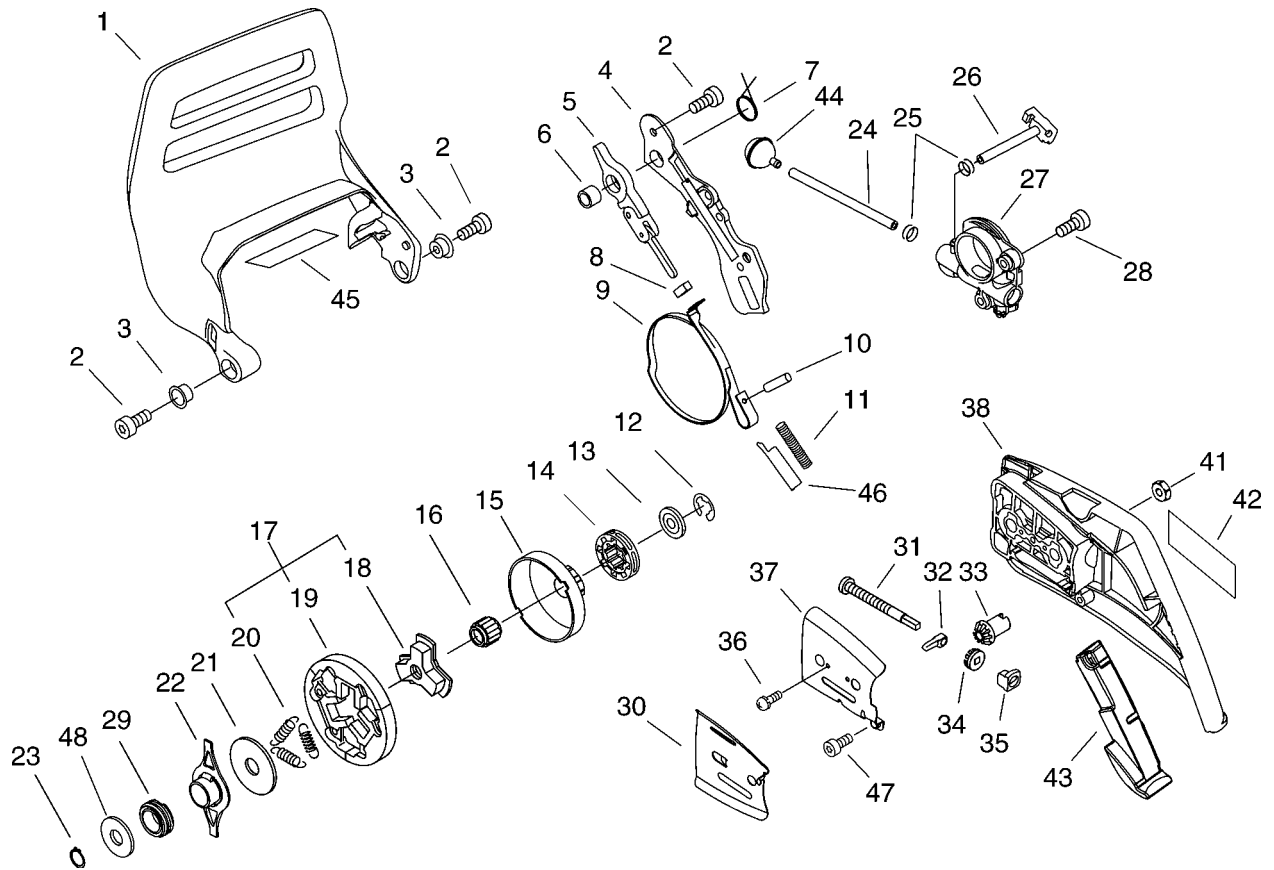

KEY	LV	PART NUMBER	Q'TY	DESCRIPTION	REMARKS
25		132013-09820	2	CLIP	
26		V470-000830	1	PIPE	
27		C022-000050	1	AUTO-OILER ASSEMBLY	
28		V804-000000	2	BOLT, TORX 4	
29		V652-000050	1	GEAR,WORM	
30		C305-000110	1	PLATE, SPROCKET GUARD	
31		V203-000110	1	BOLT,5	
32		C309-000070	1	TENSIONER, CHAIN	
33		V651-000001	1	GEAR,BEVEL	
34		V651-000011	1	GEAR,BEVEL	
35		V355-000270	1	COLLAR,8	
36		900241-03006	1	SCREW 3*6	
37		C305-000100	1	PLATE, SPROCKET GUARD	
38		C300-000410	1	GUARD, SPROCKET	
41		V265-000110	2	NUT,8	
42		X502-000340	1	LABEL,ECHO	
43		C302-000010	1	PAD, GUARD	
44		436205-14730	1	STRAINER, OIL	
45		V341-000130	1	WASHER,SQUARE	
46		C603-000220	1	PLATE, SIDE	
47		V804-000000	1	BOLT, TORX 4	
48		V311-000090	1	WASHER,CIRCULAR 16-1