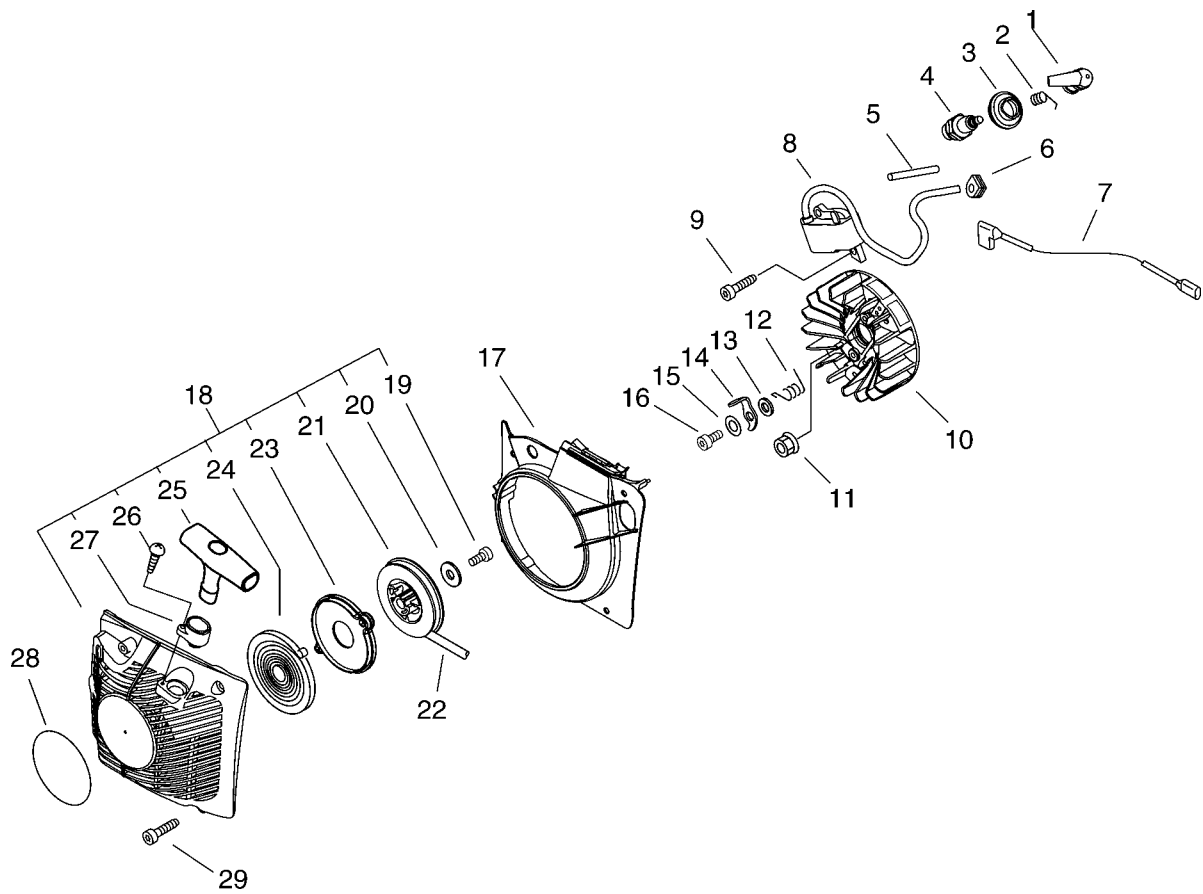

KEY	LV	PART NUMBER	Q'TY	DESCRIPTION	REMARKS
25	+	A511-000070	1	GRIP, STARTER	
26	+	900296-03016	1	SCREW 3*16	
27	+	A510-000090	1	GUIDE, ROPE	
28		X502-000460	1	LABEL,ECHO	
29		V805-000000	4	BOLT, TORX 5