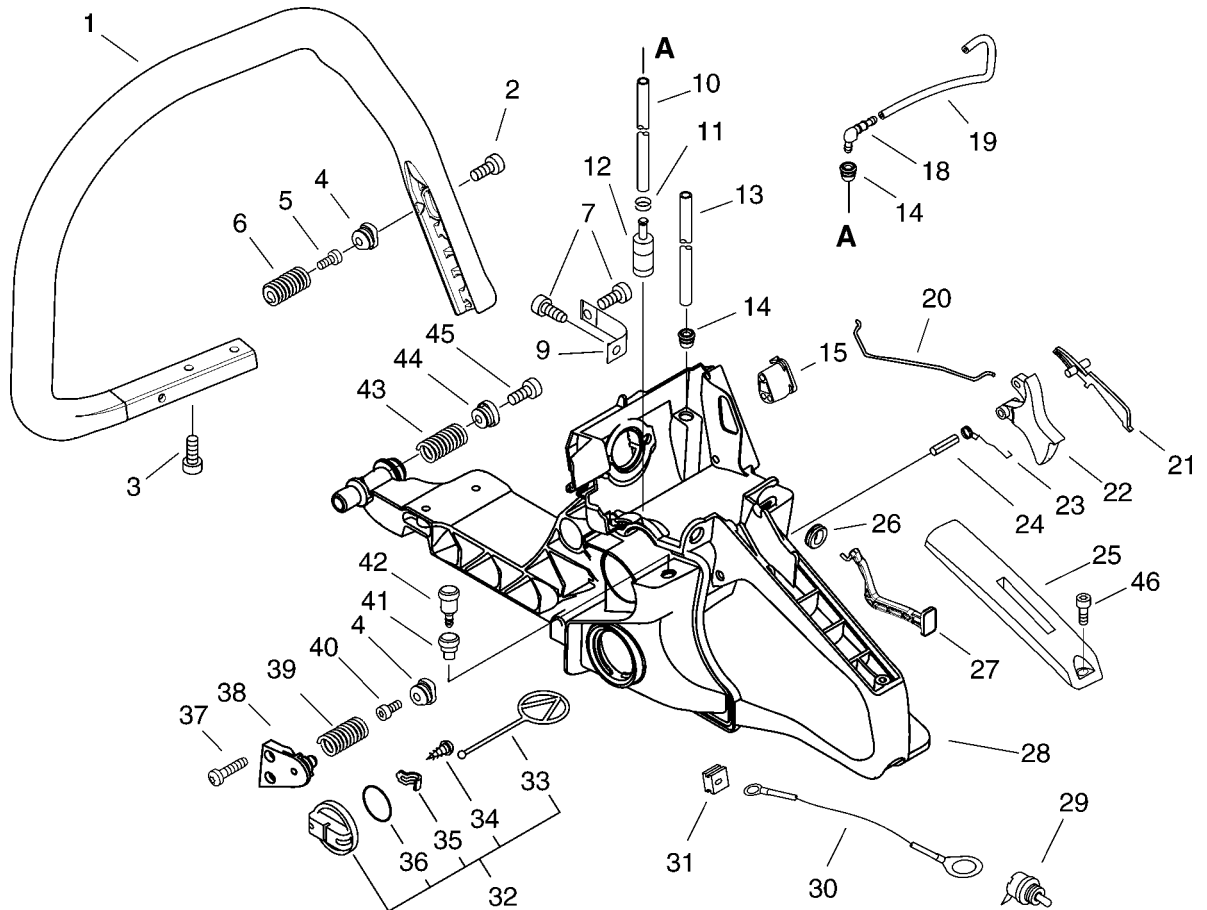

KEY	LV	PART NUMBER	Q'TY	DESCRIPTION	REMARKS
28		C410-000460	1	HANDLE, REAR	
29		A440-001190	1	SWITCH, ON OFF	
30		V485-001100	1	LEAD	
31		150114-04920	1	BUSHING	
32		P021-016040	1	CAP,FUER ASSY	
33	+	131051-19830	1	LINK	
34	+	900246-03008	1	SCREW 3*8	
35	+	131050-19830	1	RETAINER, LINK	
36	+	900720-20029	1	O-RING 29	
37		V805-000010	2	BOLT, TORX 5	
38		V456-000090	1	HOLDER,SPRING	
39		V450-000760	1	SPRING,COMPRESSION	
40		V805-000230	1	BOLT, TORX 5	
41		A359-000000	1	COVER,VENT	
42		131300-56430	1	VALVE, CHECK	
43		V450-000770	1	SPRING,COMPRESSION	
44		V456-000100	1	HOLDER,SPRING	
45		V806-000000	1	BOLT, TORX 6	
46		V804-000000	1	BOLT, TORX 4