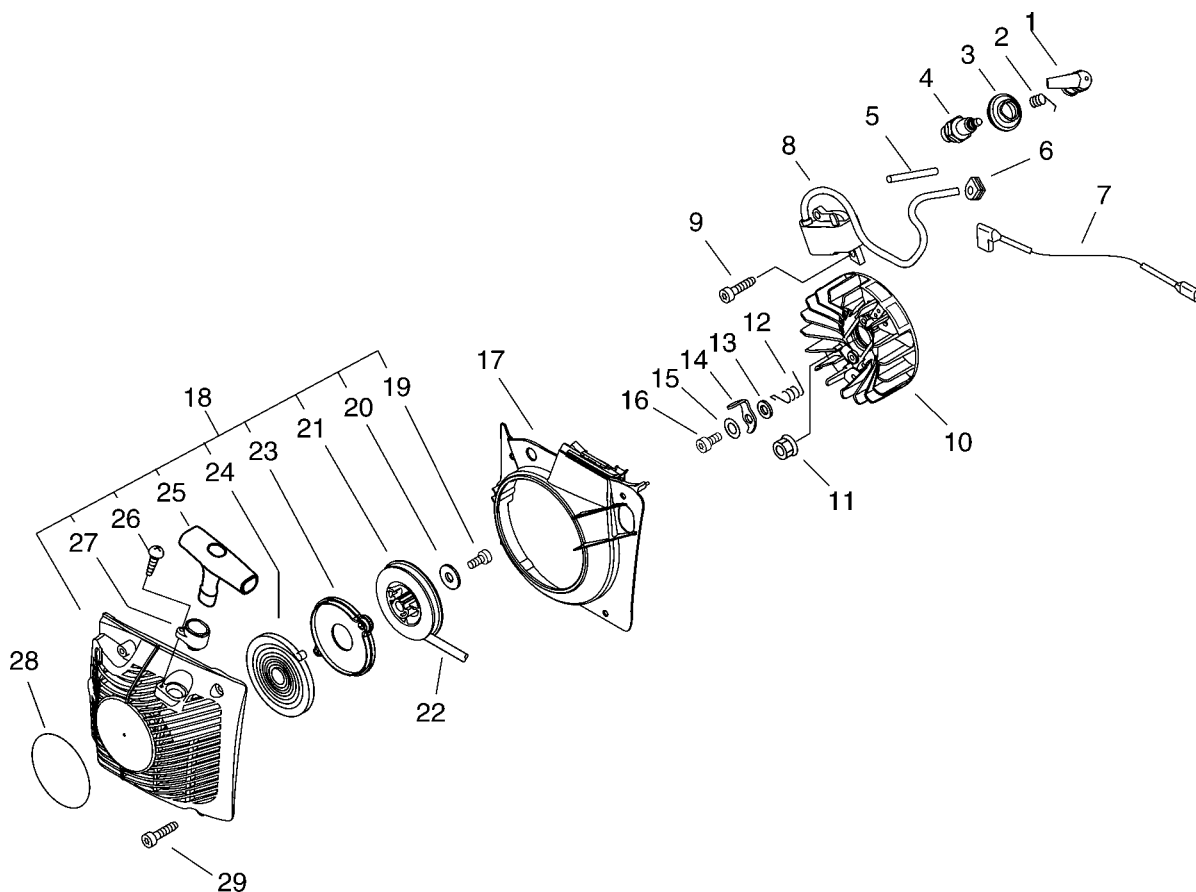

KEY	LV	PART NUMBER	Q'TY	DESCRIPTION	REMARKS
1		A427-000013	1	CAP,SPARK PLUG	
2		A426-000010	1	TERMINAL,SPARKPLUG	
3		A429-000040	1	COVER,CAP	
4		A425-000000	1	SPARKPLUG	
5		V475-004260	1	TUBE	
6		V135-000040	1	GROMMET,HT CORD	
7		V485-001090	1	LEAD	
8		A411-000450	1	COIL, IGNITION	
9		V805-000000	2	BOLT, TORX 5	
10		A409-000360	1	ROTOR, MAGNETO	
11		900515-00008	1	NUT, FLANGE 8	
12		177234-35430	2	SPRING, RETURN	
13		177247-04630	2	SPACER, RATCHET	
14		177218-19830	2	PAWL, STARTER	
15		900603-00005	2	WASHER 5	
16		V835-000000	2	BOLT, TORX 5	
17		A172-000840	1	COVER,FAN	
18		P021-015160	1	STARTER ASY	
19	+	V805-000130	1	BOLT, TORX 5	
20	+	177214-02830	1	WASHER	
21	+	A506-000110	1	REEL, ROPE	
22	+	177226-07060	1	ROPE, STARTER	
23	+	A503-000030	1	PLATE, STARTER	
24	+	177220-35430	1	SPRING, REWIND