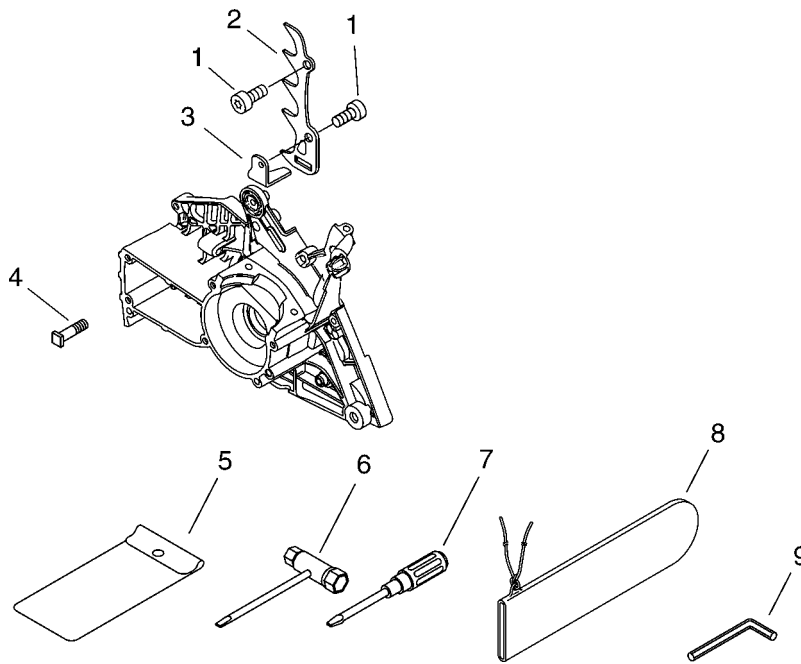

KEY	LV	PART NUMBER	Q'TY	DESCRIPTION	REMARKS
1		V805-000000	2	BOLT, TORX 5	
2		C304-000040	1	SPIKED	
3		C310-000010	1	CATCHER, CHAIN	
4		V205-000400	2	BOLT, 8	
5		898510-07130	1	BAG, TOOL	
6		X602-000080	1	TOOL, WRENCH	
7		895812-03930	1	DRIVER, SCREW 50	
8		898548-14531	1	SCABBARD, CHAIN	
9		X605-000050	1	TOOL, L WRENCH