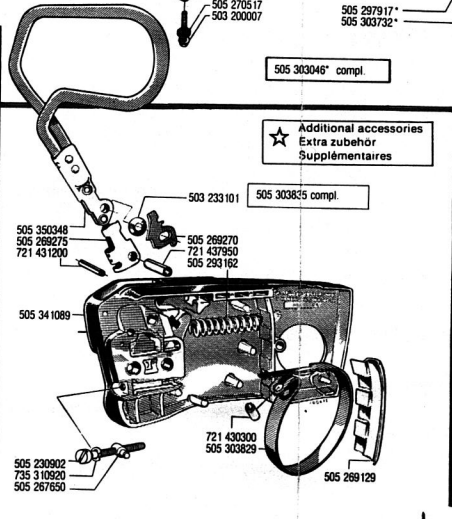

Additional accessories
Extra zubehor
Supplémentaires