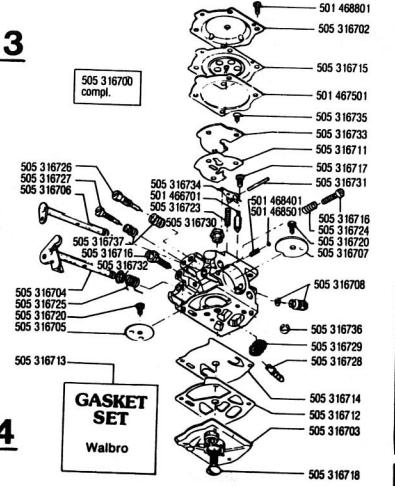

3

GASKET SET
Walbro

4