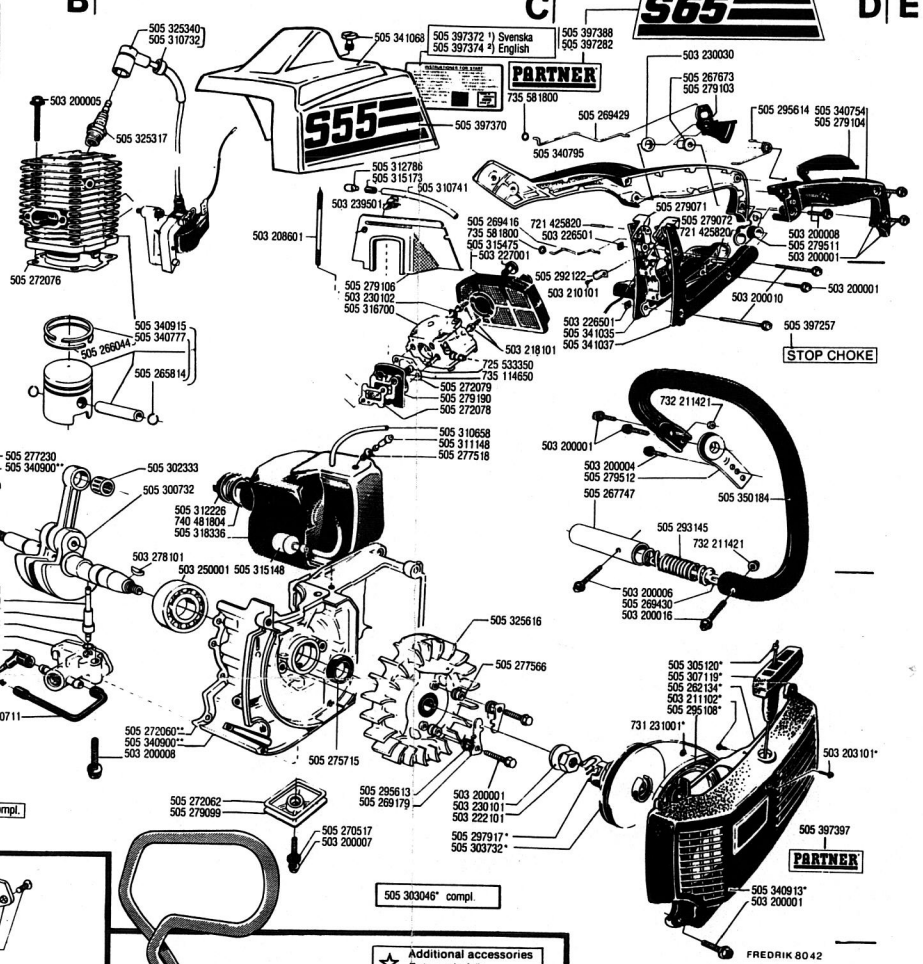

STOP CHOKE

PARTNER

S65

FREDRIK 80 42

Additional accessories
Extra zubehor
Supplémentaires