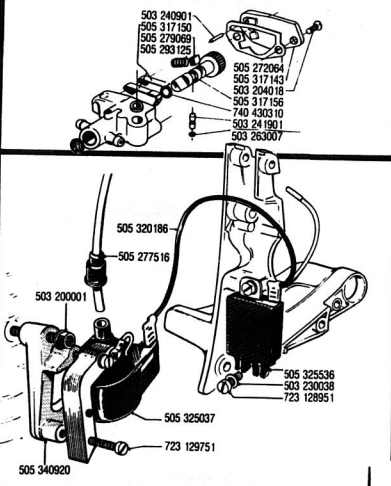

Additional accessories
Extra zubehor
Supplémentaires