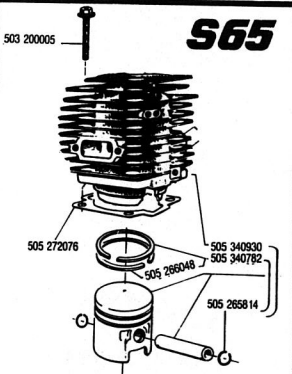

Additional accessories
Extra zubehor
Supplémentaires