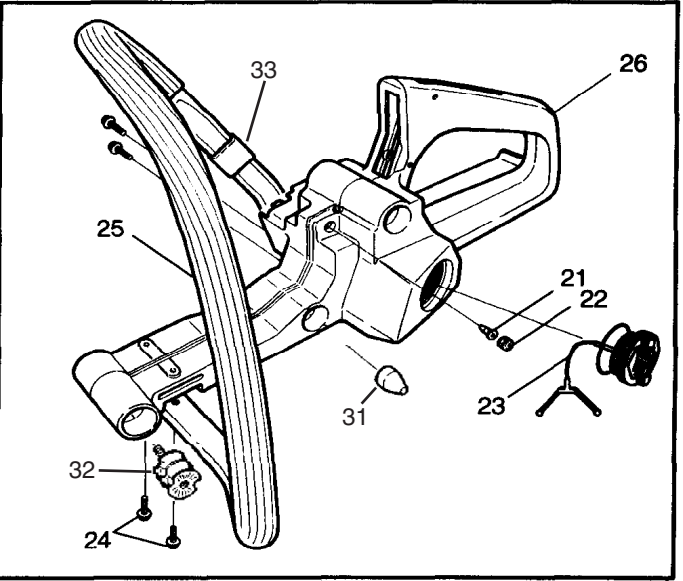

Ref.	Part No.	Description	Ref.	Part No.	Description
1	530-014949	Clutch Assembly	15	530-015896	Screw
2	530-015611	Clutch Washer	16	530-047855	Bar Plate
3	530-047061	Clutch Drum	17	530-029831	Choke Lever
	530-069316	Clutch Drum - (.325)	18	530-015922	Type "U" Speed Nut
4	530-032119	Clutch Bearing	19	530-029800	Baffle Plate
5	530-015907	Thrust Washer	20	530-016037	Screw
6	530-029838	Plunger & Gear Assembly	21	501-765602	Oil Cap
7	530-015896	Screw	22	530-015877	Bar Bolt
8	530-029835	Oil Pump Housing	23	530-036043	Bar Stud Plate
9	530-014410	Oil Pump Assembly (Includes 8, 10 & 6)	24	503-220001	Nut
10	530-029834	Oil Pump Barrel	25	530-029850	Chain Catcher
11	530-029833	Oil Pump Worm	26	530-015937	Screw
12	530-014776	Oil Pick-Up and Screen Assembly			
13	530-019174	Oil Seal			
14	530-037484	Chassis & Tank Assy.			