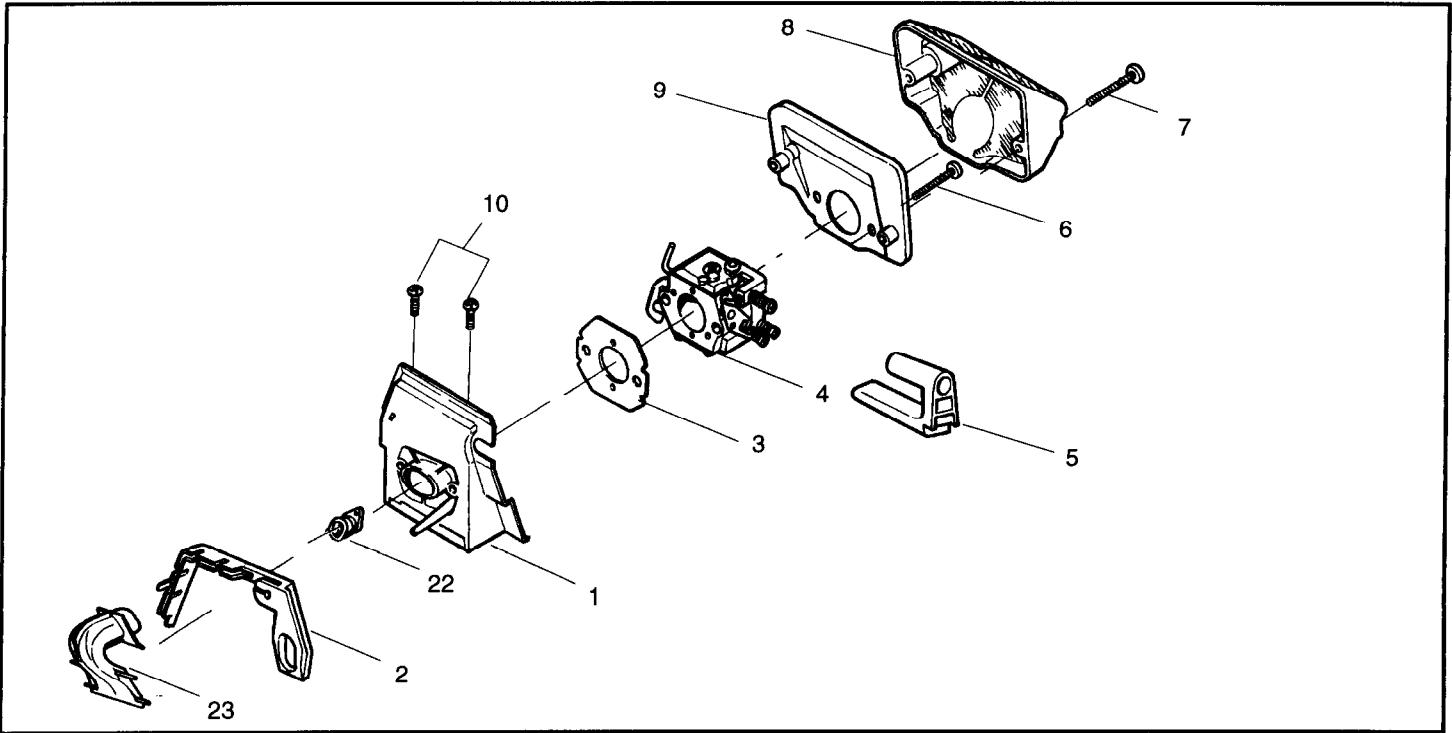

Ref.	Part No.	Description	Ref.	Part No.	Description
1	530-037465	Carb-Adaptor	15	530-016044	Screw
2	530-019203	Turbo Clean Seal	16	530-015902	Muffler Bolt
3	530-019172	Carburetor Gasket	17	530-019170	Crankshaft Seal
4	530-035382	Carburetor	18	530-032117	Piston Pin Bearing
5	530-037466	Grommet-Final	19	530-032118	Crankshaft Bearing
6	530-015968	Screw	20	530-029794	Crankshaft & Rod Assembly
7	530-015899	Screw	21	530-069415	Muffler Kit (Includes 11, 12, 14 & 15)
8	530-029811	Air-Filter - Top	22	530-029814	Intake Sleeve
9	530-036582	Air Filter - Bottom	23	530-029813	Turbo Air Cleaner Assembly
10	530-015905	Screw			
11	530-037251	Muffler Body			
12	530-037246	Muffler Diffuser			
13	530-029810	Spark Arrester Screen			
14	530-037254	Muffler Cover