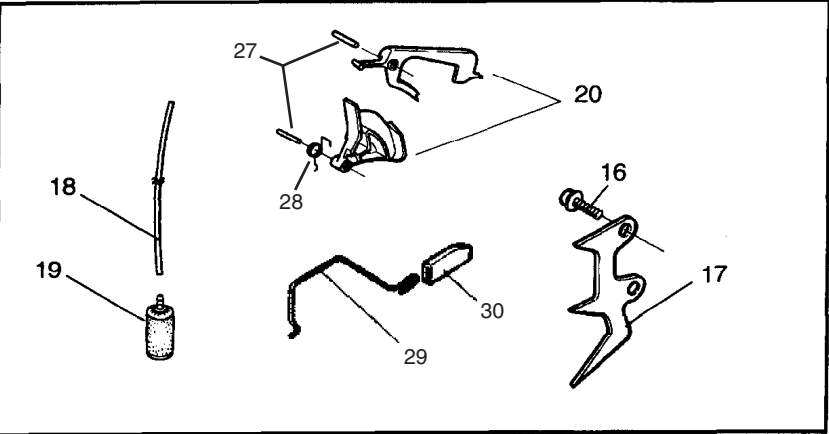

Ref.	Part No.	Description	Ref.	Part No.	Description
1	530-014949	Clutch Assembly	15	530-015896	Screw
2	530-015611	Clutch Washer	16	530-047855	Bar Plate
3	530-047061	Clutch Drum	17	530-029831	Choke Lever
	530-069316	Clutch Drum - (.325)	18	530-015922	Type "U" Speed Nut
4	530-032119	Clutch Bearing	19	530-029800	Baffle Plate
5	530-015907	Thrust Washer	20	530-016037	Screw
6	530-029838	Plunger & Gear Assembly	21	501-765602	Oil Cap
7	530-015896	Screw	22	530-015877	Bar Bolt
8	530-029835	Oil Pump Housing	23	530-036043	Bar Stud Plate
9	530-014410	Oil Pump Assembly (Includes 8, 10 & 6)	24	503-220001	Nut
10	530-029834	Oil Pump Barrel	25	530-029850	Chain Catcher
11	530-029833	Oil Pump Worm	26	530-015937	Screw
12	530-014776	Oil Pick-Up and Screen Assembly			
13	530-019174	Oil Seal			
14	530-037484	Chassis & Tank Assy.			