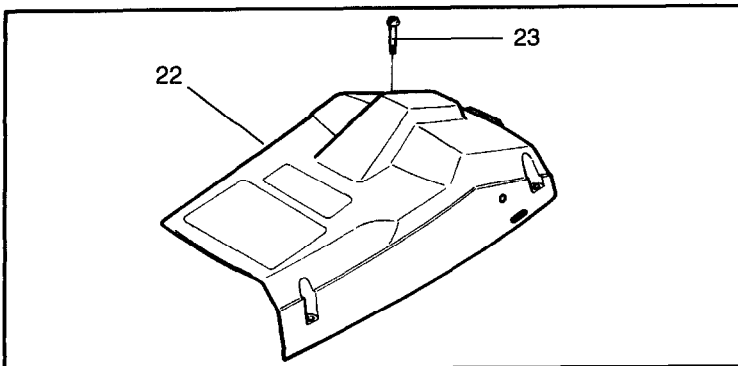

36 / 41

1.1997 **Spare Parts**

PARTS LIST NO. 106-232761		<h1>HUSQVARNA PARTS LIST</h1>	MODEL(s) 36 & 41
DATE 6/14/96	REPLACES 106-232761 - 5/21/96		Note: Illustration may differ from actual model due to design changes

Ref.	Part No.	Description	Ref.	Part No.	Description
1	530-014949	Clutch Assembly	15	530-015896	Screw
2	530-015611	Clutch Washer	16	530-047855	Bar Plate
3	530-047061	Clutch Drum	17	530-029831	Choke Lever
	530-069316	Clutch Drum - (.325)	18	530-015922	Type "U" Speed Nut
4	530-032119	Clutch Bearing	19	530-029800	Baffle Plate
5	530-015907	Thrust Washer	20	530-016037	Screw
6	530-029838	Plunger & Gear Assembly	21	501-765602	Oil Cap
7	530-015896	Screw	22	530-015877	Bar Bolt
8	530-029835	Oil Pump Housing	23	530-036043	Bar Stud Plate
9	530-014410	Oil Pump Assembly (Includes 8, 10 & 6)	24	503-220001	Nut
10	530-029834	Oil Pump Barrel	25	530-029850	Chain Catcher
11	530-029833	Oil Pump Worm	26	530-015937	Screw
12	530-014776	Oil Pick-Up and Screen Assembly			
13	530-019174	Oil Seal			
14	530-037484	Chassis & Tank Assy.			