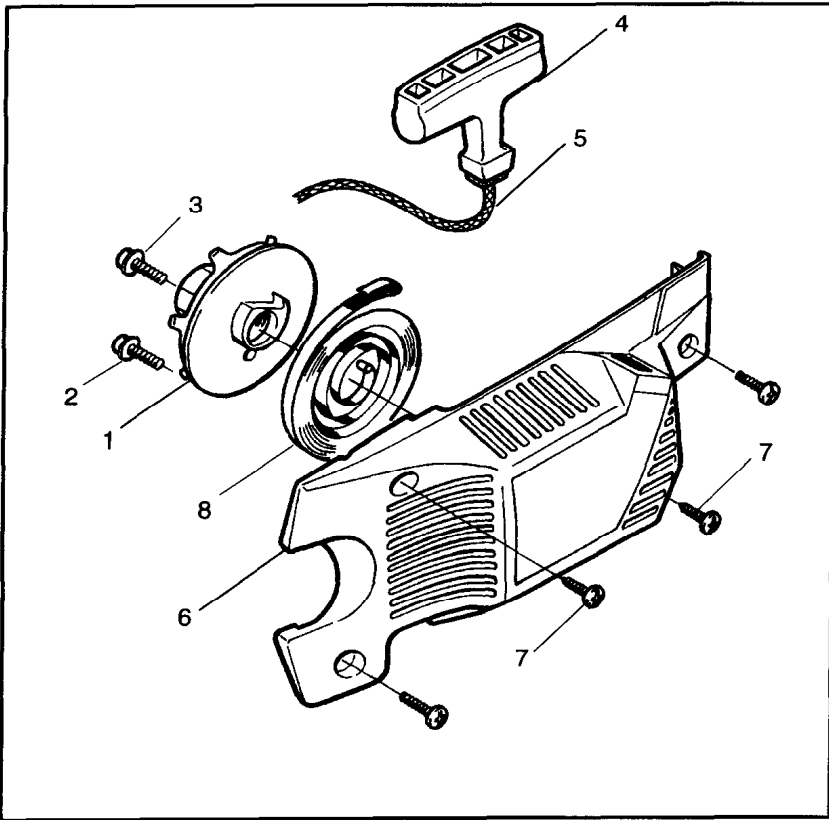

Ref.	Part No.	Description	Ref.	Part No.	Description
1	530-014949	Clutch Assembly	15	530-015896	Screw
2	530-015611	Clutch Washer	16	530-047855	Bar Plate
3	530-047061	Clutch Drum	17	530-029831	Choke Lever
	530-069316	Clutch Drum - (.325)	18	530-015922	Type "U" Speed Nut
4	530-032119	Clutch Bearing	19	530-029800	Baffle Plate
5	530-015907	Thrust Washer	20	530-016037	Screw
6	530-029838	Plunger & Gear Assembly	21	501-765602	Oil Cap
7	530-015896	Screw	22	530-015877	Bar Bolt
8	530-029835	Oil Pump Housing	23	530-036043	Bar Stud Plate
9	530-014410	Oil Pump Assembly (Includes 8, 10 & 6)	24	503-220001	Nut
10	530-029834	Oil Pump Barrel	25	530-029850	Chain Catcher
11	530-029833	Oil Pump Worm	26	530-015937	Screw
12	530-014776	Oil Pick-Up and Screen Assembly			
13	530-019174	Oil Seal			
14	530-037484	Chassis & Tank Assy.			