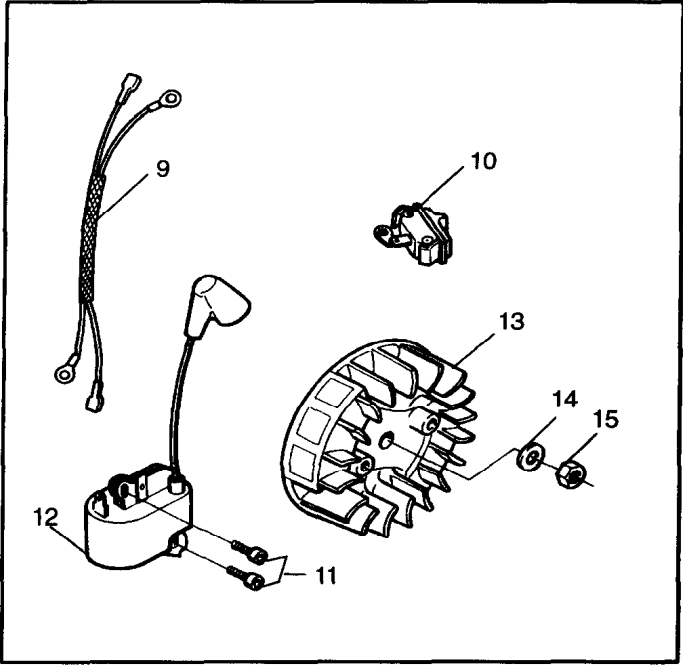

Ref.	Part No.	Description	Ref.	Part No.	Description
1	530-014949	Clutch Assembly	15	530-015896	Screw
2	530-015611	Clutch Washer	16	530-047855	Bar Plate
3	530-047061	Clutch Drum	17	530-029831	Choke Lever
	530-069316	Clutch Drum - (.325)	18	530-015922	Type "U" Speed Nut
4	530-032119	Clutch Bearing	19	530-029800	Baffle Plate
5	530-015907	Thrust Washer	20	530-016037	Screw
6	530-029838	Plunger & Gear Assembly	21	501-765602	Oil Cap
7	530-015896	Screw	22	530-015877	Bar Bolt
8	530-029835	Oil Pump Housing	23	530-036043	Bar Stud Plate
9	530-014410	Oil Pump Assembly (Includes 8, 10 & 6)	24	503-220001	Nut
10	530-029834	Oil Pump Barrel	25	530-029850	Chain Catcher
11	530-029833	Oil Pump Worm	26	530-015937	Screw
12	530-014776	Oil Pick-Up and Screen Assembly			
13	530-019174	Oil Seal			
14	530-037484	Chassis & Tank Assy.			