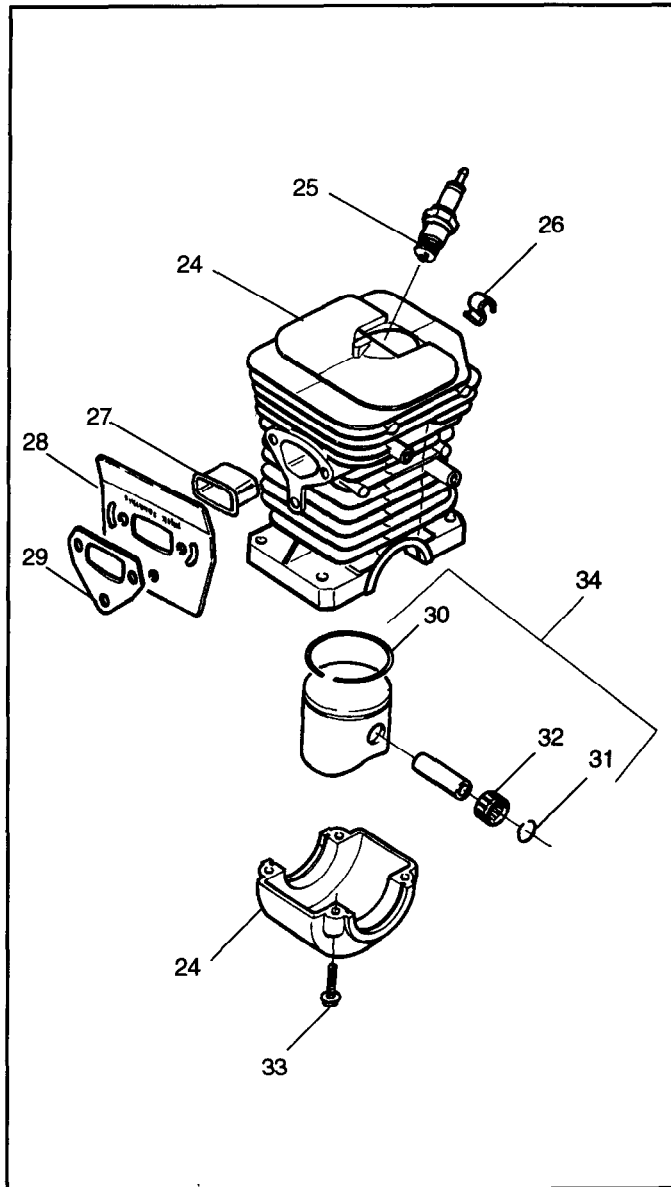

PARTS LIST NO. 106-232761		HUSQVARNA PARTS LIST	MODEL(s) 36 & 41	
DATE 6/14/96	REPLACES 106-232761 - 5/21/96		Note: Illustration may differ from actual model due to design changes	PAGE NO. 1

Ref.	Part No.	Description	Ref.	Part No.	Description
1	530-014305	Handguard	25	952-030150	Spark Plug (RCJ-7Y)
2	720-123300	Straight Pin	26	530-015696	Clip
3	530-015911	Screw	27	530-037652	Heat Insulator
4	530-014356	Front and Rear Link Assembly	28	530-037640	Muffer-Plate
5	501-875401	Chain Brake Spring	29	530-019205	Muffer Gasket
6	530-029874	Brake Band	30	530-029805	Piston Ring
8	530-015910	Handguard Spring	31	530-015697	Piston Pin Retainer
9	501-768101	Left Pivot Sleeve	32	530-032117	Piston Pin Bearing
10	530-029879	Pivot Pin	33	530-015897	Screw
11	501-768001	Right Pivot Sleeve	34	-	Piston Kit (Includes 30 - 32)
12	530-015914	Screw		530-069317	(36)
13	530-038593	Retainer		530-069454	(41)
14	530-029878	Position Spring	Not Shown		
15	530-037547	Clutch Cover		530-031135	Scrench
16	530-037546	Chain Brake Cover		101-869562	Operator Manual
17	530-016109	Bar Adjusting Pin		530-031136	Worm Gear Puller
18	530-038593	Retainer		530-031112	Clutch Ass'y. Tool
19	530-016110	Screw		530-029887	Kickback Decal
20	530-015917	Nut		530-037912	Scabbard
21	530-014910	Chain Brake Assembly (Includes 1 thru 20)			
22	530-047609	Cylinder Shield Ass'y.			
23	530-016154	Screw			
24	-	Cylinder Kit			
	530-069417	(36)			
	530-069414	(41)