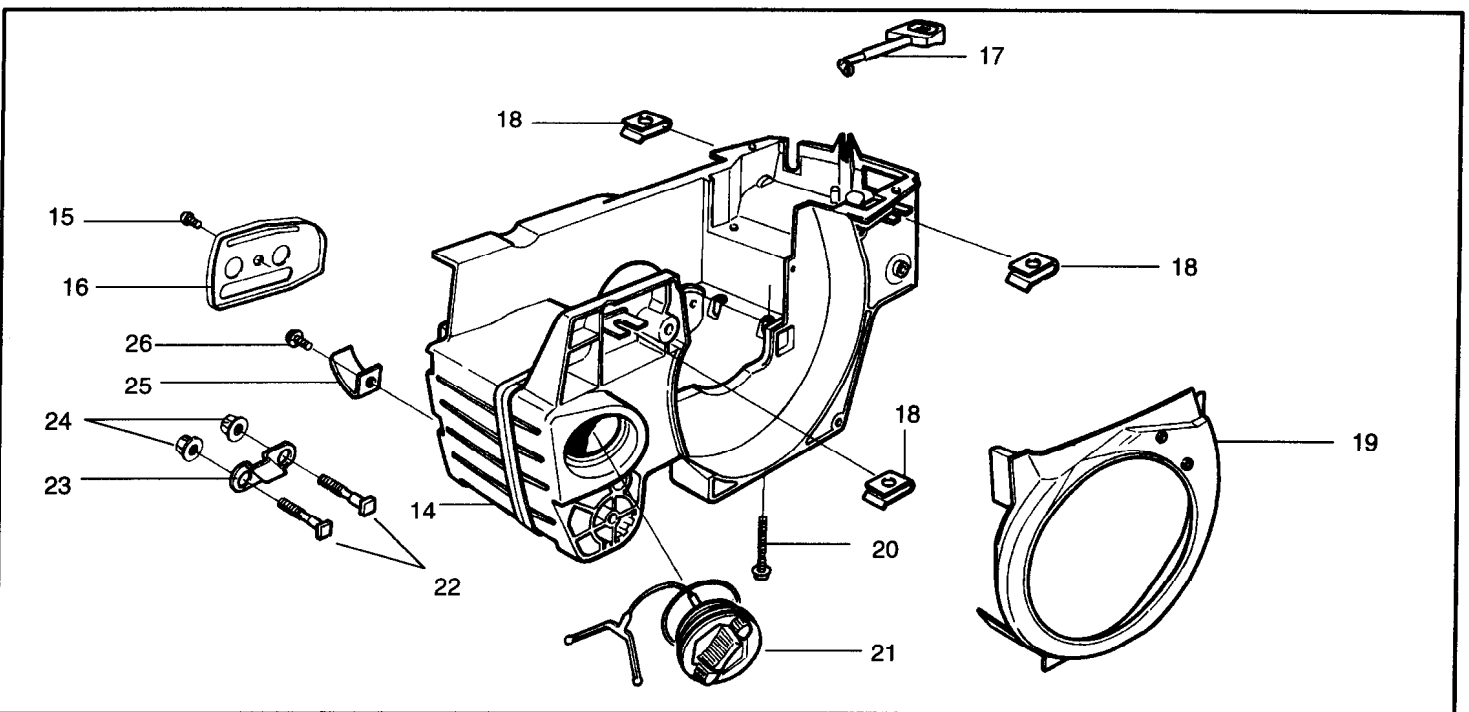

Ref.	Part No.	Description	Ref.	Part No.	Description
1	530-014949	Clutch Assembly	15	530-015896	Screw
2	530-015611	Clutch Washer	16	530-047855	Bar Plate
3	530-047061	Clutch Drum	17	530-029831	Choke Lever
	530-069316	Clutch Drum - (.325)	18	530-015922	Type "U" Speed Nut
4	530-032119	Clutch Bearing	19	530-029800	Baffle Plate
5	530-015907	Thrust Washer	20	530-016037	Screw
6	530-029838	Plunger & Gear Assembly	21	501-765602	Oil Cap
7	530-015896	Screw	22	530-015877	Bar Bolt
8	530-029835	Oil Pump Housing	23	530-036043	Bar Stud Plate
9	530-014410	Oil Pump Assembly (Includes 8, 10 & 6)	24	503-220001	Nut
10	530-029834	Oil Pump Barrel	25	530-029850	Chain Catcher
11	530-029833	Oil Pump Worm	26	530-015937	Screw
12	530-014776	Oil Pick-Up and Screen Assembly			
13	530-019174	Oil Seal			
14	530-037484	Chassis & Tank Assy.			