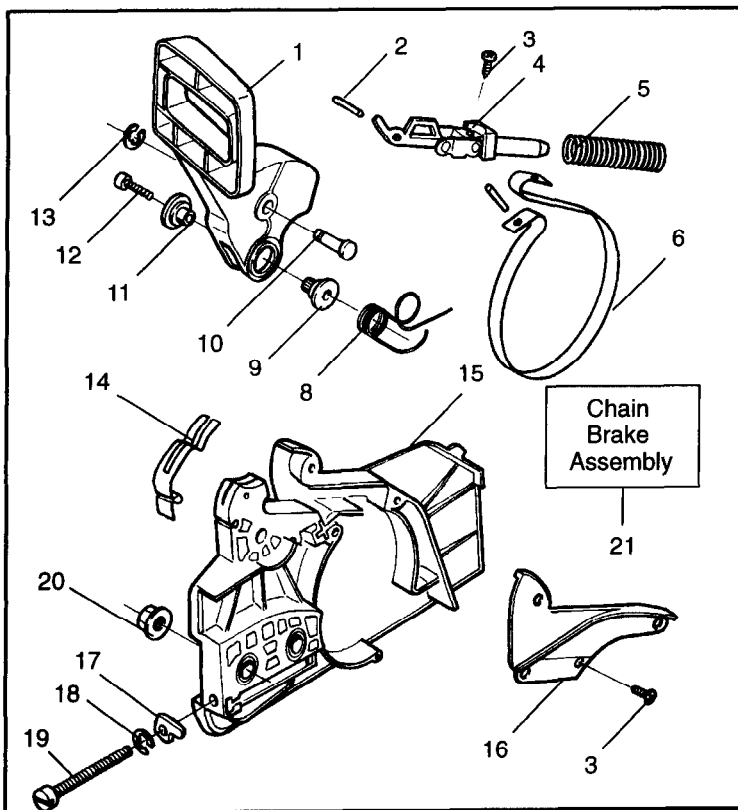

PARTS LIST NO. 106-232761		HUSQVARNA PARTS LIST	MODEL(s) 36 & 41	
DATE 6/14/96	REPLACES 106-232761 - 5/21/96		Note: Illustration may differ from actual model due to design changes	PAGE NO. 1

Ref.	Part No.	Description	Ref.	Part No.	Description
1	530-014305	Handguard	25	952-030150	Spark Plug (RCJ-7Y)
2	720-123300	Straight Pin	26	530-015696	Clip
3	530-015911	Screw	27	530-037652	Heat Insulator
4	530-014356	Front and Rear Link Assembly	28	530-037640	Muffer-Plate
5	501-875401	Chain Brake Spring	29	530-019205	Muffer Gasket
6	530-029874	Brake Band	30	530-029805	Piston Ring
8	530-015910	Handguard Spring	31	530-015697	Piston Pin Retainer
9	501-768101	Left Pivot Sleeve	32	530-032117	Piston Pin Bearing
10	530-029879	Pivot Pin	33	530-015897	Screw
11	501-768001	Right Pivot Sleeve	34	-	Piston Kit (Includes 30 - 32)
12	530-015914	Screw		530-069317	(36)
13	530-038593	Retainer		530-069454	(41)
14	530-029878	Position Spring	Not Shown		
15	530-037547	Clutch Cover		530-031135	Scrench
16	530-037546	Chain Brake Cover		101-869562	Operator Manual
17	530-016109	Bar Adjusting Pin		530-031136	Worm Gear Puller
18	530-038593	Retainer		530-031112	Clutch Ass'y. Tool
19	530-016110	Screw		530-029887	Kickback Decal
20	530-015917	Nut		530-037912	Scabbard
21	530-014910	Chain Brake Assembly (Includes 1 thru 20)			
22	530-047609	Cylinder Shield Ass'y.			
23	530-016154	Screw			
24	-	Cylinder Kit			
	530-069417	(36)			
	530-069414	(41)