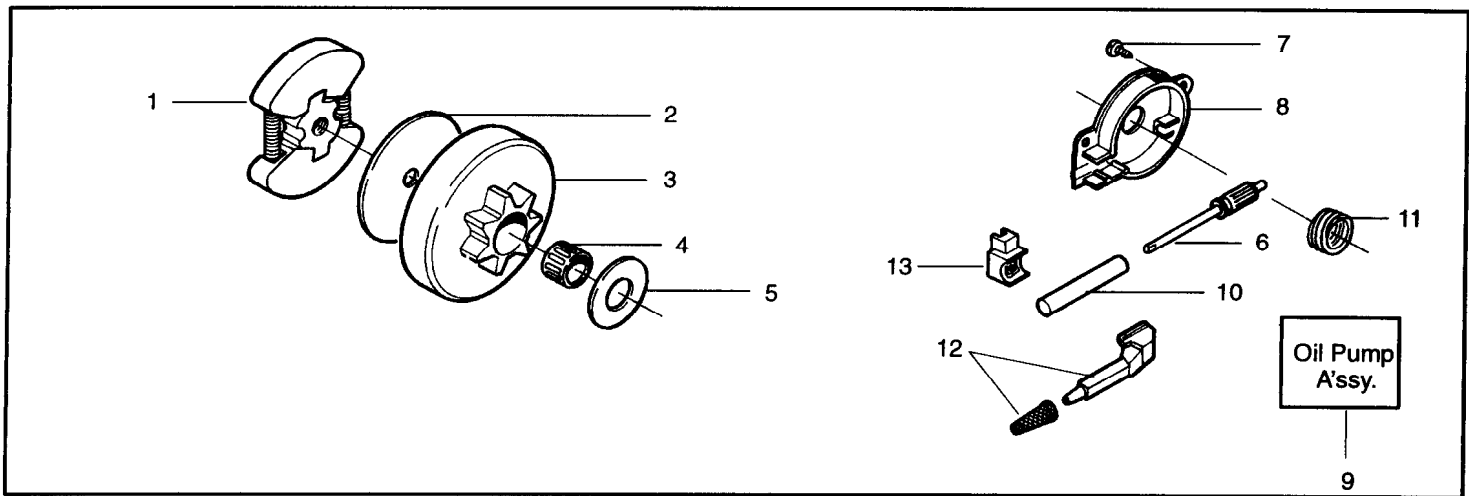

Ref.	Part No.	Description	Ref.	Part No.	Description
1	530-014949	Clutch Assembly	15	530-015896	Screw
2	530-015611	Clutch Washer	16	530-047855	Bar Plate
3	530-047061	Clutch Drum	17	530-029831	Choke Lever
	530-069316	Clutch Drum - (.325)	18	530-015922	Type "U" Speed Nut
4	530-032119	Clutch Bearing	19	530-029800	Baffle Plate
5	530-015907	Thrust Washer	20	530-016037	Screw
6	530-029838	Plunger & Gear Assembly	21	501-765602	Oil Cap
7	530-015896	Screw	22	530-015877	Bar Bolt
8	530-029835	Oil Pump Housing	23	530-036043	Bar Stud Plate
9	530-014410	Oil Pump Assembly (Includes 8, 10 & 6)	24	503-220001	Nut
10	530-029834	Oil Pump Barrel	25	530-029850	Chain Catcher
11	530-029833	Oil Pump Worm	26	530-015937	Screw
12	530-014776	Oil Pick-Up and Screen Assembly			
13	530-019174	Oil Seal			
14	530-037484	Chassis & Tank Assy.			