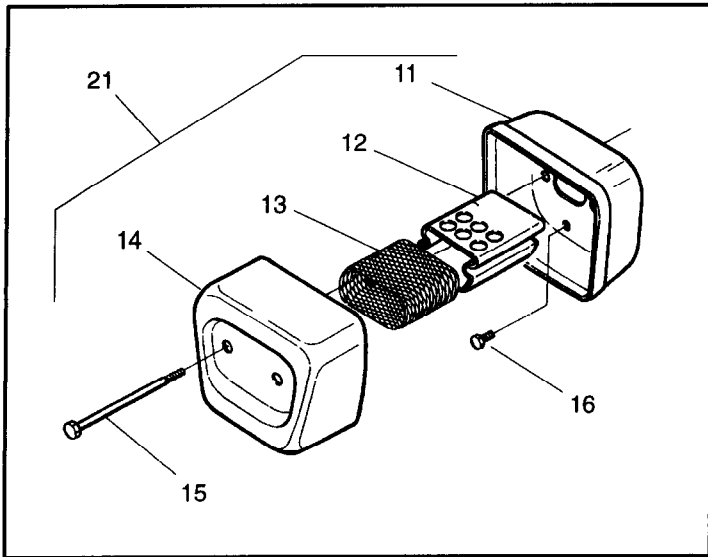

Ref.	Part No.	Description	Ref.	Part No.	Description
1	530-037465	Carb-Adaptor	15	530-016044	Screw
2	530-019203	Turbo Clean Seal	16	530-015902	Muffler Bolt
3	530-019172	Carburetor Gasket	17	530-019170	Crankshaft Seal
4	530-035382	Carburetor	18	530-032117	Piston Pin Bearing
5	530-037466	Grommet-Final	19	530-032118	Crankshaft Bearing
6	530-015968	Screw	20	530-029794	Crankshaft & Rod Assembly
7	530-015899	Screw	21	530-069415	Muffler Kit (Includes 11, 12, 14 & 15)
8	530-029811	Air-Filter - Top	22	530-029814	Intake Sleeve
9	530-036582	Air Filter - Bottom	23	530-029813	Turbo Air Cleaner Assembly
10	530-015905	Screw			
11	530-037251	Muffler Body			
12	530-037246	Muffler Diffuser			
13	530-029810	Spark Arrester Screen			
14	530-037254	Muffler Cover