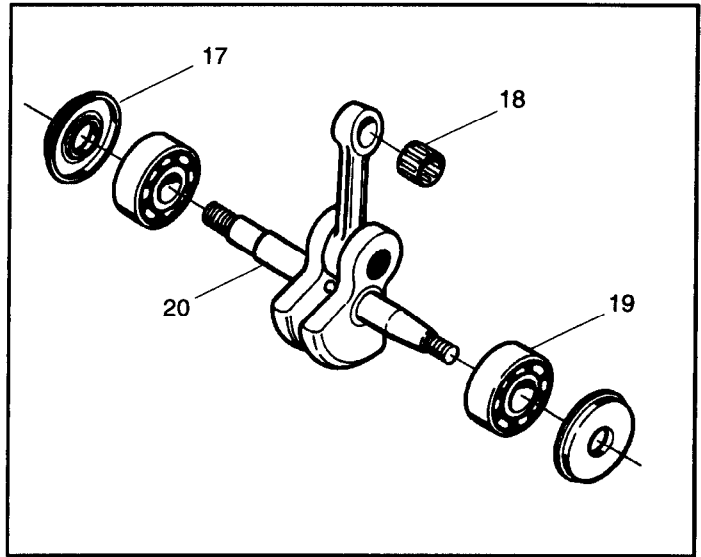

Ref.	Part No.	Description	Ref.	Part No.	Description
1	530-037465	Carb-Adaptor	15	530-016044	Screw
2	530-019203	Turbo Clean Seal	16	530-015902	Muffler Bolt
3	530-019172	Carburetor Gasket	17	530-019170	Crankshaft Seal
4	530-035382	Carburetor	18	530-032117	Piston Pin Bearing
5	530-037466	Grommet-Final	19	530-032118	Crankshaft Bearing
6	530-015968	Screw	20	530-029794	Crankshaft & Rod Assembly
7	530-015899	Screw	21	530-069415	Muffler Kit (Includes 11, 12, 14 & 15)
8	530-029811	Air-Filter - Top	22	530-029814	Intake Sleeve
9	530-036582	Air Filter - Bottom	23	530-029813	Turbo Air Cleaner Assembly
10	530-015905	Screw			
11	530-037251	Muffler Body			
12	530-037246	Muffler Diffuser			
13	530-029810	Spark Arrester Screen			
14	530-037254	Muffler Cover