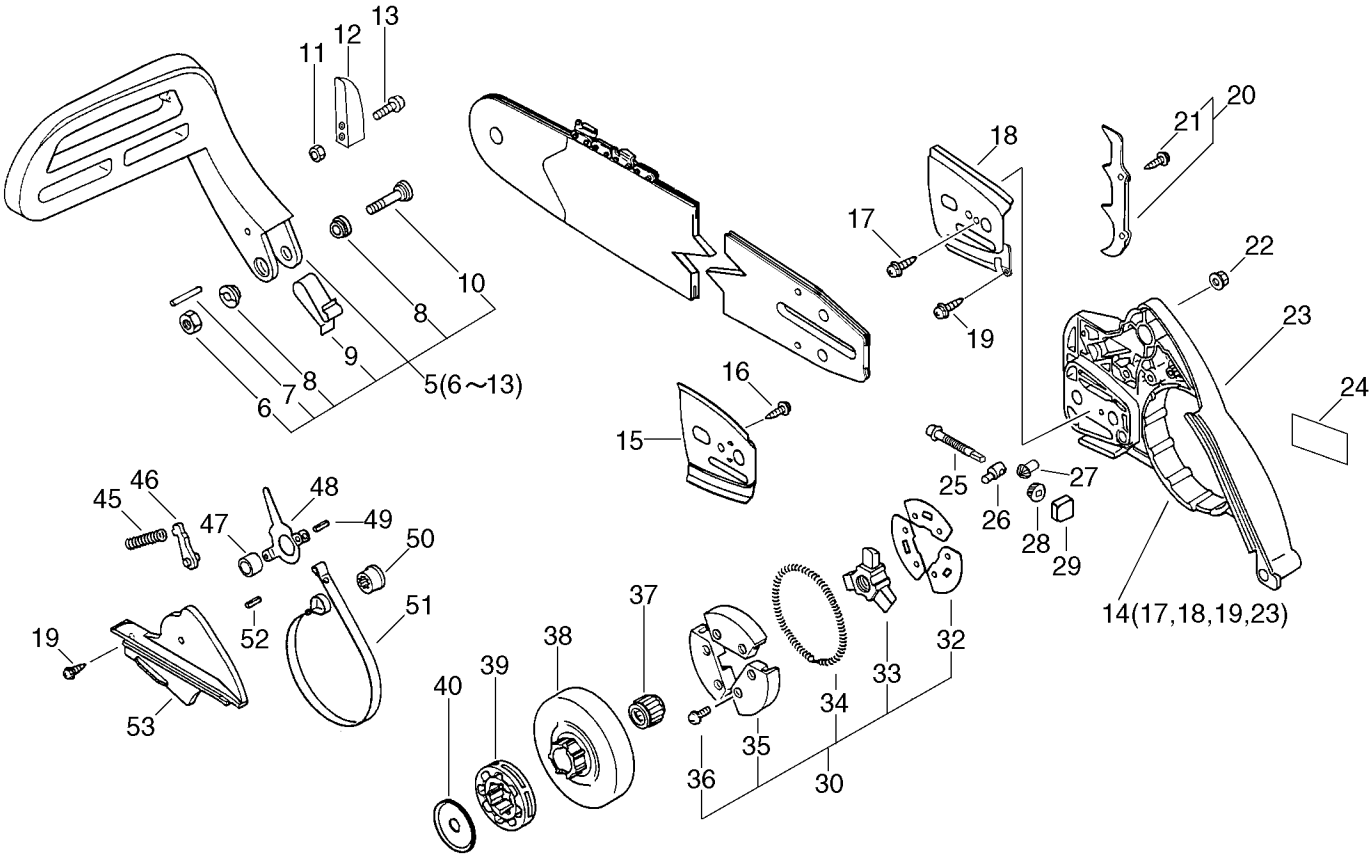

IGNITION, STARTER ASSEMBLY**CS-5100**

KEY	PART NUMBER	QTY	DESCRIPTION	
5	15901731730	1	PLUG, SPARK RCJ-6Y	
6	15901103432	1	COIL, SPARK PLUG CAP	
7	15901201620	1	CAP, SPARK PLUG	
9	A411000030	1	COIL,IGNITION	
10	90016204030	2	BOLT, H.S. 4*30	
11	A409000030	1	ROTOR,MAGNETO	
12	90051500008	1	NUT, FLANGE 8	
13	17723435430	2	SPRING, RETURN	
14	17724704630	2	SPACER, RATCHET	
15	17721819830	2	PAWL, STARTER	
16	90060300005	2	WASHER 5	
17	90016205014	2	BOLT, H.S. 5*14	
18	A172000060	1	COVER,FAN	
19	17720038334	1	STARTER ASY	
20	+	90023805012	1	SCREW 5*12
21	+	17721402830	1	WASHER
22	+	17722638330	1	ROPE, STARTER
23	+	17721538330	1	DRUM, STARTER
24	+	17722138330	1	PLATE, STARTER
25	+	17722035430	1	SPRING, REWIND
26	+	17722835430	1	GRIP, STARTER (BL)
27	+	17722737930	1	GUIDE, ROPE
28	+	90029603014	1	SCREW 3*14
31		90023805018	4	SCREW 5*18
32		X502000010	1	LABEL,ECHO

HANDLES, THROTTLE CONTROL**CS-5100**

KEY	PART NUMBER	QTY	DESCRIPTION	
4	35111119830	1	GRIP, HANDLE	
5	90025304014	1	SCREW 4*14	
6	35115535430	1	COVER, HANDLE (BL)	
7	17809037930	1	LOCKOUT, T. CONTROL	
8	C450000000	1	TRIGGER, THROTTLE	
9	17804335430	1	SPRING, THR.RETURN	
10	90034540030	1	PIN, SPRING 4*30SUS	
11	35110138332	1	HANDLE ASY, REAR	
12	+	13130056430	1	VALVE, CHECK
13	+	13132840630	1	COVER, VENT
14	+	13201326630	1	CLIP
15	+	13201239330	1	PIPE, W/GROMMET
16		V162000040	1	PLUG
17		13100437931	1	CAP ASSY, FUEL TANK
18	+	13105119830	1	LINK
19	+	90072000022	1	O-RING 22
20		13211504920	1	GROMMET
21		13201038331	1	PIPE
22		13201326630	1	CLIP
23		13120519830	1	STRAINER, FUEL
24		10092138330	2	CUSHION
25		10091532530	2	BOLT
26		10091838330	2	CAP, CUSHION
27		10091038330	2	CUSHION
28		C400000010	1	HANDLE, FRONT
29		9114505020	2	BOLT HS TAPPING
30		9114505016	2	BOLT HS TAPPING
31		35115538430	1	COVER, HANDLE