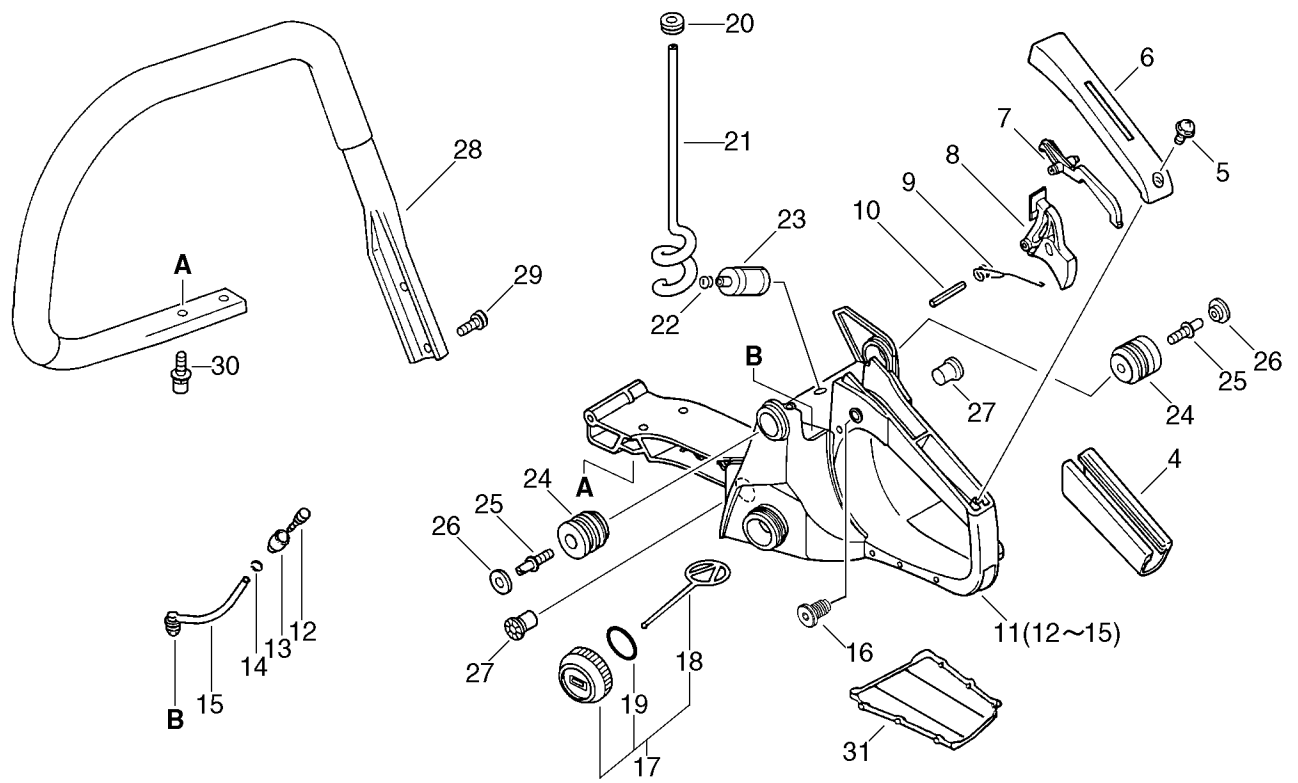

HANDLES, THROTTLE CONTROL

CS-5100

KEY	PART NUMBER	QTY	DESCRIPTION	
4	35111119830	1	GRIP, HANDLE	
5	90025304014	1	SCREW 4*14	
6	35115535430	1	COVER, HANDLE (BL)	
7	17809037930	1	LOCKOUT, T. CONTROL	
8	C450000000	1	TRIGGER, THROTTLE	
9	17804335430	1	SPRING, THR.RETURN	
10	90034540030	1	PIN, SPRING 4*30SUS	
11	35110138332	1	HANDLE ASY, REAR	
12	+	13130056430	1	VALVE, CHECK
13	+	13132840630	1	COVER, VENT
14	+	13201326630	1	CLIP
15	+	13201239330	1	PIPE, W/GROMMET
16		V162000040	1	PLUG
17		13100437931	1	CAP ASSY, FUEL TANK
18	+	13105119830	1	LINK
19	+	90072000022	1	O-RING 22
20		13211504920	1	GROMMET
21		13201038331	1	PIPE
22		13201326630	1	CLIP
23		13120519830	1	STRAINER, FUEL
24		10092138330	2	CUSHION
25		10091532530	2	BOLT
26		10091838330	2	CAP, CUSHION
27		10091038330	2	CUSHION
28		C400000010	1	HANDLE, FRONT
29		9114505020	2	BOLT HS TAPPING
30		9114505016	2	BOLT HS TAPPING
31		35115538430	1	COVER, HANDLE