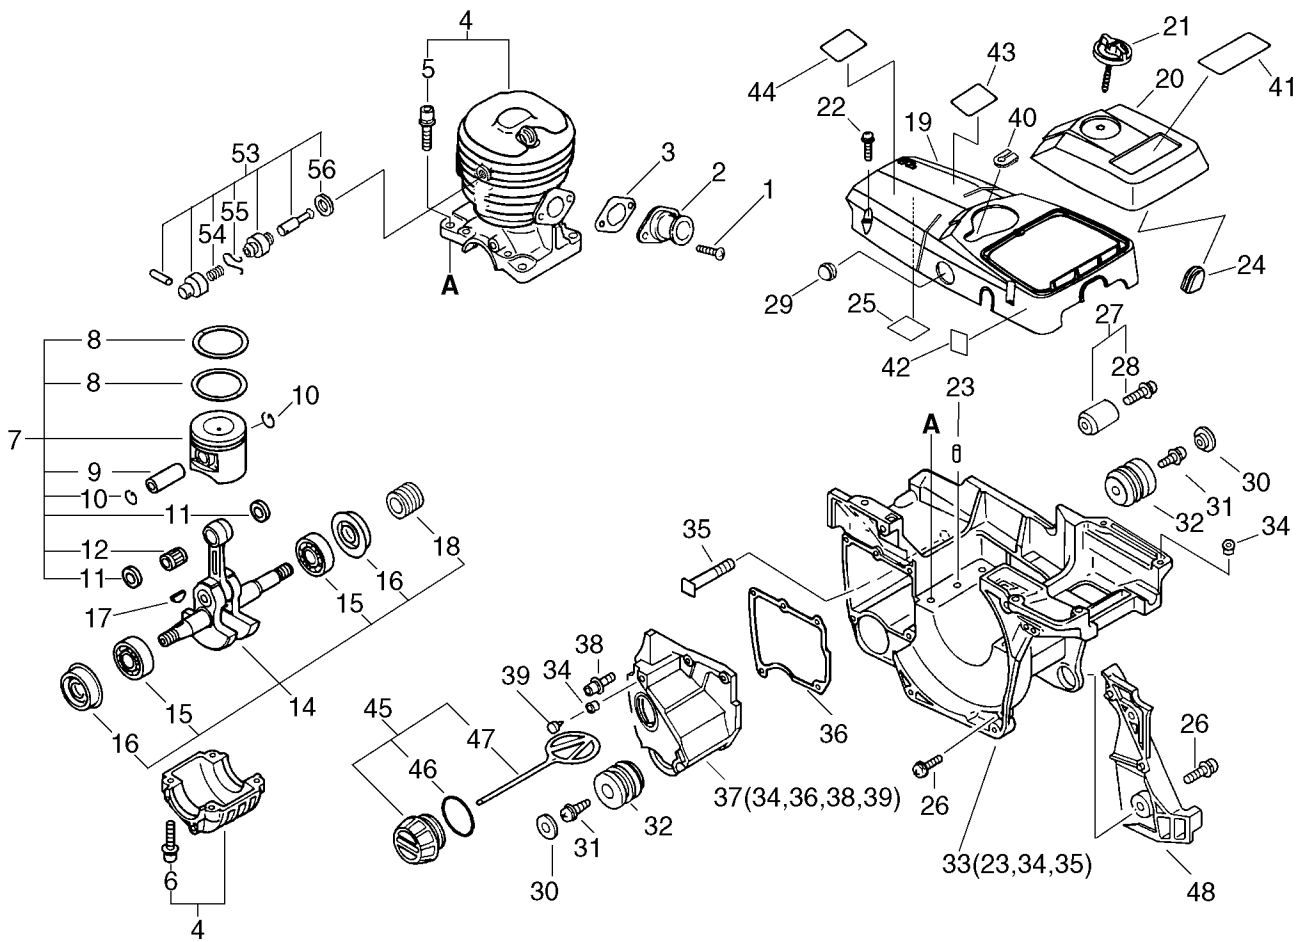

PARTS CATALOG

**SOUTH AMERICA
CHAIN SAW
CS-5100**

ECHO, INCORPORATED

400 OAKWOOD ROAD
LAKE ZURICH, ILLINOIS 60047
WWW.ECHO-USA.COM

ENGINE, CRANKCASE, ENGINE COVER

CS-5100

KEY		PART NUMBER	QTY	DESCRIPTION
1		90023805012	2	SCREW 5*12
2		13051039932	1	ADAPTER, INTAKE
3		13001639930	1	GASKET, INTAKE
4		P021001051	1	CRANKCASE SET
5	+	90016205022	4	BOLT, H.S. 5*22
6	+	90010605020	4	BOLT, H.S. 5*20
7		P021001061	1	PISTON KIT
8	+	10001139730	2	RING, PISTON
9	+	V609000000	1	PIN,ENG 11
10	+	10001532330	2	CIRCLIP, PISTON PIN
11	+	V308000010	2	WASHER,CIRCULAR 11
12	+	V556000000	1	BEARING,NEEDLE 11
14		P021001070	1	CRANKSHAFT,ASSY
15	+	90081036202	2	BEARING, BALL 6202
16	+	V508000000	2	SEAL,OIL 15
17		10014230830	1	KEY, WOODRUFF
18	+	V652000000	1	GEAR,WORM
19		A160000100	1	COVER,CYLINDER
20		A232000020	1	LID,CLEANER
21		A235000020	1	KNOB,CLEANER LID
22		16389038330	3	BOLT, 5
23	+	10021503930	2	PIN, DOWEL
24		13033832430	1	PLUG, COVER
25		10152035430	1	COVER
26		90023805016	3	SCREW 5*16
27		43300019831	1	CATCHER KIT, CHAIN
28	+	90022005018	1	SCREW 5*18
29		10157838431	1	PLUG
30		10091838330	2	CAP, CUSHION
31		10091533930	2	SCREW
32		10092138330	2	CUSHION
33		10400538333	1	COVER, ENGINE
34	+	43601838330	2	PIN, DOWEL
34	+	43601838330	1	PIN, DOWEL
35	+	43301119830	2	STUD, GUIDE BAR
36	+	43601938330	1	GASKET, OIL TANK
37		43600538332	1	TANK, OIL (BS)
38	+	90016204016	3	BOLT, H.S. 4*16
39	+	43611413930	1	VALVE, CHECK
40		V135000010	1	GROMMET,HT CORD
41		X503000660	1	LABEL,MODEL
42		X505000000	1	LABEL,CAUTION
43		X505000180	1	LABEL,CAUTION

ENGINE, CRANKCASE, ENGINE COVER**CS-5100**

KEY		PART NUMBER	QTY	DESCRIPTION
44		89034539230	1	LABEL,CAUTION
45		43600165630	1	CAP ASSY,TANK
46	+	90072502025	1	O-RING
47	+	13105119830	1	LINK
48		43304538331	1	COVER
53		10110021360	1	RELEASE ASSY, COMP.
54	+	10111337530	1	SPRING
55	+	10111937530	1	CLIP
56	+	15902537530	1	GASKET