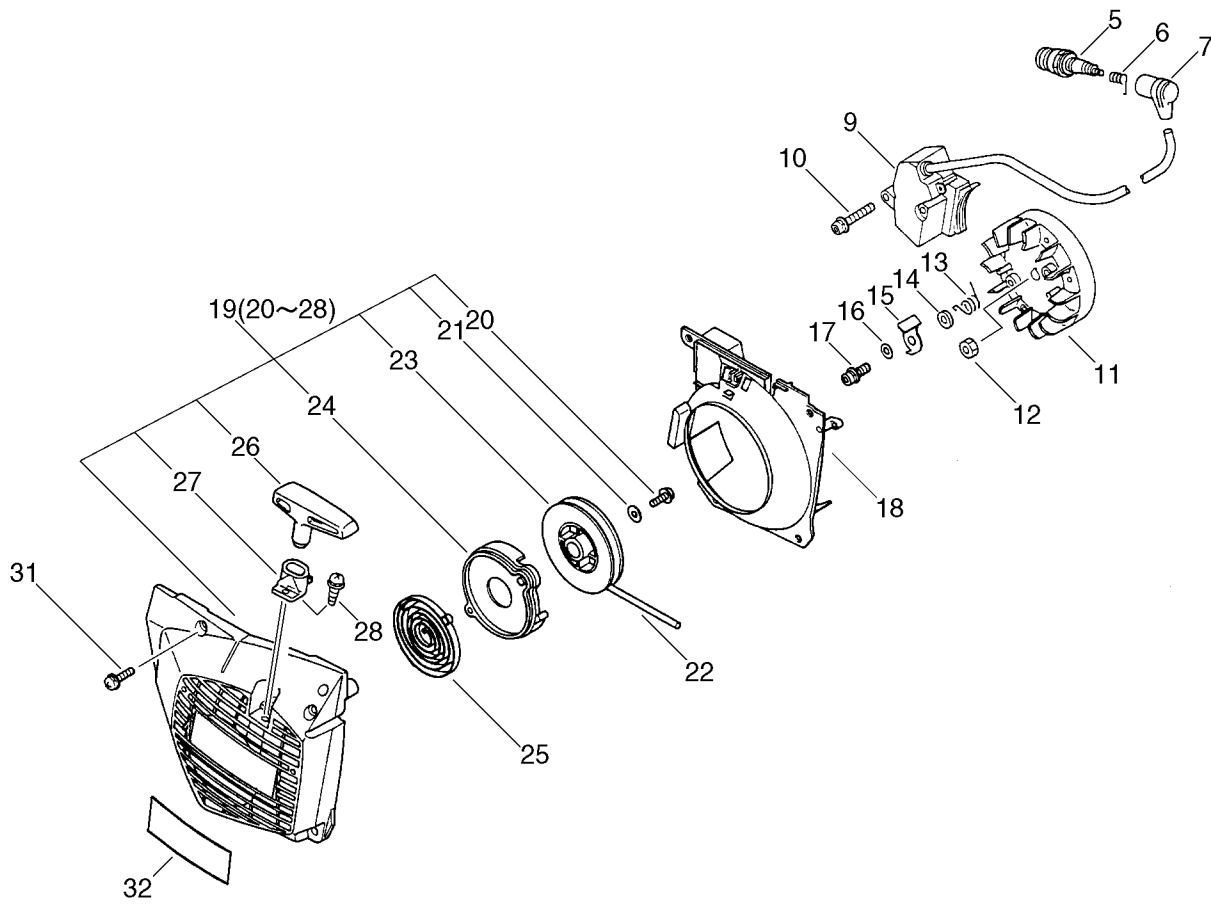

IGNITION, STARTER ASSEMBLY

CS-5100

KEY	PART NUMBER	QTY	DESCRIPTION	
5	15901731730	1	PLUG, SPARK RCJ-6Y	
6	15901103432	1	COIL, SPARK PLUG CAP	
7	15901201620	1	CAP, SPARK PLUG	
9	A411000030	1	COIL,IGNITION	
10	90016204030	2	BOLT, H.S. 4*30	
11	A409000030	1	ROTOR,MAGNETO	
12	90051500008	1	NUT, FLANGE 8	
13	17723435430	2	SPRING, RETURN	
14	17724704630	2	SPACER, RATCHET	
15	17721819830	2	PAWL, STARTER	
16	90060300005	2	WASHER 5	
17	90016205014	2	BOLT, H.S. 5*14	
18	A172000060	1	COVER,FAN	
19	17720038334	1	STARTER ASY	
20	+	90023805012	1	SCREW 5*12
21	+	17721402830	1	WASHER
22	+	17722638330	1	ROPE, STARTER
23	+	17721538330	1	DRUM, STARTER
24	+	17722138330	1	PLATE, STARTER
25	+	17722035430	1	SPRING, REWIND
26	+	17722835430	1	GRIP, STARTER (BL)
27	+	17722737930	1	GUIDE, ROPE
28	+	90029603014	1	SCREW 3*14
31		90023805018	4	SCREW 5*18
32		X502000010	1	LABEL,ECHO