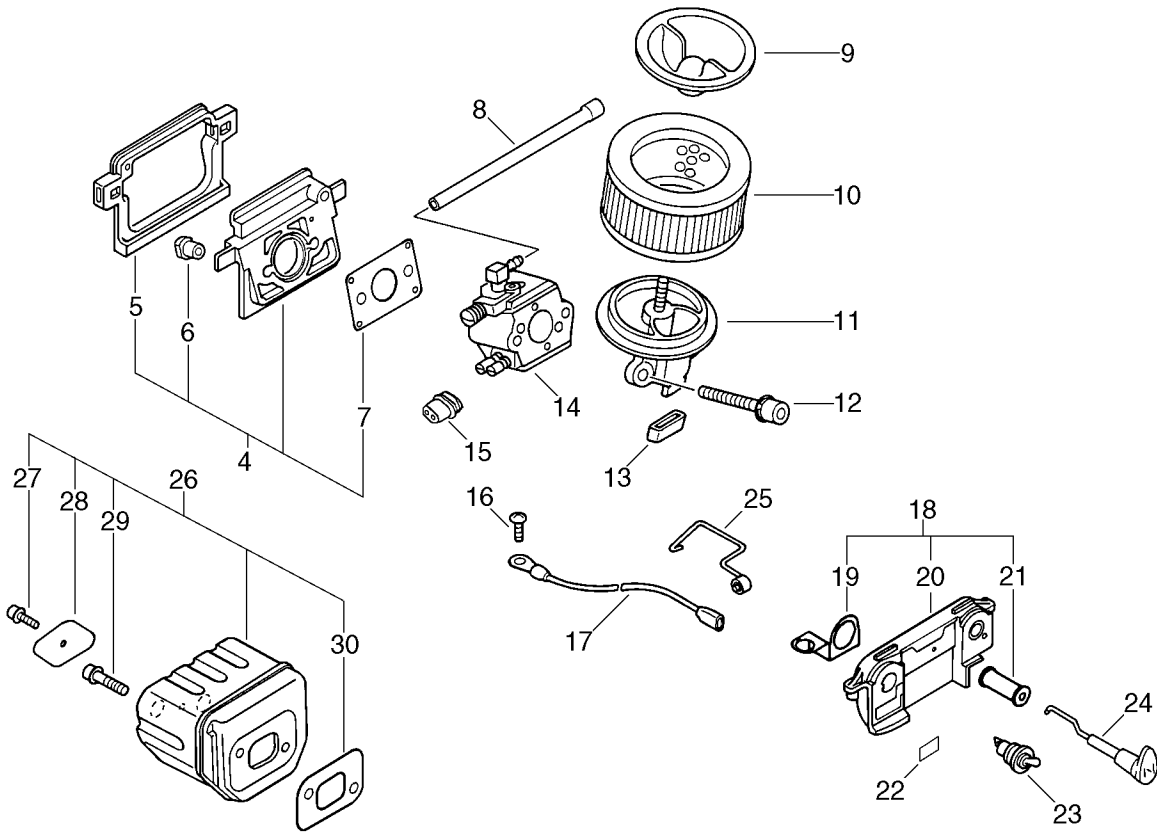

PARTS CATALOG

**SOUTH AMERICA
CHAIN SAW
CS-5100**

ECHO, INCORPORATED

400 OAKWOOD ROAD
LAKE ZURICH, ILLINOIS 60047
WWW.ECHO-USA.COM

ENGINE, CRANKCASE, ENGINE COVER

CS-5100

KEY		PART NUMBER	QTY	DESCRIPTION
1		90023805012	2	SCREW 5*12
2		13051039932	1	ADAPTER, INTAKE
3		13001639930	1	GASKET, INTAKE
4		P021001051	1	CRANKCASE SET
5	+	90016205022	4	BOLT, H.S. 5*22
6	+	90010605020	4	BOLT, H.S. 5*20
7		P021001061	1	PISTON KIT
8	+	10001139730	2	RING, PISTON
9	+	V609000000	1	PIN,ENG 11
10	+	10001532330	2	CIRCLIP, PISTON PIN
11	+	V308000010	2	WASHER,CIRCULAR 11
12	+	V556000000	1	BEARING,NEEDLE 11
14		P021001070	1	CRANKSHAFT,ASSY
15	+	90081036202	2	BEARING, BALL 6202
16	+	V508000000	2	SEAL,OIL 15
17		10014230830	1	KEY, WOODRUFF
18	+	V652000000	1	GEAR,WORM
19		A160000100	1	COVER,CYLINDER
20		A232000020	1	LID,CLEANER
21		A235000020	1	KNOB,CLEANER LID
22		16389038330	3	BOLT, 5
23	+	10021503930	2	PIN, DOWEL
24		13033832430	1	PLUG, COVER
25		10152035430	1	COVER
26		90023805016	3	SCREW 5*16
27		43300019831	1	CATCHER KIT, CHAIN
28	+	90022005018	1	SCREW 5*18
29		10157838431	1	PLUG
30		10091838330	2	CAP, CUSHION
31		10091533930	2	SCREW
32		10092138330	2	CUSHION
33		10400538333	1	COVER, ENGINE
34	+	43601838330	2	PIN, DOWEL
34	+	43601838330	1	PIN, DOWEL
35	+	43301119830	2	STUD, GUIDE BAR
36	+	43601938330	1	GASKET, OIL TANK
37		43600538332	1	TANK, OIL (BS)
38	+	90016204016	3	BOLT, H.S. 4*16
39	+	43611413930	1	VALVE, CHECK
40		V135000010	1	GROMMET,HT CORD
41		X503000660	1	LABEL,MODEL
42		X505000000	1	LABEL,CAUTION
43		X505000180	1	LABEL,CAUTION

ENGINE, CRANKCASE, ENGINE COVER**CS-5100**

KEY		PART NUMBER	QTY	DESCRIPTION
44		89034539230	1	LABEL,CAUTION
45		43600165630	1	CAP ASSY,TANK
46	+	90072502025	1	O-RING
47	+	13105119830	1	LINK
48		43304538331	1	COVER
53		10110021360	1	RELEASE ASSY, COMP.
54	+	10111337530	1	SPRING
55	+	10111937530	1	CLIP
56	+	15902537530	1	GASKET