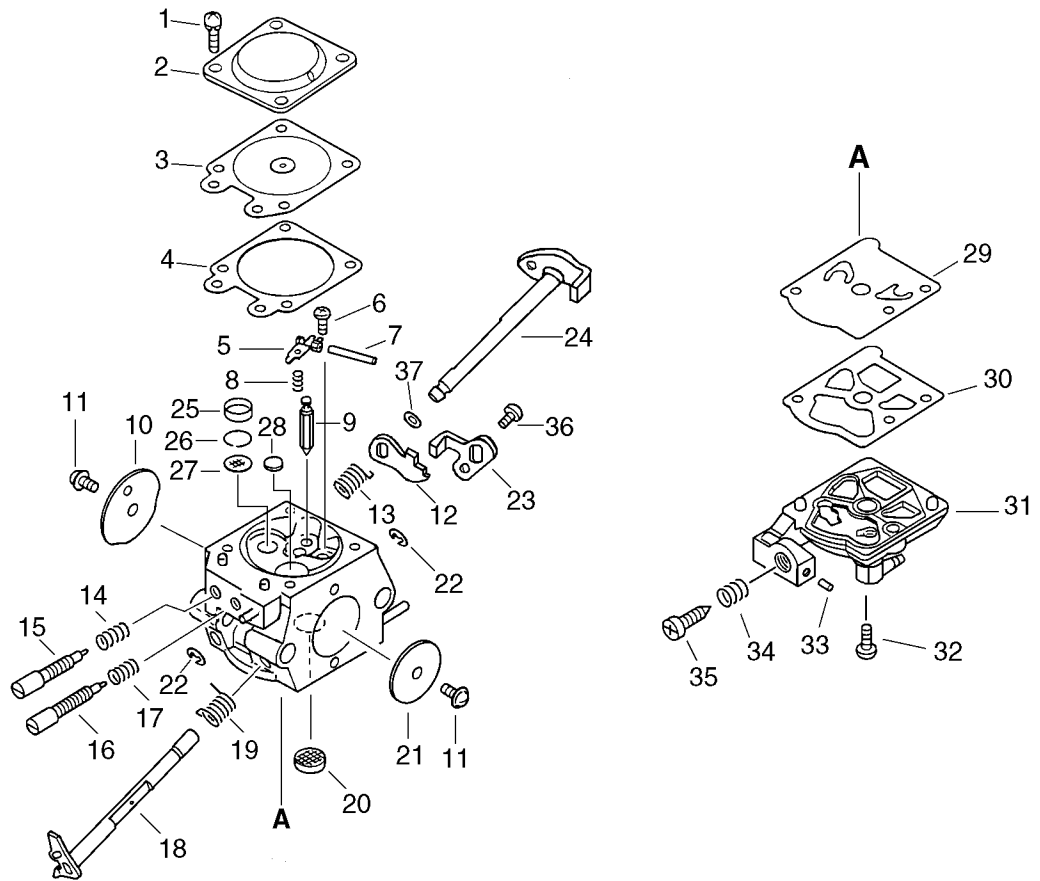

CARBURETOR

CS-5100

KEY		PART NUMBER	QTY	DESCRIPTION
		A021000100	1	CARBURETOR,DIAPHRAGM
1	+	12313002960	4	SCREW
2	+	12314203930	1	COVER, M. DIAPHRAGM
3	+	12314103930	1	DIAPHRAGM, METERING
4	+	12314003930	1	GASKET, M. DIAPHRAGM
5	+	12312338330	1	LEVER, METERING
6	+	12313903930	1	SCREW, M. LEVER PIN
7	+	12313803930	1	PIN, METERING LEVER
8	+	12312239330	1	SPRING, METER. LEVER
9	+	12313719830	1	VALVE, INLET NEEDLE
10	+	P003000230	1	VALVE CHOKE
11	+	12311438830	2	SCREW
12	+	P003000160	1	LEVER-FAST IDLE
13	+	P003000140	1	SPRING
14	+	12311922130	1	SPRING, NEEDLE
15	+	12312038330	1	NEEDLE, HIGH SPEED
16	+	12311838330	1	NEEDLE, IDLE
17	+	12312122130	1	SPRING, NEEDLE
18	+	P003000120	1	SHAFT, THROTTLE
19	+	12311337530	1	SPRING, THROTTLE RTN
20	+	12312610631	1	SCREEN, INLET
21	+	12311610530	1	VALVE, THROTTLE
22	+	12312715030	2	RING
23	+	P003000130	1	THROTTLE, LEVER
24	+	P003000150	1	CHOKE, SHAFT
25	+	12314617330	1	PLUG, CUP
26	+	12316910630	1	RING, RETAINING
27	+	12316810631	1	SCREEN
28	+	12314610631	1	PLUG, WELCH
29	+	12311215030	1	DIAPHRAGM, FUEL PUMP
30	+	12312515030	1	GASKET, FUEL PUMP
31	+	12312438330	1	COVER, FUEL PUMP
32	+	12311003930	1	SCREW, PUMP COVER
33	+	12317815030	1	PLUG, FRICTION
34	+	12313304260	1	SPRING, IDLE ADJUST
35	+	12313404260	1	SCREW, IDLE ADJUST
36	+	12311403930	1	SCREW
37	+	12314926030	1	WASHER