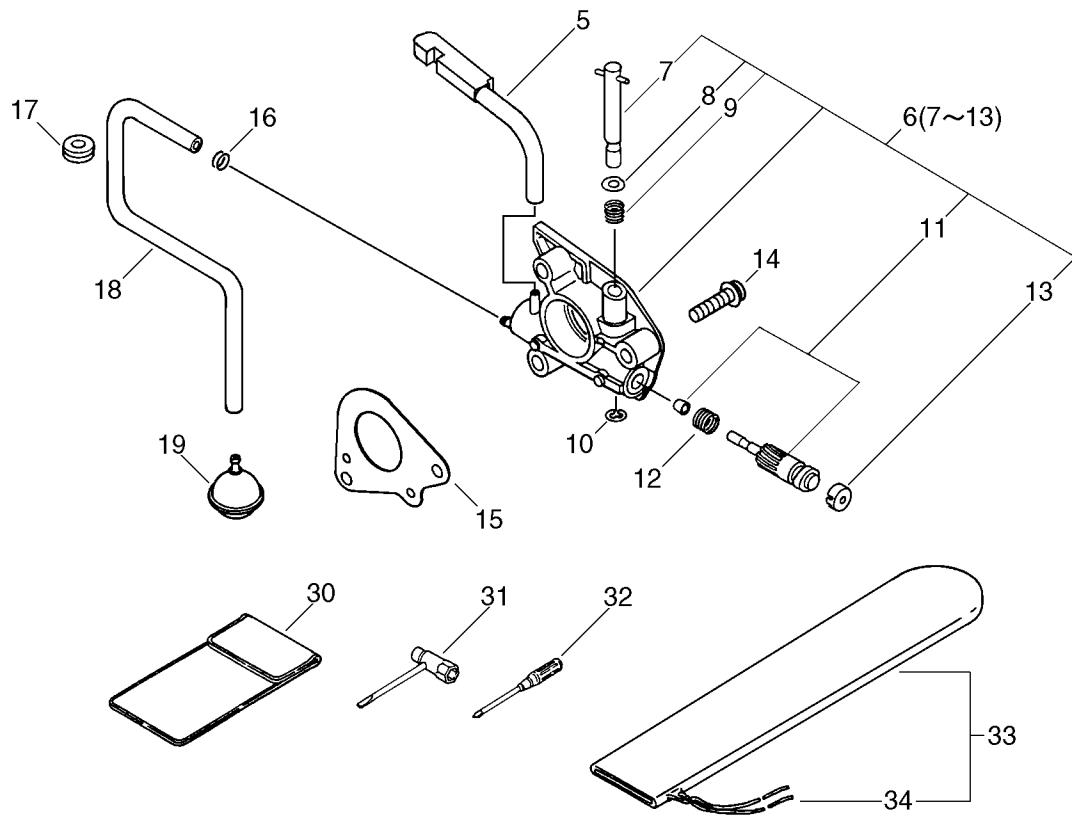

AUTO OILER SYSTEM

CS-5100

KEY		PART NUMBER	QTY	DESCRIPTION
5		43722938331	1	PIPE
6		43700238330	1	AUTO-OILER ASSY
7	+	43701638330	1	NEEDLE, ADJUST
8	+	43702937330	1	WASHER
9	+	43701537330	1	SPRING
10	+	12312715030	1	RING
11	+	43702437330	1	PLUNGER
12	+	43701938330	1	SPRING
13	+	43706238330	1	CAP, OIL PUMP
14		90022304016	2	SCREW
15		17531038330	1	PLATE, SEAL
16		13201326630	1	CLIP
17		13211512330	1	GROMMET
18		43721038330	1	PIPE, FUEL
19		43620514730	1	STRAINER, OIL
30		89851039130	1	BAG, TOOL
31		89541002830	1	WRENCH, W/S. DRIVER
32		89581100130	1	DRIVER, SCREW 125
33		89854814531	1	SCABBARD, CHAIN
34	+	89856814530	1	ROPE