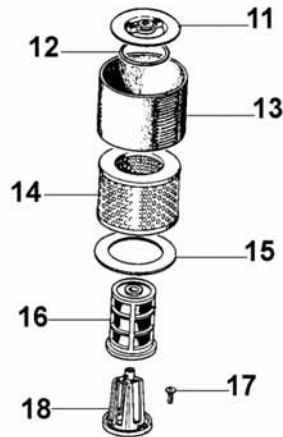

Ref.Nu	Qty	Part number	Description	Validity from	Validity till	Notes	Bulletin
1	1	018600108	Knob				
2	1	3833073	Washer				
3	1	3049005	O-ring				
4	1	018600107	Cover				
5	1	099900296R	Screw				
6	1	099900849	Cover				
7	1	028200171	Screw				
8	1	3033074	Washer				
9	1	018600278	Manifold				
11	1	018600273B	Flange				
12	1	330000010	O-ring				
13	1	018600075R	Air filter				
14	1	018600058R	Air filter				
15	1	018600090A	Gasket				
16	1	018600056AR	Air filter				
17	3	020000013	Screw				
18	1	52010014B	Central body				
19	1	099900138A	Plate				
20	1	006000101R	Screw				
21	1	3908003	Screw				
22	1	099900753	Screw guide				
23	1	099900852	Carburettor WGA-9				
24	1	099900031	Gasket				
25	1	099900033	Insulator				
26	1	099900111	Flange				
27	1	099900035	Gasket				
35	1	006000315	Washer