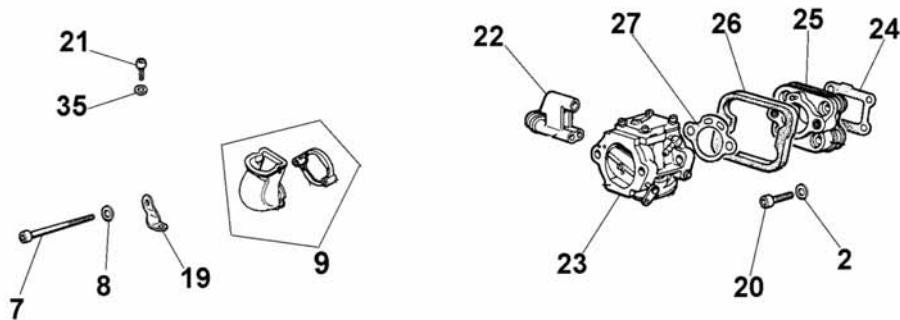

Ref.Nu	Qty	Part number	Description	Validity from	Validity till	Notes	Bulletin
1	1	018600108	Knob				
2	1	3833073	Washer				
3	1	3049005	O-ring				
4	1	018600107	Cover				
5	1	099900296R	Screw				
6	1	099900849	Cover				
7	1	028200171	Screw				
8	1	3033074	Washer				
9	1	018600278	Manifold				
11	1	018600273B	Flange				
12	1	330000010	O-ring				
13	1	018600075R	Air filter				
14	1	018600058R	Air filter				
15	1	018600090A	Gasket				
16	1	018600056AR	Air filter				
17	3	020000013	Screw				
18	1	52010014B	Central body				
19	1	099900138A	Plate				
20	1	006000101R	Screw				
21	1	3908003	Screw				
22	1	099900753	Screw guide				
23	1	099900852	Carburettor WGA-9				
24	1	099900031	Gasket				
25	1	099900033	Insulator				
26	1	099900111	Flange				
27	1	099900035	Gasket				
35	1	006000315	Washer