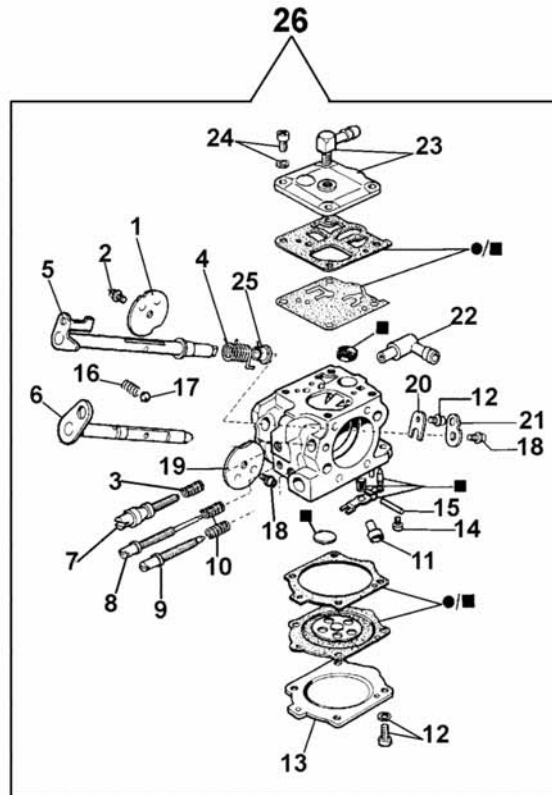

27 ■ KIT RIPARAZIONE
REPAIR KIT

28 ● KIT MEMBRANE & GUARNIZIONI
DIAPHRAGM & GASKET SET

Ref.Nu	Qty	Part number	Description	Validity from	Validity till	Notes	Bulletin
1	1	028400110	Starter valve				
2	1	035000160	Screw				
3	1	2318763	Spring				
4	1	097000161	Spring				
5	1	097000154	Shaft				
6	1	097000155	Shaft				
7	1	097000162	Screw				
8	1	097000164	Screw L				
9	1	097000163	Screw H				
10	1	097000223	Spring				
11	1	097000158	Jet				
12	1	035000162	Screw				
13	1	097000156	Cover				
14	1	003300202	Screw				
15	1	035000169	Fulcrum pin				
16	1	035000164	Spring				
17	1	006000325	Ball				
18	1	003300209	Screw				
19	1	035000151	Shutter				
20	1	035000149	Plate				
21	1	097000160	Lever				
22	1	003300036	Fittings				
23	1	097000157	Cover				
24	1	035000161	Screw				
25	1	097000224	Bushing				
26	1	097000012A	Carburetor WJ-44B				
27	1	097000220	Repair kit				
28	1	097000221	Diaphragm and gasket set