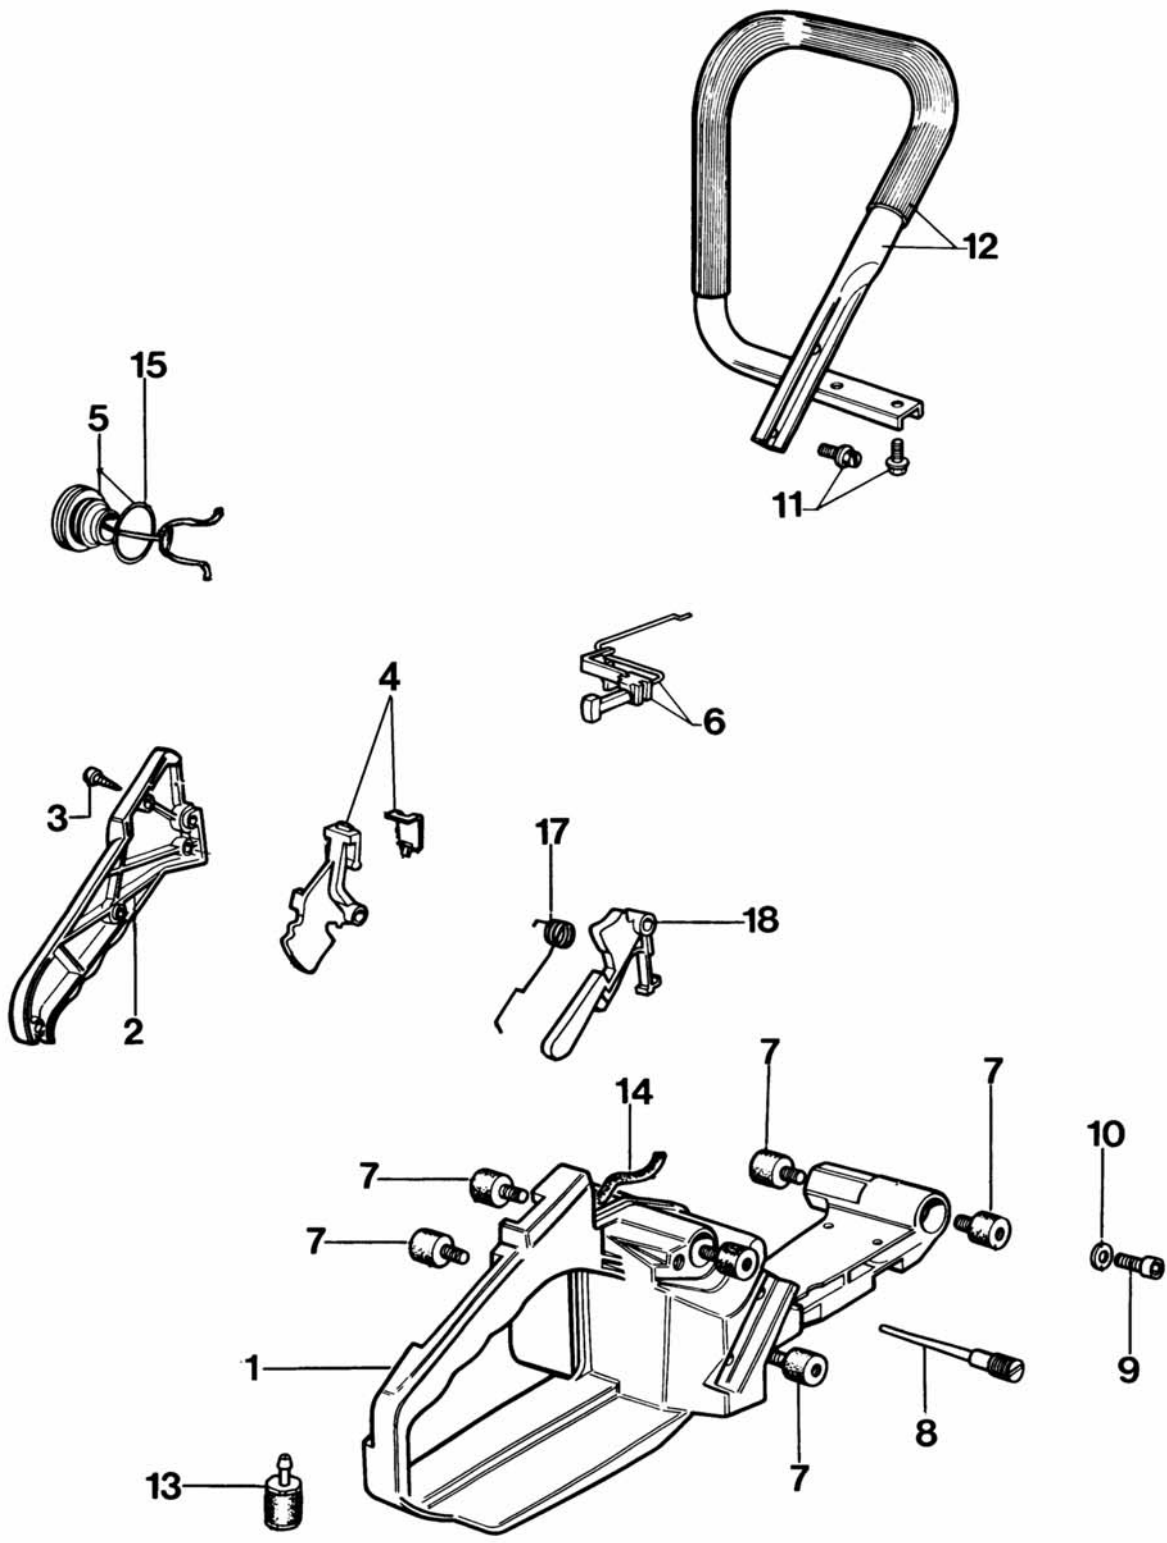

Ref.Nu	Qty	Part number	Description	Validity from	Validity till	Notes	Bulletin
1	1	094500155	Nut				
2	1	097000207	Clutch drum				
3	1	097000011	Bearing				
4	1	006100730	Ring 3/8"				
5	1	097000132	Clutch				
6	1	097000097	Washer				
7	1	097000098	Spring				
8	1	097000140	Plate				
9	1	097000105	Brake band				
10	1	006000300	Bushing				
11	1	097000114	Deflector				
12	1	3960045	Screw				
13	1	097000066	Plate				
14	1	097000167	Chain cover				
15	1	3026003	Ring				
16	1	097000146	Lever				
17	1	099900152	Spring				
18	1	097000107	Pin				
19	1	50010088AR	Spring				
20	1	097000102	Guard				
21	1	097000106	Pin				
22	1	097000373	Chain cover				
26	1	50010045	Guard				
33	1	097000275	Plate				

▲ 18

970 - Air filter and carburetor

Ref.Nu	Qty	Part number	Description	Validity from	Validity till	Notes	Bulletin
1	1	093000468A	Screw				
2	1	097000133	Filter cover				
3	1	098000051	Air filter				
4	1	097000056	Gasket				
5	1	099900296R	Screw				
6	1	097000334A	Clutch cover				
7	1	2317021R	Switch				
8	1	4175163	Screw				
9	1	3833073	Washer				
10	1	094600041AR	Screw				
11	1	097000357	Fittings set				
12	1	094600126	Tube				
13	1	097000012	Carburetor WJ-44A				
14	1	097000058A	Screw guide				
15	1	097000320A	Support				
16	1	097000092AR	Screw				
18	1	097000215A	Gasket set				