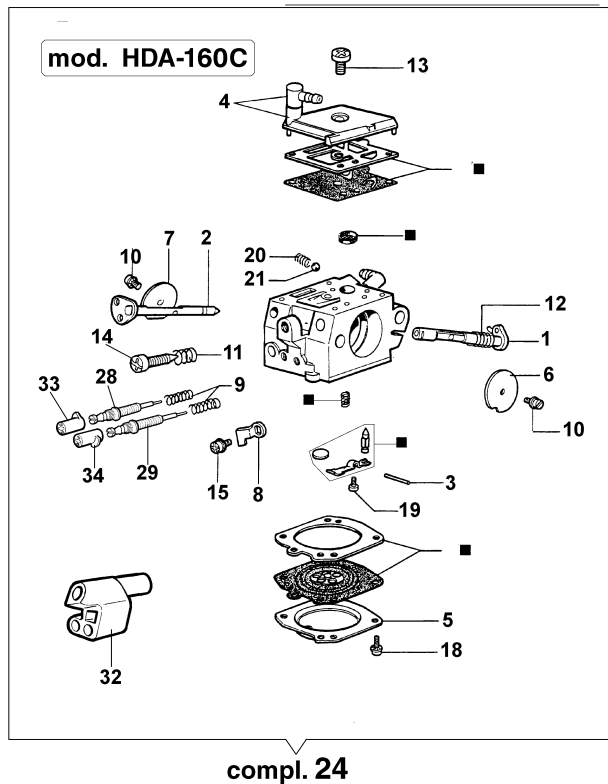

Illustration Crankcase and brake

Ref.Nu	Qty	Part number	Description	Validity from	Validity till	Notes	Bulletin
43	1	50012003CR	Chain cover				
44	1	3026003	Ring				
45	1	097000146	Lever				
46	1	099900152A	Spring				
47	1	097000107	Plug				
48	1	50010088AR	Spring				
49	1	50010040	Guard				
50	1	097000106R	Plug				
51	1	50012002CR	Chain cover				
52	1	50070124AR	Plate				
53	2	3960045	Screw				
54	1	50070149	Guard				
55	1	50010084	Plate				
56	1	50010039	Brake band				
57	1	50010353R	Deflector				
58	1	004900137BR	Spring				
59	1	375100012AR	Washer				
60	1	50012023AR	Clutch				
61	1	50012050	Clutch drum				
62	1	50022034	Clutch drum				
63	1	3037016	Bearing				
64	1	094500046R	Ring				
65	1	006100730	Ring				
66	1	50010060	Oil line				
67	1	61060012AR	Tube				
68	1	3059003	Band				
69	1	50010243	Pin				

23 ■ KIT RIPARAZIONE
 REPAIR KIT

Illustration Carburetor

Ref.Nu	Qty	Part number	Description	Validity from	Validity till	Notes	Bulletin
1	1	50010095	Shaft				
2	1	50010096	Shaft				
3	1	003300201	Spindle				
4	1	50010097	Cover				
5	1	50010098	Cover				
6	1	50010099	Shutter				
7	1	50010100	Shutter				
8	1	50010101	Clamp				
9	1	095000147	Spring				
10	1	035000160	Screw				
11	1	094600148	Spring				
12	1	50010106	Spring				
13	1	50010109	Screw				
14	1	074000240	Adjust. screw				
15	1	003300209	Screw				
16	1	50010110	Screw H				
17	1	095000158	Screw L				
18	1	035000162	Screw				
19	1	003300202	Screw				
20	1	095000146	Spring				
21	1	094600143	Ball				
23	1	2318673	Repair kit				
24	1	50010302A	Carburetor kit HDA-160C				
26	1	50010067	Screw guide				
28	1	2318782	Screw H				
29	1	2318781	Screw L				
32	1	50010125	Screw guide				
33	1	2318694	Cap				
34	1	2318695	Cap				