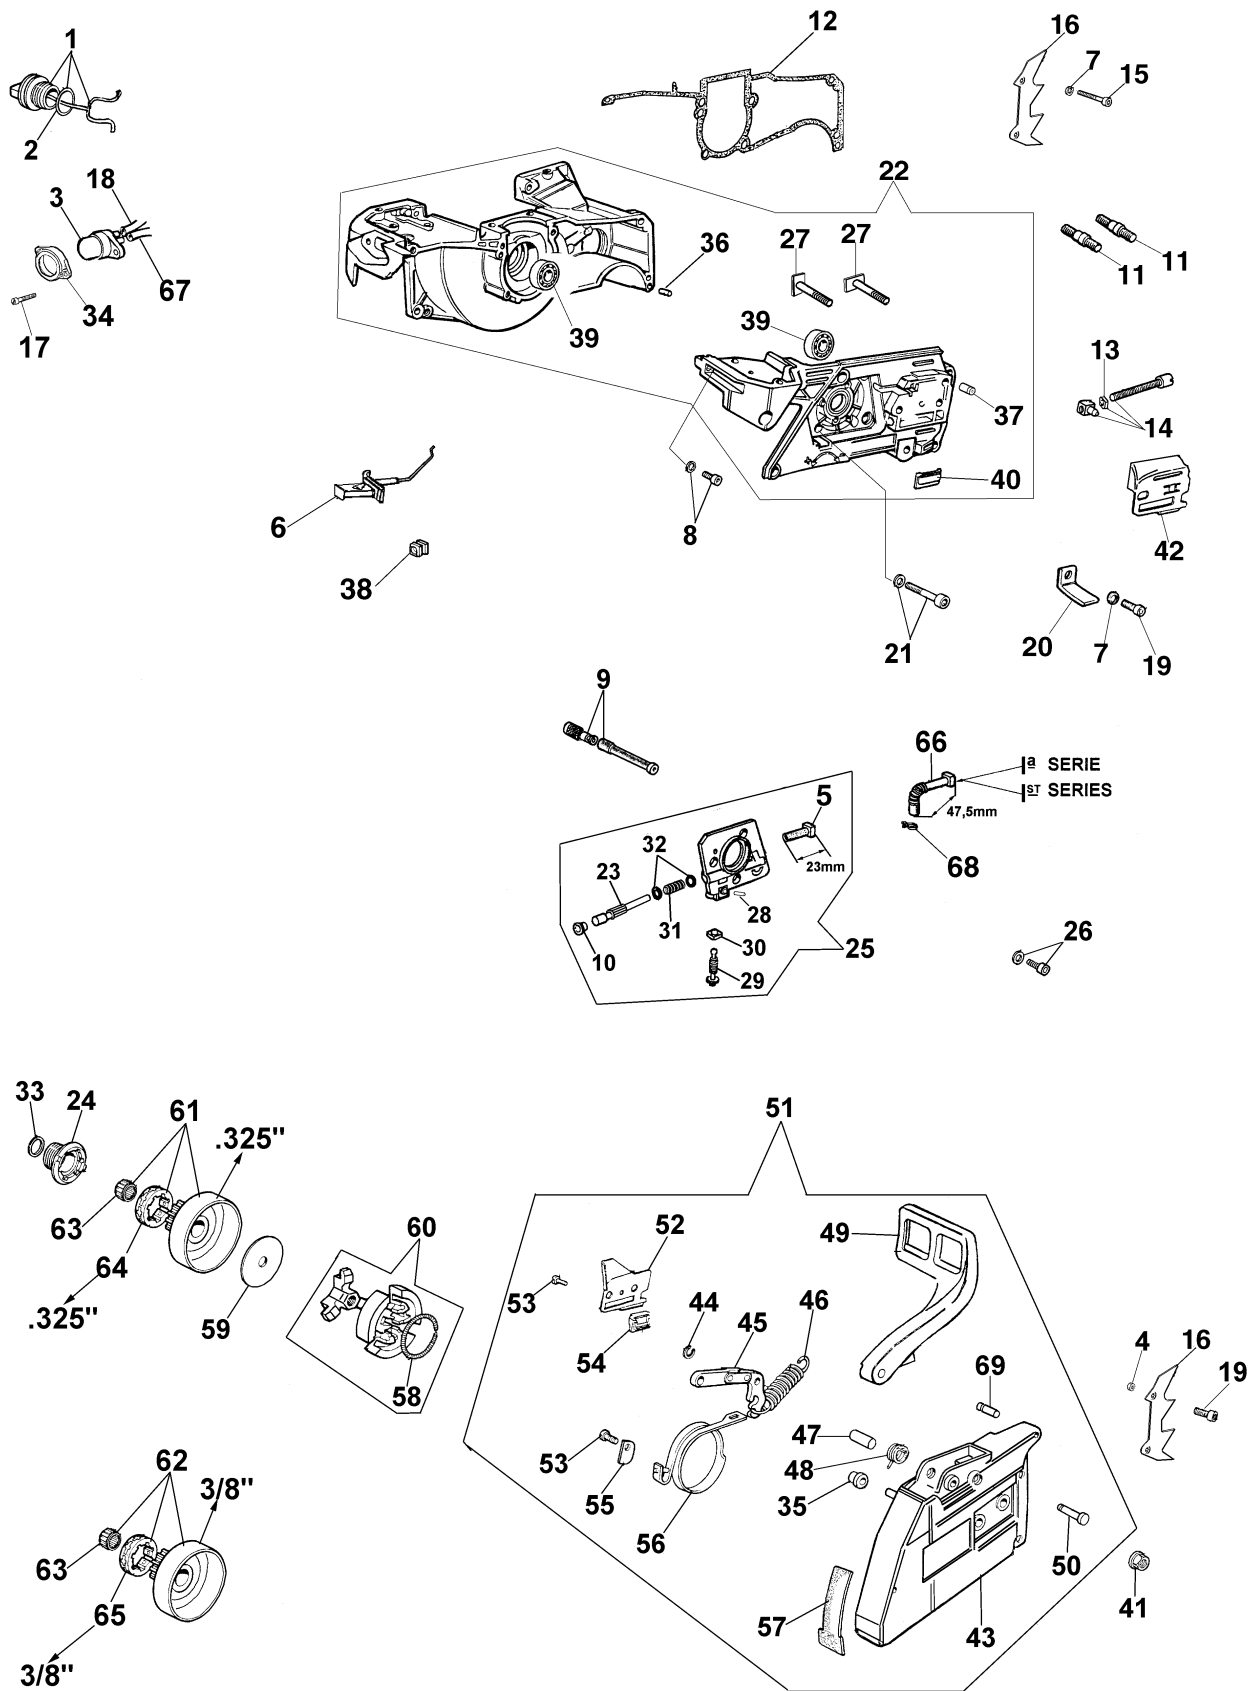

Illustration Crankcase and brake

Illustration Crankcase and brake

Ref.Nu	Qty	Part number	Description	Validity from	Validity till	Notes	Bulletin
1	1	50012009R	Cap				
2	1	099900090	O-ring				
3	1	50010032R	Air purge				
4	2	3914003R	Nut				
5	1	50010163R	Tube				
6	1	50010065R	Starter lever				
7	8	3833073R	Washer				
8	1	093800060B	Screw				
9	1	097000147AR	Oil suction				
10	1	097000078	Cap				
11	2	094500141AR	Stud				
12	1	50010047AR	Gasket				
13	1	50010079	Clamp				
14	1	50010151	Chain tensioner				
15	4	006100303R	Screw				
16	2	50010050B	Spike				
17	1	3960106R	Screw				
18	1	50010090AR	Tube				
19	4	006000251R	Screw				
20	1	097000283R	Clamp				
21	4	3801035	Screw				
22	1	50010342C	Half crankcase assy				
23	1	097000069B	Piston pump				
24	1	50010036AR	Worm gear				
25	1	50012138	Oil pump				
26	3	006000024R	Screw				
27	2	50070052AR	Screw				
28	1	097000062	Plug				
29	1	50010037	Screw				
30	1	097000068	Clamp				
31	1	097000071A	Spring				
32	2	097000070	Washer				
33	1	50010044	Washer				
34	1	50010175	Guard				
35	1	006000300	Bushing				
36	1	3023008R	Plug				
37	1	097000229R	Breather valve				
38	1	097000057R	Grommet				
39	2	3034012R	Bearing				
40	1	50070149	Guard				
41	2	50010148R	Nut				
42	1	50010010AR	Plate				