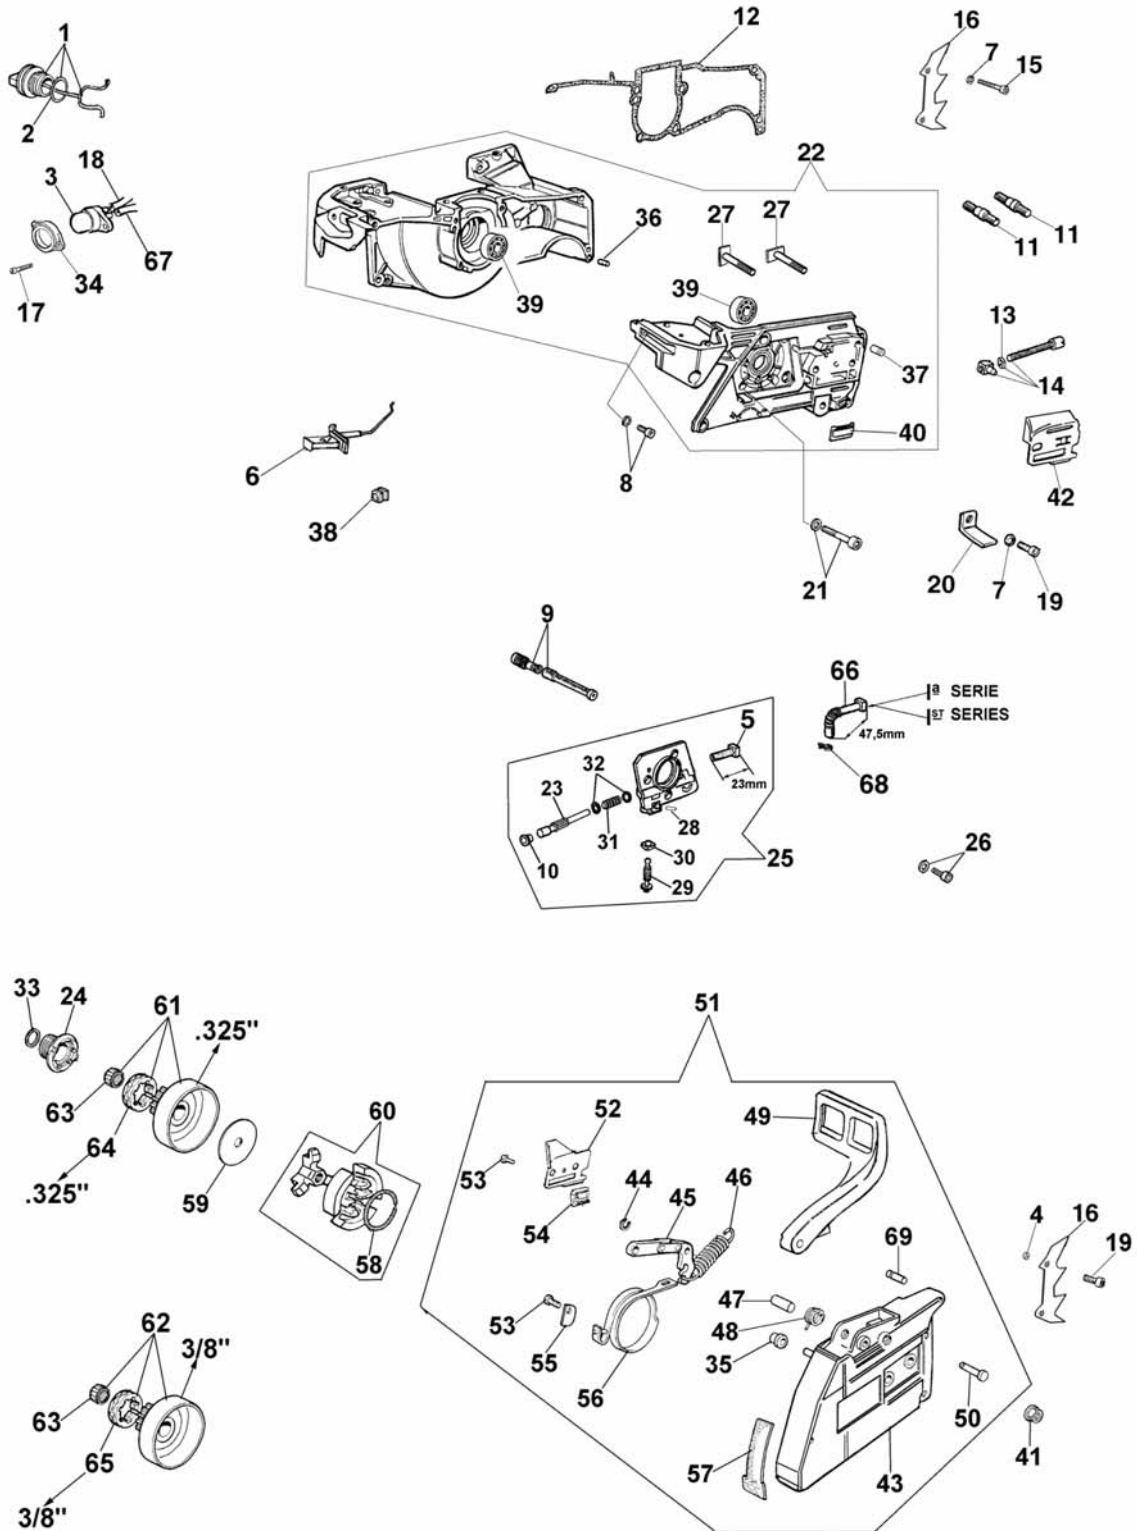

Ref.Nu	Qty	Part number	Description	Validity from	Validity till	Notes	Bulletin
1	1	50012009R	Cpl. cap				
2	1	099900090	O-ring				
3	1	50010032R	Air purge				
4	2	3914003	Nut				
5	1	50010163	Tube				
6	1	50010065	Starter lever				
7	8	3833073	Washer				
8	1	005100987	Screw				
9	1	097000147A	Oil filter				
10	1	097000078	Cap				
11	2	094500141AR	Stud				
12	1	50010047AR	Gasket				
13	1	50010079	Clamp				
14	1	50010151	Chain tensioner				
15	4	006100303	Screw				
16	2	50010050B	Spike				
17	1	3960106	Screw				
18	1	50010090A	Tube				
19	4	006000251R	Screw				
20	1	097000283	Plate				
21	4	3801035	Screw				
22	1	50012131	Crankcase assy				
23	1	097000069B	Piston pump				
24	1	50010036AR	Worm gear				
25	1	50012138	Oil pump				
26	3	006000024	Screw				
27	2	50070052A	Screw				
28	1	097000062	Pin				
29	1	50010037	Adjust. screw				
30	1	097000068	Clamp				
31	1	097000071A	Spring				
32	2	097000070	Washer				
33	1	50010044	Washer				
34	1	50010175	Guard				
35	1	006000300	Bushing				
36	1	3023008R	Pin				
37	1	097000229R	Breather valve				
38	1	097000057	Grommet				
39	2	3034012R	Bearing				
40	1	50070149	Guard				
41	2	50010148R	Nut				
42	1	50010010A	Plate				
43	1	50012003	Chain cover				
44	1	3026003	Ring				
45	1	097000146	Lever				
46	1	099900152A	Spring				
47	1	097000107	Pin				
48	1	50010088AR	Spring				
49	1	50010040	Guard				
50	1	097000106	Pin				
51	1	50012002	Chain cover				
52	1	50070124A	Plate				
53	1	3960045	Screw				
54	1	50070149	Guard				
55	1	50010084	Plate				
56	1	50010039	Brake band				
57	1	50010062	Deflector				
58	1	004900137B	Spring				
59	1	375100012A	Washer				
60	1	50012023AR	Clutch				
61	1	50012050	Clutch drum .325"				
62	1	50022034	Clutch drum 3/8"				
63	1	3037016	Bearing				
64	1	094500046	Ring .325"				
65	1	006100730	Ring 3/8"				
66	1	50010060	Oil line				
67	1	61060012A	Oil line				
68	1	3059003	Band				