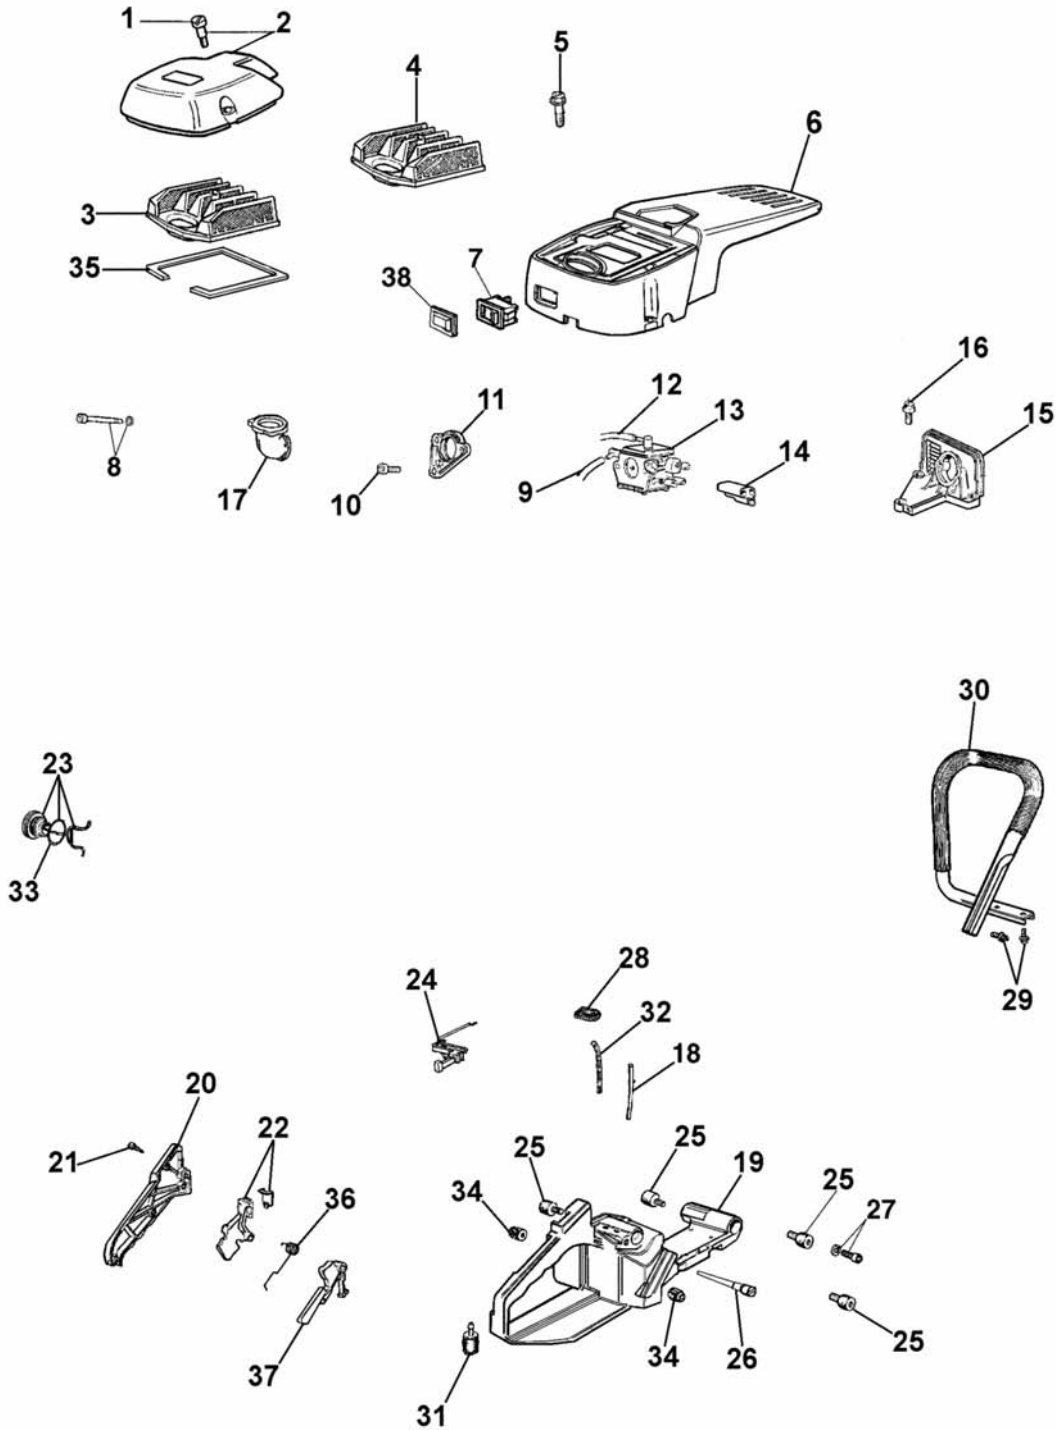

Ref.Nu	Qty	Part number	Description	Validity from	Validity till	Notes	Bulletin
1	1	093000468A	Screw				
2	1	50010121	Cover				
3	1	097000044R	Air filter flock				BT1-017-07/07
4	1	098000092R	Air filter nylon				BT1-017-07/07
5	1	099900296R	Screw				
6	1	50022055	Cover				
7	1	2317021R	Switch				
8	2	61052009B	Screw				
9	1	098000319	Tube				
10	3	3960057	Screw				
11	1	50010028	Flange				
12	1	094000215A	Tube				
13	1	50010302	Carburetor kit HDA-160C				
14	1	50010125	Screw guide				
15	1	50010017	Support				
16	3	097000092AR	Screw				
17	1	50010027R	Manifold				
18	1	61060012A	Oil line				
19	1	50010173A	Tank				
20	1	50010024	Cover				
21	1	3960040R	Screw				
22	1	50010157	Throttle				
23	1	50012008R	Fuel cap				
24	1	52022048A	Throttle				
25	4	097000038AR	Shock absorber				
26	1	099900083A	Tank breather				
27	8	006000251R	Screw				
28	1	50010029	Grommet				
29	1	097000061A	Screw				
30	1	50020016R	Handle				
31	1	50010218R	Fuel filter				
32	1	098000319	Tube				
33	1	099900090	O-ring				
34	2	50010061R	AV-mount				
35	1	097000056	Gasket				
36	1	097000028R	Spring				
37	1	097000025AR	Throttle lever				
38	1	2317013	Guard