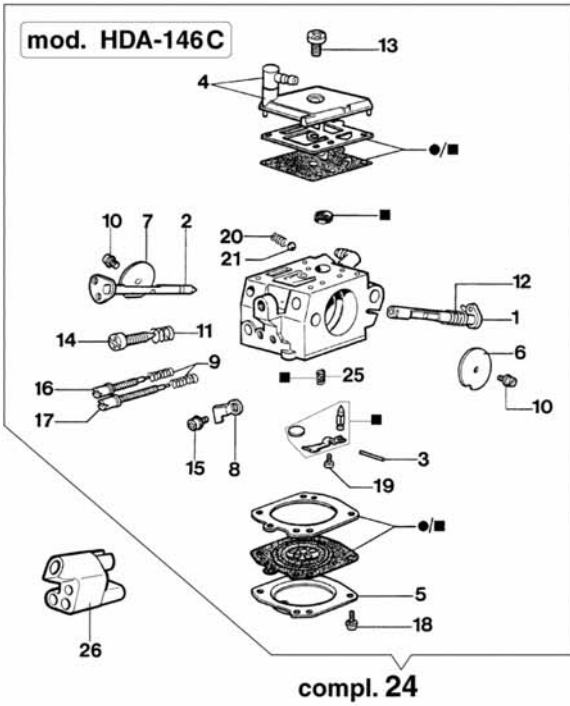

FINO A NOVEMBRE 2004
TILL NOVEMBER 2004
BIS NOVEMBER 2004
HASTA NOVIEMBRE 2004
JUSQU'A NOVEMBRE 2004

23 ■ KIT RIPARAZIONE
REPAIR KIT

22 ● KIT MEMBRANE & GUARNIZIONI
DIAPHRAGM & GASKET SET