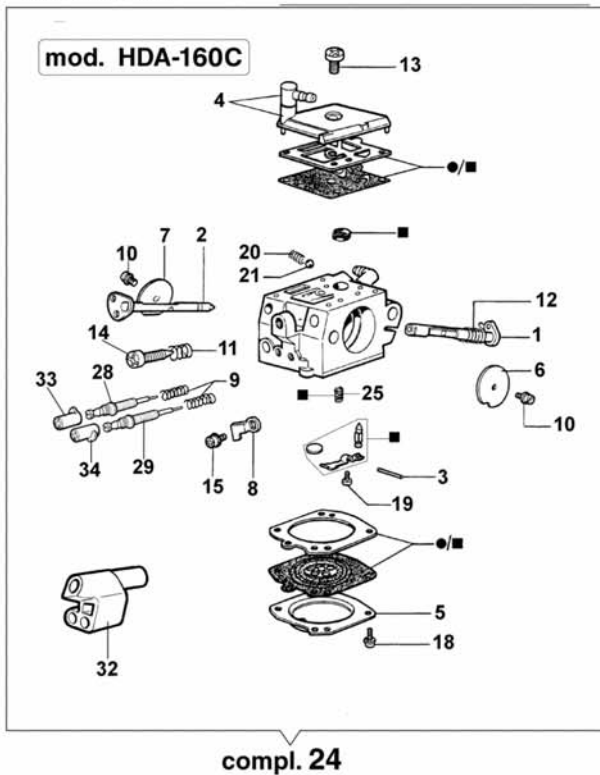

DA NOVEMBRE 2004
FROM NOVEMBER 2004
AB NOVEMBER 2004
DESDE NOVEMBRE 2004
DEPUIS NOVEMBRE 2004

23 ■ KIT RIPARAZIONE
REPAIR KIT

22 ● KIT MEMBRANE & GUARNIZIONI
DIAPHRAGM & GASKET SET