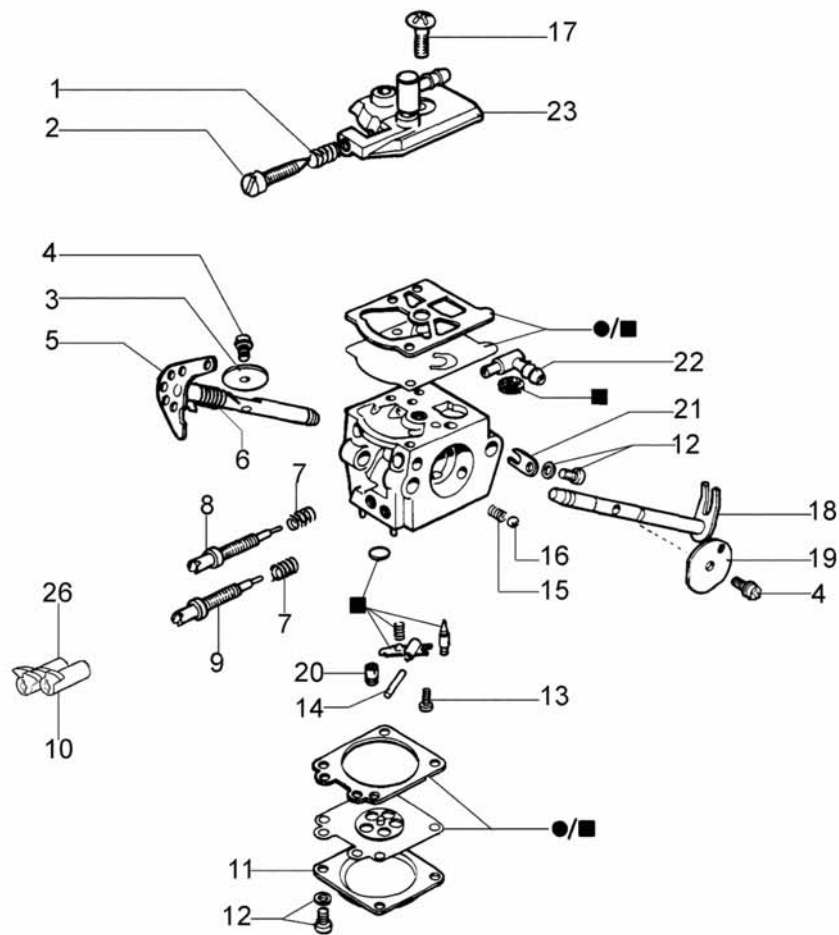

mod. Walbro WT-494A

compl p.n. 2318720R

24 ■ Kit riparazione
Repair kit

25 ● Kit membrane e guarnizioni
Diaphragm and gasket kit

Ref.Nu	Qty	Part number	Description	Validity from	Validity till	Notes	Bulletin
1	1	094600148	Spring				
2	1	094600145	Screw				
3	1	094600137	Shutter				
4	1	003300209	Screw				
5	1	094600256	Shaft				
6	1	094600208	Spring				
7	2	035000165	Spring				
8	1	2318726	Screw L				
9	1	2318725	Screw H				
10	1	2318695	Cap				
11	1	2318191	Cover				
12	4	035000162	Screw				
13	1	003300202	Screw				
14	1	003300201	Spindle				
15	1	095000146	Spring				
16	1	094600143	Ball				
17	1	003300197	Screw				
18	1	094600138	Shaft				
19	1	094600140	Shutter				
20	1	093500218	Jet				
21	1	094600257	Clip				
22	1	003300036	Fittings				
23	1	094600135	Cover				
24	1	094600209	Repair kit				
25	1	094600210	Kit guarn				
26	1	2318694	Cap