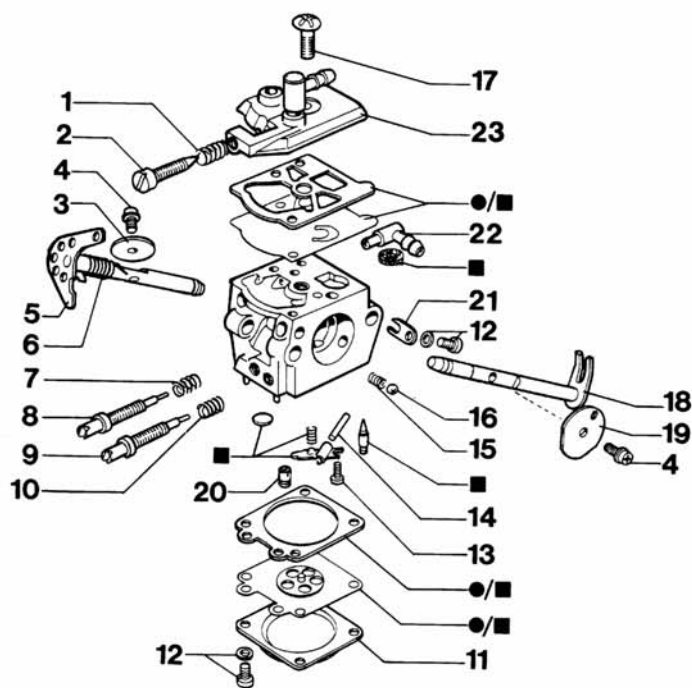

Ref.Nu	Qty	Part number	Description	Validity from	Validity till	Notes	Bulletin
1	1	094500033	Washer				
2	1	005000165	Bearing				
3	1	094500761	Clutch drum .325"				
4	1	004000352	Washer				
5	1	094000129AR	Clutch				
6	1	094500029	Spring				
7	10	094600041AR	Screw				
8	1	094600198	Plate				
9	1	095000286	Plate				
10	1	094600382	Chain cover				
11	1	095000219	Spring				
12	1	095000291	Pin				
13	1	095000226	Pin				
14	1	095000222	Guard				
15	1	094600370	Cover				
16	1	095000220	Spring				
17	1	095000290	Pin				
18	1	094600410	Chain cover				
19	1	094600381AR	Guard				
20	1	50012026	Chain tensioner screw				
21	1	50010079	Clamp				
22	1	094600074	Spike				
23	2	50010148R	Nut				
24	1	094600178	Brake band				
25	1	094600068C	Spring				
26	1	094600411	Lever				
27	1	094600377R	Cover				
28	3	094600101A	Spring				
29	1	094600077	Strap				
30	1	094600374	Handle				
31	1	094600375	Handle				
32	1	099900297	Screw				
33	1	094600376R	Handle				
34	1	094600059	Throttle cable				
35	1	094600451	Washer				
36	1	094600198	Plate				
37	1	094500298	Clutch drum				
38	1	094500046	Ring .325"				

mod. Walbro WT-494A

compl p.n. 2318720R

24 ■ Kit riparazione
Repair kit

25 ● Kit membrane e guarnizioni
Diaphragm and gasket kit

Ref.Nu	Qty	Part number	Description	Validity from	Validity till	Notes	Bulletin
1	1	094600148	Spring				
2	1	094600145	Screw				
3	1	094600137	Shutter				
4	1	003300209	Screw				
5	1	094600256	Shaft				
6	1	094600208	Spring				
7	2	035000165	Spring				
8	1	2318726	Screw L				
9	1	2318725	Screw H				
10	1	2318695	Cap				
11	1	2318191	Cover				
12	4	035000162	Screw				
13	1	003300202	Screw				
14	1	003300201	Spindle				
15	1	095000146	Spring				
16	1	094600143	Ball				
17	1	003300197	Screw				
18	1	094600138	Shaft				
19	1	094600140	Shutter				
20	1	093500218	Jet				
21	1	094600257	Clip				
22	1	003300036	Fittings				
23	1	094600135	Cover				
24	1	094600209	Repair kit				
25	1	094600210	Kit guarn				
26	1	2318694	Cap				