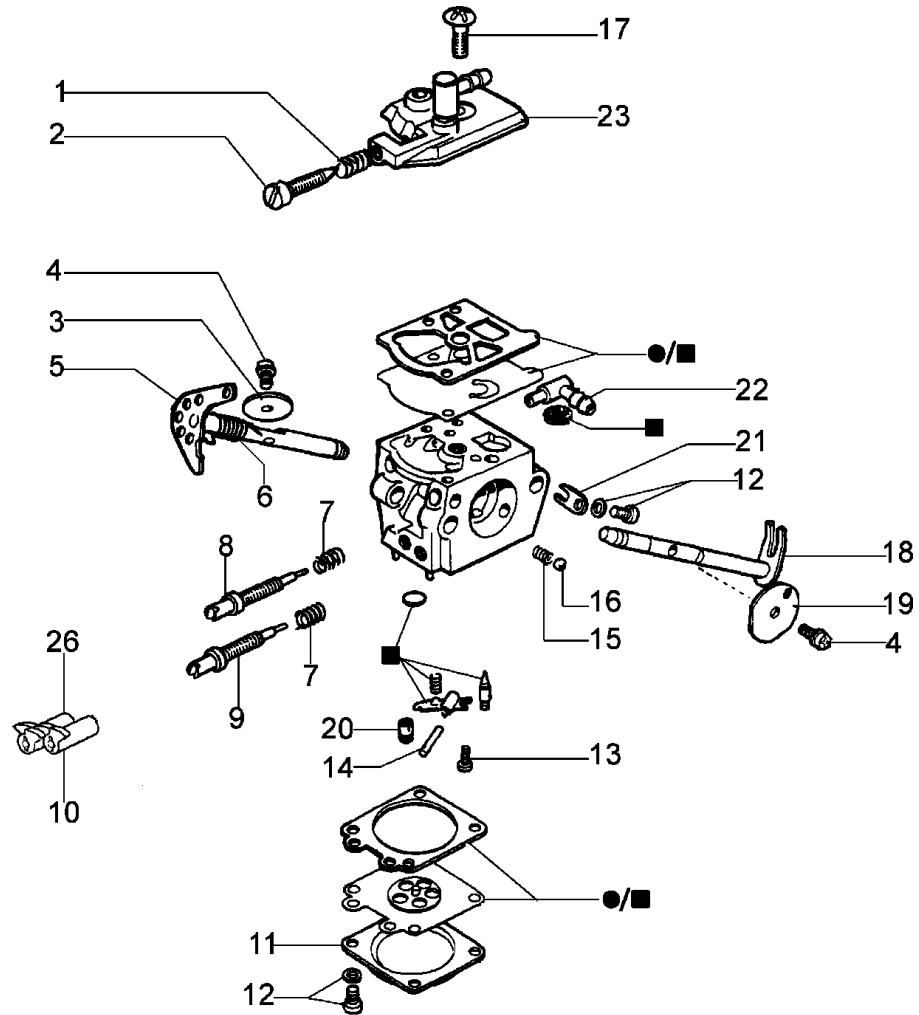

mod.Walbro WT-494A

compl p.n. 2318720R

24 ■ Kit riparazione
Repair kit

25 ● Kit membrane e guarnizioni
Diaphragm and gasket kit

Drawing Euro1 carburetor

Reference	Qty	Item number	Description
1	1	094600148	Spring
2	1	094600145	Screw
3	1	094600137	Shutter
4	1	003300209	Screw
5	1	094600256	Shaft
6	1	094600208	Spring
7	2	035000165	Spring
8	1	2318726	Screw L
9	1	2318725	Screw H
10	1	2318695	Cap
11	1	2318191	Cover
12	4	035000162	Screw
13	1	003300202	Screw
14	1	003300201	Spindle
15	1	095000146	Spring
16	1	094600143	Ball
17	1	003300197	Screw
18	1	094600138	Shaft
19	1	094600140	Shutter
20	1	093500218	Jet
21	1	094600257	Clip
22	1	003300036	Fitting
23	1	094600135	Cover
24	1	094600209	Repair kit
25	1	094600210	Diaphragm and gasket set
26	1	2318694	Cap