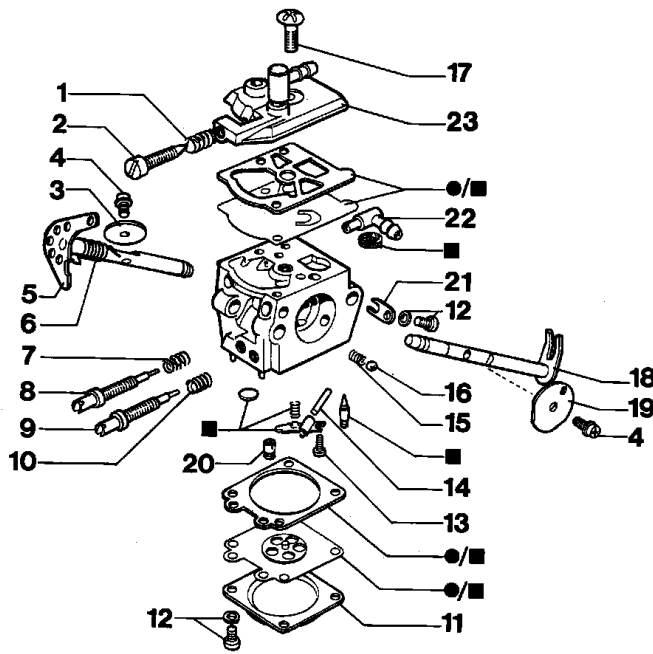

Drawing Handle and chain brake

Reference	Qty	Item number	Description
1	1	094500033	Washer
2	1	005000165	Bearing
3	1	094500761	Clutch drum .325"
4	1	004000352	Washer
5	1	094000129AR	Clutch
6	1	094500029	Spring
7	10	094600041R	Screw
8	1	094600198	Plate
9	1	095000286	Plate
10	1	094600382	Chain cover
11	1	095000219	Spring
12	1	095000291	Pin
13	1	095000226	Pin
14	1	095000222	Guard
15	1	094600370	Cover
16	1	095000220	Spring
17	1	095000290	Pin
18	1	094600410	Chain cover
19	1	094600381AR	Guard
20	1	50012026	Chain tensioner screw
21	1	50010079	Clamp
22	1	094600074	Spike
23	2	50010148R	Nut
24	1	094600178	Brake band
25	1	094600068C	Spring
26	1	094600411	Lever
27	1	094600377R	Cover
28	3	094600101A	Spring
29	1	094600077	Strap
30	1	094600374	Handle
31	1	094600375	Handle
32	1	099900297	Screw
33	1	094600376R	Handle
34	1	094600059	Throttle cable
35	1	094600451	Washer
36	1	094600198	Plate
37	1	094500298	Clutch drum
38	1	094500046	Ring .325"

mod.Walbro WT-494A

compl p.n. 2318720R

24 ■ Kit riparazione
Repair kit

25 ● Kit membrane e guarnizioni
Diaphragm and gasket kit

Drawing Euro1 carburetor

Reference	Qty	Item number	Description
1	1	094600148	Spring
2	1	094600145	Screw
3	1	094600137	Shutter
4	1	003300209	Screw
5	1	094600256	Shaft
6	1	094600208	Spring
7	2	035000165	Spring
8	1	2318726	Screw L
9	1	2318725	Screw H
10	1	2318695	Cap
11	1	2318191	Cover
12	4	035000162	Screw
13	1	003300202	Screw
14	1	003300201	Spindle
15	1	095000146	Spring
16	1	094600143	Ball
17	1	003300197	Screw
18	1	094600138	Shaft
19	1	094600140	Shutter
20	1	093500218	Jet
21	1	094600257	Clip
22	1	003300036	Fitting
23	1	094600135	Cover
24	1	094600209	Repair kit
25	1	094600210	Diaphragm and gasket set
26	1	2318694	Cap