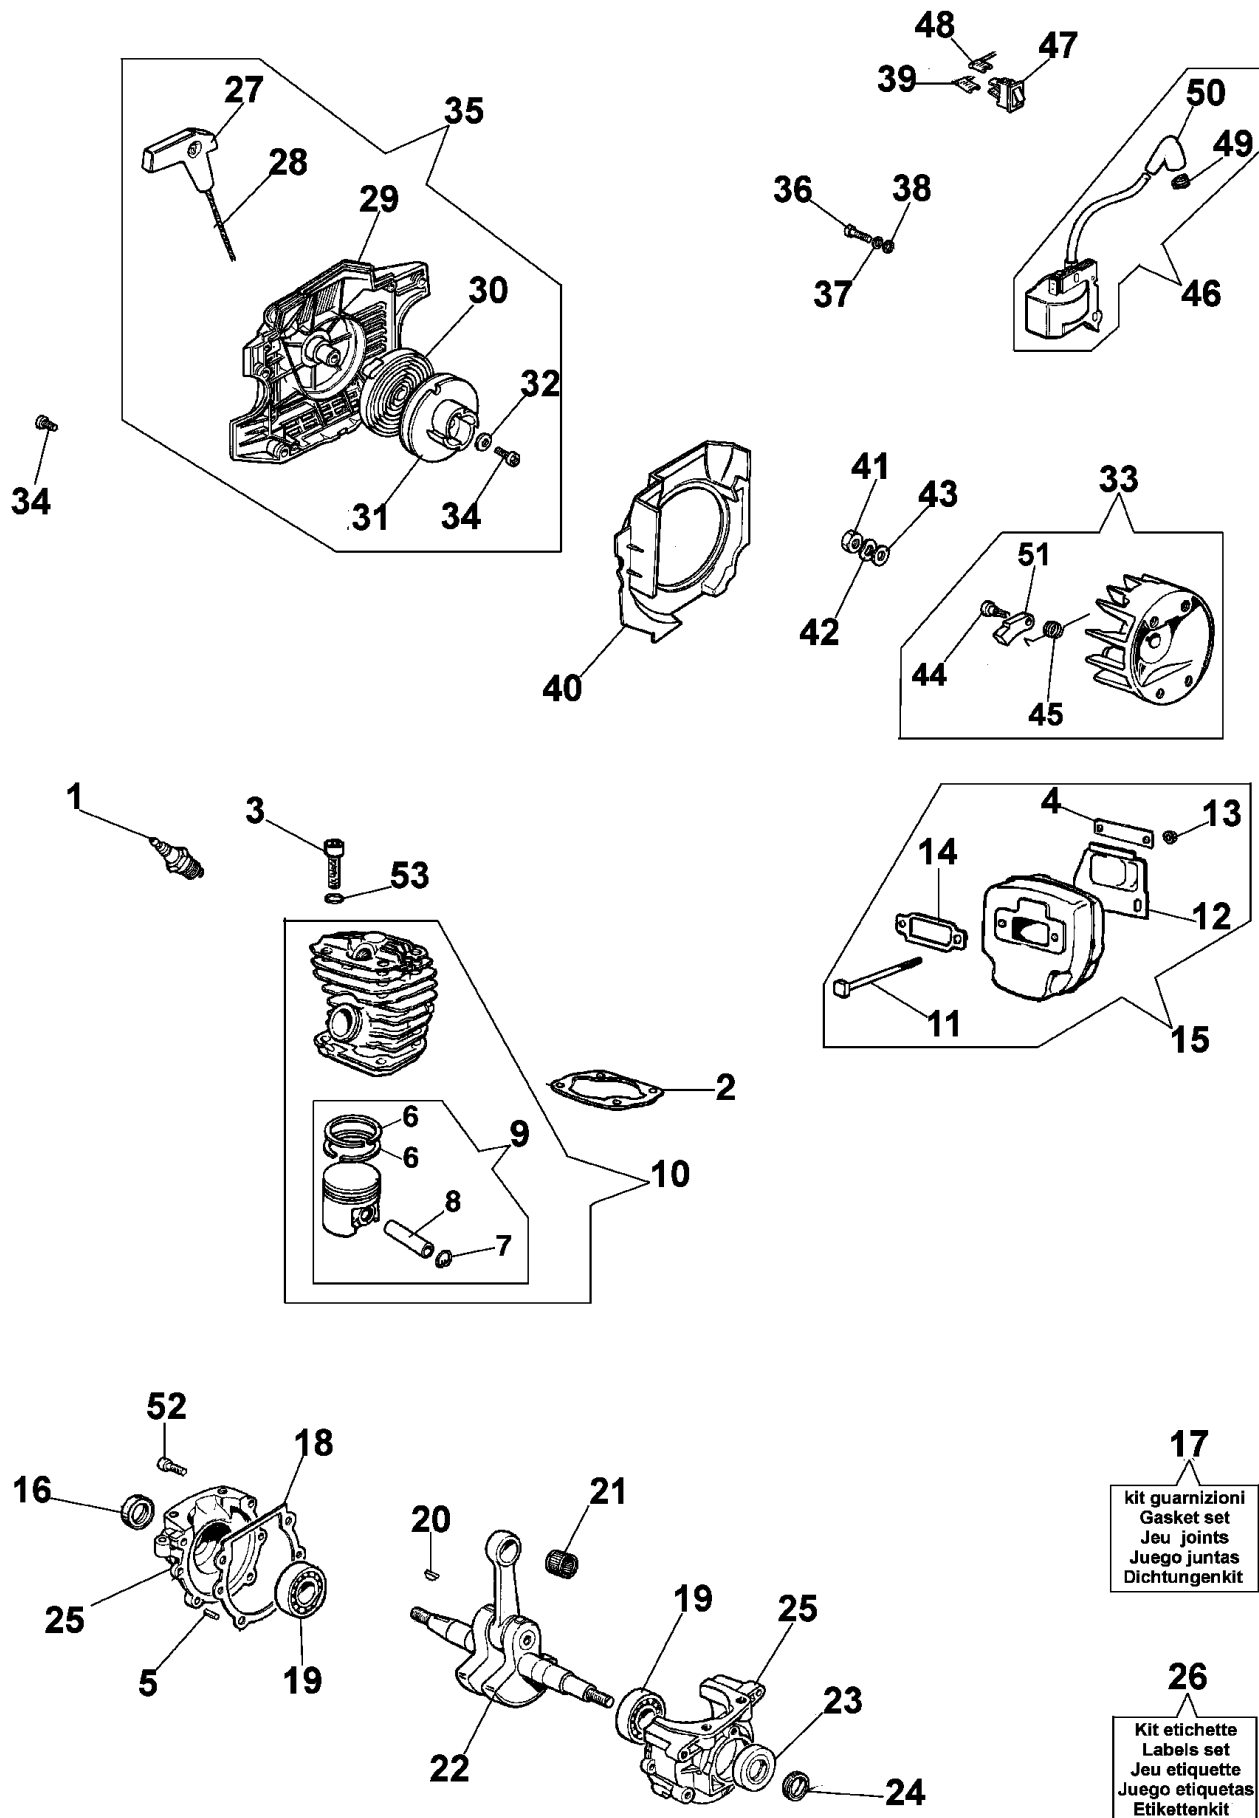

Drawing

Engine

Reference	Qty	Item number	Description
50	1	094100014	Spark plug cap
51	2	004000140	Pawl
52	4	099900311B	Screw
53	4	3833076	Washer