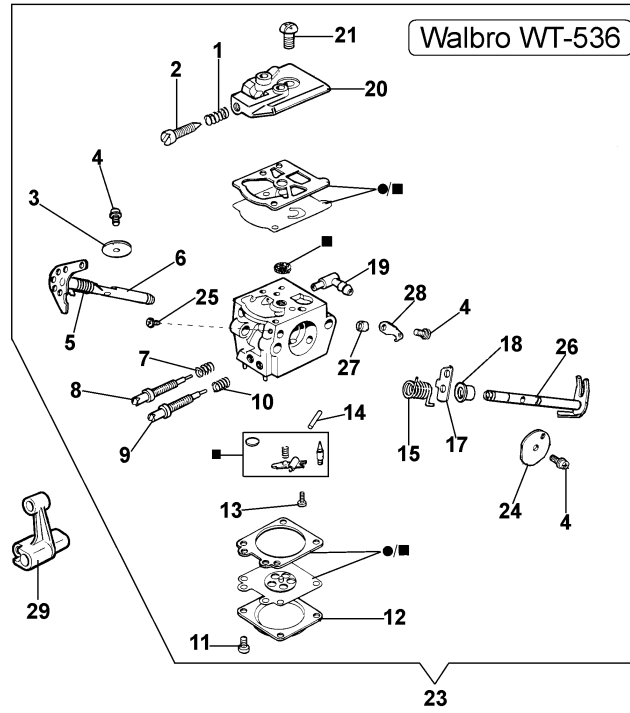

FINO A NOVEMBRE 2004
TILL NOVEMBER 2004
BIS NOVEMBER 2004
HASTA NOVIEMBRE 2004
JUSQU'A NOVEMBRE 2004

16 ■ KIT RIPARAZIONE
REPAIR KIT
22 ● KIT MEMBRANE & GUARNIZIONI
DIAPHRAGM & GASKET SET