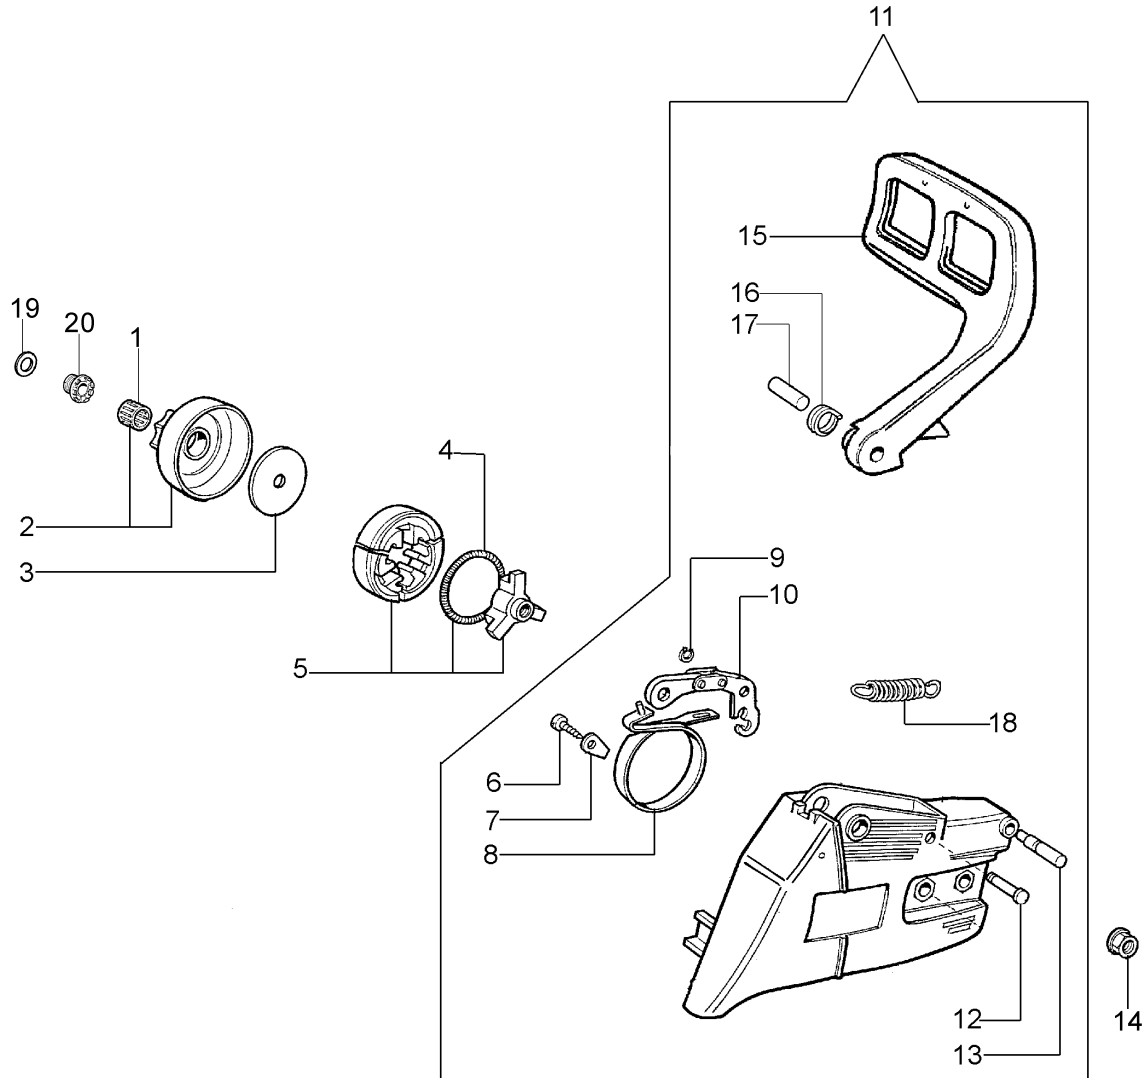

Illustration Clutch assy

Illustration Clutch assy

Ref.Nu	Qty	Part number	Description	Validity from	Validity till	Notes	Bulletin
1	1	50030372	Bearing				
2	1	50050136A	Chain sprocket 3/8				
3	1	004000352R	Washer				
4	1	094500029	Spring				
5	1	094000129AR	Clutch				
6	1	3960070AR	Screw				
7	1	50050125R	Plate				
8	1	50050039R	Brake band				
9	1	3026003	Ring				
10	1	097000146	Lever				
11	1	50052002AR	Chain cover assy				
12	1	097000106R	Plug				
13	1	50050064R	Pin				
14	2	50010148R	Nut				
15	1	50050040R	Guard				
16	1	50010088AR	Spring				
17	1	50050066	Plug				
18	1	095000219AR	Spring				
19	1	004400285	Washer				
20	1	50050025R	Worm gear 3/8				

Illustration Handle

Ref.Nu	Qty	Part number	Description	Validity from	Validity till	Notes	Bulletin
1	3	097000061AR	Screw				
2	3	50050047AR	Spring				
3	1	50052045	Throttle kit				
4	1	50050214AR	Cover				
5	1	097000028R	Spring				
6	1	50050123R	Strap				
7	1	50120029R	Fuel tank				
8	2	50052005R	Tank cap				
9	2	3960073R	Screw				
10	2	3049025	O-ring				
11	1	094600450R	Fuel filter				
12	4	094600041AR	Screw				
13	1	3960057R	Screw				
14	1	50050070AR	Tube				
15	1	50050096AR	Lever				
16	2	50010061R	AV-mount				
17	1	3918010R	Washer				
18	1	50050072	Cap				
19	1	094500575R	Spring				
20	1	094500577AR	Breather valve				
21	1	50050071R	Breather valve				
22	3	50050182R	Support				
23	1	50070197A	Knob				
24	1	50050044A	Throttle rod				
25	2	3059017	Band				
26	1	50050119	Plate				