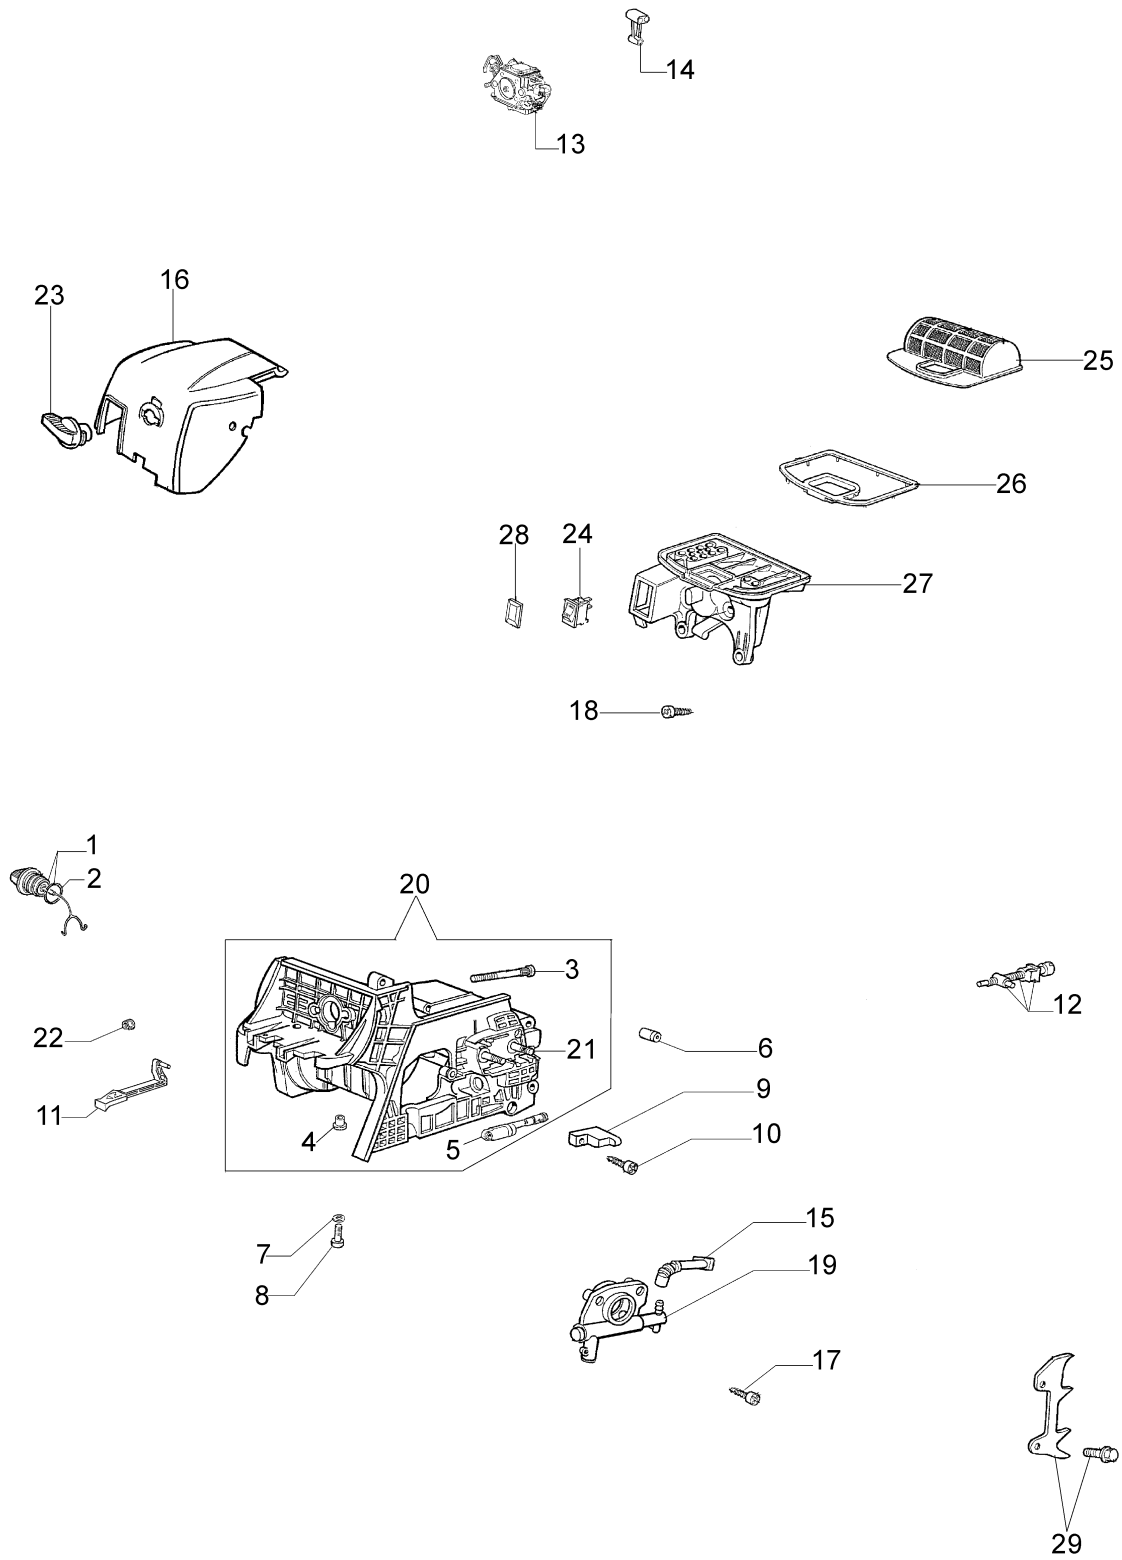

Illustration Crankcase and air filter

Illustration Crankcase and air filter

Ref.Nu	Qty	Part number	Description	Validity from	Validity till	Notes	Bulletin
1	1	50052005R	Tank cap				
2	1	3049025	O-ring				
3	2	50070067A	Tie rod				
4	4	50050067	Spacer				
5	1	50052006B	Oil filter				
6	1	097000229R	Breather valve				
7	4	3833073R	Washer				
8	4	3860096R	Screw				
9	1	094600369R	Guard				
10	1	094600041AR	Screw				
11	1	50050269B	Starter lever				
12	1	50050133	Chain tensioner kit				
13	1	50050260	Carburetor WT-562				
14	1	50050121	Screw guide				
15	1	50050049R	Tube				
16	1	50050037	Cover				
17	3	3960074	Screw				
18	2	3960057R	Screw				
19	1	50050020R	Oil pump				
20	1	50060091AR	Crankcase				
21	2	50050052R	Stud				
22	1	3933100R	Nut				
23	1	50050034	Knob				
24	1	2317021R	Switch				
25	1	50050036AR	Air filter				BT1-017-07/07
25	1	50050331R	Air filter optional				BT1-017-07/07
26	1	50050056BR	Gasket				
27	1	50050035C	Support				
28	1	2317013	Guard				
29	1	50062023	Spike				

Illustration Clutch assy

Illustration Clutch assy

Ref.Nu	Qty	Part number	Description	Validity from	Validity till	Notes	Bulletin
1	1	50030372	Bearing				
2	1	50050136A	Chain sprocket 3/8				
3	1	004000352R	Washer				
4	1	094500029	Spring				
5	1	094000129AR	Clutch				
6	1	3960070AR	Screw				
7	1	50050125R	Plate				
8	1	50050039R	Brake band				
9	1	3026003	Ring				
10	1	097000146	Lever				
11	1	50052002AR	Chain cover assy				
12	1	097000106R	Plug				
13	1	50050064R	Pin				
14	2	50010148R	Nut				
15	1	50050040R	Guard				
16	1	50010088AR	Spring				
17	1	50050066	Plug				
18	1	095000219AR	Spring				
19	1	004400285	Washer				
20	1	50050025R	Worm gear 3/8				