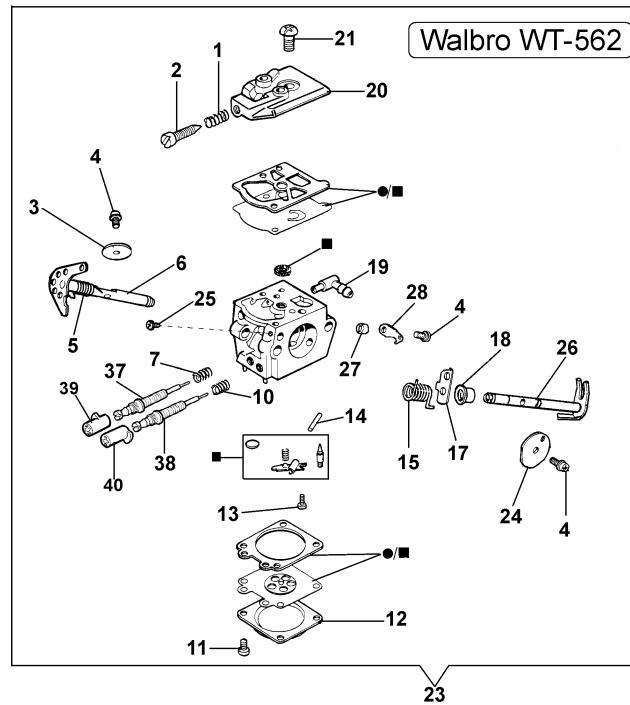

DA NOVEMBRE 2004
FROM NOVEMBER 2004
AB NOVEMBER 2004
DESDE NOVIEMBRE 2004
DEPUIS NOVEMBRE 2004

16 ■ KIT RIPARAZIONE
REPAIR KIT
22 ● KIT MEMBRANE & GUARNIZIONI
DIAPHRAGM & GASKET SET