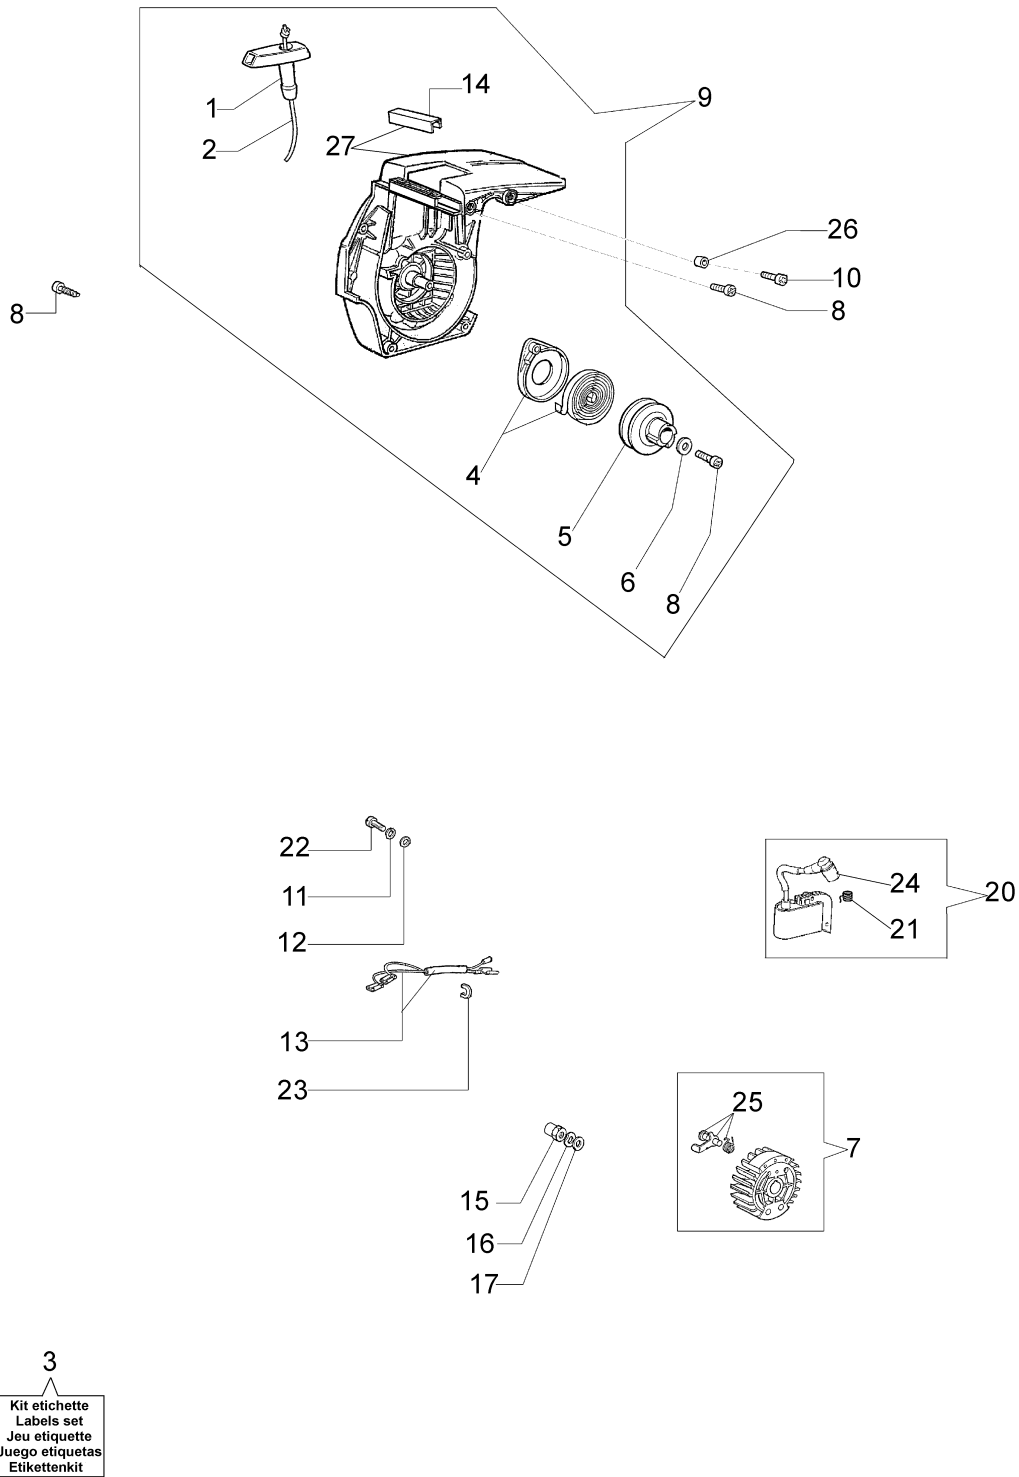

Illustration Starter Assy

Illustration Starter assy

Ref.Nu	Qty	Part number	Description	Validity from	Validity till	Notes	Bulletin
1	1	097000064AR	Starter handle				
2	1	50070123R	Starter rope				
3	1	50060031	Labels kit				
4	1	50050073R	Spring				
5	1	50050017AR	Starter pulley				
6	1	094500034R	Washer				
7	1	50050240R	Flywheel				
8	1	3960057R	Screw				
9	1	50110086	Starter assy				
10	1	3960082BR	Screw				
11	1	006000315R	Washer				
12	1	3916004R	Washer				
13	1	50050081	Cable				
14	1	50050148	Plate				
15	1	50050261	Nut				
16	1	3833080	Washer				
17	1	005000361	Washer				
20	1	50050013AR	Ignition coil				
21	1	50050127	Spring				
22	1	3960075R	Screw				
23	1	005000347A	Grommet				
24	1	50050126	Spark plug cap				
25	1	50072029	Pawl				
26	1	50050124	Spacer				
27	1	50110087	Cover