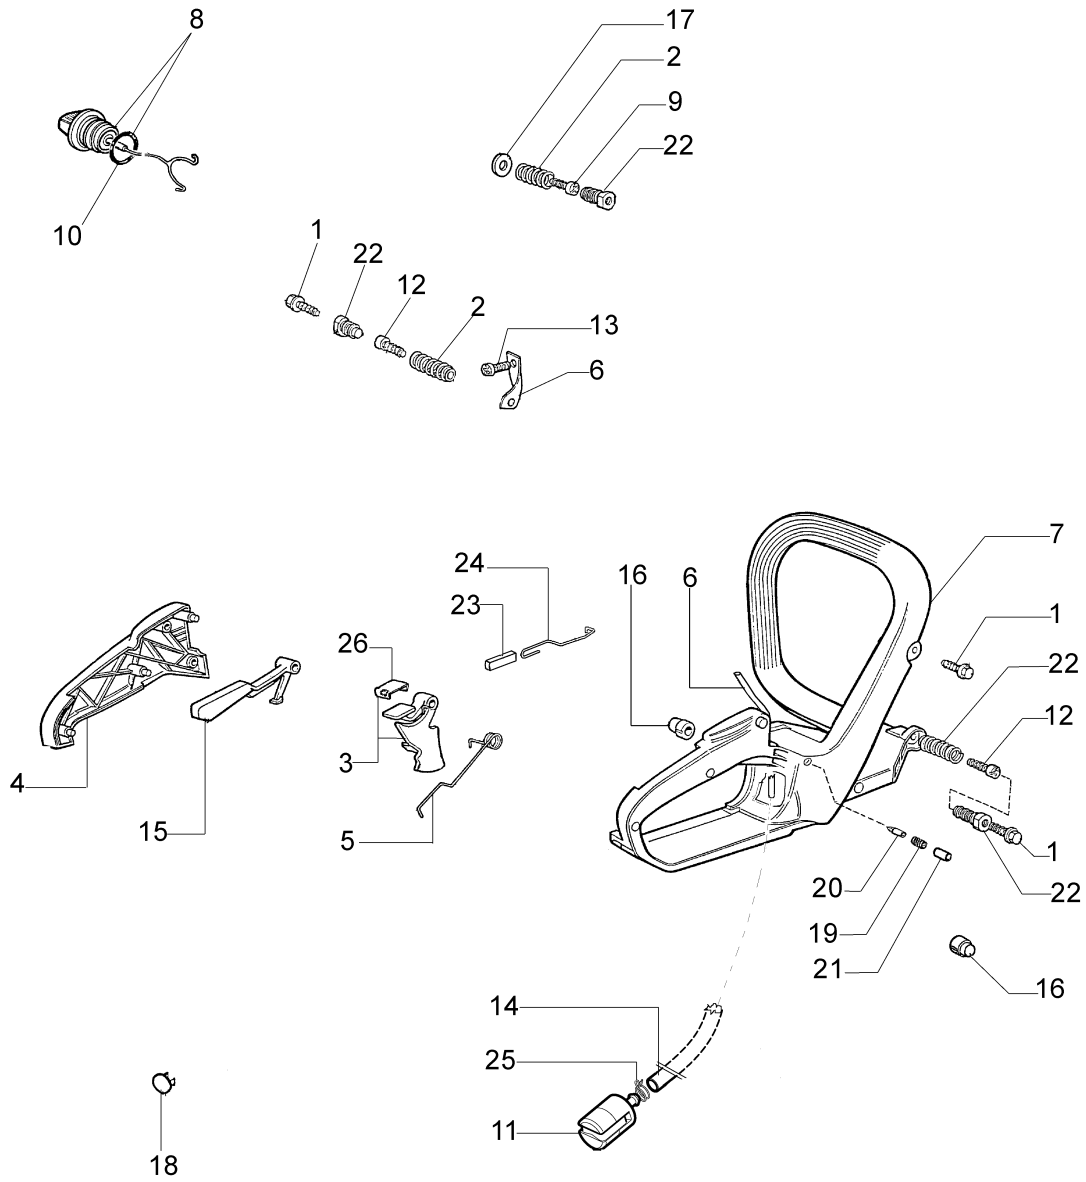

Illustration Clutch assy

Illustration Clutch assy

Ref.Nu	Qty	Part number	Description	Validity from	Validity till	Notes	Bulletin
1	1	50030372	Bearing				
2	1	50050136A	Chain sprocket 3/8				
3	1	004000352R	Washer				
4	1	094500029	Spring				
5	1	094000129AR	Clutch				
6	1	3960070AR	Screw				
7	1	50050125R	Plate				
8	1	50050039R	Brake band				
9	1	3026003	Ring				
10	1	097000146	Lever				
11	1	50052002AR	Chain cover assy				
12	1	097000106R	Plug				
13	1	50050064R	Pin				
14	2	50010148R	Nut				
15	1	50050040R	Guard				
16	1	50010088AR	Spring				
17	1	50050066	Plug				
18	1	095000219AR	Spring				
19	1	004400285	Washer				
20	1	50050025R	Worm gear 3/8				

Illustration Handle

Ref.Nu	Qty	Part number	Description	Validity from	Validity till	Notes	Bulletin
1	3	097000061AR	Screw				
2	3	50050047AR	Spring				
3	1	50052045	Throttle kit				
4	1	50050214AR	Cover				
5	1	097000028R	Spring				
6	1	50050123R	Strap				
7	1	50120029R	Fuel tank				
8	2	50052005R	Tank cap				
9	2	3960073R	Screw				
10	2	3049025	O-ring				
11	1	094600450R	Fuel filter				
12	4	094600041AR	Screw				
13	1	3960057R	Screw				
14	1	50050070AR	Tube				
15	1	50050096AR	Lever				
16	2	50010061R	AV-mount				
17	1	3918010R	Washer				
18	1	50050072	Cap				
19	1	094500575R	Spring				
20	1	094500577AR	Breather valve				
21	1	50050071R	Breather valve				
22	3	50050182R	Support				
23	1	50070197A	Knob				
24	1	50050044A	Throttle rod				
25	2	3059017	Band				
26	1	50050119	Plate				