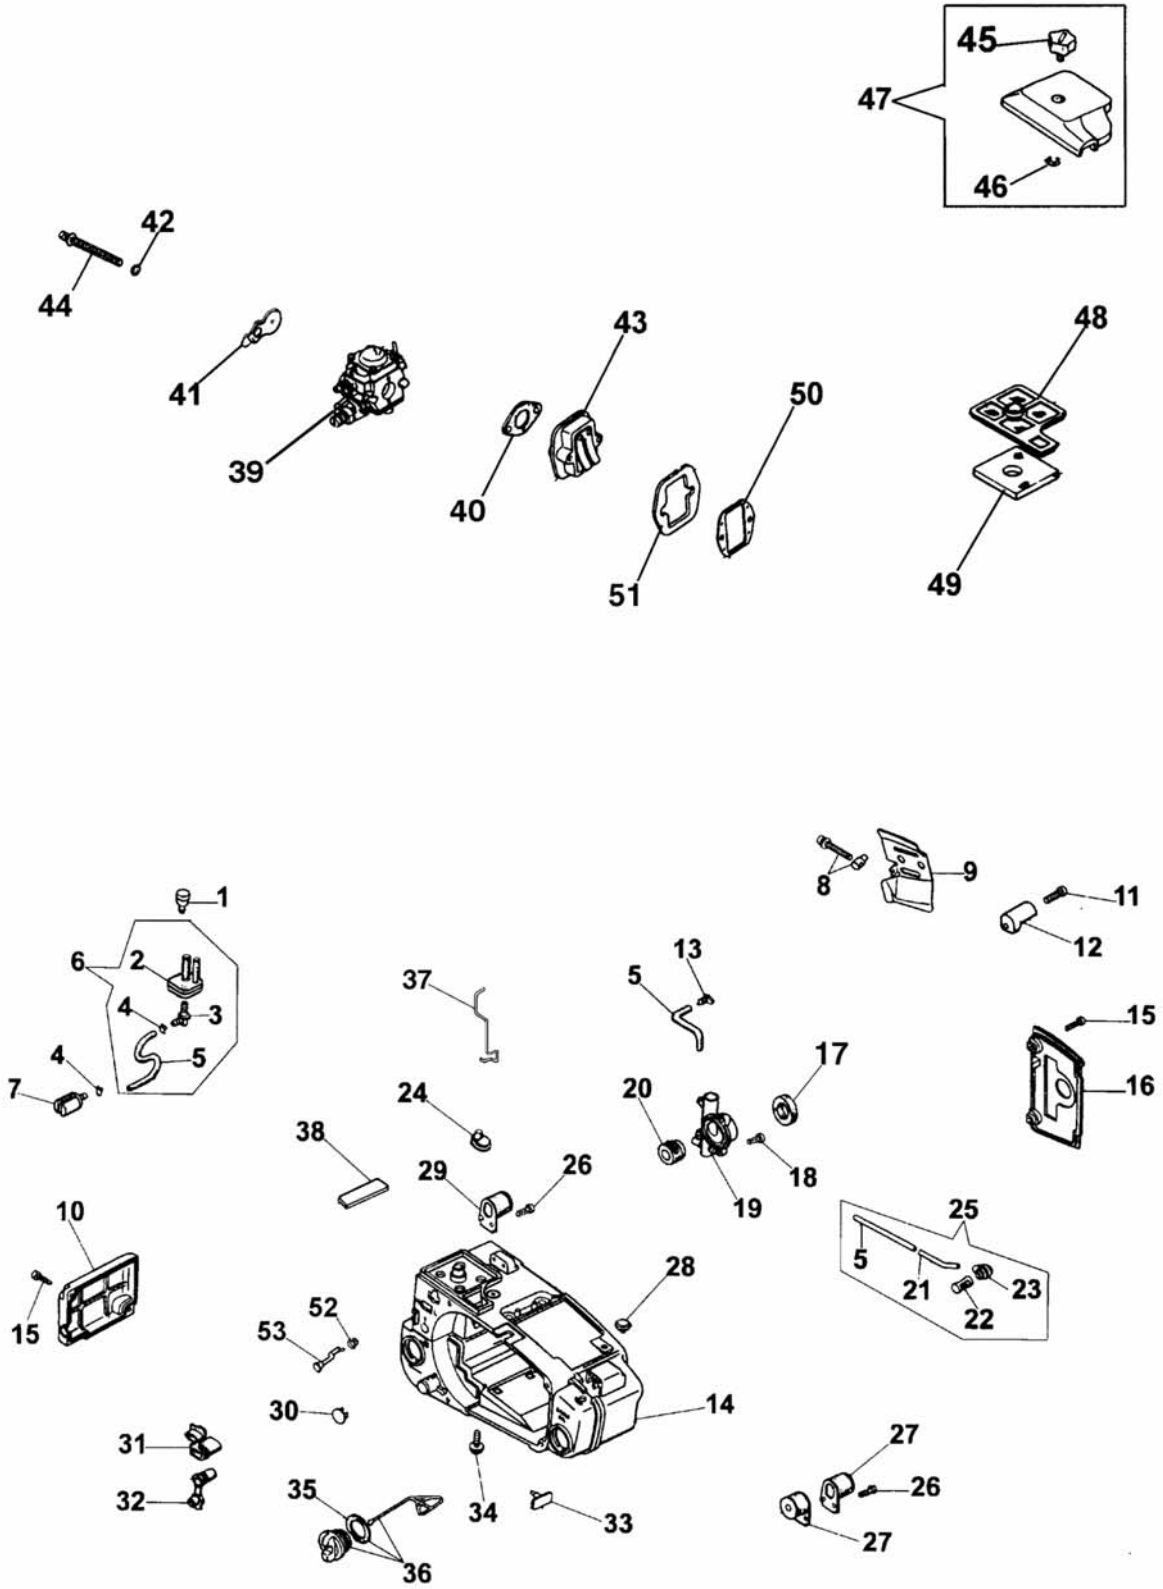

Ref.Nu	Qty	Part number	Description	Validity from	Validity till	Notes	Bulletin
1	2	50030285	Screw				
2	1	50040189R	Crankcase				
3	4	50030004R	Screw				
4	1	50030013R	Seal ring				
5	1	50030014R	Ring				
6	2	50030012R	Bearing				
7	1	50030011R	Crankshaft assy				
8	1	61070074	Seal ring				
9	2	50030010R	Spacer				
10	1	50030009R	Bearing				
11	2	50030008R	Ring				
12	1	50030007R	Piston pin				
13	1	50030006R	Piston ring Ø37				
14	1	50030002R	Cylinder Ø37				
15	1	50030388R	Gasket				
16	1	50030309	Muffler				
17	1	50030297R	Spark plug				
18	1	50032010	Piston assy Ø37				
19	1	50032008	Gasket set				
20	1	093500397	Handle				
21	1	4098073R	Starter rope				
22	1	004000132R	Spring				
23	1	094000033AR	Starter pulley				
24	2	004000436R	Pin				
25	2	50030112	Spring				
26	2	004000140R	Pawl				
27	1	50030143R	Flywheel				
28	1	005000361	Washer				
29	1	004000142	Nut				
30	1	50030272	Screw				
31	1	50030161	Flange				
32	2	50030295	Screw				
33	1	3833080	Washer				
34	1	50030287	Spark plug cap				
35	1	50030267	Spring				
36	1	094500034R	Washer				
38	1	50030145R	Spacer				
39	4	50030269R	Screw				
40	1	50032025R	Starter case				
41	1	094600041AR	Screw				
42	1	50030142R	Ignition coil				
43	1	50030160R	Bushing				
44	1	50030150R	Sheath				
45	1	50030151R	Switch				
46	1	50030315	Labels set				