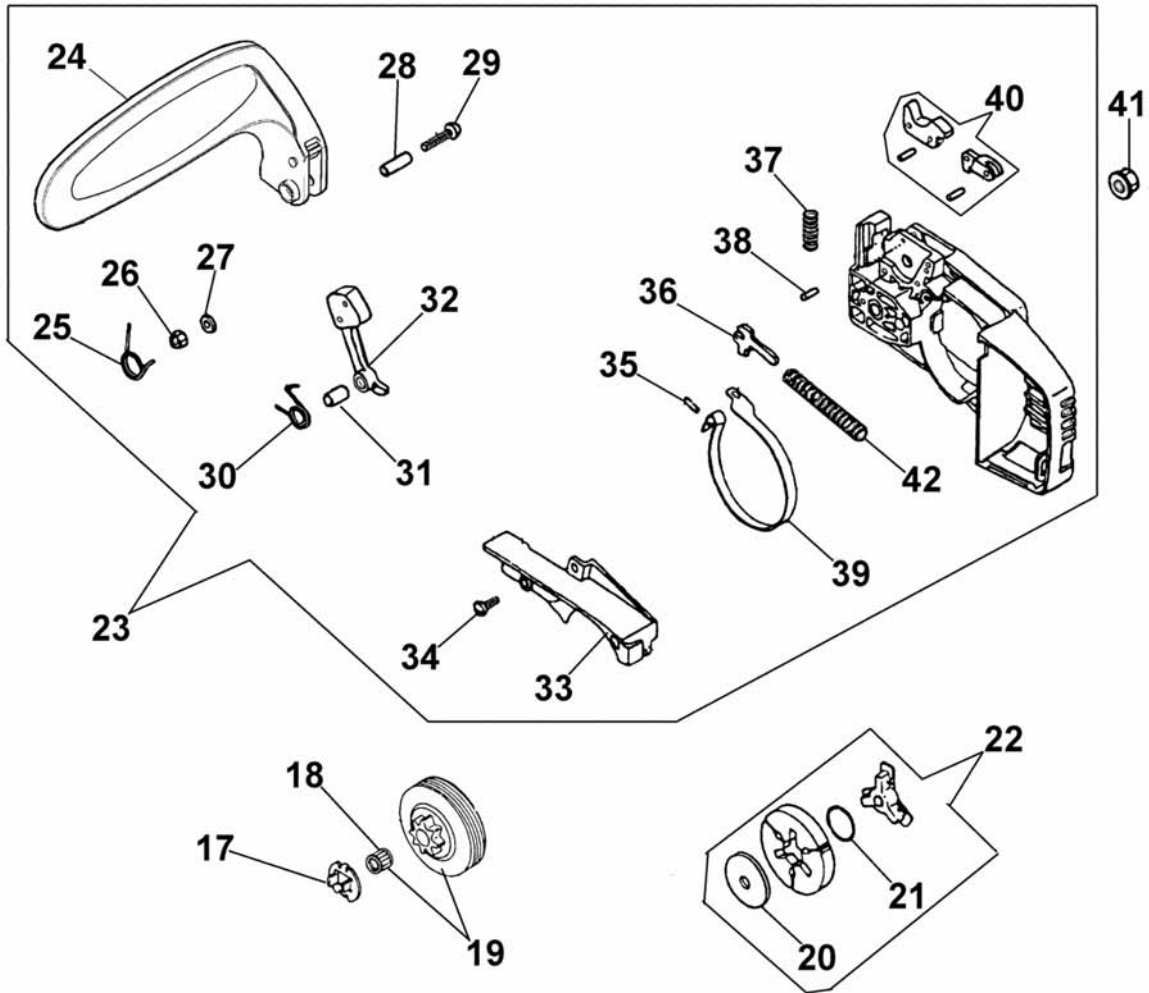

Ref.Nu	Qty	Part number	Description	Validity from	Validity till	Notes	Bulletin
1	1	50030269	Screw				
2	2	50030086R	Screw				
3	1	50030249	Cover				
4	1	50030082AR	Throttle lever				
5	1	50030077	Spring				
6	1	50030076R	Pin				
7	1	50030078R	Switch				
8	1	50032037	Handle kit				
9	1	50030081	Pin				
10	1	50030237	Throttle lever				
11	1	50030080	Spring				
12	1	50030065R	Handle				
13	1	50030270	Screw				
14	1	50030068	Safety tape				
15	1	50030067R	Support				
16	1	50030271	Band				
17	1	50030138R	Clutch driver				
18	1	50030089	Needle roller bea				
19	1	50032009	Chain sprocket				
20	1	50030092	Washer				
21	1	50030350R	Spring				
22	1	50030090A	Clutch				
23	1	50032023	Chain cover				
24	1	50030242	Guard				
25	1	50030100	Spring				
26	1	3914003	Nut				
27	1	3916005	Washer				
28	1	50030105R	Spacer				
29	1	50030292	Screw				
30	1	50030110	Spring				
31	1	50030106R	Bushing				
32	1	50030107R	Weight				
33	1	50030122	Cover				
34	1	50030272	Screw				
35	1	50030116R	Pin				
36	1	50030118R	Lever				
37	1	50030111	Spring				
38	1	50030117	Pin				
39	1	50030119R	Brake band				
40	1	50030113R	Brake lever				
41	1	50010148R	Nut				
42	1	50030121	Spring				
43	1	50030238	Rod				