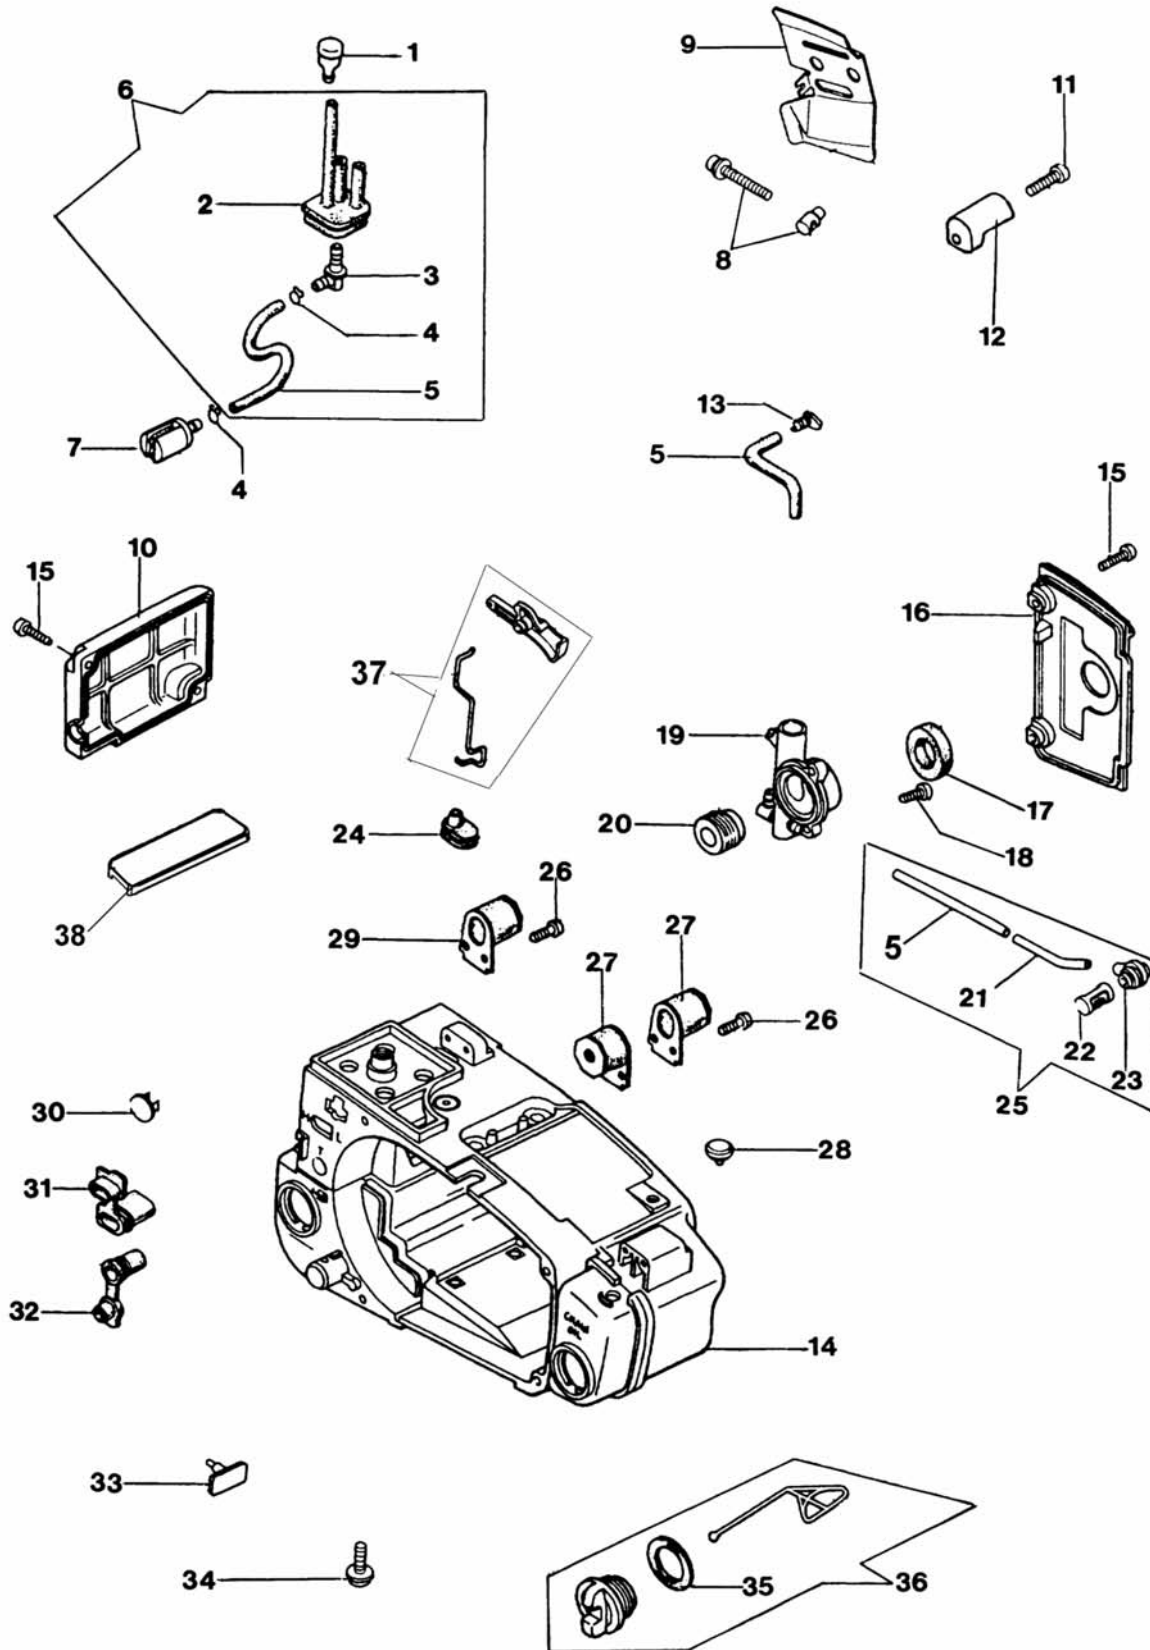

Ref.Nu	Qty	Part number	Description	Validity from	Validity till	Notes	Bulletin
1	1	50030040R	Breather valve				
2	1	50030039R	Bush				
3	1	50030038R	Fittings				
4	1	50030037R	Band				
5	1	50030035R	Hose				
6	1	50030236R	Bush				
7	1	50030036R	Fuel filter				
8	1	50032011	Chain tensioner				
9	1	50030125	Plate				
10	1	50030063R	Cover				
11	1	50030071R	Screw				
12	1	50030127R	Guard				
13	1	50030052R	Oil tube lock				
14	1	50030024	Crankcase assy				
15	1	50030269	Screw				
16	1	50030140R	Cover				
17	1	50030139R	Gasket				
18	1	50030137R	Screw				
19	1	50030129	Oil pump				
20	1	50030136R	Worm gear				
21	1	50030047R	Oil line				
22	1	50030048R	Oil filter				
23	1	50030046R	Bush				
24	1	50030173R	Grommet				
25	1	50030044R	Oil suction				
26	1	50030272	Screw				
27	1	50030229R	Support				
28	1	50030053R	Breather valve				
29	1	50030085R	Support				
30	1	50030178R	Cap				
31	1	50030175R	Screw guide				
32	1	50030174R	Screw guide				
33	1	50030033R	Breather valve				
34	1	50030058R	Screw				
35	1	50030061R	Gasket				
36	1	50030059R	Cap				
37	1	50030172R	Rod				
38	1	50030057R	Cover