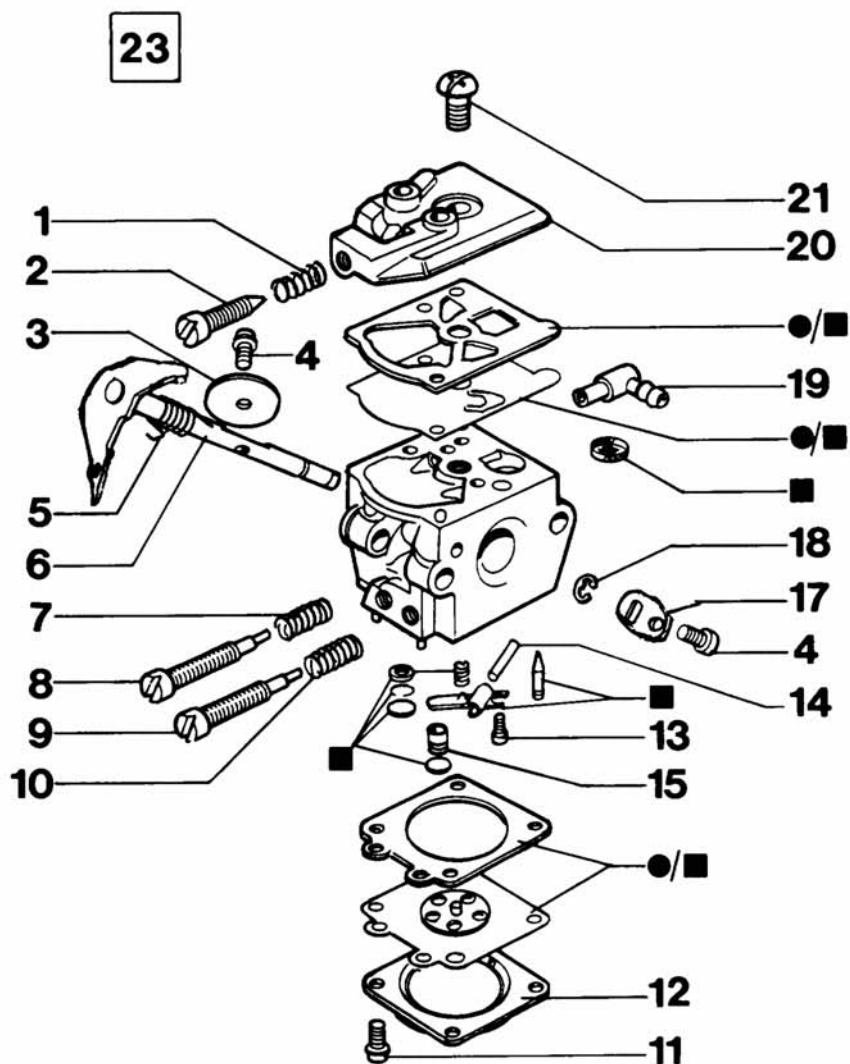

per } mod. 931
for }

16 ■ KIT RIPARAZIONE
REPAIR KIT

22 ● KIT MEMBRANE & GUARNIZIONI
DIAPHRAGM & GASKET SET

Ref.Nu	Qty	Part number	Description	Validity from	Validity till	Notes	Bulletin
1	1	2318616	Spring				
2	1	2318617	Screw				
3	1	375100078	Shutter				
4	1	003300209	Screw				
5	1	2318615	Spring				
6	1	2318611	Shaft				
7	1	035000165	Spring				
8	1	2318618	Screw L				
9	1	2318619	Screw H				
10	1	093500115	Spring				
11	1	035000162	Screw				
12	1	2318191	Cover				
13	1	003300202	Screw				
14	1	003300201	Spindle				
15	1	2318613	Jet				
16	1	094600209	Repair kit				
17	1	2318614	Lever				
18	1	095000164	Ring				
19	1	003300036	Fittings				
20	1	2318612	Cover				
21	1	003300197	Screw				
22	1	094600210	Kit guarn				
23	1	2318610R	Carburetor WT-477A