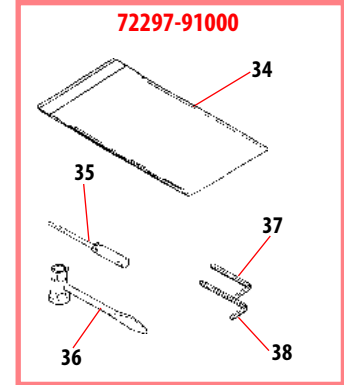

CARBURETOR (Non EPA/CARB)
CARBURADOR
CARBURATEUR

Rev. 2/99

Index	Part Number	Part Name	Qty.
	22156-81000	CARBURETOR ASSY.	1
1	22100-81130	SCREW	1
2	22156-81120	PUMP COVER ASSY	1
3	22156-81420	SPRING IDLE	1
4	22156-81410	IDLE SCREW	1
5	22156-81440	SEAL	1
6	22128-81140	GASKET, PUMP COVER	1
7	22128-81150	DIAPHRAGM, PUMP	1
8	70030-81380	SCREEN	1
9	22104-81340	THROTTLE VALVE	1
10	22150-81420	SCREW	1
11	22156-81370	SHAFT ASSY	1
12	22100-81410	SPRING SHAFT	1
13	70030-81390	E RING	1
14	22156-81380	THROTTLE LEVER	1
15	22100-81360	SCREW	1
16	22156-81740	SHAFT ASSY	1
17	22156-81710	CHOKE VALVE	1
18	22100-81351	SCREW	1
19	22156-81170	L NEEDLE	1
20	22156-81160	SPRING, L NEEDLE	1

Index	Part Number	Part Name	Qty.
21	22156-81330	H NEEDLE	1
22	22156-81320	SPRING, H NEEDLE	1
23	22120-81270	SPRING	1
24	22100-81250	PIN	1
25	20036-81440	NEEDLE VALVE	1
26	22100-81230	LEVER	1
27	22100-81240	SCREW	1
28	22150-81730	SPRING	1
29	22150-81720	BALL	1
30	22100-81290	GASKET	1
31	22100-81260	METERING DIAPHRAGM	1
32	22100-81280	COVER	1
33	22100-81351	SCREW	4
	72297-91000	TOOL SET	1
34	19639-01100	TOOL BAG	1
35	22150-91160	SCREW DRIVER	1
36	22150-91410	PLUG WRENCH	1
37	09026-03001	WRENCH, 3MM	1
38	09026-04001	WRENCH, 4MM	1
	K11-WAT	KWIK KIT	1