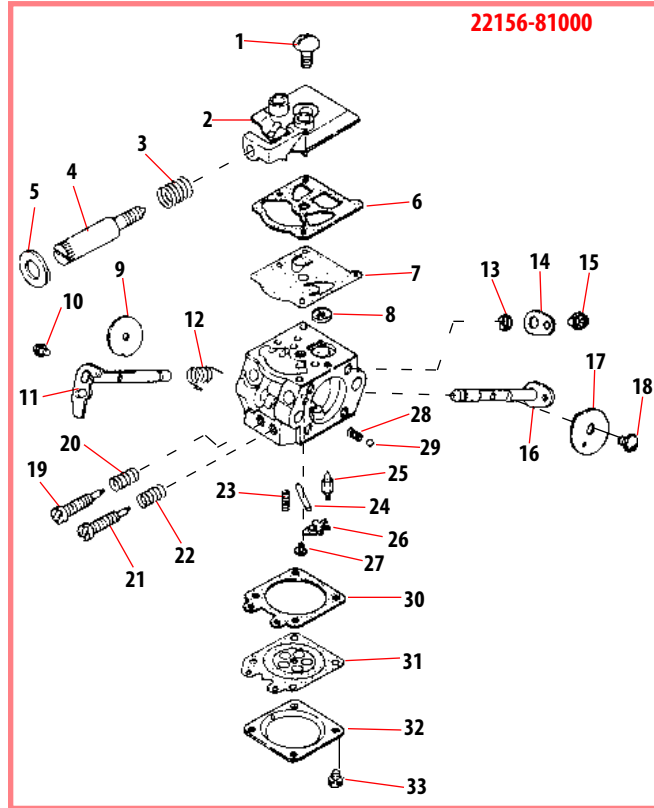

CARBURETOR (Non EPA/CARB)
CARBURADOR
CARBURATEUR

Rev. 2/99

Index	Part Number	Part Name	Qty.
	22156-81000	CARBURETOR ASSY.	1
1	22100-81130	SCREW	1
2	22156-81120	PUMP COVER ASSY	1
3	22156-81420	SPRING IDLE	1
4	22156-81410	IDLE SCREW	1
5	22156-81440	SEAL	1
6	22128-81140	GASKET, PUMP COVER	1
7	22128-81150	DIAPHRAGM, PUMP	1
8	70030-81380	SCREEN	1
9	22104-81340	THROTTLE VALVE	1
10	22150-81420	SCREW	1
11	22156-81370	SHAFT ASSY	1
12	22100-81410	SPRING SHAFT	1
13	70030-81390	E RING	1
14	22156-81380	THROTTLE LEVER	1
15	22100-81360	SCREW	1
16	22156-81740	SHAFT ASSY	1
17	22156-81710	CHOKE VALVE	1
18	22100-81351	SCREW	1
19	22156-81170	L NEEDLE	1
20	22156-81160	SPRING, L NEEDLE	1

Index	Part Number	Part Name	Qty.
21	22156-81330	H NEEDLE	1
22	22156-81320	SPRING, H NEEDLE	1
23	22120-81270	SPRING	1
24	22100-81250	PIN	1
25	20036-81440	NEEDLE VALVE	1
26	22100-81230	LEVER	1
27	22100-81240	SCREW	1
28	22150-81730	SPRING	1
29	22150-81720	BALL	1
30	22100-81290	GASKET	1
31	22100-81260	METERING DIAPHRAGM	1
32	22100-81280	COVER	1
33	22100-81351	SCREW	4
	72297-91000	TOOL SET	1
34	19639-01100	TOOL BAG	1
35	22150-91160	SCREW DRIVER	1
36	22150-91410	PLUG WRENCH	1
37	09026-03001	WRENCH, 3MM	1
38	09026-04001	WRENCH, 4MM	1
	K11-WAT	KWIK KIT	1