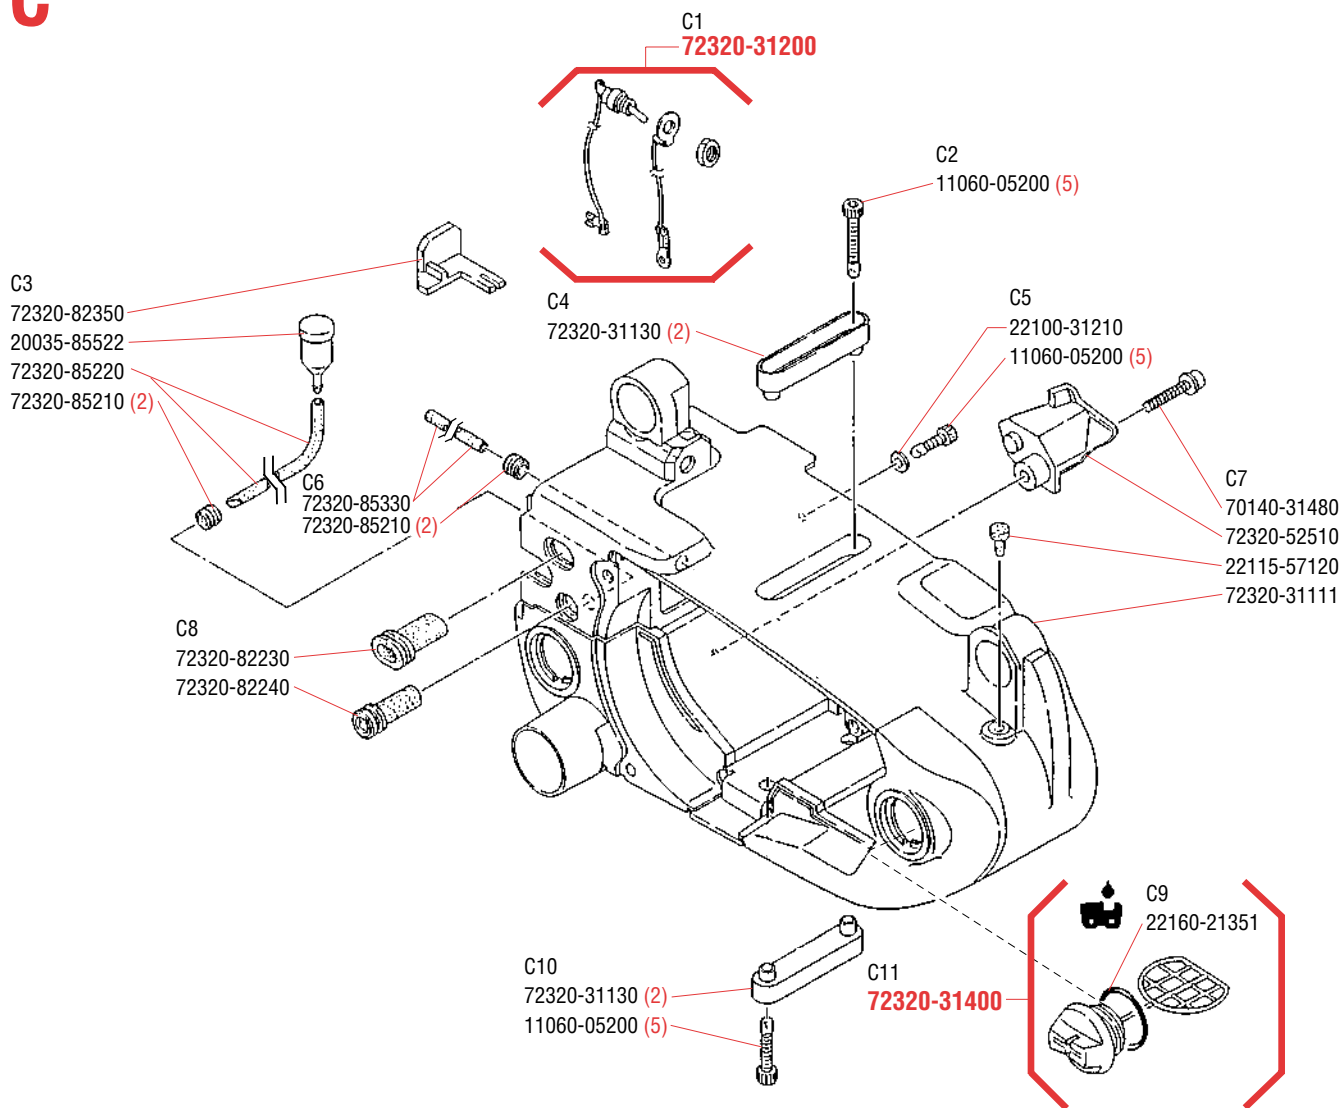

C ENGINE COVER/TAPA/COUVERCLE DU MOTEUR