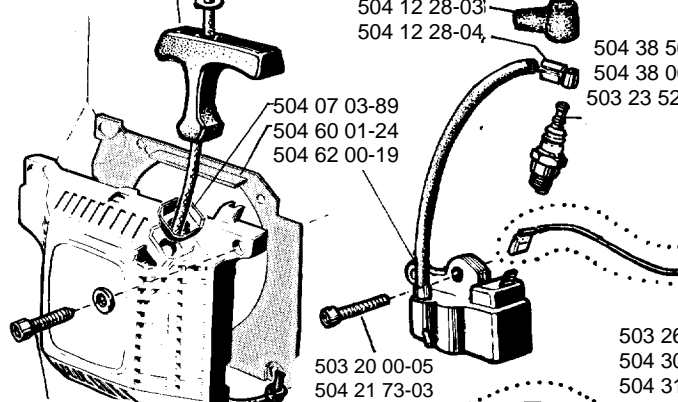

* RDJ-7Y- 503 23 53-01 Resistor