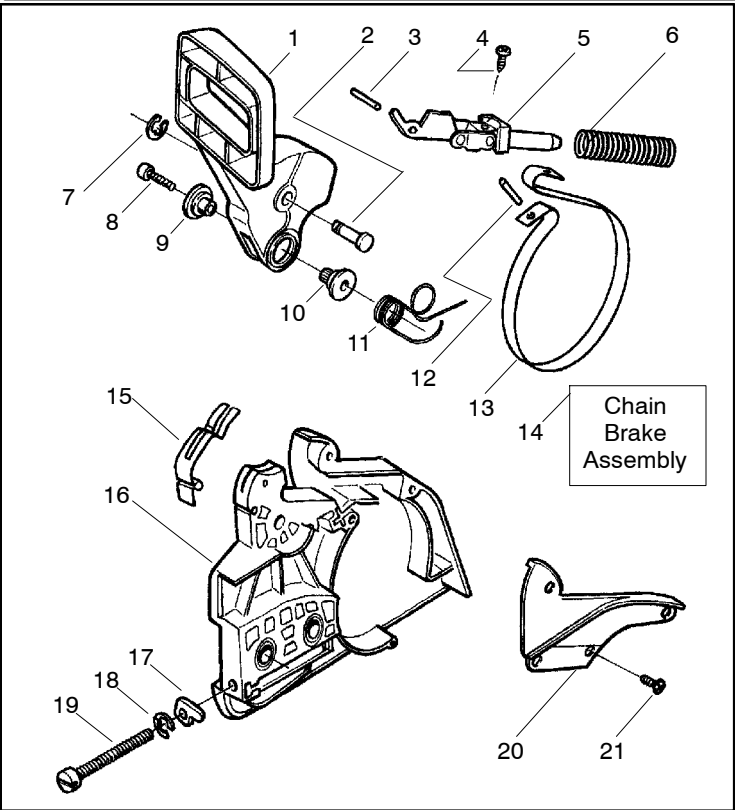

137/ 137e

Spare parts

Ersatzteile

Pièces détachées

Reserve onderdelen

Repuestos

Reservdelar

Ref.	Part No.	Description	Ref.	Part No.	Description
1	530071348	Kit- Lever & Link Assy.	26	530069944	Kit-Piston (36cc) (Includes pin and 27, 28)
2	530029879	Pin-Pivot	27	530029805	Ring-Piston (36cc)
3	530015915	Pin-Link	28	530015697	Piston Pin Retainer
4	530015911	Screw	29	530049794	Cap-Crankcase
5	530054741	Assy-Front Link	30	530015897	Screw
6	530016237	Spring-Chain Brake			
7	530024419	Retainer			
8	530016384	Screw			
9	530056531	Journal-Right			
10	530029881	Journal-Left			
11	530015910	Spring-Handguard			
12	530015913	Pin-Spring			
13	530052232	Band-Brake			
14	530054802	Assy-Chain Brake			
15	530029878	Spring-Position			
16	530049483	Cover-Clutch			
17	530015826	Pin-Bar Adjusting			
18	530038593	Retainer			
19	530016110	Screw-Bar Adjusting			
20	530053035	Cover-Chain Brake Spring			
21	530015911	Screw			
22	530016154	Screw			
23	530059960	Shield-Cylinder			
24	952030150	Spark Plug (RCJ-7Y)			
25	530069940	Kit-Cylinder (36cc) (incl.#29 pg. 1 & #23 pg. 2)			
					Not Shown
				530165144	Manual-Operator's
				530031135	Scrench
				530047839	Decal-Warning