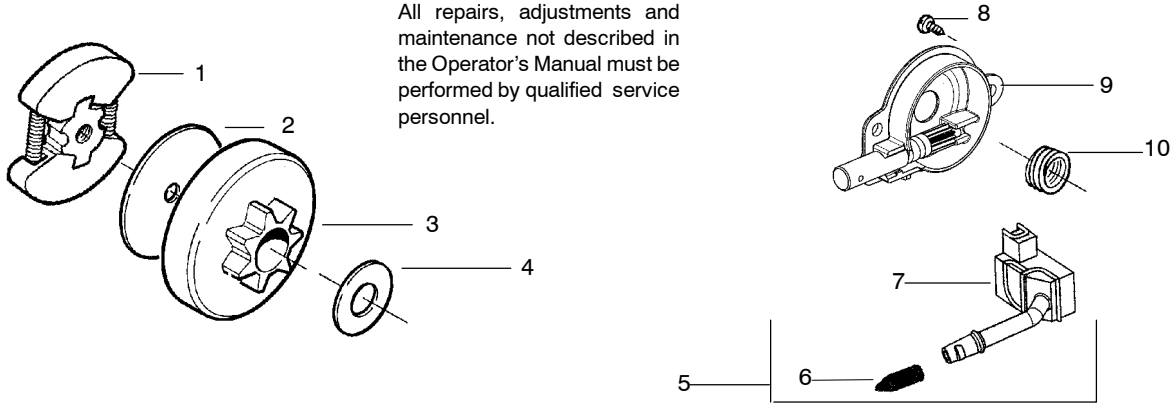

↖ = NEW PART NUMBER FOR THIS IPL ★ = REFER TO THE SERVICE REFERENCE INDICATED FOR MORE INFORMATION. (LOCATED AT END OF IPL)

⚠ WARNING

All repairs, adjustments and maintenance not described in the Operator's Manual must be performed by qualified service personnel.

Ref.	Part No.	Description	Ref.	Part No.	Description
1	530029813	Assy-Turbo Air Cleaner	13	530015968	Stud - Carb.
2	530019203	Seal - Turbo Clean	14	530016008	Nut
3	530029814	Sleeve-Intake	15	530029811	Air-Filter - Top
4	530053435	Seal-Impulse	16	530015899	Screw
5	530015814	Screw	17	530071511	Kit-Muffler (Includes 20,21 & 22)
6	530037465	Adapter - Carb.	18	530016359	Nut-Brass
7	530019172	Gasket-Carburetor	19	530055600	Cover-Bolt
8	530071987	Carburetor-W-29	20	530016338	Bolt-Muffler
9	530035587	Grommet-Final	21	530055128	Gasket-Muffler
10	530047767	Plate - Support	22	530055171	Backplate-Muffler
11	530015896	Screw	23	530056363	Assy. -Bearing and Seal
12	530036582	Air Filter - Bottom	24	530029794	Assy-Crankshaft & Rod

Ref.	Part No.	Description	Ref.	Part No.	Description
1	530014949	Assy-Clutch	17	530019228	Gasket
2	530015611	Washer-Clutch	18	530036043	Plate-Bar Stud
3	530047061	Assy-Clutch Drum w/Bearing	19	530015877	Bar Bolt
4	530015907	Washer-Thrust	20	530015878	Screw
5	530014776	Assy-Oil pickup and screen (incl. 6,7)	21	530029850	Chain Catcher
6	530056533	Filter-Oil	22	530015893	Screw
7	545037101	Assy-Pickup	23	530052428	Cover
8	530015896	Screw	24	530015922	Nut-Type "U" Speed
9	530014410	Assy-Oil Pump	25	530029830	Grommet
10	530029833	Worm Gear-Oil Pump	26	530029831	Lever-Choke
11	545033501	Tube-Oil Vent	27	530071991	Kit - Chassis Ass'y.
12	530055322	Clip-Retainer	28	530015922	Nut-Type "U" Speed
13	530055174	Shield-Heat	29	530016037	Screw
14	530015896	Screw (optional)	30	501765602	Assy.- Oil Tank Cap
15	530015917	Nut			
16	530047855	Plate-Bar			