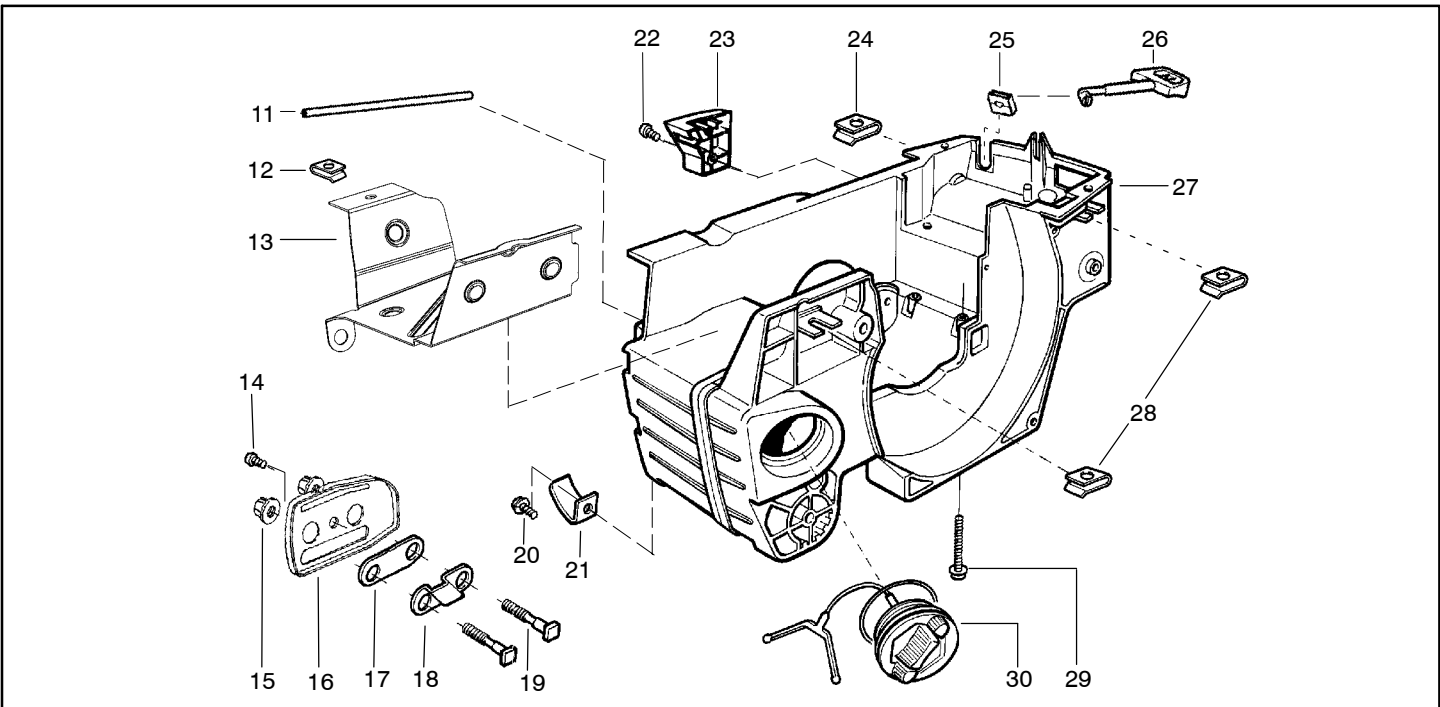

↖ = NEW PART NUMBER FOR THIS IPL ★ = REFER TO THE SERVICE REFERENCE INDICATED FOR MORE INFORMATION. (LOCATED AT END OF IPL)

⚠ WARNING

All repairs, adjustments and maintenance not described in the Operator's Manual must be performed by qualified service personnel.

Ref.	Part No.	Description	Ref.	Part No.	Description
1	530029813	Assy-Turbo Air Cleaner	13	530015968	Stud - Carb.
2	530019203	Seal - Turbo Clean	14	530016008	Nut
3	530029814	Sleeve-Intake	15	530029811	Air-Filter - Top
4	530053435	Seal-Impulse	16	530015899	Screw
5	530015814	Screw	17	530071511	Kit-Muffler (Includes 20,21 & 22)
6	530037465	Adapter - Carb.	18	530016359	Nut-Brass
7	530019172	Gasket-Carburetor	19	530055600	Cover-Bolt
8	530071987	Carburetor-W-29	20	530016338	Bolt-Muffler
9	530035587	Grommet-Final	21	530055128	Gasket-Muffler
10	530047767	Plate - Support	22	530055171	Backplate-Muffler
11	530015896	Screw	23	530056363	Assy. -Bearing and Seal
12	530036582	Air Filter - Bottom	24	530029794	Assy-Crankshaft & Rod

Ref.	Part No.	Description	Ref.	Part No.	Description
1	530014949	Assy-Clutch	17	530019228	Gasket
2	530015611	Washer-Clutch	18	530036043	Plate-Bar Stud
3	530047061	Assy-Clutch Drum w/Bearing	19	530015877	Bar Bolt
4	530015907	Washer-Thrust	20	530015878	Screw
5	530014776	Assy-Oil pickup and screen (incl. 6,7)	21	530029850	Chain Catcher
6	530056533	Filter-Oil	22	530015893	Screw
7	545037101	Assy-Pickup	23	530052428	Cover
8	530015896	Screw	24	530015922	Nut-Type "U" Speed
9	530014410	Assy-Oil Pump	25	530029830	Grommet
10	530029833	Worm Gear-Oil Pump	26	530029831	Lever-Choke
11	545033501	Tube-Oil Vent	27	530071991	Kit - Chassis Ass'y.
12	530055322	Clip-Retainer	28	530015922	Nut-Type "U" Speed
13	530055174	Shield-Heat	29	530016037	Screw
14	530015896	Screw (optional)	30	501765602	Assy.- Oil Tank Cap
15	530015917	Nut			
16	530047855	Plate-Bar			