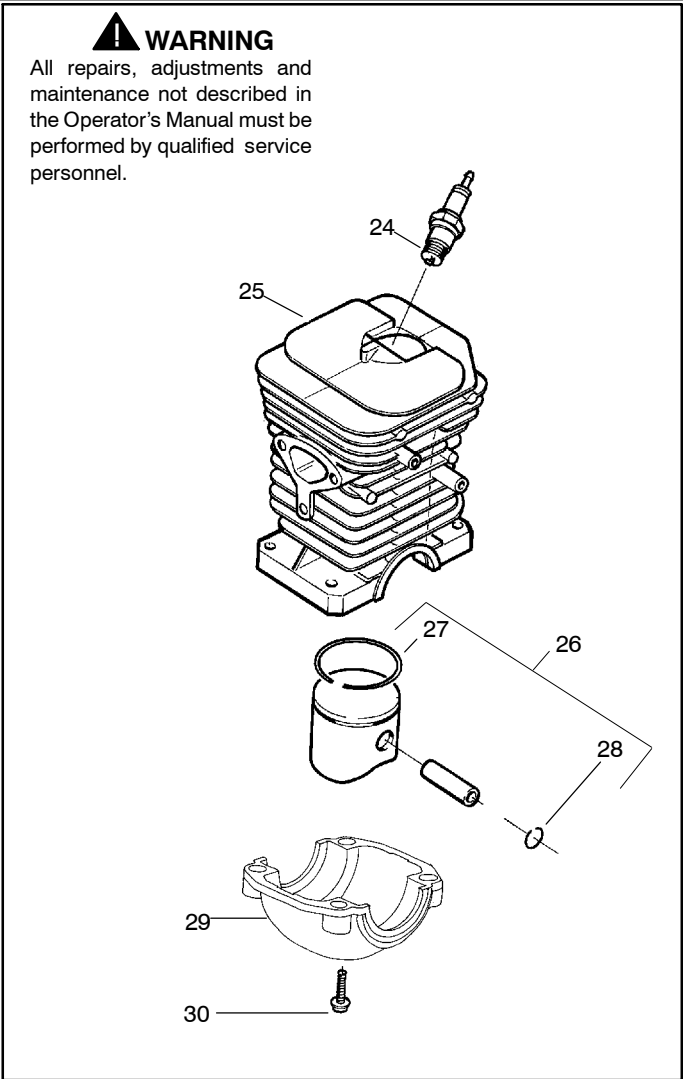

137/ 137e

Spare parts

Ersatzteile

Pièces détachées

Reserve onderdelen

Repuestos

Reservdelar

Ref.	Part No.	Description	Ref.	Part No.	Description
1	530071348	Kit- Lever & Link Assy.	26	530069944	Kit-Piston (36cc) (Includes pin and 27, 28)
2	530029879	Pin-Pivot	27	530029805	Ring-Piston (36cc)
3	530015915	Pin-Link	28	530015697	Piston Pin Retainer
4	530015911	Screw	29	530049794	Cap-Crankcase
5	530054741	Assy-Front Link	30	530015897	Screw
6	530016237	Spring-Chain Brake			
7	530024419	Retainer			
8	530016384	Screw			
9	530056531	Journal-Right			
10	530029881	Journal-Left			
11	530015910	Spring-Handguard			
12	530015913	Pin-Spring			
13	530052232	Band-Brake			
14	530054802	Assy-Chain Brake			
15	530029878	Spring-Position			
16	530049483	Cover-Clutch			
17	530015826	Pin-Bar Adjusting			
18	530038593	Retainer			
19	530016110	Screw-Bar Adjusting			
20	530053035	Cover-Chain Brake Spring			
21	530015911	Screw			
22	530016154	Screw			
23	530059960	Shield-Cylinder			
24	952030150	Spark Plug (RCJ-7Y)			
25	530069940	Kit-Cylinder (36cc) (incl.#29 pg. 1 & #23 pg. 2)			
					Not Shown
				530165144	Manual-Operator's
				530031135	Scrench
				530047839	Decal-Warning