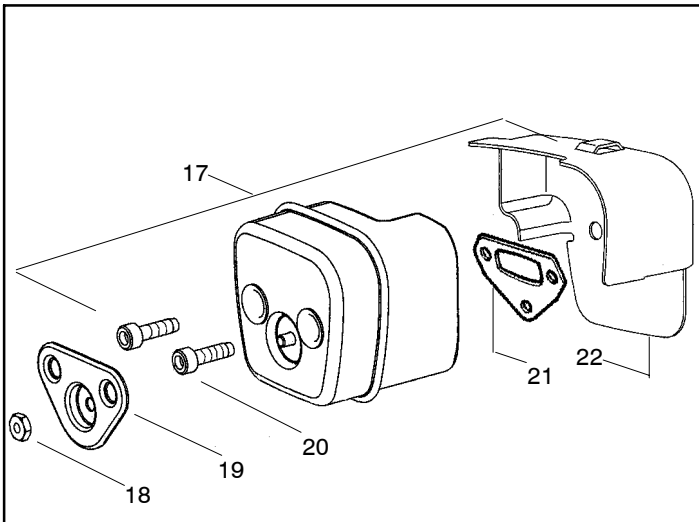

Ref.	Part No.	Description	Ref.	Part No.	Description
1	530029813	Assy-Turbo Air Cleaner	13	530015968	Stud - Carb.
2	530019203	Seal - Turbo Clean	14	530016008	Nut
3	530029814	Sleeve-Intake	15	530029811	Air-Filter - Top
4	530053435	Seal-Impulse	16	530015899	Screw
5	530015814	Screw	17	530071511	Kit-Muffler (Includes 20,21 & 22)
6	530037465	Adapter - Carb.	18	530016359	Nut-Brass
7	530019172	Gasket-Carburetor	19	530055600	Cover-Bolt
8	530071987	Carburetor-W-29	20	530016338	Bolt-Muffler
9	530035587	Grommet-Final	21	530055128	Gasket-Muffler
10	530047767	Plate - Support	22	530055171	Backplate-Muffler
11	530015896	Screw	23	530056363	Assy. -Bearing and Seal
12	530036582	Air Filter - Bottom	24	530029794	Assy-Crankshaft & Rod

✓ = NEW PART NUMBER FOR THIS IPL
● = THESE PARTS ARE ILLUSTRATED FOR CLARITY. ORDER COMPLETE ASSEMBLY.