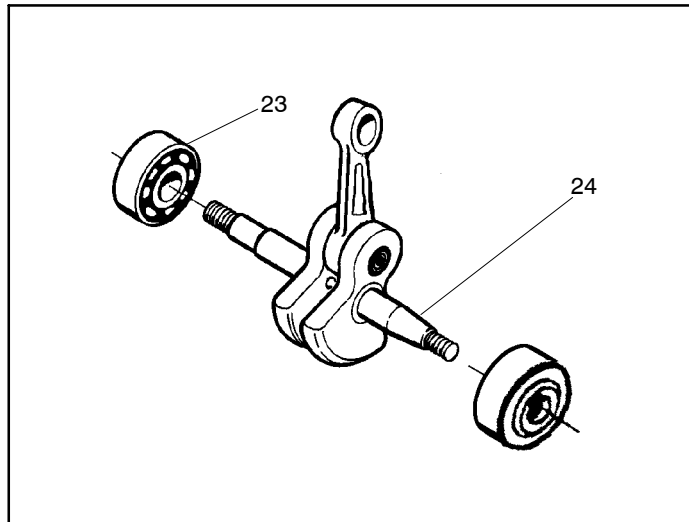

Ref.	Part No.	Description	Ref.	Part No.	Description
1	530029813	Assy-Turbo Air Cleaner	13	530015968	Stud - Carb.
2	530019203	Seal - Turbo Clean	14	530016008	Nut
3	530029814	Sleeve-Intake	15	530029811	Air-Filter - Top
4	530053435	Seal-Impulse	16	530015899	Screw
5	530015814	Screw	17	530071511	Kit-Muffler (Includes 20,21 & 22)
6	530037465	Adapter - Carb.	18	530016359	Nut-Brass
7	530019172	Gasket-Carburetor	19	530055600	Cover-Bolt
8	530071987	Carburetor-W-29	20	530016338	Bolt-Muffler
9	530035587	Grommet-Final	21	530055128	Gasket-Muffler
10	530047767	Plate - Support	22	530055171	Backplate-Muffler
11	530015896	Screw	23	530056363	Assy. -Bearing and Seal
12	530036582	Air Filter - Bottom	24	530029794	Assy-Crankshaft & Rod

✓ = NEW PART NUMBER FOR THIS IPL
● = THESE PARTS ARE ILLUSTRATED FOR CLARITY. ORDER COMPLETE ASSEMBLY.