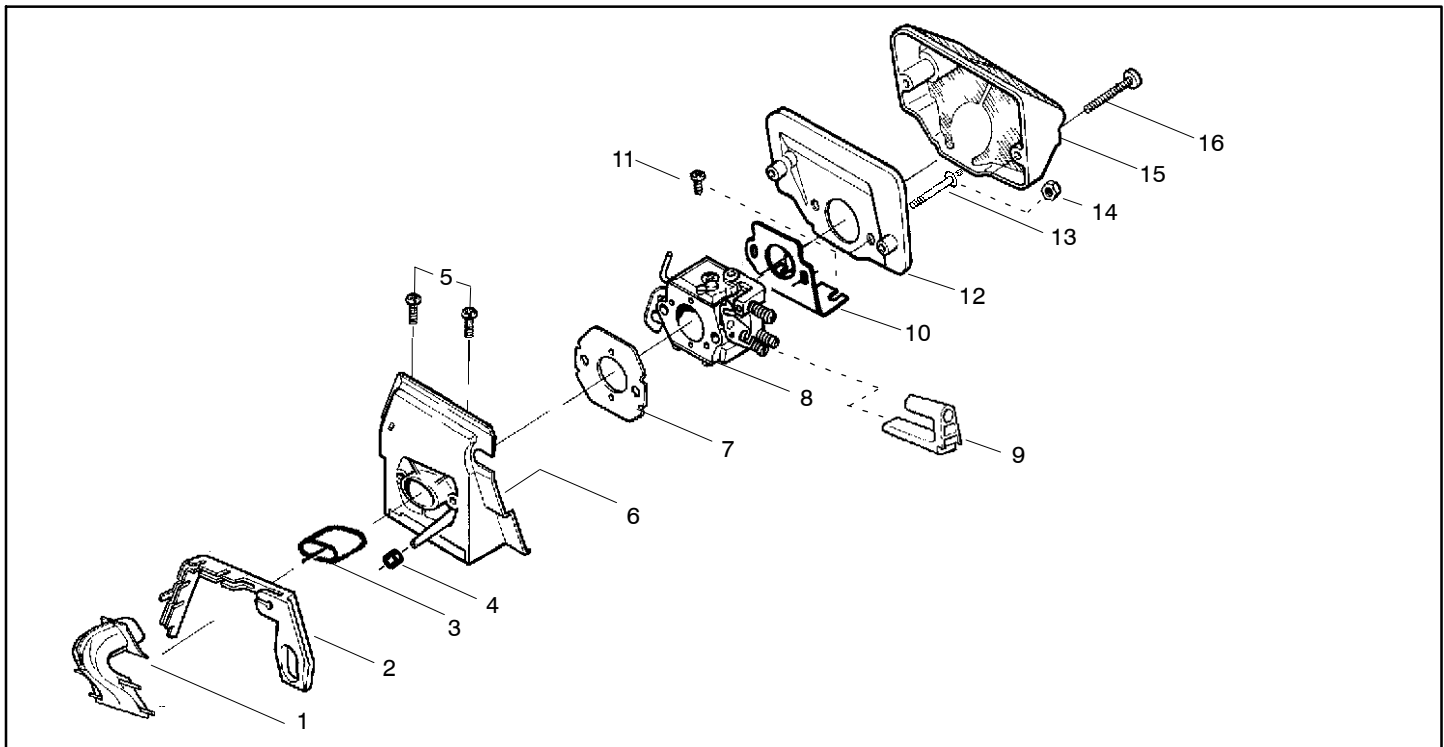

Ref.	Part No.	Description	Ref.	Part No.	Description
1	530029813	Turbo Air Cleaner Assembly	10	530047767	Plate - Support
2	530019203	Seal - Turbo Clean	11	530015896	Screw
3	530029814	Intake Sleeve	12	530036582	Air Filter - Bottom
4	530053435	Impulse Seal	13	530015968	Stud - Carb.
5	530015814	Screw	14	530016008	Nut
6	530037465	Adapter - Carb.	15	530029811	Air-Filter - Top
7	530019172	Carburetor Gasket	16	530015899	Screw
8	----	Carburetor	17	530016044	Screw
	*****	Zama - C1Q-w6	18	530069415	Muffler Kit (Includes 17,19,20,21 & 22)
	530035482	WT-542 (Walbro)	19	530037254	Muffler Cover
	530069629	WT-289 (Walbro)	20	530029810	Spark Arrestor Screen
	530071510	WT-540 (Walbro)	21	530037246	Muffler Diffuser
	530071692	WT-660 US/Can/Mex	22	530037251	Muffler Body
	530071704	WT-660 Export Only	23	530015902	Muffler Bolt
9	*****	Grommet-Final	24	*****	Assy. -Bearing and Seal
			25	530029794	Crankshaft & Rod Assembly

✓ = NEW PART NUMBER FOR THIS IPL   * = REFER TO THE SERVICE REFERENCE INDICATED FOR MORE INFORMATION. (LOCATED AT END OF IPL)
● = THESE PARTS ARE ILLUSTRATED FOR CLARITY. ORDER COMPLETE ASSEMBLY.