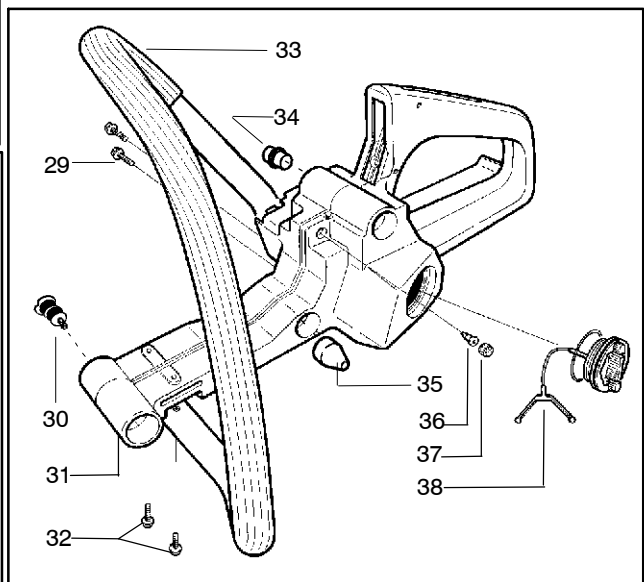

Ref.	Part No.	Description	Ref.	Part No.	Description	Ref.	Part No.	Description
1	530038491	Starter Handle	12	530015896	Screw	25	530014497	Assy. Fuel Pickup
2	530069232	Rope Kit	13	503717901	Ignition Switch	26	530069587	Kit - Throttle Trigger
3	530015920	Screw	14	530039147	Assy. Flywheel (incl.16)	27	530015805	Screw
4	530016080	Screw	15	530015127	Flywheel Washer	28	530014381	Assy. Spike
5	530069313	Starter-Pulley Kit	16	530016071	Nut	29	530015940	Screw
6	530015891	Recoil Spring	17	530023817	Spring -Starter Dog	30	530029870	Isolator
7	530047599	Fan Housing Assembly	18	530015895	Screw	31	530052446	Assy. - Tank/Handle
8	530015892	Screw	19	530039143	Module - Ignition	32	530015843	Screw
9	530015893	Screw	20	530029869	Wire - Throttle	33	530049876	Handle-Front
10	---	Decal -Model	21	530029863	Cap - Wire	34	530052439	Isolator - Limiter
	530053459	136	22	530029860	Pin	35	530029984	Isolator Bumper
	530053460	141	23	530029861	Spring	36	530026119	Valve - Check
11	530403257	Leadwire Harness Ass'y.	24	530069247	Kit - Fuel line	37	530038264	Plug - Vent
						38	530071266	Kit-Fuel Cap-Assy

✓ = NEW PART NUMBER FOR THIS IPL   * = REFER TO THE SERVICE REFERENCE INDICATED FOR MORE INFORMATION. (LOCATED AT END OF IPL)
● = THESE PARTS ARE ILLUSTRATED FOR CLARITY. ORDER COMPLETE ASSEMBLY.