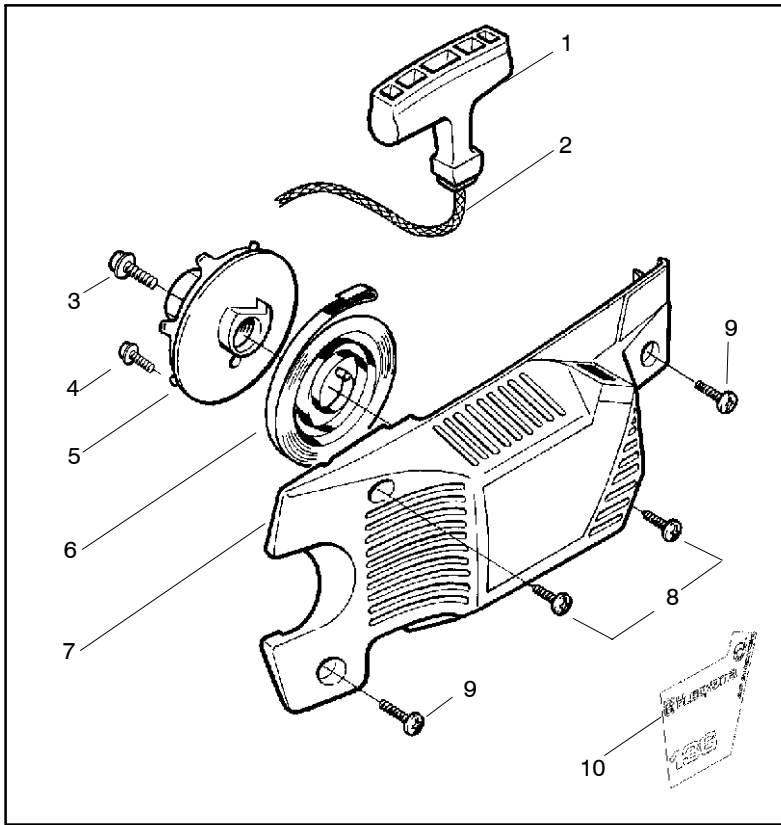

✓ = NEW PART NUMBER FOR THIS IPL * = REFER TO THE SERVICE REFERENCE INDICATED FOR MORE INFORMATION. (LOCATED AT END OF IPL)
 ● = THESE PARTS ARE ILLUSTRATED FOR CLARITY. ORDER COMPLETE ASSEMBLY.

Ref.	Part No.	Description	Ref.	Part No.	Description
1	530014949	Clutch Assembly (incl. 2)	18	530052440	Tube-Oil Vent
2	530094188	Spring - Clutch	19	530015896	Screw (optional)
3	530015611	Clutch Washer	20	530047855	Bar Plate
4	530047061	Clutch Drum w/Bearing Ass'y. (3/8x6 spur)	21	530015878	Screw
	530069342	Clutch Drum w/Bearing Ass'y. (.325)	22	530029850	Chain Catcher
5	530069316	Drum, Adapt. & Bearing Kit (incl. 6 & 7)	23	530015917	Nut
6	530032119	Clutch Bearing	24	530019228	Gasket
7	530028650	Rim-Floating (.325)	25	530036043	Bar Stud Plate
8	530015907	Thrust Washer	26	530015877	Bar Bolt
9	530015896	Screw	27	530015893	Screw
10	530029835	Oil Pump Housing	28	530052428	Cover
11	530029838	Plunger & Gear Assembly	29	530029831	Choke Lever
12	530029833	Oil Pump Worm	30	530029830	Grommet
13	530019174	Oil Seal	31	530015922	Type "U" Speed Nut
14	530029834	Oil Pump Barrel	32	530029800	Baffle Plate
15	530014776	Oil Pick-Up and Screen Assembly	33	530016037	Screw
16	530014410	Oil Pump Assembly (Includes 10,11 & 14)	34	501765602	Assy.- Oil Tank Cap
17	530069942	Kit - Chassis Ass'y.			