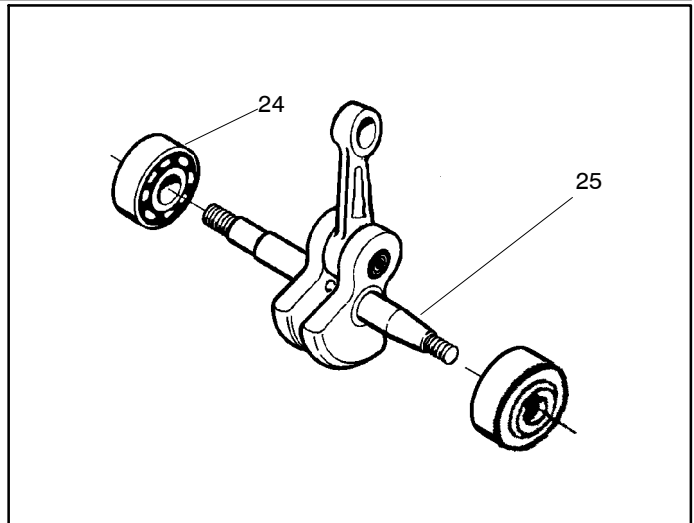

✓ = NEW PART NUMBER FOR THIS IPL * = REFER TO THE SERVICE REFERENCE INDICATED FOR MORE INFORMATION. (LOCATED AT END OF IPL)
 ● = THESE PARTS ARE ILLUSTRATED FOR CLARITY. ORDER COMPLETE ASSEMBLY.

Ref.	Part No.	Description	Ref.	Part No.	Description
1	530029813	Turbo Air Cleaner Assembly	10	530047767	Plate - Support
2	530019203	Seal - Turbo Clean	11	530015896	Screw
3	530029814	Intake Sleeve	12	530036582	Air Filter - Bottom
4	530053435	Impulse Seal	13	530015968	Stud - Carb.
5	530015814	Screw	14	530016008	Nut
6	530037465	Adapter - Carb.	15	530029811	Air-Filter - Top
7	530019172	Carburetor Gasket	16	530015899	Screw
8	----	Carburetor	17	530016044	Screw
	*****	Zama - C1Q-w6	18	530069415	Muffler Kit (Includes 17,19,20,21 & 22)
	530035482	WT-542 (Walbro)	19	530037254	Muffler Cover
	530069629	WT-289 (Walbro)	20	530029810	Spark Arrestor Screen
	530071510	WT-540 (Walbro)	21	530037246	Muffler Diffuser
	530071692	WT-660 US/Can/Mex	22	530037251	Muffler Body
	530071704	WT-660 Export Only	23	530015902	Muffler Bolt
9	*****	Grommet-Final	24	*****	Assy. -Bearing and Seal
			25	530029794	Crankshaft & Rod Assembly