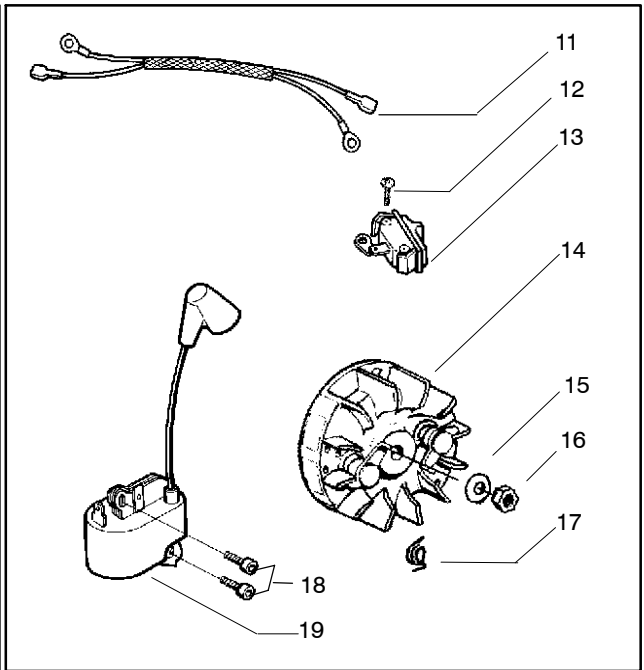

✓ = NEW PART NUMBER FOR THIS IPL * = REFER TO THE SERVICE REFERENCE INDICATED FOR MORE INFORMATION. (LOCATED AT END OF IPL)
 ● = THESE PARTS ARE ILLUSTRATED FOR CLARITY. ORDER COMPLETE ASSEMBLY.

Ref.	Part No.	Description	Ref.	Part No.	Description
1	530014949	Clutch Assembly (incl. 2)	18	530052440	Tube-Oil Vent
2	530094188	Spring - Clutch	19	530015896	Screw (optional)
3	530015611	Clutch Washer	20	530047855	Bar Plate
4	530047061	Clutch Drum w/Bearing Ass'y. (3/8x6 spur)	21	530015878	Screw
	530069342	Clutch Drum w/Bearing Ass'y. (.325)	22	530029850	Chain Catcher
5	530069316	Drum, Adapt. & Bearing Kit (incl. 6 & 7)	23	530015917	Nut
6	530032119	Clutch Bearing	24	530019228	Gasket
7	530028650	Rim-Floating (.325)	25	530036043	Bar Stud Plate
8	530015907	Thrust Washer	26	530015877	Bar Bolt
9	530015896	Screw	27	530015893	Screw
10	530029835	Oil Pump Housing	28	530052428	Cover
11	530029838	Plunger & Gear Assembly	29	530029831	Choke Lever
12	530029833	Oil Pump Worm	30	530029830	Grommet
13	530019174	Oil Seal	31	530015922	Type "U" Speed Nut
14	530029834	Oil Pump Barrel	32	530029800	Baffle Plate
15	530014776	Oil Pick-Up and Screen Assembly	33	530016037	Screw
16	530014410	Oil Pump Assembly (Includes 10,11 & 14)	34	501765602	Assy.- Oil Tank Cap
17	530069942	Kit - Chassis Ass'y.			