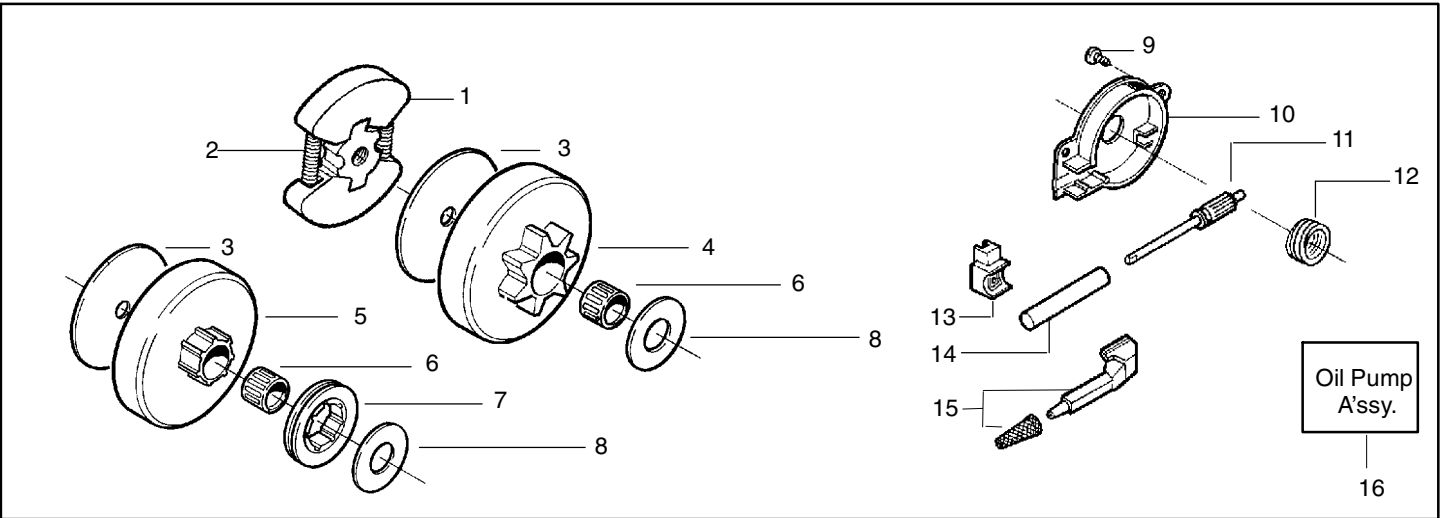

✓ = NEW PART NUMBER FOR THIS IPL * = REFER TO THE SERVICE REFERENCE INDICATED FOR MORE INFORMATION. (LOCATED AT END OF IPL)
 ● = THESE PARTS ARE ILLUSTRATED FOR CLARITY. ORDER COMPLETE ASSEMBLY.

Ref.	Part No.	Description	Ref.	Part No.	Description
1	530014949	Clutch Assembly (incl. 2)	18	530052440	Tube-Oil Vent
2	530094188	Spring - Clutch	19	530015896	Screw (optional)
3	530015611	Clutch Washer	20	530047855	Bar Plate
4	530047061	Clutch Drum w/Bearing Ass'y. (3/8x6 spur)	21	530015878	Screw
	530069342	Clutch Drum w/Bearing Ass'y. (.325)	22	530029850	Chain Catcher
5	530069316	Drum, Adapt. & Bearing Kit (incl. 6 & 7)	23	530015917	Nut
6	530032119	Clutch Bearing	24	530019228	Gasket
7	530028650	Rim-Floating (.325)	25	530036043	Bar Stud Plate
8	530015907	Thrust Washer	26	530015877	Bar Bolt
9	530015896	Screw	27	530015893	Screw
10	530029835	Oil Pump Housing	28	530052428	Cover
11	530029838	Plunger & Gear Assembly	29	530029831	Choke Lever
12	530029833	Oil Pump Worm	30	530029830	Grommet
13	530019174	Oil Seal	31	530015922	Type "U" Speed Nut
14	530029834	Oil Pump Barrel	32	530029800	Baffle Plate
15	530014776	Oil Pick-Up and Screen Assembly	33	530016037	Screw
16	530014410	Oil Pump Assembly (Includes 10,11 & 14)	34	501765602	Assy.- Oil Tank Cap
17	530069942	Kit - Chassis Ass'y.			