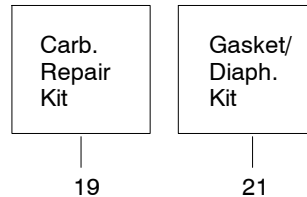

Kit - Carburetor Assembly No. 530071510 (WT-540)
Kit - Carburetor Assembly No. 530069629 (WT-289)
Kit - Carburetor Assembly No. 530035482 (WT-542)

Carburetor CIQ-W6 Zama -
See Service Reference

Ref.	Part No.	Description	Ref.	Part No.	Description
1.	530035296	Idle Adv. Screw Kit	19.	-	Carburetor Repair Kit (Incl. 3-5 & 10-18)
2.	530035031	Metering Lever		530069826	Walbro
3.	530035164	Fuel Pump Gasket		530035269	Zama
4.	530035166	Fuel Pump Diaphragm	20.	530035188	Metering Lever Spring
5.	507432582	Fuel Inlet Screen	21.	-	Gasket/Diaphragm Kit (Incl. 3, 4, 12 & 13)
6.	530035293	Needle Spring (Low Speed)		530069844	Walbro
7.	530035281	Low Speed Needle		530035270	Zama
8.	530037259	High Speed Needle	22.	530035021	Metering Cover Screw Ass'y
9.	530035295	Needle Spring (High Speed)			Not Shown
10.	530035162	Welch Plug (5/16)		530031157	Limiter Cap Removal Tool
11.	530035225	Cup Plug		530031161	Limiter Cap Insertion Tool
12.	530035165	Metering Diaphragm Gasket			
13.	530035014	Metering Diaphragm			
14.	530035028	Metering Lever Pin			
15.	530035016	Metering Lever Pin Screw			
16.	530035106	Inlet Needle Valve			
17.	530038479	Limiter Cap High			
18.	530038478	Limiter Cap Low			
					<u>Zama Carburetor Service Reference</u>
				★★★★★	If replacing the complete Zama Carburetor, it is not serviceable; you will need to order #530069629 Walbro Carburetor Ass'y.

Kit - Carburetor Assembly No. 530071692 - WT-660 (US/Can/Mex.)

Kit - Carburetor Assembly No. 530071704 - WT-660 (Export Only)

Note: No Repair kits are available for these carburetors, please order the complete assembly part number.

✓ = NEW PART NUMBER FOR THIS IPL   ★ = REFER TO THE SERVICE REFERENCE INDICATED FOR MORE INFORMATION. (LOCATED AT END OF IPL)
● = THESE PARTS ARE ILLUSTRATED FOR CLARITY. ORDER COMPLETE ASSEMBLY.