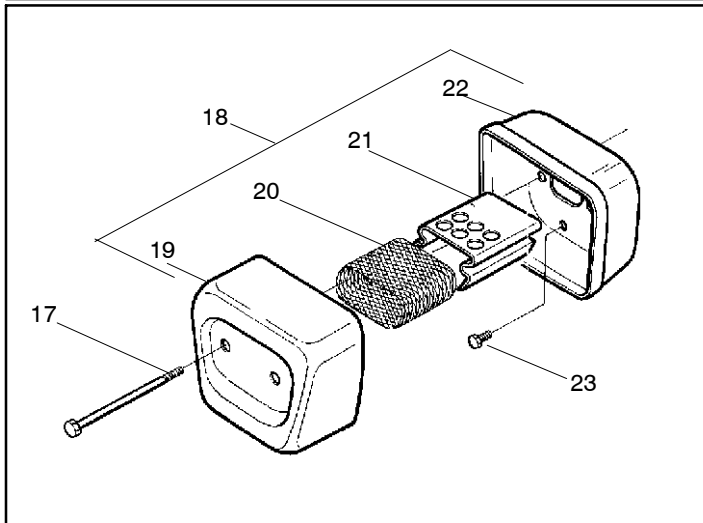

✓ = NEW PART NUMBER FOR THIS IPL * = REFER TO THE SERVICE REFERENCE INDICATED FOR MORE INFORMATION. (LOCATED AT END OF IPL)
 ● = THESE PARTS ARE ILLUSTRATED FOR CLARITY. ORDER COMPLETE ASSEMBLY.

Ref.	Part No.	Description	Ref.	Part No.	Description
1	530029813	Turbo Air Cleaner Assembly	10	530047767	Plate - Support
2	530019203	Seal - Turbo Clean	11	530015896	Screw
3	530029814	Intake Sleeve	12	530036582	Air Filter - Bottom
4	530053435	Impulse Seal	13	530015968	Stud - Carb.
5	530015814	Screw	14	530016008	Nut
6	530037465	Adapter - Carb.	15	530029811	Air-Filter - Top
7	530019172	Carburetor Gasket	16	530015899	Screw
8	----	Carburetor	17	530016044	Screw
	*****	Zama - C1Q-w6	18	530069415	Muffler Kit (Includes 17,19,20,21 & 22)
	530035482	WT-542 (Walbro)	19	530037254	Muffler Cover
	530069629	WT-289 (Walbro)	20	530029810	Spark Arrestor Screen
	530071510	WT-540 (Walbro)	21	530037246	Muffler Diffuser
	530071692	WT-660 US/Can/Mex	22	530037251	Muffler Body
	530071704	WT-660 Export Only	23	530015902	Muffler Bolt
9	*****	Grommet-Final	24	*****	Assy. -Bearing and Seal
			25	530029794	Crankshaft & Rod Assembly