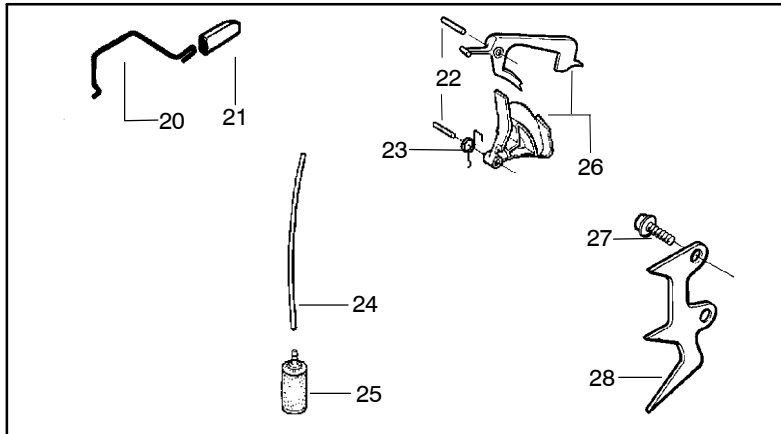

✓ = NEW PART NUMBER FOR THIS IPL * = REFER TO THE SERVICE REFERENCE INDICATED FOR MORE INFORMATION. (LOCATED AT END OF IPL)
 ● = THESE PARTS ARE ILLUSTRATED FOR CLARITY. ORDER COMPLETE ASSEMBLY.

Ref.	Part No.	Description	Ref.	Part No.	Description
1	530014949	Clutch Assembly (incl. 2)	18	530052440	Tube-Oil Vent
2	530094188	Spring - Clutch	19	530015896	Screw (optional)
3	530015611	Clutch Washer	20	530047855	Bar Plate
4	530047061	Clutch Drum w/Bearing Ass'y. (3/8x6 spur)	21	530015878	Screw
	530069342	Clutch Drum w/Bearing Ass'y. (.325)	22	530029850	Chain Catcher
5	530069316	Drum, Adapt. & Bearing Kit (incl. 6 & 7)	23	530015917	Nut
6	530032119	Clutch Bearing	24	530019228	Gasket
7	530028650	Rim-Floating (.325)	25	530036043	Bar Stud Plate
8	530015907	Thrust Washer	26	530015877	Bar Bolt
9	530015896	Screw	27	530015893	Screw
10	530029835	Oil Pump Housing	28	530052428	Cover
11	530029838	Plunger & Gear Assembly	29	530029831	Choke Lever
12	530029833	Oil Pump Worm	30	530029830	Grommet
13	530019174	Oil Seal	31	530015922	Type "U" Speed Nut
14	530029834	Oil Pump Barrel	32	530029800	Baffle Plate
15	530014776	Oil Pick-Up and Screen Assembly	33	530016037	Screw
16	530014410	Oil Pump Assembly (Includes 10,11 & 14)	34	501765602	Assy.- Oil Tank Cap
17	530069942	Kit - Chassis Ass'y.			