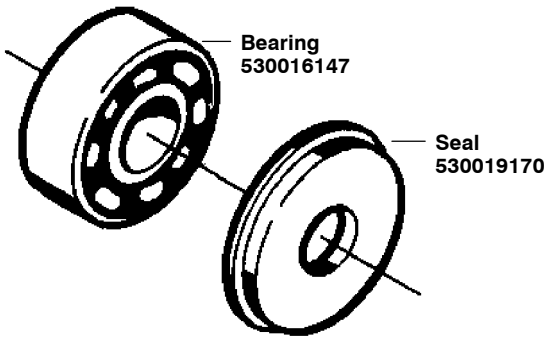

✓ = NEW PART NUMBER FOR THIS IPL * = REFER TO THE SERVICE REFERENCE INDICATED FOR MORE INFORMATION. (LOCATED AT END OF IPL)
 ● = THESE PARTS ARE ILLUSTRATED FOR CLARITY. ORDER COMPLETE ASSEMBLY.

Ref.	Part No.	Description	Ref.	Part No.	Description
1	530014949	Clutch Assembly (incl. 2)	18	530052440	Tube-Oil Vent
2	530094188	Spring - Clutch	19	530015896	Screw (optional)
3	530015611	Clutch Washer	20	530047855	Bar Plate
4	530047061	Clutch Drum w/Bearing Ass'y. (3/8x6 spur)	21	530015878	Screw
	530069342	Clutch Drum w/Bearing Ass'y. (.325)	22	530029850	Chain Catcher
5	530069316	Drum, Adapt. & Bearing Kit (incl. 6 & 7)	23	530015917	Nut
6	530032119	Clutch Bearing	24	530019228	Gasket
7	530028650	Rim-Floating (.325)	25	530036043	Bar Stud Plate
8	530015907	Thrust Washer	26	530015877	Bar Bolt
9	530015896	Screw	27	530015893	Screw
10	530029835	Oil Pump Housing	28	530052428	Cover
11	530029838	Plunger & Gear Assembly	29	530029831	Choke Lever
12	530029833	Oil Pump Worm	30	530029830	Grommet
13	530019174	Oil Seal	31	530015922	Type "U" Speed Nut
14	530029834	Oil Pump Barrel	32	530029800	Baffle Plate
15	530014776	Oil Pick-Up and Screen Assembly	33	530016037	Screw
16	530014410	Oil Pump Assembly (Includes 10,11 & 14)	34	501765602	Assy.- Oil Tank Cap
17	530069942	Kit - Chassis Ass'y.			

✓ = NEW PART NUMBER FOR THIS IPL ★ = REFER TO THE SERVICE REFERENCE INDICATED FOR MORE INFORMATION. (LOCATED AT END OF IPL)
 ● = THESE PARTS ARE ILLUSTRATED FOR CLARITY. ORDER COMPLETE ASSEMBLY.

★★★★★ **Service Reference** ★★★★★

Please note if your saw has the separate bearing and seal or the new one piece design, and order parts accordingly.
(Please Note : The different styles will not interchange.)

TWO PIECE STYLE

Part No.	Description
---	Assy - Cylinder (incls. cap)
530069417	136
530069414	141
530019170	Seal
530016147	Bearing