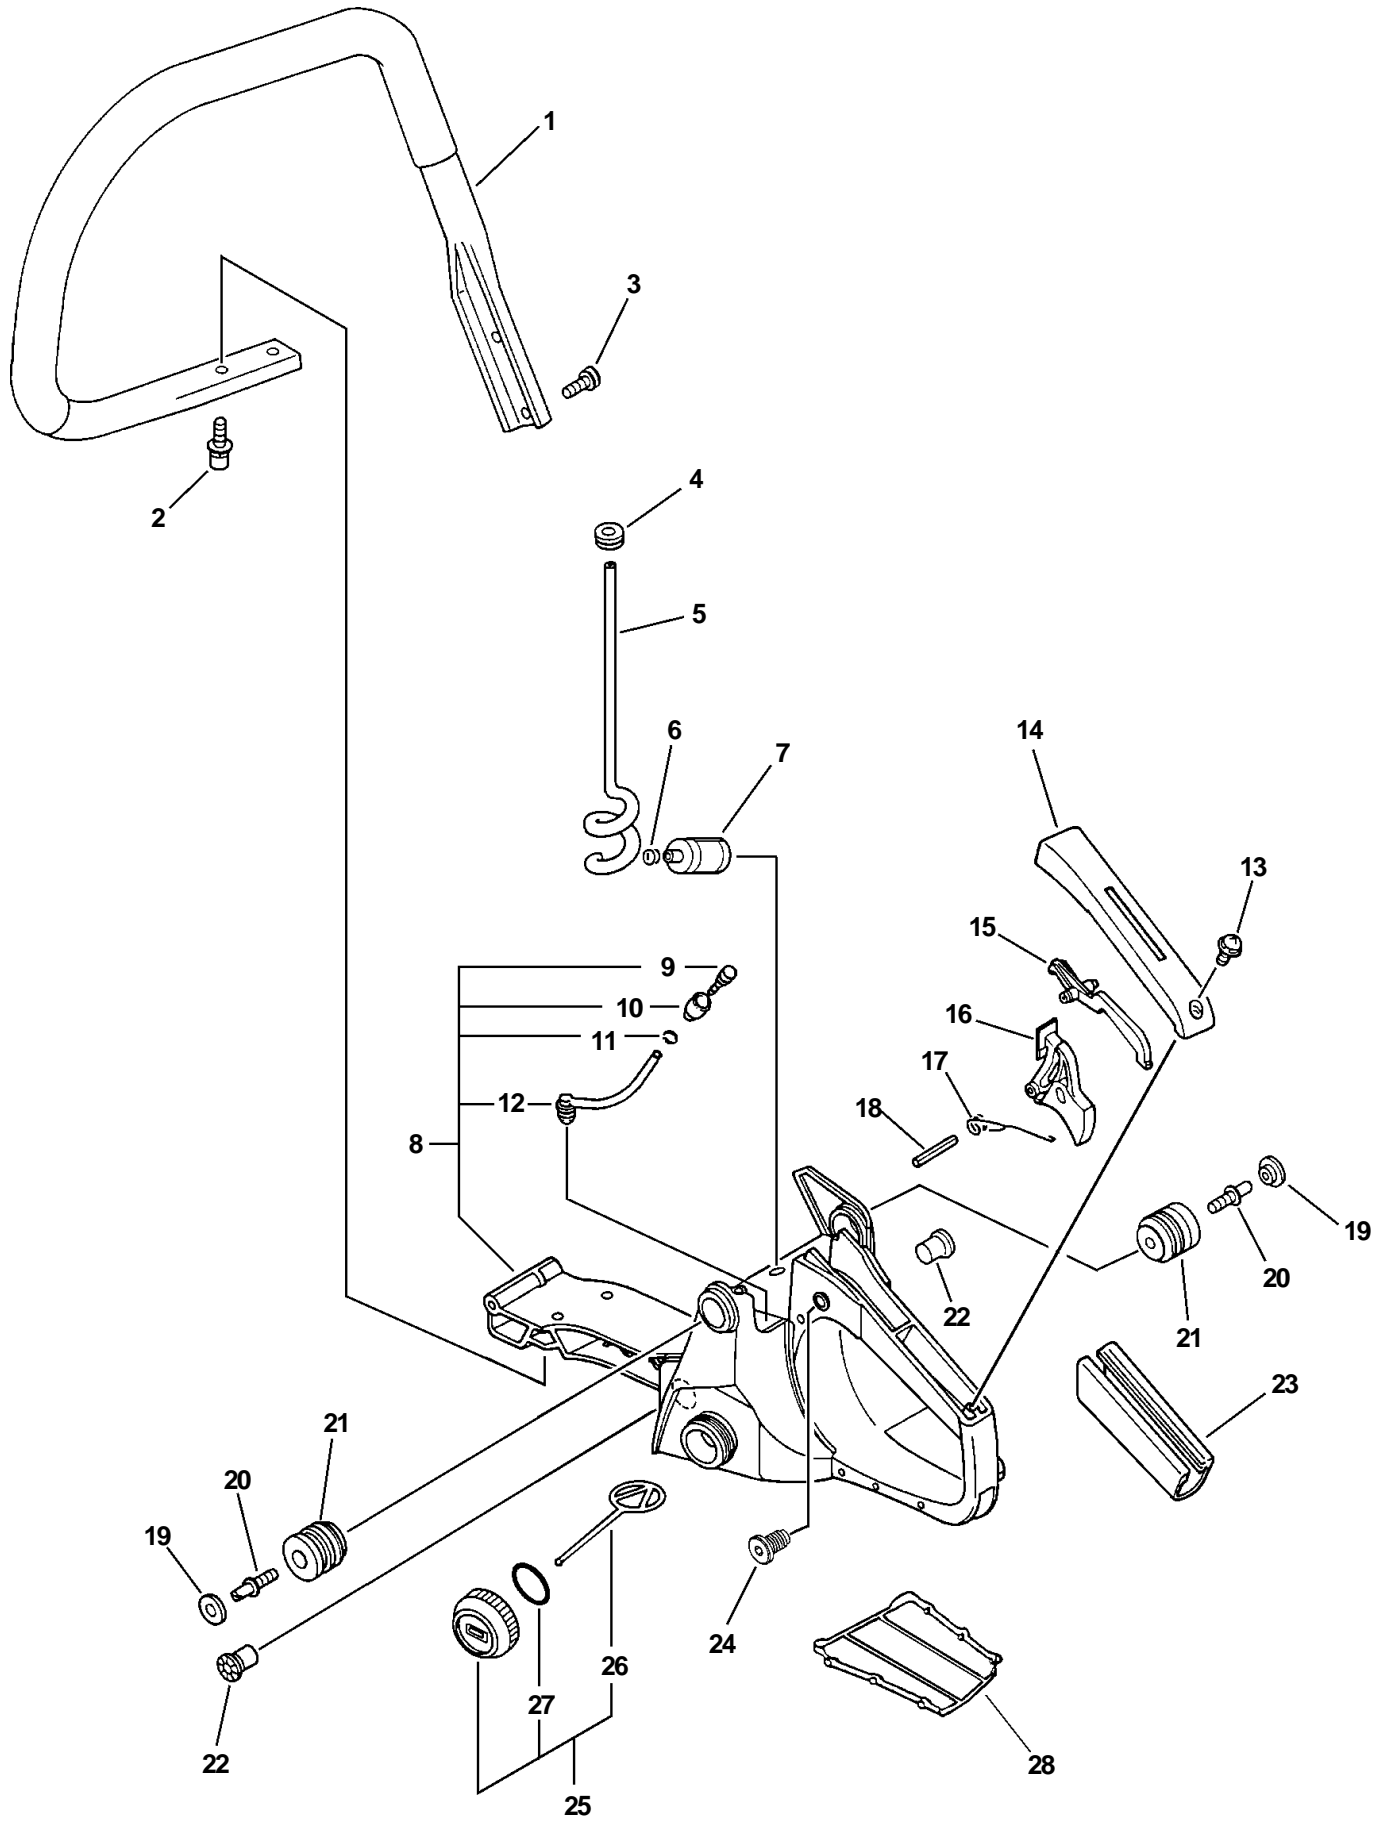

ITEM	PART NUMBER	QTY	DESCRIPTION	REMARKS
1	C400000010	1	HANDLE, FRONT	
2	9114505016	2	BOLT, SELF TAPPING	
3	9114505020	2	BOLT, SELF TAPPING	
4	13211504920	1	GROMMET	
5	13201038331	1	PIPE	
6	13201326630	1	CLIP	
7	13120519830	1	FILTER, FUEL	
8	35110139332	1	REAR HANDLE ASY	INCLUDES ITEMS 9-12
9	A356000030	1	VALVE, CHECK	
10	13132840630	1	COVER, VENT	
11	13201326630	1	CLIP	
12	13201239330	1	PIPE, W/GROMMET	
13	90025304014	1	SCREW 4X14	
14	35115535430	1	COVER, HANDLE	
15	17809037930	1	LOCKOUT, THROTTLE CONTROL	
16	C450000000	1	TRIGGER, THROTTLE	
17	17804335430	1	SPRING, THROTTLE RETURN	
18	90034540030	1	SPRING PIN 4X30	
19	10091838330	2	CAP, CUSHION	
20	10091532530	2	BOLT	
21	10092138330	2	CUSHION	
22	10091038330	2	CUSHION	
23	35111119830	1	GRIP, HANDLE	
24	V162000040	1	PLUG	
25	13100437931	1	FUEL TANK CAP ASY	INCLUDES ITEMS 26-27
26	13105119830	1	LINK	
27	90072000022	1	O-RING 22	
28	C418000000	1	SHIELD, SNOW