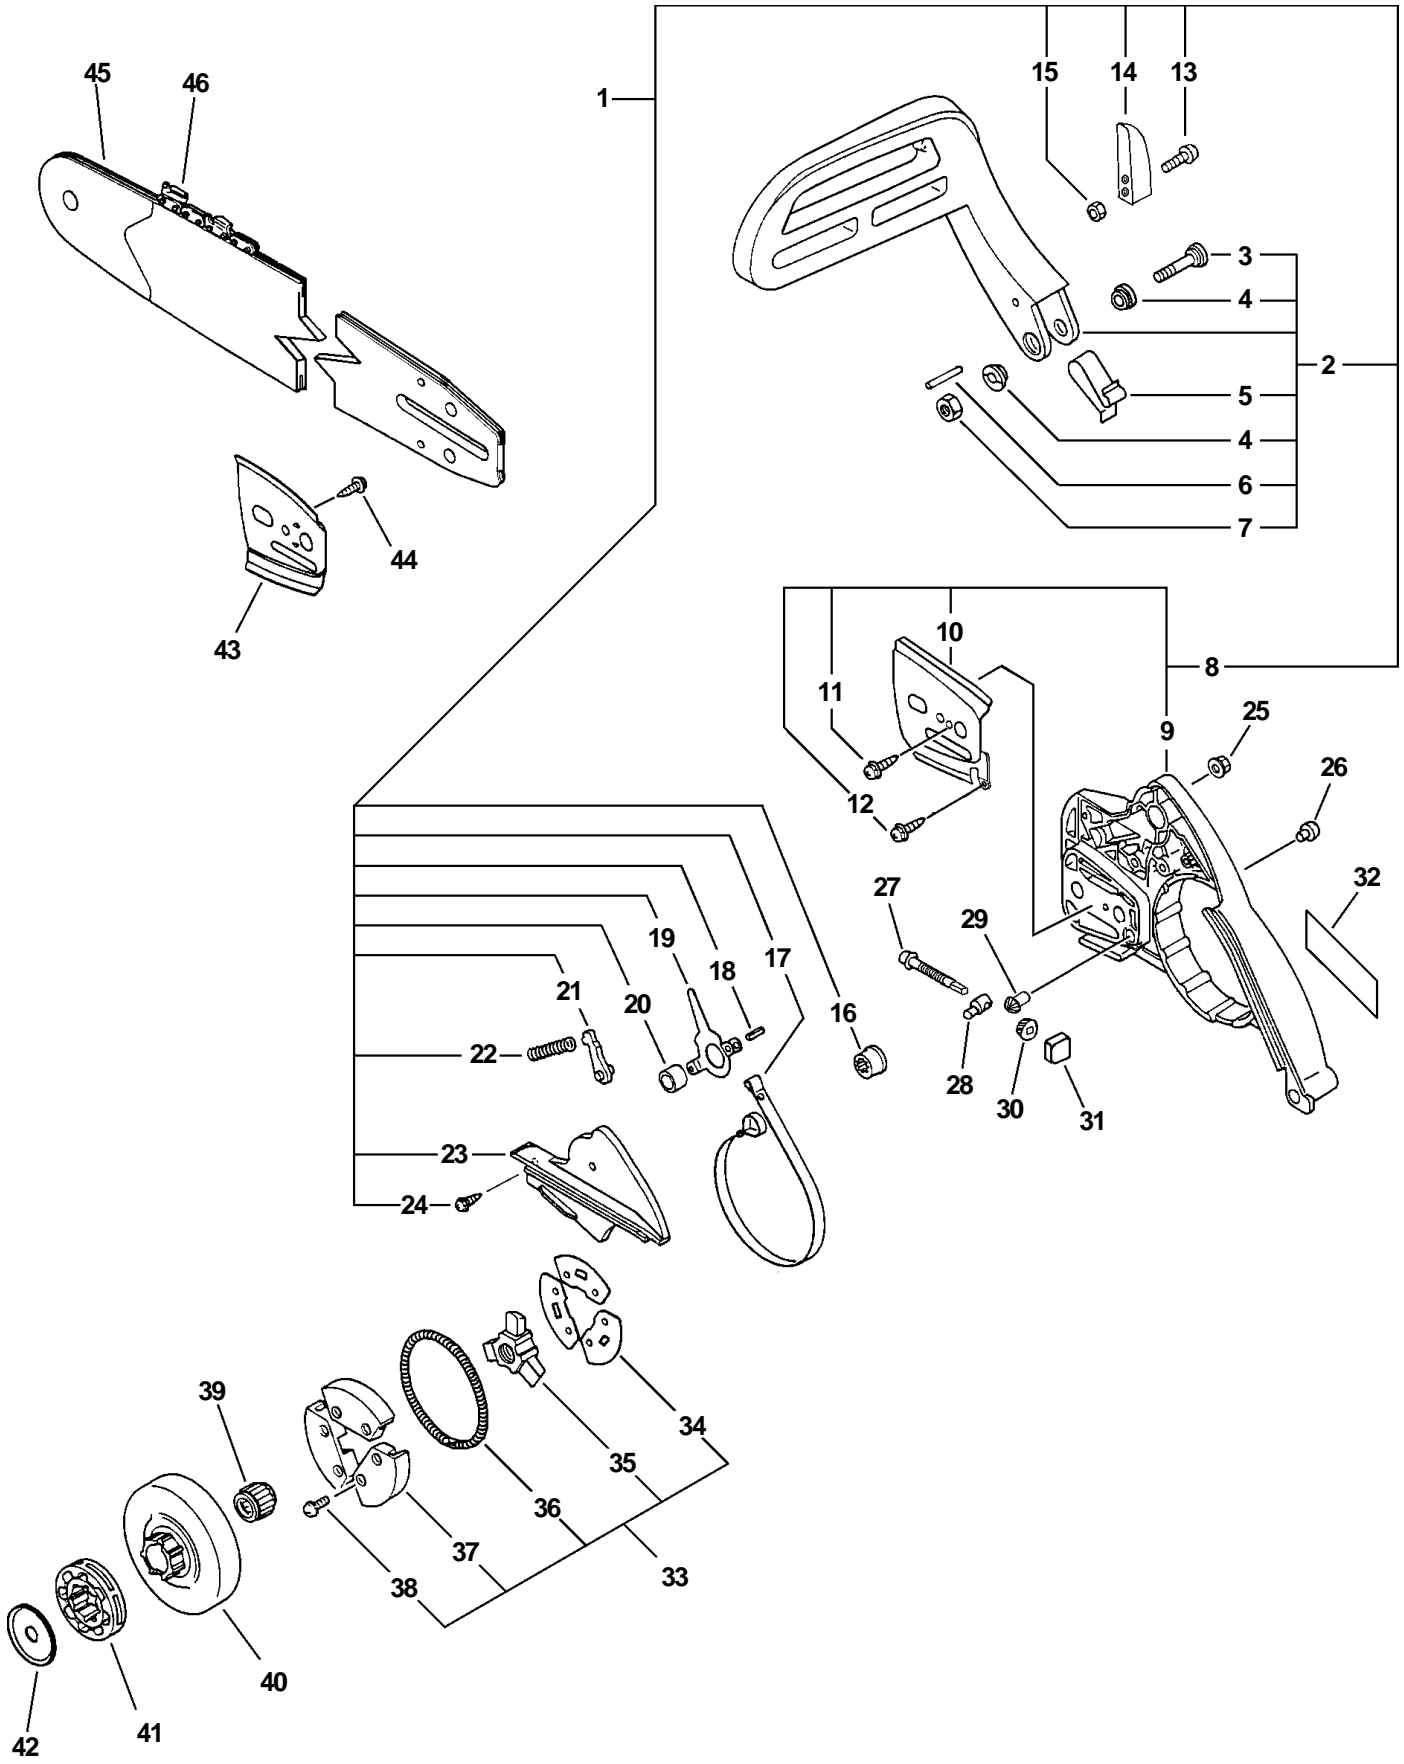

ITEM	PART NUMBER	QTY	DESCRIPTION	REMARKS
1	X502000010	1	LABEL, ECHO	
2	90023805018	4	SCREW 5X18	
3	17720039334	1	STARTER ASY	INCLUDES ITEMS 4-12
4	17722737930	1	GUIDE, ROPE	
5	90029603014	1	SCREW 3X14	
6	17722835430	1	GRIP, STARTER	
7	17722035430	1	SPRING, REWIND	
8	17722138330	1	PLATE, STARTER	
9	17721538330	1	DRUM, STARTER	
10	17721402830	1	WASHER	
11	90023805012	1	SCREW 5X12	
12	17722605310	1	ROPE, STARTER	3.5mm(9/64") X 960mm(37-7/8"), BULK OPTION:99944445000
13	A172000060	1	COVER, FAN	
14	90016205014	2	BOLT 5X14	
15	90060300005	2	WASHER 5	
16	17721819830	2	PAWL, STARTER	
17	17724704630	2	SPACER, RATCHET	
18	17723435430	2	SPRING, RETURN	
19	90051500008	1	FLANGE NUT 8	
20	A409000030	1	FLYWHEEL	
21	90016204030	2	BOLT 4X30	
22	A411000030	1	COIL, IGNITION	
23	15901201620	1	CAP, SPARK PLUG	
24	15901103432	1	TERMINAL, SPARK PLUG CAP	
25	15901010630	1	SPARK PLUG -- BPM-7A	■
25	RCJ-6Y	1	SPARK PLUG	CANADA SERIAL NUMBERS: 07001001-07999999 ■

ITEM	PART NUMBER	QTY	DESCRIPTION	REMARKS
1	43722938331	1	PIPE, OIL DISCHARGE	
2	13201326630	2	CLIP	
3	43700238330	1	AUTO-OILER ASY	INCLUDES ITEMS 4-9
4	43701638330	1	NEEDLE, ADJUST	
5	43702937330	1	WASHER	
6	43701537330	1	SPRING	
7	43702437330	1	PLUNGER	
8	43701938330	1	SPRING	
9	43706238330	1	CAP, OIL PUMP	
10	90022304016	2	SCREW	
11	12312715030	1	RING	
12	13211512330	1	GROMMET	
13	43721038330	1	PIPE, FUEL	
14	43620514730	1	STRAINER, OIL	
15	17531038330	1	PLATE, SEAL	
16	V652000000	1	GEAR, WORM	
17	89541006960	1	WRENCH, W/SCREWDRIVER	
18	89581203930	1	SCREWDRIVER	