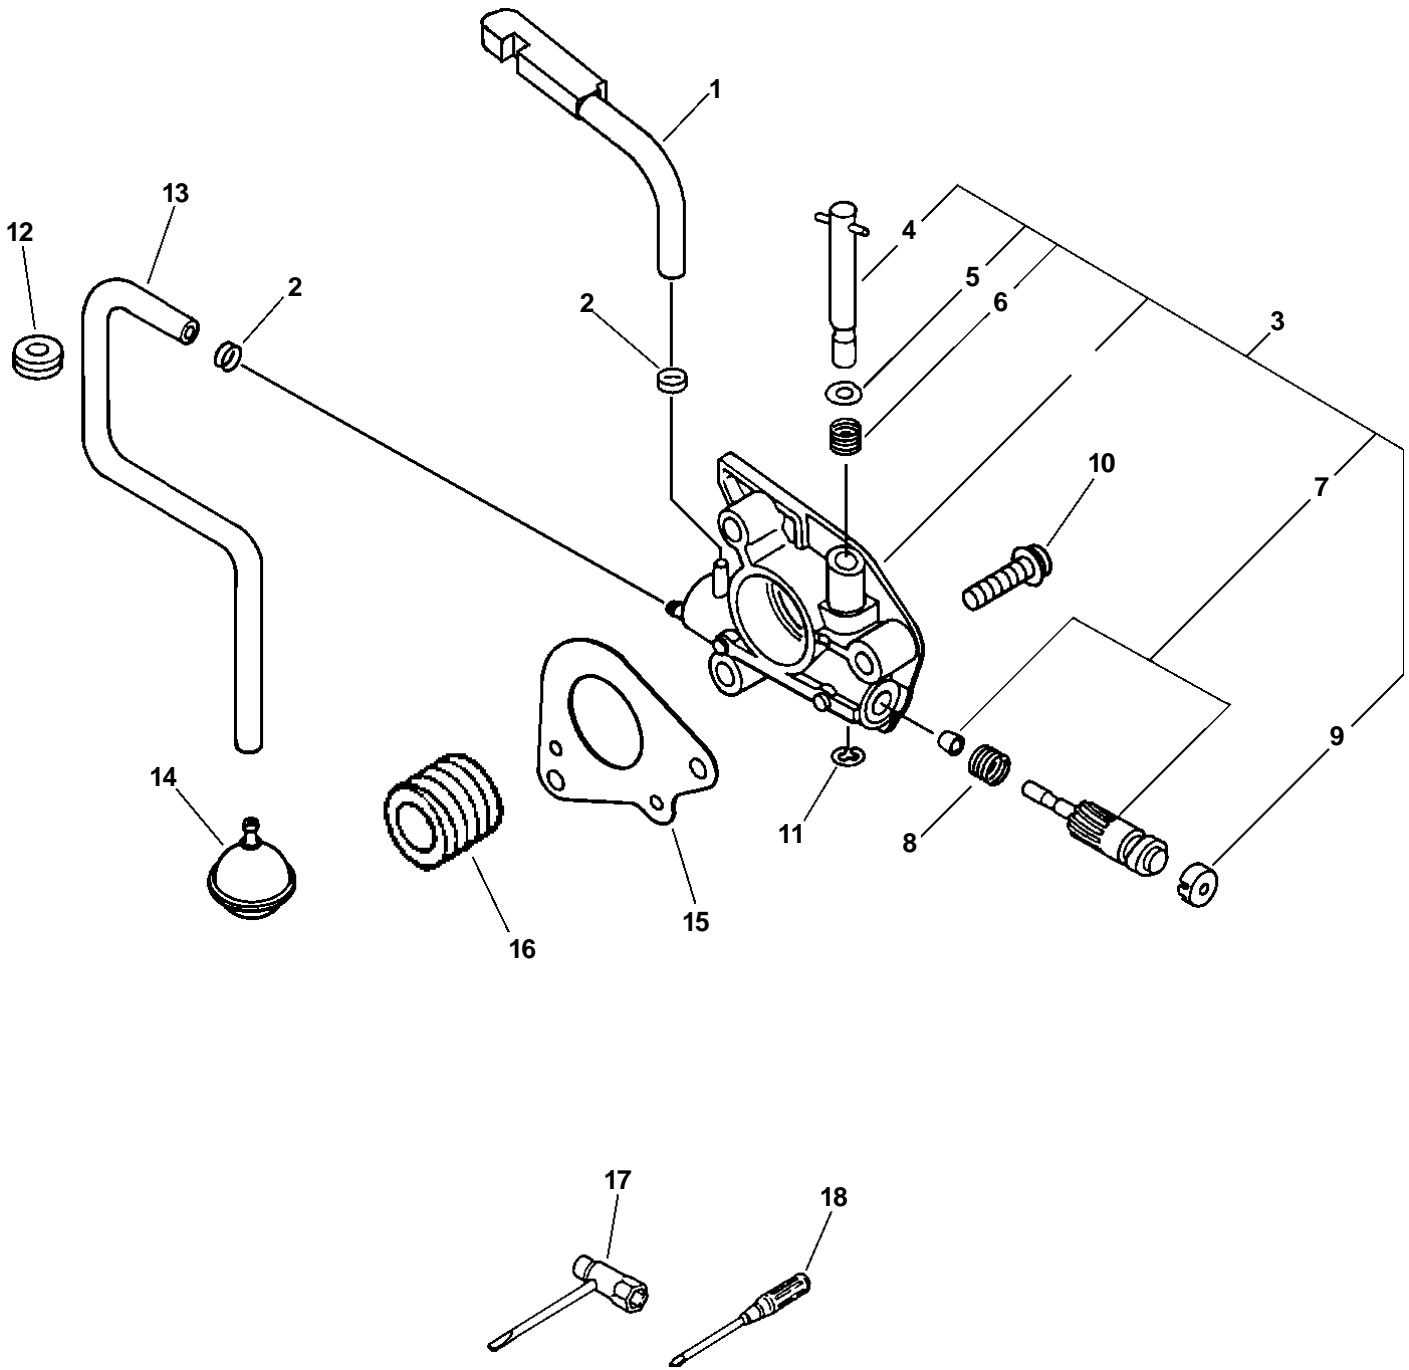

ITEM	PART NUMBER	QTY	DESCRIPTION	REMARKS
1	43722938331	1	PIPE, OIL DISCHARGE	
2	13201326630	2	CLIP	
3	43700238330	1	AUTO-OILER ASY	INCLUDES ITEMS 4-9
4	43701638330	1	NEEDLE, ADJUST	
5	43702937330	1	WASHER	
6	43701537330	1	SPRING	
7	43702437330	1	PLUNGER	
8	43701938330	1	SPRING	
9	43706238330	1	CAP, OIL PUMP	
10	90022304016	2	SCREW	
11	12312715030	1	RING	
12	13211512330	1	GROMMET	
13	43721038330	1	PIPE, FUEL	
14	43620514730	1	STRAINER, OIL	
15	17531038330	1	PLATE, SEAL	
16	V652000000	1	GEAR, WORM	
17	89541006960	1	WRENCH, W/SCREWDRIVER	
18	89581203930	1	SCREWDRIVER