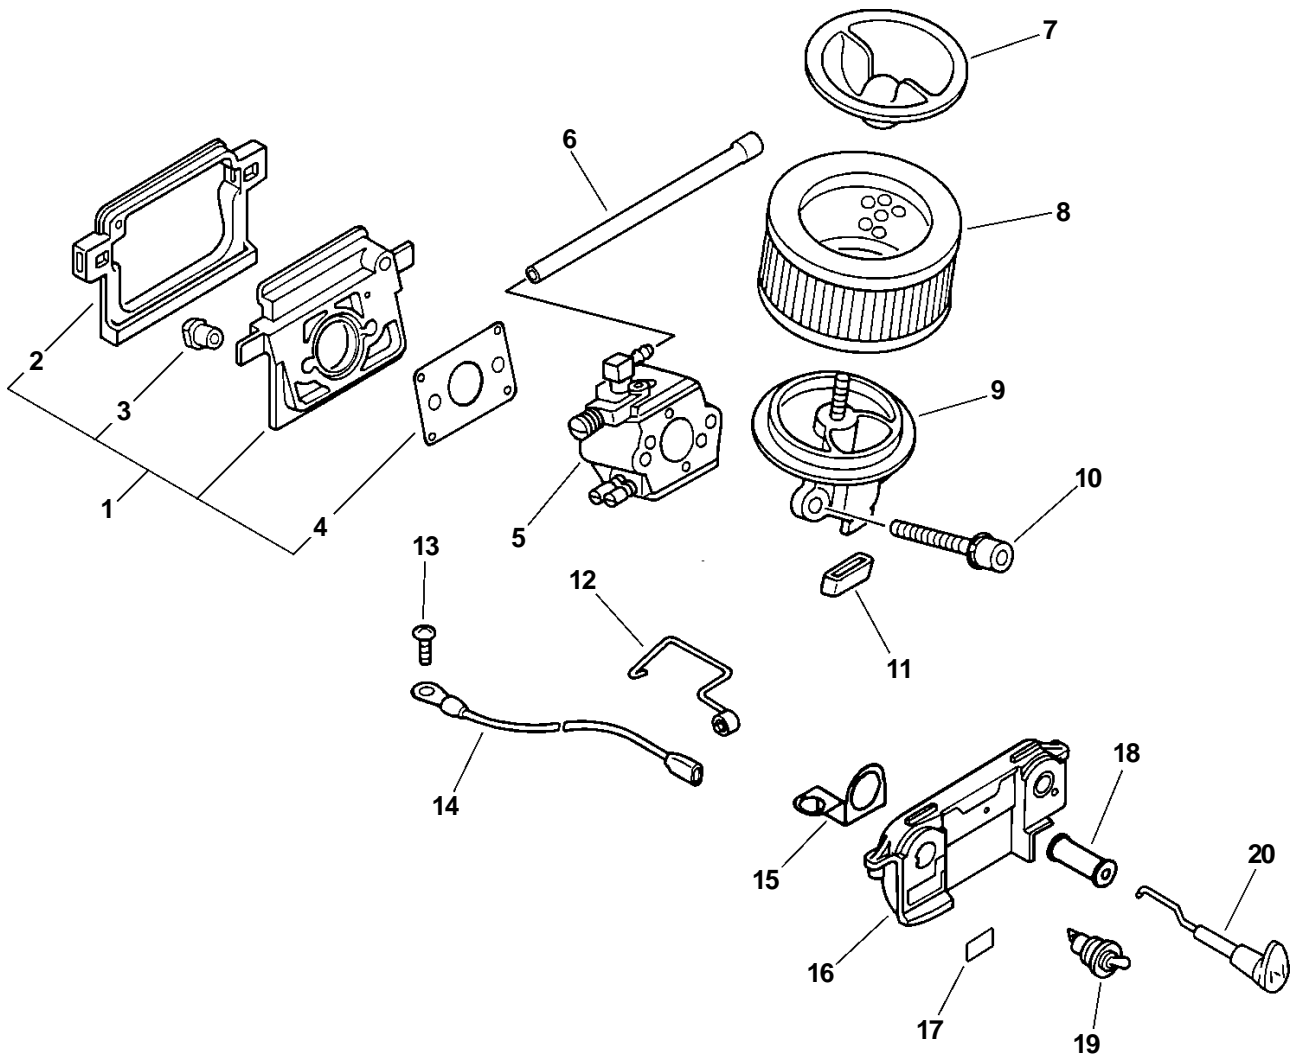

ITEM	PART NUMBER	QTY	DESCRIPTION	REMARKS
1	13000038330	1	INSULATOR KIT	INCLUDES ITEMS 1-4
2	13036638330	1	CUSHION	
3	13002033330	2	NUT	
4	13001038330	1	GASKET, INTAKE	
5	A021000220	1	CARBURETOR -- WT-954	
6	13011038330	1	PIPE, IMPULSE	
7	13040538331	1	BRACKET, AIR CLEANER	
8	13031038331	1	FILTER, AIR	
9	A204000002	1	ELBOW, CARBURETOR	
10	90016205050	2	BOLT 5X50	
11	13043038330	1	CUSHION	
12	C454000041	1	ROD, THROTTLE	
13	90022004006	1	SCREW 4X6	
14	16201038331	1	LEAD, GROUND	
15	16341338930	1	PLATE, SWITCH	
16	16381038932	1	BRACKET, SWITCH	
17	89015737330	1	LABEL, SWITCH	
18	17881014532	1	GROMMET	
19	16340038330	1	SWITCH, IGNITION	
20	A241000000	1	KNOB, CHOKE	
21	90010504006	1	BOLT 4X6	
22	14571160631	1	PLATE	
23	90010505014	2	BOLT 5X14	
24	P021002370	1	MUFFLER ASY	INCLUDES ITEMS 25-28
25	14551035431	1	GASKET, MUFFLER	
26	14588439330	1	SCREEN	
27	A303000020	1	LID, MUFFLER	
28	90025004008	2	SCREW 4X8