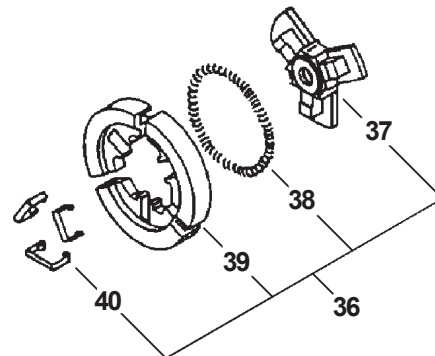

SERIAL NUMBERS:
101001-134503

SERIAL NUMBERS:
134504 & UP