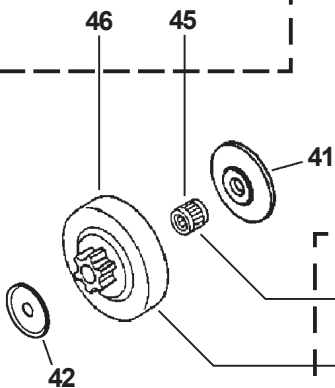

SERIAL NUMBERS:
101001-134503

SERIAL NUMBERS:
134504 & UP