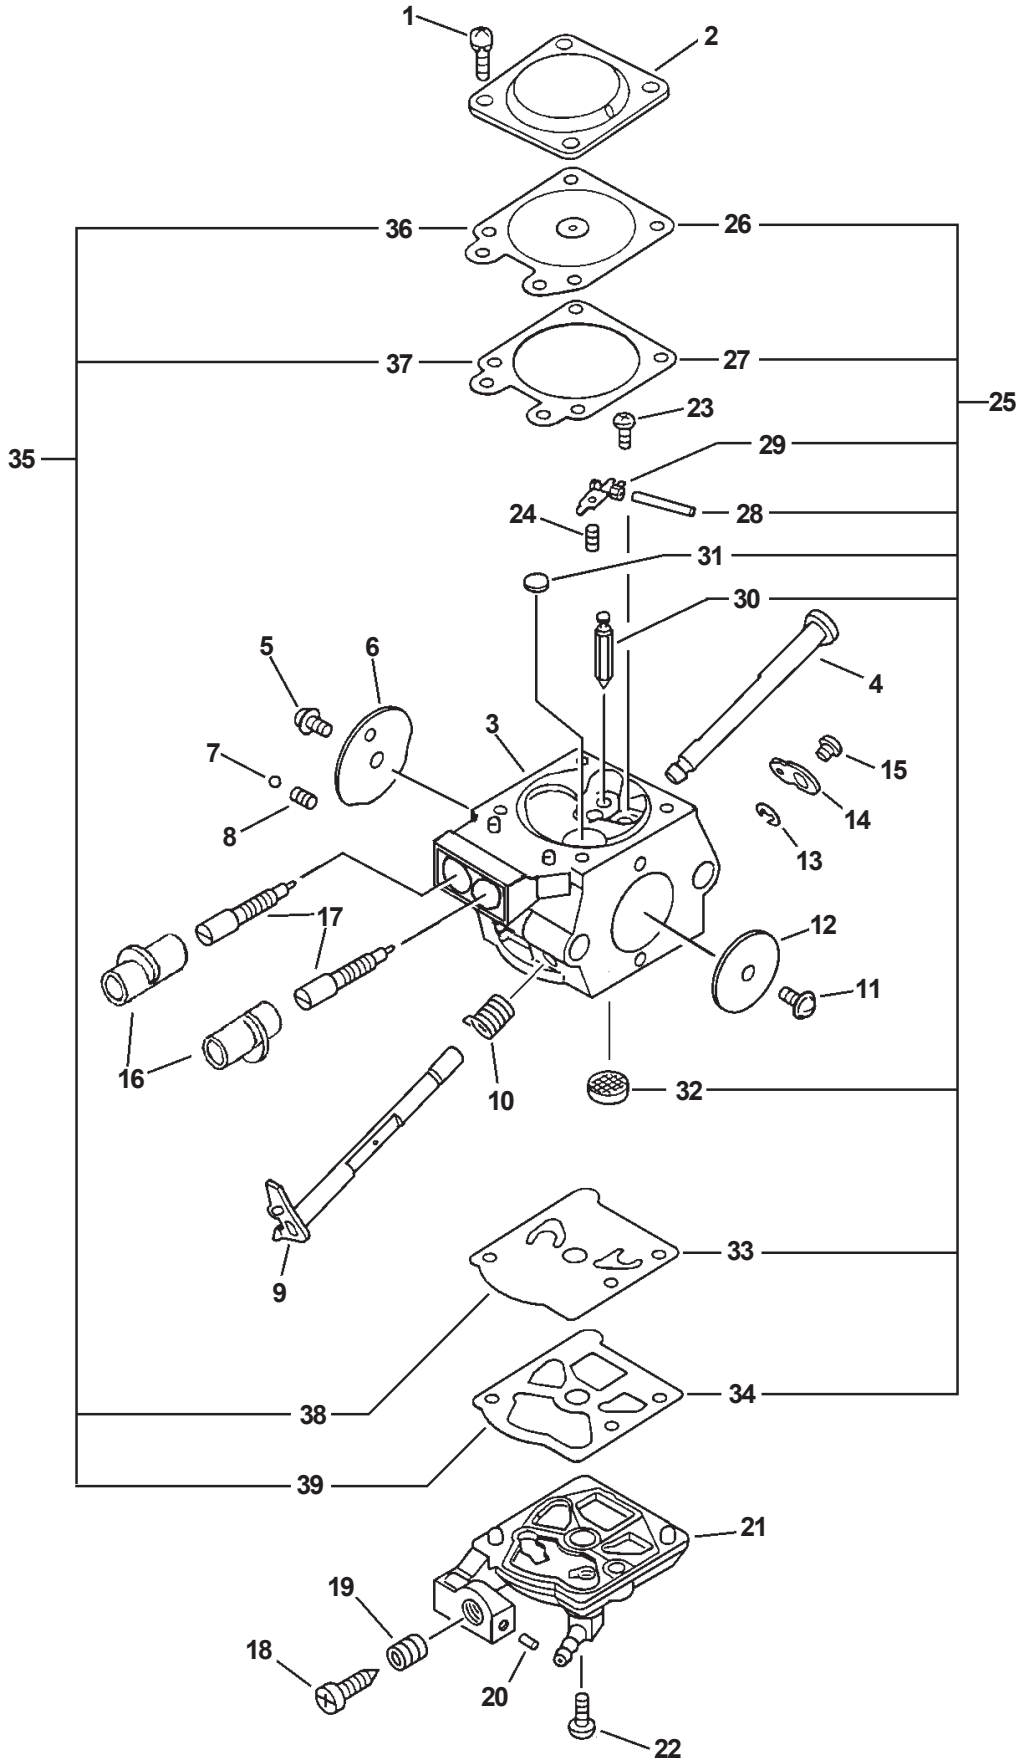

ITEM	PARTNUMBER	QTY	DESCRIPTION	REMARKS
	12300039333	1	CARBURETOR --WT-416C	
1	12313002960	4	SCREW, METERING DIAPHRAGM COVER	
2	12314203930	1	COVER, METERING DIAPHRAGM	
3	-----	1	BODY, CARBURETOR	NOT AVAILABLE SEPARATELY
4	12313135430	1	SHAFT, CHOKE	
5	12311433830	1	SCREW, CHOKE VALVE	
6	12313237330	1	VALVE, CHOKE	
7	12313610630	1	BALL, CHOKE FRICTION	
8	12313510630	1	SPRING, CHOKE FRICTION BALL	
9	12311739330	1	SHAFT, THROTTLE	
10	12311337530	1	SPRING, THROTTLE RETURN	
11	12311433830	1	SCREW, THROTTLE VALVE	
12	12311610530	1	VALVE, THROTTLE	
13	12312715030	1	CLIP, THROTTLE SHAFT	
14	12315038330	1	LEVER, THROTTLE	
15	12311433830	1	SCREW, THROTTLE LEVER	
16	P003000010	2	CAP, MIXTURE LIMITER	
17	12312003661	2	NEEDLE, ADJUSTMENT	
18	12313404260	1	SCREW, IDLE ADJUST	
19	12313304260	1	SPRING, IDLE ADJUST	
20	12317815030	1	PLUG, FRICTION	
21	12312438330	1	COVER, FUEL PUMP	
22	12311003930	1	SCREW, PUMP COVER	
23	12313903930	1	SCREW, METERING LEVER PIN	
24	12312239330	1	SPRING, METERING LEVER	
25	12310037330	1	REPAIR KIT	INCLUDES ITEM 26-34
26	-----	1	DIAPHRAGM, METERING	
27	-----	1	GASKET, METERING DIAPHRAGM	
28	-----	1	PIN, METERING LEVER	
29	-----	1	LEVER, METERING	
30	-----	1	VALVE, INLET NEEDLE	
31	-----	1	PLUG, WELCH	
32	-----	1	SCREEN, INLET	
33	-----	1	DIAPHRAGM, FUEL PUMP	
34	-----	1	GASKET, FUEL PUMP	
35	12310137330	1	DIAPHRAGM/GASKET KIT	INCLUDES ITEM 35-39
36	-----	1	DIAPHRAGM, METERING	
37	-----	1	GASKET, METERING DIAPHRAGM	
38	-----	1	DIAPHRAGM, FUEL PUMP	
39	-----	1	GASKET, FUEL PUMP