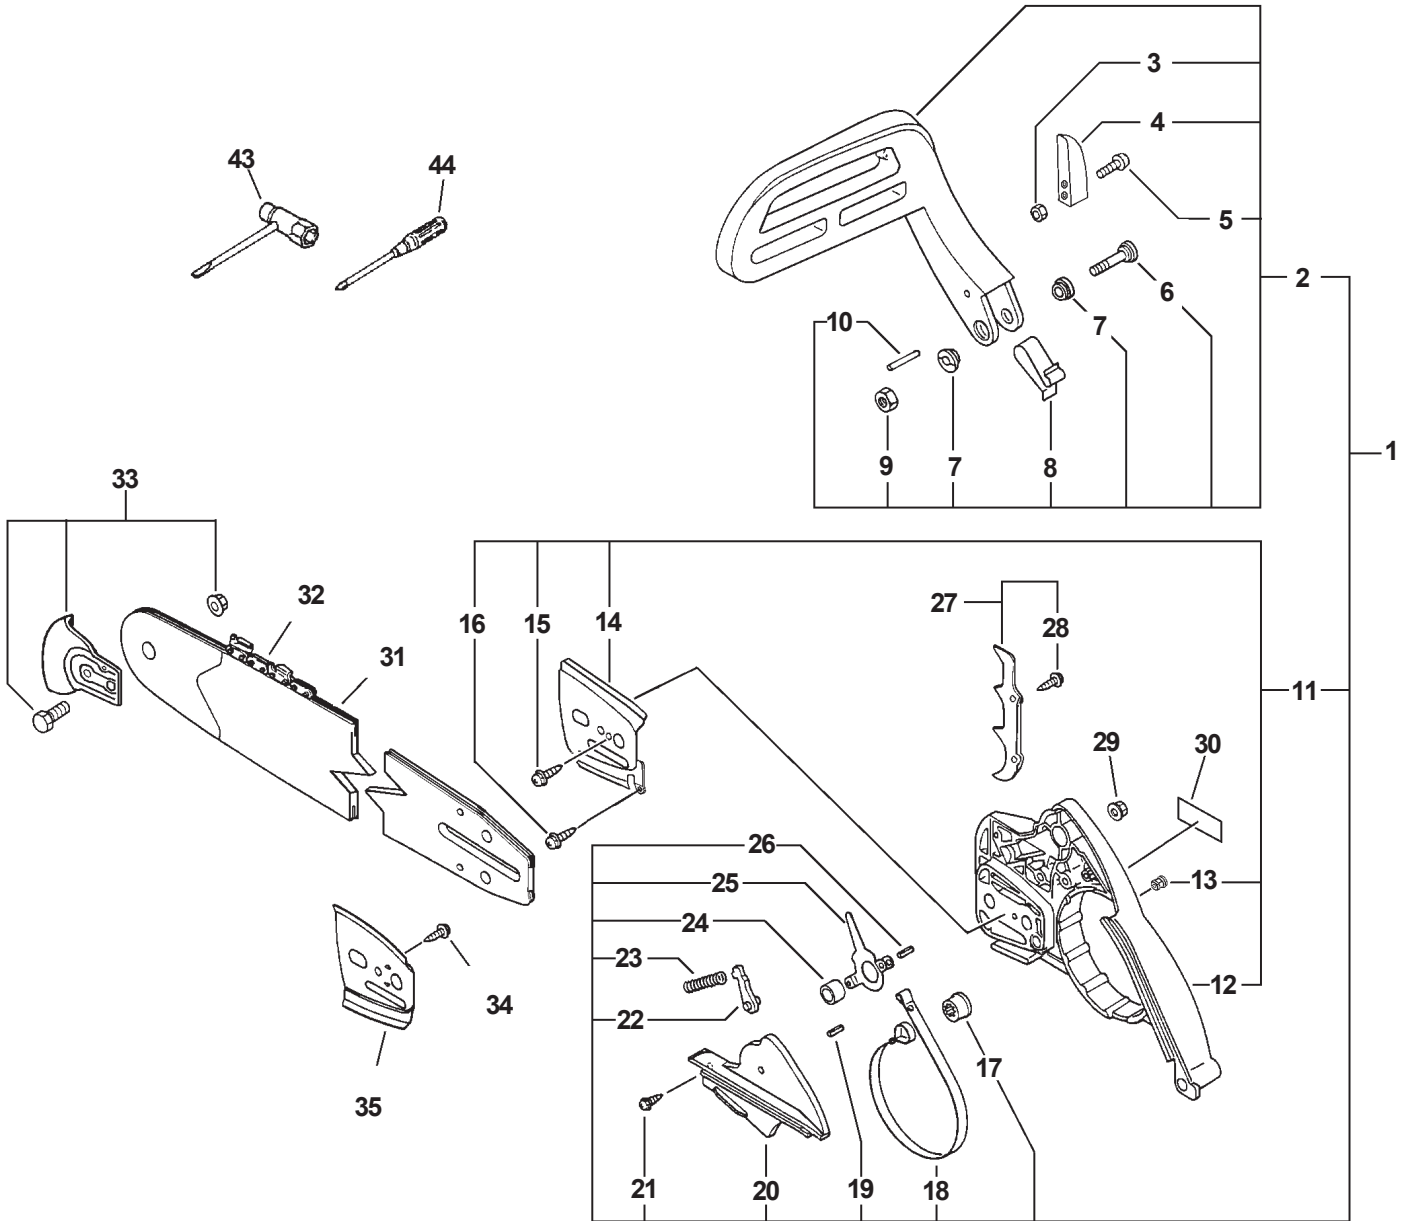

## INTAKE/EXHAUST ASSEMBLIES

ITEM	PARTNUMBER	QTY	DESCRIPTION	REMARKS
1	90010504006	1	BOLT, 4X6	
2	14571160631	1	PLATE	
3	90010505014	2	BOLT, 5X14	
4	14580061630	1	MUFFLER ASY	INCLUDES ITEMS 5-8
5	90025004008	2	SCREW, 4X8	
6	14586339330	1	HOLDER, SCREEN	
7	14588439330	1	SCREEN	
8	14551035431	1	GASKET, MUFFLER	
9	13011038330	1	PIPE, IMPULSE	
10	13040538331	1	BRACKET, AIR CLEANER	
11	13031038331	1	FILTER, AIR	
12	13030138332	1	ELBOW, CARBURETOR	
13	90016205050	2	BOLT, 5X50	
14	12300039333	1	CARBURETOR WT-416C	
15	13000038330	1	INSULATOR KIT	INCLUDES ITEMS 16-18
16	13001038330	1	GASKET, INTAKE	
17	13002033330	2	NUT	
18	13036638330	1	CUSHION	
19	13043038330	1	CUSHION	
20	90022004006	1	SCREW, 4X6	
21	C483000000	1	BOOT, CONNECTOR	
22	16201038331	1	LEAD, GROUND	
23	17801138331	1	ROD, THROTTLE	
24	16341338930	1	PLATE, SWITCH	
25	16381038932	1	BRACKET, SWITCH	
26	17881014532	1	GROMMET	
27	17851038330	1	ROD, CHOKE	
28	16340038330	1	SWITCH, IGNITION	
29	89015737330	1	LABEL, SWITCH	

## HANDLE ASSEMBLY

ITEM	PARTNUMBER	QTY	DESCRIPTION	REMARKS
1	35160638330	1	HANDLE, FRONT	
2	9114505020	2	BOLT, TAPPING	
3	9114505016	2	BOLT, TAPPING	
4	13211504920	1	GROMMET	
5	13201038331	1	PIPE, FUEL - 3X6X165mm	OPTIONAL BULK LINE 90015
6	13120519830	1	FILTER, FUEL	
7	13201326630	1	CLIP	
8	90025304014	1	SCREW, 4X14	
9	35115535430	1	COVER, HANDLE	
10	17809037930	1	LOCKOUT, THROTTLE CONTROL	
11	C450000000	1	TRIGGER, THROTTLE	
12	17804335430	1	SPRING, THROTTLE RETURN	
13	90034540030	1	PIN, SPRING 4X30	
14	35110139332	1	REAR HANDLE ASY	INCLUDES ITEMS 15-18
15	13130056430	1	VALVE, CHECK	
16	13132840630	1	COVER, VENT	
17	13201326630	1	CLIP	
18	13201239330	1	PIPE, W/GROMMET	
19	10091838330	2	CAP, CUSHION	
20	10091532530	2	BOLT	
21	10092138330	2	CUSHION	
22	10091038330	2	CUSHION	
23	17830237930	1	LATCH, THROTTLE	
24	13100437931	1	FUEL TANK CAP ASY	INCLUDES ITEMS 25-26
25	13105119830	1	LINK	
26	90072000022	1	O-RING 22	
27	35111119830	1	GRIP, HANDLE	