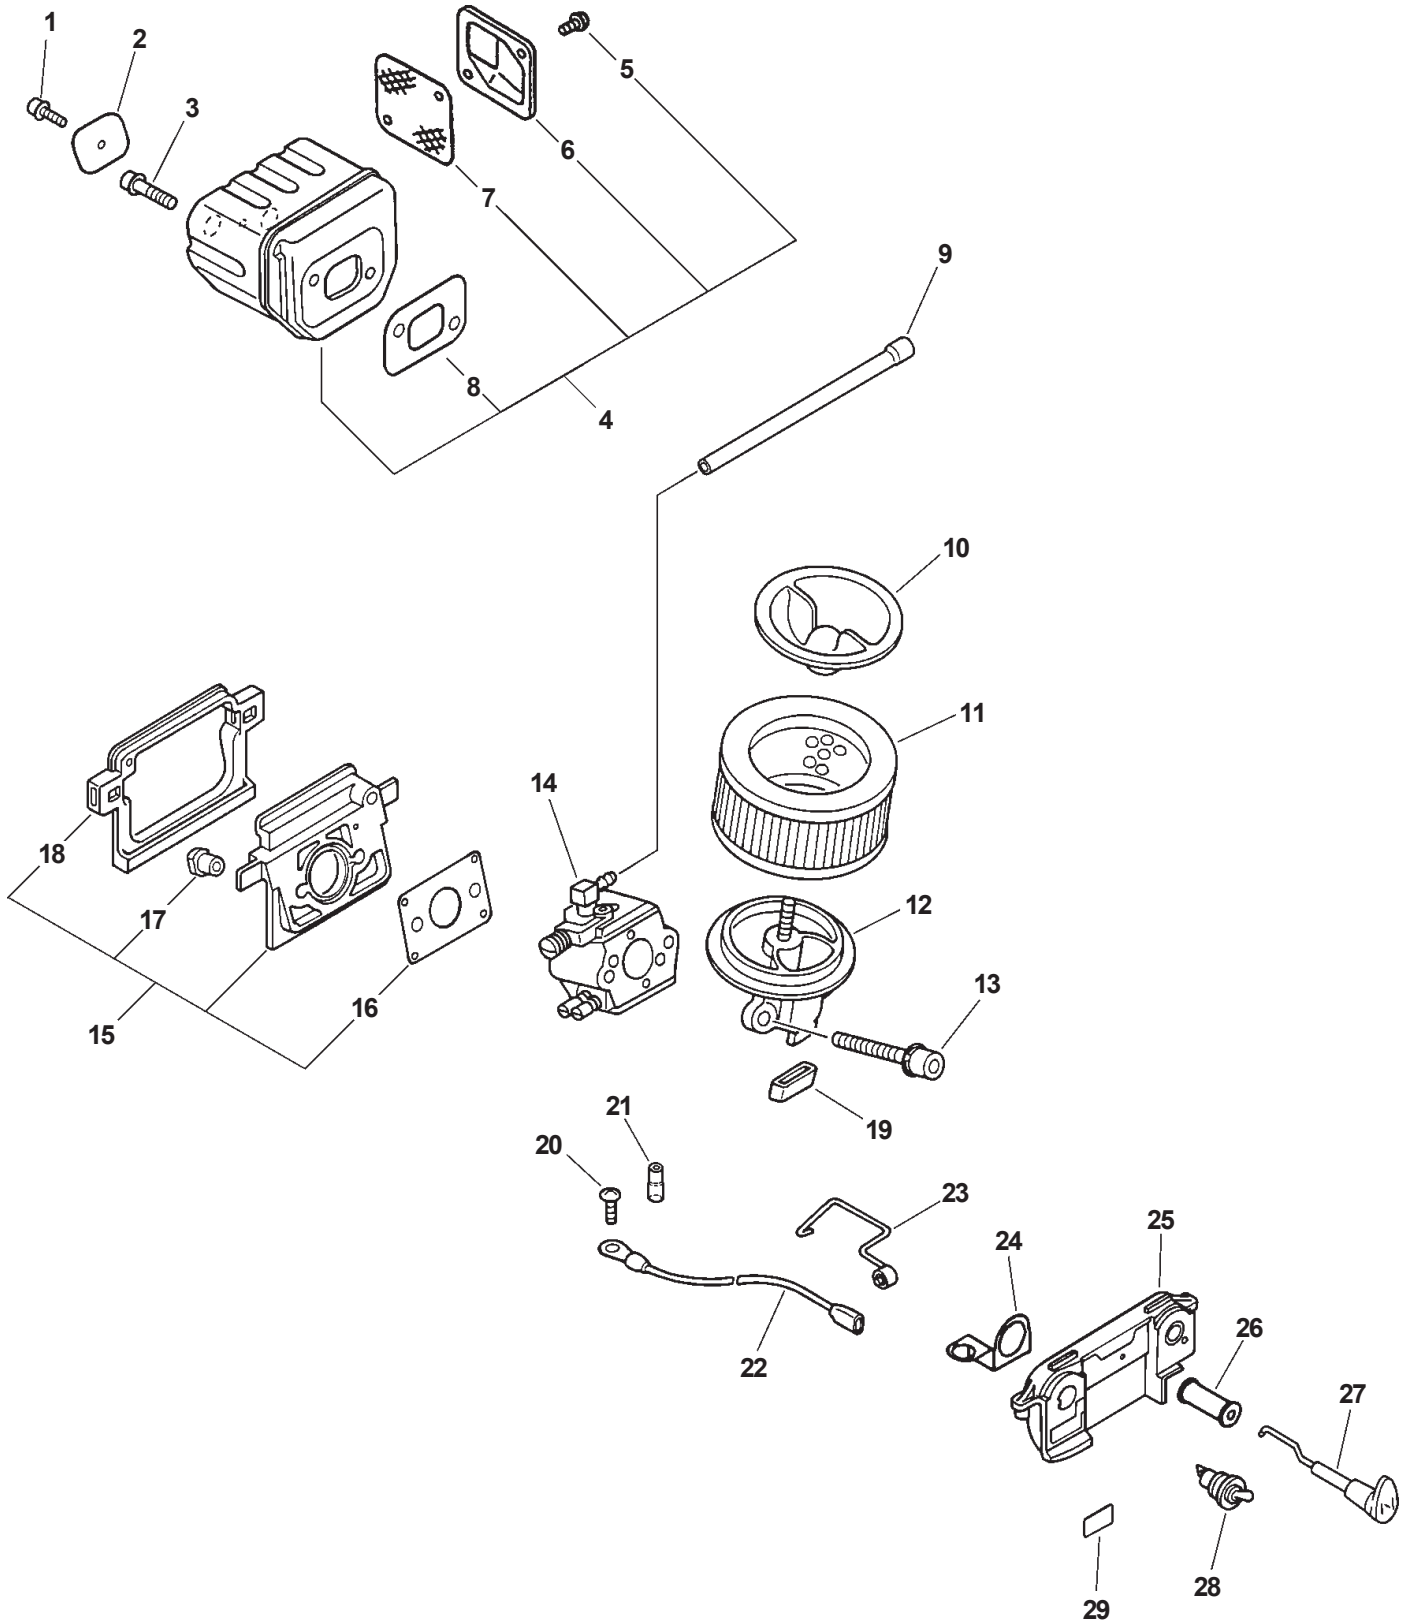

CS-4400 Type 1E

INTAKE/EXHAUST ASSEMBLIES

ITEM	PARTNUMBER	QTY	DESCRIPTION	REMARKS
1	90010504006	1	BOLT, 4X6	
2	14571160631	1	PLATE	
3	90010505014	2	BOLT, 5X14	
4	14580061630	1	MUFFLER ASY	INCLUDES ITEMS 5-8
5	90025004008	2	SCREW, 4X8	
6	14586339330	1	HOLDER, SCREEN	
7	14588439330	1	SCREEN	
8	14551035431	1	GASKET, MUFFLER	
9	13011038330	1	PIPE, IMPULSE	
10	13040538331	1	BRACKET, AIR CLEANER	
11	13031038331	1	FILTER, AIR	
12	13030138332	1	ELBOW, CARBURETOR	
13	90016205050	2	BOLT, 5X50	
14	12300039333	1	CARBURETOR WT-416C	
15	13000038330	1	INSULATOR KIT	INCLUDES ITEMS 16-18
16	13001038330	1	GASKET, INTAKE	
17	13002033330	2	NUT	
18	13036638330	1	CUSHION	
19	13043038330	1	CUSHION	
20	90022004006	1	SCREW, 4X6	
21	C483000000	1	BOOT, CONNECTOR	
22	16201038331	1	LEAD, GROUND	
23	17801138331	1	ROD, THROTTLE	
24	16341338930	1	PLATE, SWITCH	
25	16381038932	1	BRACKET, SWITCH	
26	17881014532	1	GROMMET	
27	17851038330	1	ROD, CHOKE	
28	16340038330	1	SWITCH, IGNITION	
29	89015737330	1	LABEL, SWITCH