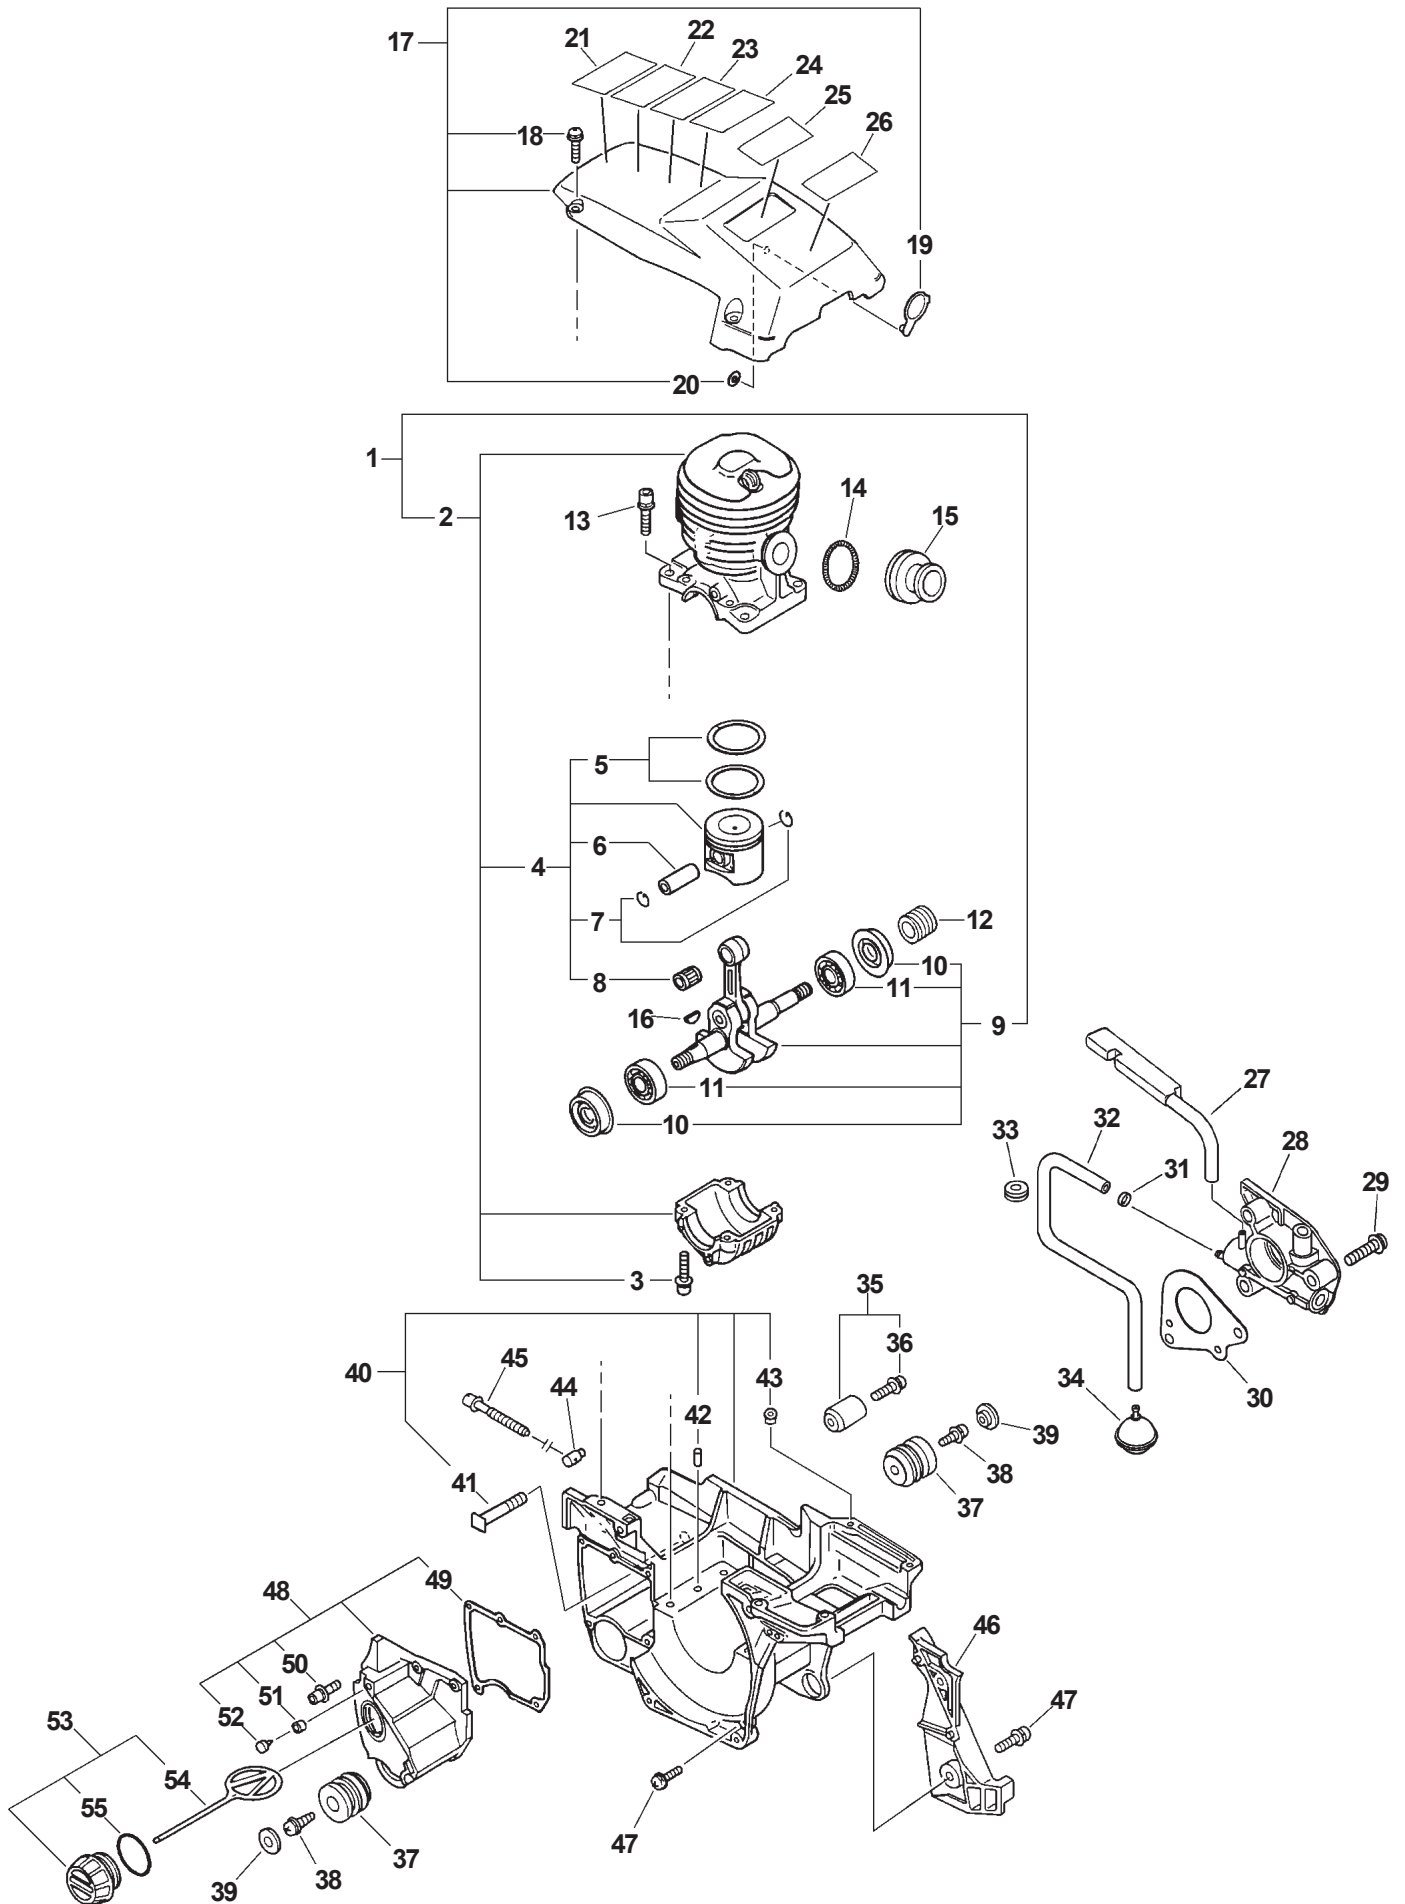

CS-4400 Type 1E

CRANKCASE/CYLINDER/PISTON, AUTO-OILER ASSEMBLY

ITEM	PARTNUMBER	QTY	DESCRIPTION	REMARKS
<u>OPTIONAL ENGINE REPOWER</u>				
1	SB1025	1	SHORT BLOCK	INCLUDES ITEM 2-11
2	10020238931	1	CRANKCASE SET	INCLUDES ITEM 3
3	90016205022	4	BOLT 5X22	
4	10000038932	1	PISTON KIT	INCLUDES ITEMS 5-8
5	10001138930	2	RING, PISTON	
6	10001335430	1	PIN, PISTON	
7	10001503931	2	CIRCLIP, PISTON PIN	
8	10001235430	1	BEARING, NEEDLE	
9	10010138330	1	CRANKSHAFT ASY	INCLUDES ITEMS 10-12
10	10021338330	2	SEAL, OIL	
11	9403536201	1	BEARING, BALL 6201	
12	43706338330	1	GEAR, WORM	
13	90016205022	4	BOLT 5X22	
14	13051635430	1	SPRING, TENSION	
15	13051038330	1	ADAPTER, INTAKE	
16	10014239130	1	KEY, WOODRUFF	
17	10150138930	1	CYLINDER COVER ASY	INCLUDES ITEMS 18-20
18	16389038330	3	BOLT, 5	
19	10157938330	1	PLATE, WIND PROOF	
20	90058000004	1	PUSH, RING	
21	89017639431	1	LABEL, CAUTION	CANADA MODELS
22	89019138230	1	LABEL, KICK BACK	CANADA MODELS
23	89019130131	1	LABEL, KICK BACK	
23	89019138130	1	LABEL, KICK BACK	CANADA MODELS
24	X524000400	1	LABEL	
25	89015139331	1	LABEL, MODEL	
25	89015139331	1	LABEL, MODEL	CANADA MODELS
26	89031703932	1	LABEL, CAUTION	CANADA MODELS
27	43722938331	1	PIPE	
28	43700238330	1	AUTO-OILER ASY	
29	90022304016	2	SCREW	
30	17531038330	1	PLATE, SEAL	
31	13201326630	1	CLIP	
32	43721038330	1	PIPE, FUEL	
33	13211512330	1	GROMMET	
34	43620514730	1	STRAINER, OIL	
35	43300019831	1	CHAIN CATCHER KIT	INCLUDES ITEM 36
36	90022005018	1	SCREW, 5X18	
37	10092138330	2	CUSHION	
38	10091533930	2	SCREW	
39	10091838330	2	CAP, CUSHION	
40	10400539334	1	COVER, ENGINE	INCLUDES ITEMS 41-43
41	43301119830	2	STUD, GUIDE BAR	
42	10021503930	2	PIN, DOWEL	
43	43601838330	2	PIN, DOWEL	
44	43301419830	1	TENSIONER	
45	43301638330	1	SCREW, TENSIONER	
46	43304539331	1	COVER	
47	90023805016	3	SCREW 5X16	
48	43600539332	1	OIL TANK ASY	INCLUDES ITEMS 49-52
49	43601938330	1	GASKET, OIL TANK	
50	90016304016	3	BOLT 4X16	
51	43601838330	1	PIN, DOWEL	
52	43611413930	1	VALVE, CHECK	
53	43600139231	1	TANK CAP ASY	INCLUDES ITEMS 54-55
54	13105119830	1	LINK	
55	90072502025	1	O-RING