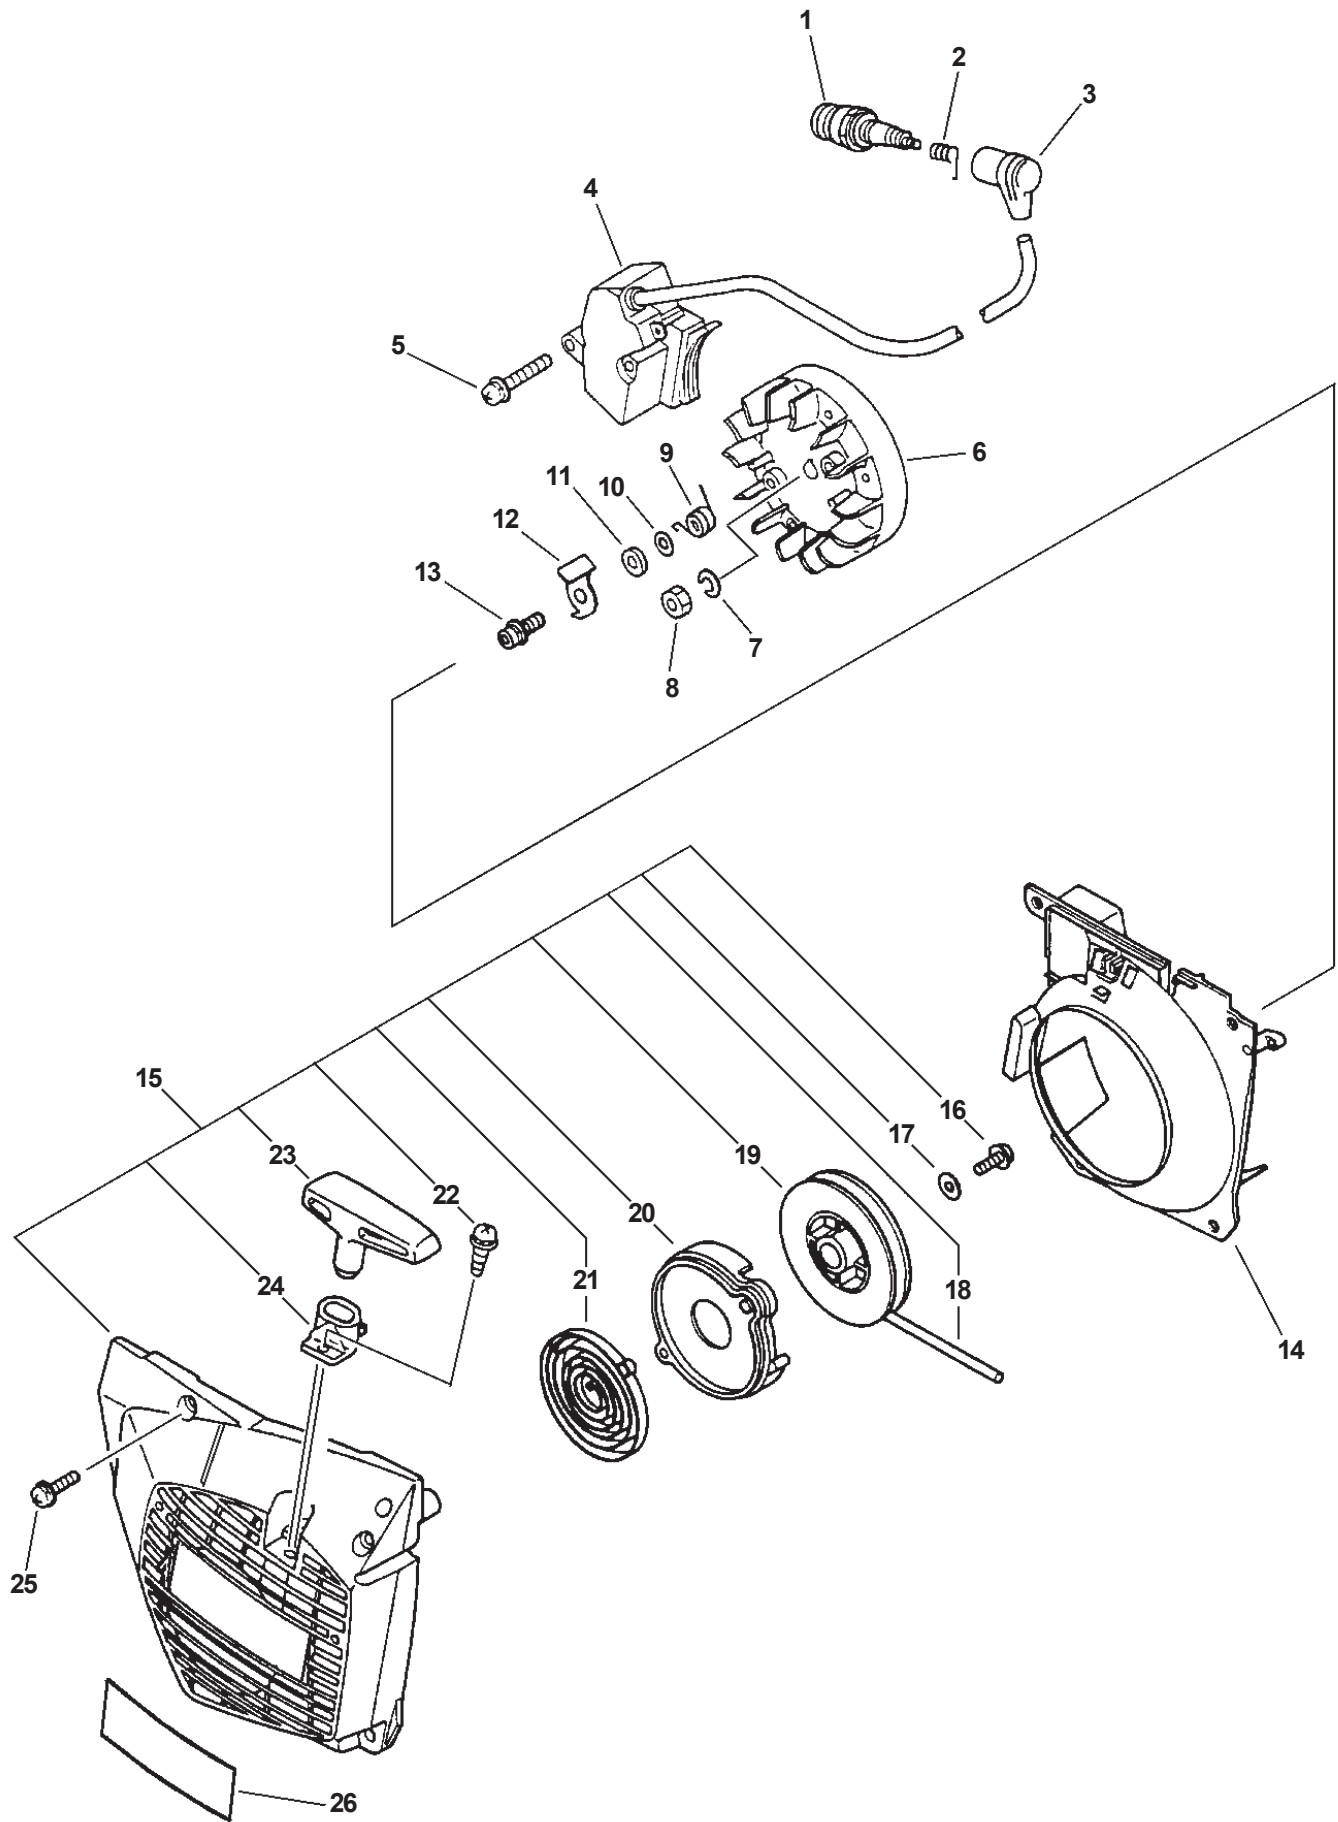

## CRANKCASE/CYLINDER/PISTON, AUTO-OILER ASSEMBLY

ITEM	PARTNUMBER	QTY	DESCRIPTION	REMARKS
<u>OPTIONAL ENGINE REPOWER</u>				
1	SB1025	1	SHORT BLOCK	INCLUDES ITEM 2-11
<b>2</b>	<b>10020238931</b>	<b>1</b>	<b>CRANKCASE SET</b>	<b>INCLUDES ITEM 3</b>
3	90016205022	4	BOLT 5X22	
4	10000038932	1	PISTON KIT	INCLUDES ITEMS 5-8
5	10001138930	2	RING, PISTON	
6	10001335430	1	PIN, PISTON	
7	10001503931	2	CIRCLIP, PISTON PIN	
8	10001235430	1	BEARING, NEEDLE	
9	10010138330	1	CRANKSHAFT ASY	INCLUDES ITEMS 10-12
10	10021338330	2	SEAL, OIL	
11	9403536201	1	BEARING, BALL 6201	
12	43706338330	1	GEAR, WORM	
13	90016205022	4	BOLT 5X22	
14	13051635430	1	SPRING, TENSION	
15	13051038330	1	ADAPTER, INTAKE	
16	10014239130	1	KEY, WOODRUFF	
17	10150138930	1	CYLINDER COVER ASY	INCLUDES ITEMS 18-20
18	16389038330	3	BOLT, 5	
19	10157938330	1	PLATE, WIND PROOF	
20	90058000004	1	PUSH, RING	
21	89017639431	1	LABEL, CAUTION	CANADA MODELS
22	89019138230	1	LABEL, KICK BACK	CANADA MODELS
23	89019130131	1	LABEL, KICK BACK	
23	89019138130	1	LABEL, KICK BACK	CANADA MODELS
24	X524000400	1	LABEL	
25	89015139331	1	LABEL, MODEL	
25	89015139331	1	LABEL, MODEL	CANADA MODELS
26	89031703932	1	LABEL, CAUTION	CANADA MODELS
27	43722938331	1	PIPE	
28	43700238330	1	AUTO-OILER ASY	
29	90022304016	2	SCREW	
30	17531038330	1	PLATE, SEAL	
31	13201326630	1	CLIP	
32	43721038330	1	PIPE, FUEL	
33	13211512330	1	GROMMET	
34	43620514730	1	STRAINER, OIL	
35	43300019831	1	CHAIN CATCHER KIT	INCLUDES ITEM 36
36	90022005018	1	SCREW, 5X18	
37	10092138330	2	CUSHION	
38	10091533930	2	SCREW	
39	10091838330	2	CAP, CUSHION	
40	10400539334	1	COVER, ENGINE	INCLUDES ITEMS 41-43
41	43301119830	2	STUD, GUIDE BAR	
42	10021503930	2	PIN, DOWEL	
43	43601838330	2	PIN, DOWEL	
44	43301419830	1	TENSIONER	
45	43301638330	1	SCREW, TENSIONER	
46	43304539331	1	COVER	
47	90023805016	3	SCREW 5X16	
<b>48</b>	<b>43600539332</b>	<b>1</b>	<b>OIL TANK ASY</b>	<b>INCLUDES ITEMS 49-52</b>
49	43601938330	1	GASKET, OIL TANK	
50	90016304016	3	BOLT 4X16	
51	43601838330	1	PIN, DOWEL	
52	43611413930	1	VALVE, CHECK	
53	43600139231	1	TANK CAP ASY	INCLUDES ITEMS 54-55
54	13105119830	1	LINK	
55	90072502025	1	O-RING	