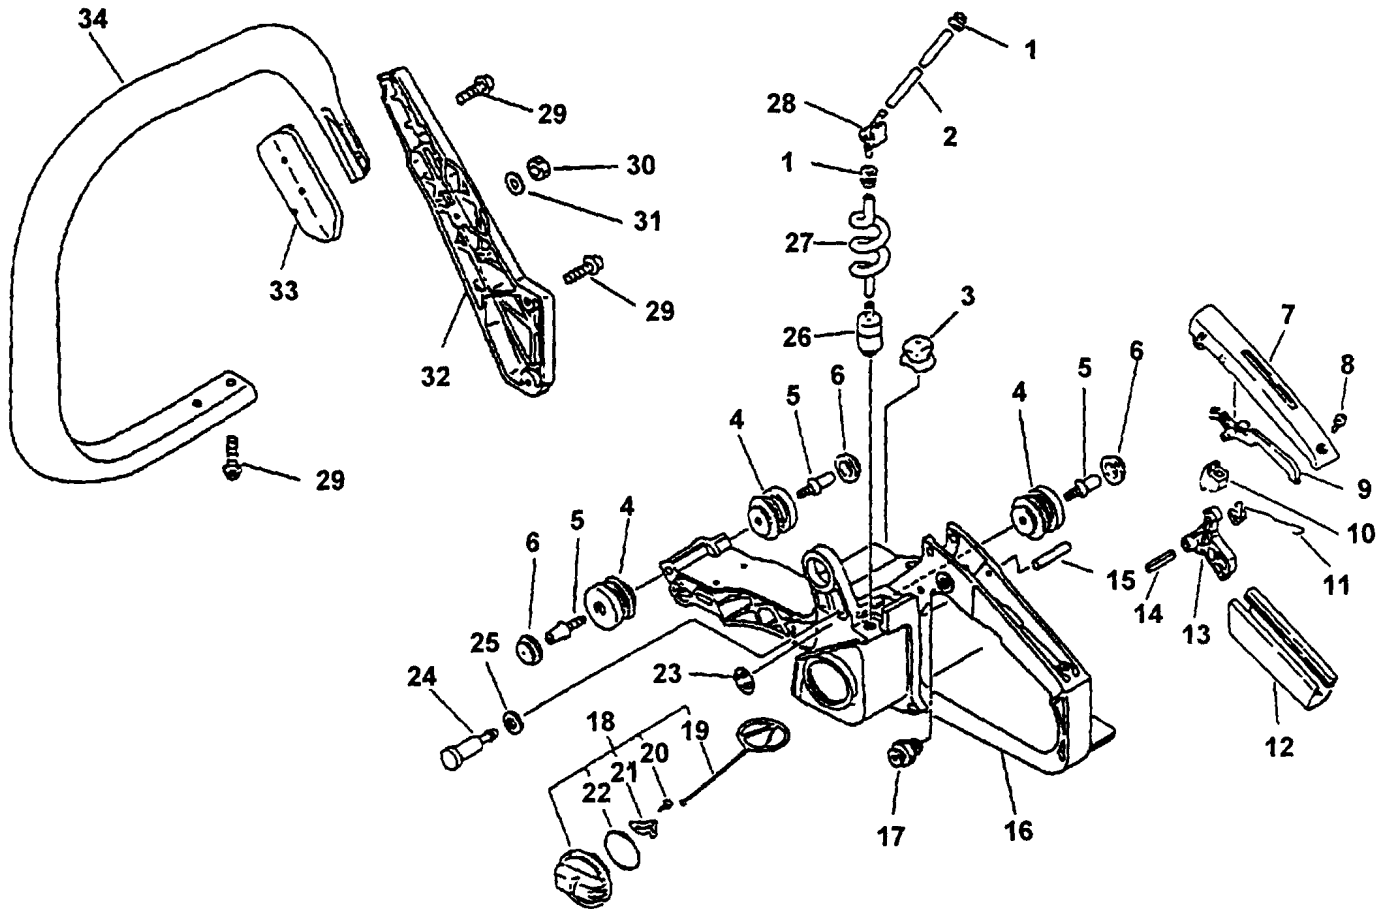

ITEM	PART NUMBER	QTY	DESCRIPTION	REMARKS
1	13211501461	2	GROMMET	
2	13201219830	1	PIPE 3X6X100	
3	10025119830	1	CUSHION (A)	
4	10091019830	3	CUSHION	
5	10091533930	3	SCREW	
6	10091819830	3	CAP, CUSHION	
7	35115530131	1	COVER, HANDLE	
8	90025304014	1	SCREW 4X14	
9	17809037930	1	LOCKOUT, THROTTLE CONTROL	
10	17807332430	1	CUSHION, THROTTLE	
11	17804319830	1	SPRING, THROTTLE RETURN	
12	35111130130	1	GRIP	
13	17801038130	1	CONTROL, THROTTLE	
14	90034250025	1	PIN, SPRING 5X25	
15	90033030260	1	ROLLER 3X26	
16	35110337630	1	HANDLE, REAR	
17	17830237630	1	LATCH, THROTTLE	
18	13100437631	1	CAP ASY, FUEL	INCLUDES ITEMS 19 - 22
19	13105119830	1	CLIP, FUEL CAP	
20	90024603008	1	SCREW 3X8	
21	13105019830	1	RETAINER, LINK	
22	90072000029	1	O-RING 29	
23	10025219830	1	CUSHION (B)	
24	13130040630	1	VENT ASY	
25	13132933930	1	GROMMET, FUEL	
26	13120530830	1	STRAINER, FUEL	
27	13201019830	1	PIPE	
28	13201119830	1	CONNECTOR, FUEL PIPE	
29	90025305020	9	SCREW 5X20	
30	90052900005	1	NUT, SLOT 5	
31	90060000005	1	WASHER 5	
32	35161333930	1	BRACKET, HANDLE	
33	35161433930	1	BRACKET, HANDLE	
34	35160637630	1	HANDLE, FRONT