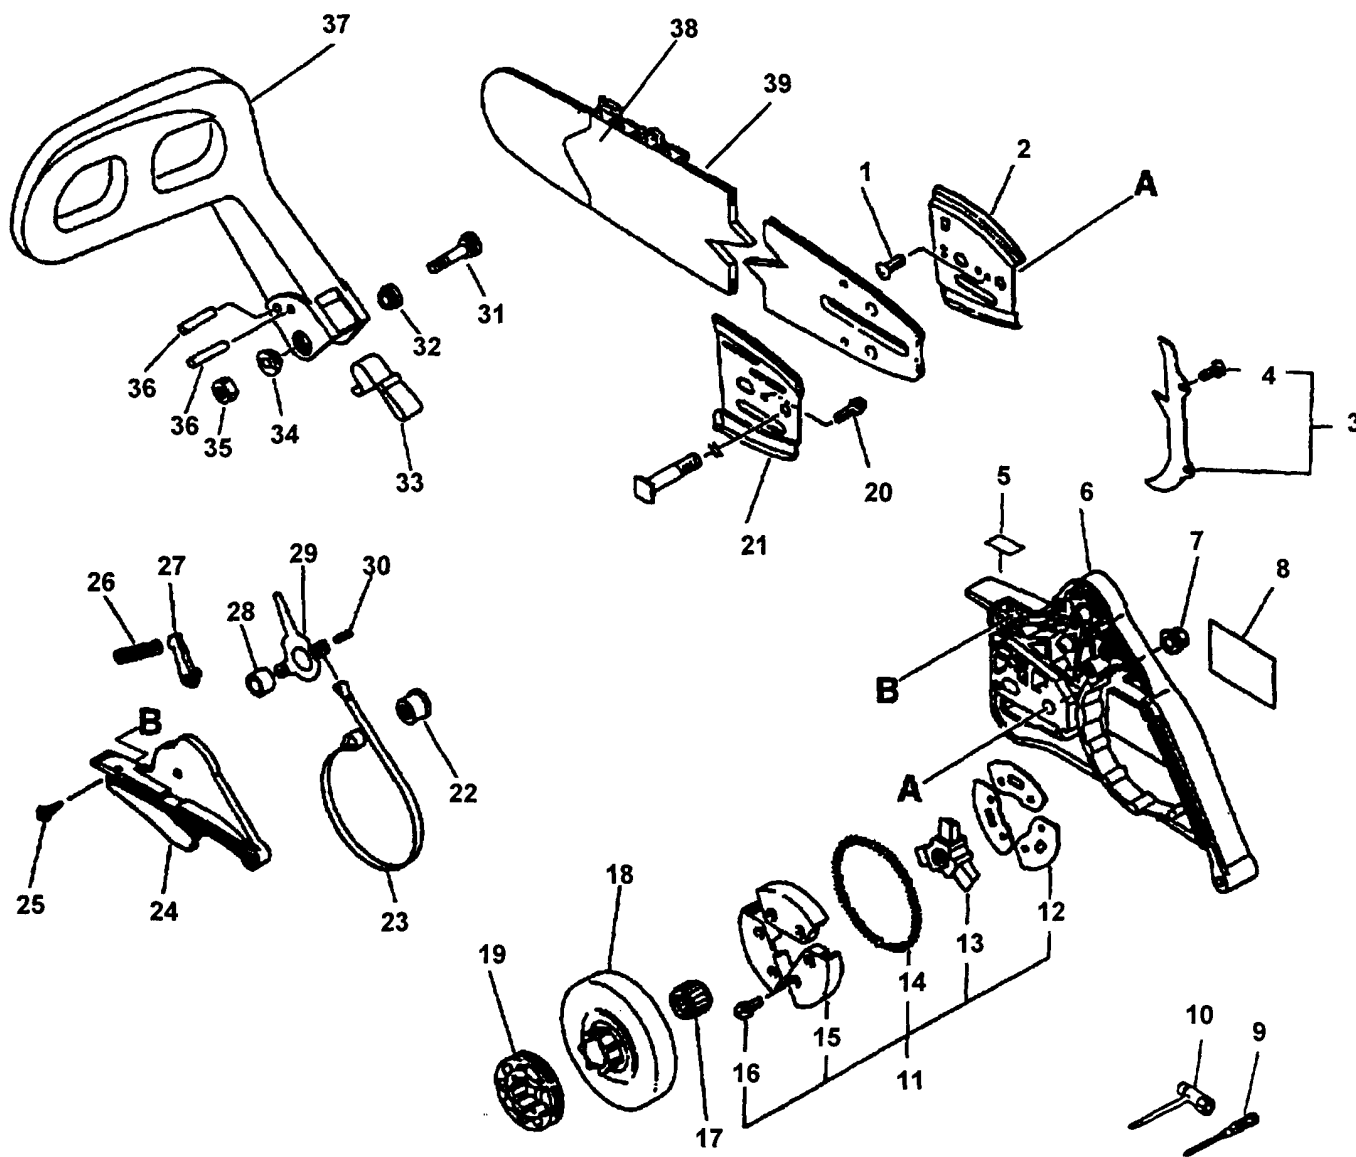

ITEM	PART NUMBER	QTY	DESCRIPTION	REMARKS
	43320033932	1	CHAIN BRAKE ASY	INCLUDES ITEMS 6, 22 - 37
1	90024104008	1	SCREW 4X8	
2	43301214533	1	PLATE, GUIDE (OUTER)	
3	88020030131	1	BUMPER KIT, SPIKED	INCLUDES ITEM 4
4	88021130130	2	BOLT	
5	89015530130	1	LABEL, CAUTION	
6	43300537630	1	GUARD, SPROCKET	
7	43301912330	2	NUT, FLANGE 8	
8	89011838130	1	LABEL, ECHO	
9	89581203930	1	SCREW DRIVER 50	
10	89541006960	1	WRENCH, W/SCREWDRIVER	
11	17500037531	1	CLUTCH ASY	INCLUDES ITEMS 12 - 16
12	17501919830	3	PLATE, CLUTCH	
13	17501619830	1	HUB, CLUTCH	
14	17501819830	1	SPRING, CLUTCH	
15	17500219830	1	SHOE, CLUTCH	
16	90010504006	3	SCREW 4X6	
17	17501219830	1	BEARING, NEEDLE	
18	17510519930	1	DRUM, CLUTCH	
19	17511412530	1	RIM, SPROCKET 31569	
20	90024103006	1	SCREW 3X6	
21	43301319831	1	PLATE, GUIDE (INNER)	
22	43314235430	1	ADJUSTER	
23	43312335430	1	BAND, BRAKE	
24	43331037630	1	COVER, BRAKE	
25	90025304010	3	SCREW 4X10	
26	43312235430	1	SPRING, BRAKE	
27	43320935430	1	STOPPER, BRAKE	
28	43311635430	1	SPACER 8X12X9	
29	43320835431	1	LEVER, BRAKE	
30	90033040088	1	ROLLER 4X8.8	
31	90020905035	1	SCREW 5X35	
32	43316739730	1	COLLAR 5	
33	43311437530	1	SPRING, RETURN	
34	43316739130	1	SPACER	
35	90056000005	1	NUT, LOCK 5	
36	90033035260	2	ROLLER 3.5X26	
37	43310539730	1	LEVER, BRAKE	
38	33SL66G	1	SAWING CHAIN - 16" -- Pro Guard	GAUGE: .050" / PITCH: .325"
	33SL72G	1	SAWING CHAIN - 18" -- Pro Guard	GAUGE: .050" / PITCH: .325"
	33SL78G	1	SAWING CHAIN - 20" -- Pro Guard	GAUGE: .050" / PITCH: .325"
39	16A0AD3366		GUIDE BAR - 16" -- ProAm Double Guard	GAUGE: .050"
	18A0AD3372	1	GUIDE BAR - 18" -- ProAm Double Guard	GAUGE: .050"
	20A0AD3378	1	GUIDE BAR - 20" -- ProAm Double Guard	GAUGE: .050"