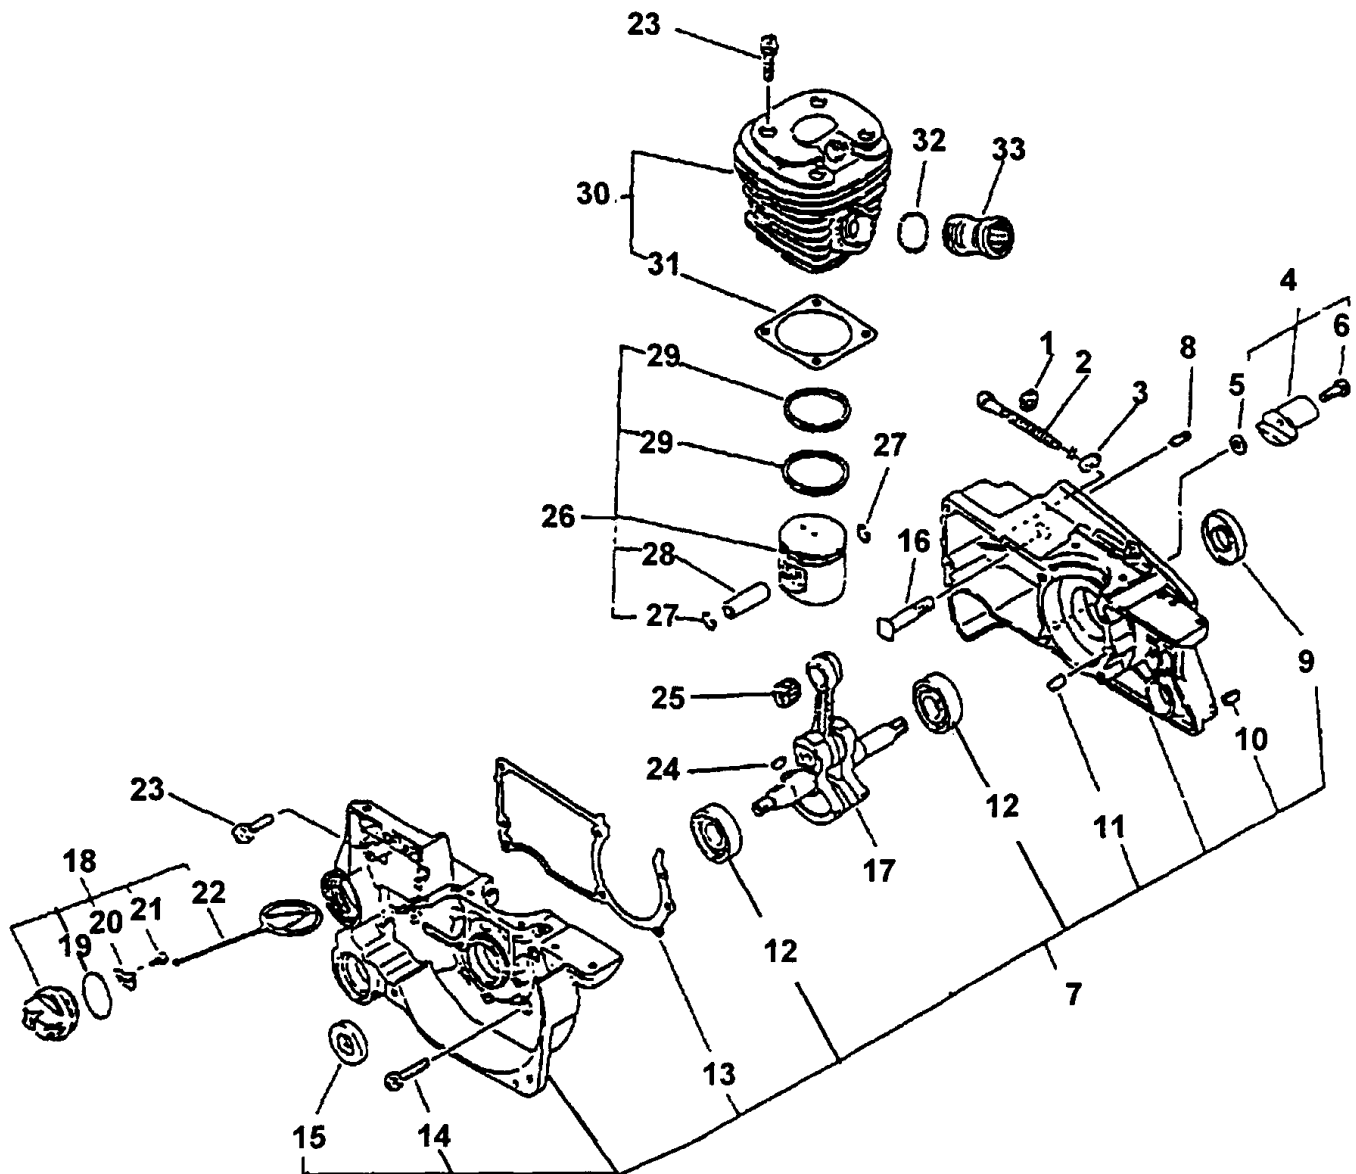

This Page Intentionally Left Blank

ITEM	PART NUMBER	QTY	DESCRIPTION	REMARKS
1	43302811030	1	CLIP	
2	43301619830	1	SCREW, TENSIONER	
3	43301419830	1	TENSIONER	
4	43300033330	1	CATCHER KIT, CHAIN	INCLUDES 5 & 6
5	90060000005	1	WASHER 5	
6	90022005018	1	SCREW 5X18	
7	10020439831	1	CRANKCASE KIT	INCLUDES ITEMS 8 - 16
8	43611413930	1	VALVE, CHECK	
9	10021232430	1	OILSEAL	
10	90034550010	1	PIN, SPRING 5X10	
11	10021502830	2	PIN, DOWEL	
12	90081036202	2	BEARING, BALL 6202	
13	10024239730	1	GASKET, CRANKCASE	
14	90016205030	4	SCREW 5X30	
15	10021219830	1	OILSEAL	
16	43301119830	2	STUD, GUIDE BAR	
17	10010033330	1	CRANKSHAFT ASY	
18	43600137933	1	CAP ASY, OIL TANK	INCLUDES ITEMS 19 - 22
19	90072502025	1	O-RING 2025	
20	13105019830	1	RETAINER, LINK	
21	90024603008	1	SCREW 3X8	
22	13105119830	1	CLIP, FUEL CAP	
23	90016205020	6	SCREW 5X20	
24	10014230830	1	KEY, WOODRUFF	
25	10001219830	1	BEARING, NEEDLE	
26	10000039730	1	PISTON KIT	INCLUDES ITEMS 27 - 29
27	10001500120	2	CIRCLIP, PISTON PIN	
28	10001339730	1	PIN, PISTON	
29	10001139730	2	RING, PISTON	
30	10100139730	1	CYLINDER ASY	INCLUDES ITEM 31
31	10101039730	1	GASKET, CYLINDER BASE	
32	13051619830	1	BAND	
33	13051033330	1	ADAPTER, INTAKE	