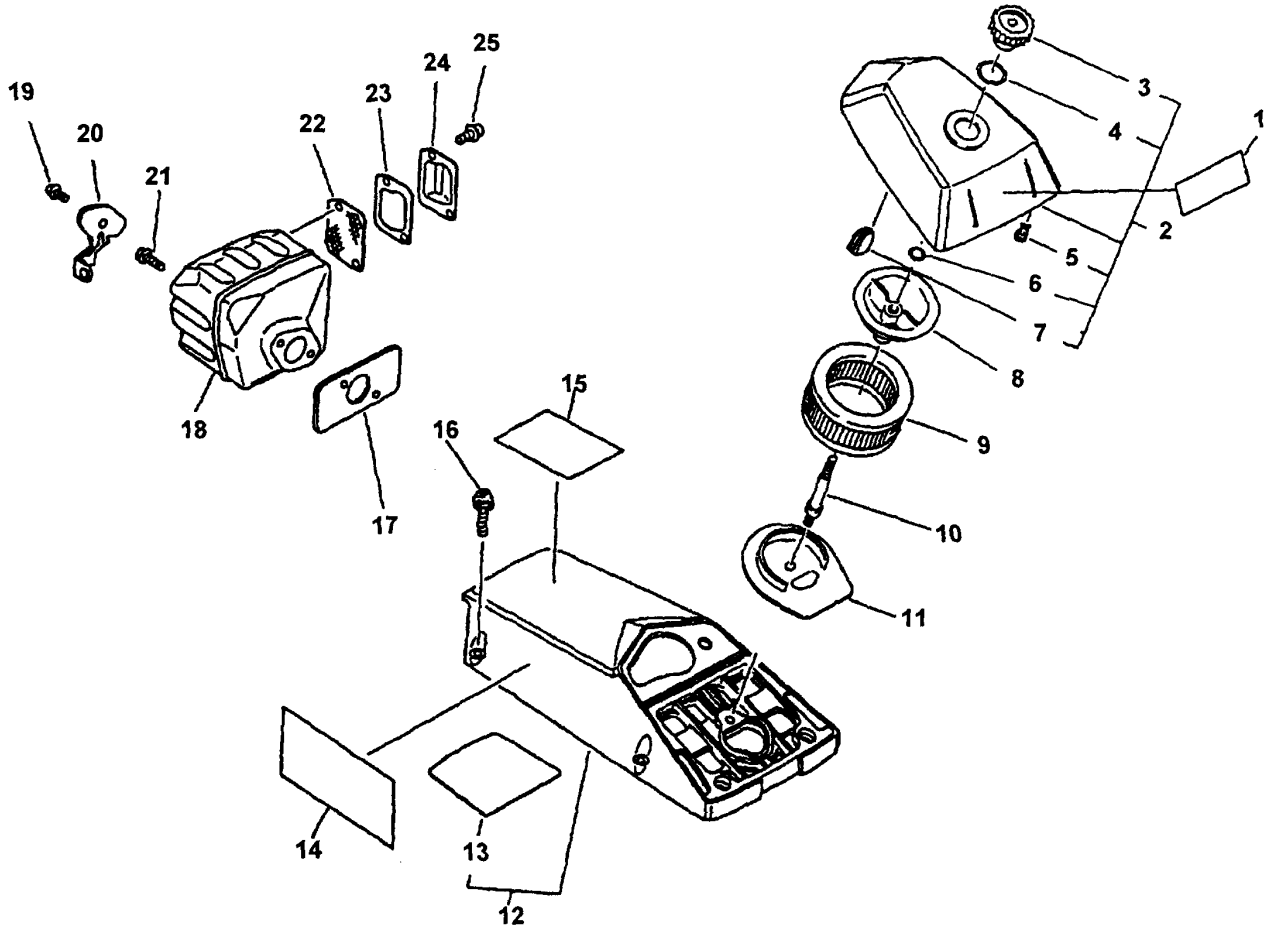

AVAILABLE ATTACHMENTS & ACCESSORIES

Attachments

16A0AD3366	Guide Bar - 16" (.050" Ga) -- ProAm Double Guard
18A0AD3372	Guide Bar - 18" (.050" Ga) -- ProAm Double Guard
20A0AD3378	Guide Bar - 20" (.050" Ga) -- ProAm Double Guard
333068	Sawing Chain - 16" (.050" Ga) -- Pro Guard
33SL72G	Sawing Chain - 18" (.050" Ga) -- Pro Guard
33SL78G	Sawing Chain - 20" (.050" Ga) -- Pro Guard
89850308032	Bar & Chain Cover - 17"
89850308033	Bar & Chain Cover - 20"
99988801205	CS Fixed Nose Case

This Page Intentionally Left Blank

ITEM	PART NUMBER	QTY	DESCRIPTION	REMARKS
1	43302811030	1	CLIP	
2	43301619830	1	SCREW, TENSIONER	
3	43301419830	1	TENSIONER	
4	43300033330	1	CATCHER KIT, CHAIN	INCLUDES 5 & 6
5	90060000005	1	WASHER 5	
6	90022005018	1	SCREW 5X18	
7	10020439831	1	CRANKCASE KIT	INCLUDES ITEMS 8 - 16
8	43611413930	1	VALVE, CHECK	
9	10021232430	1	OILSEAL	
10	90034550010	1	PIN, SPRING 5X10	
11	10021502830	2	PIN, DOWEL	
12	90081036202	2	BEARING, BALL 6202	
13	10024239730	1	GASKET, CRANKCASE	
14	90016205030	4	SCREW 5X30	
15	10021219830	1	OILSEAL	
16	43301119830	2	STUD, GUIDE BAR	
17	10010033330	1	CRANKSHAFT ASY	
18	43600137933	1	CAP ASY, OIL TANK	INCLUDES ITEMS 19 - 22
19	90072502025	1	O-RING 2025	
20	13105019830	1	RETAINER, LINK	
21	90024603008	1	SCREW 3X8	
22	13105119830	1	CLIP, FUEL CAP	
23	90016205020	6	SCREW 5X20	
24	10014230830	1	KEY, WOODRUFF	
25	10001219830	1	BEARING, NEEDLE	
26	10000039730	1	PISTON KIT	INCLUDES ITEMS 27 - 29
27	10001500120	2	CIRCLIP, PISTON PIN	
28	10001339730	1	PIN, PISTON	
29	10001139730	2	RING, PISTON	
30	10100139730	1	CYLINDER ASY	INCLUDES ITEM 31
31	10101039730	1	GASKET, CYLINDER BASE	
32	13051619830	1	BAND	
33	13051033330	1	ADAPTER, INTAKE	