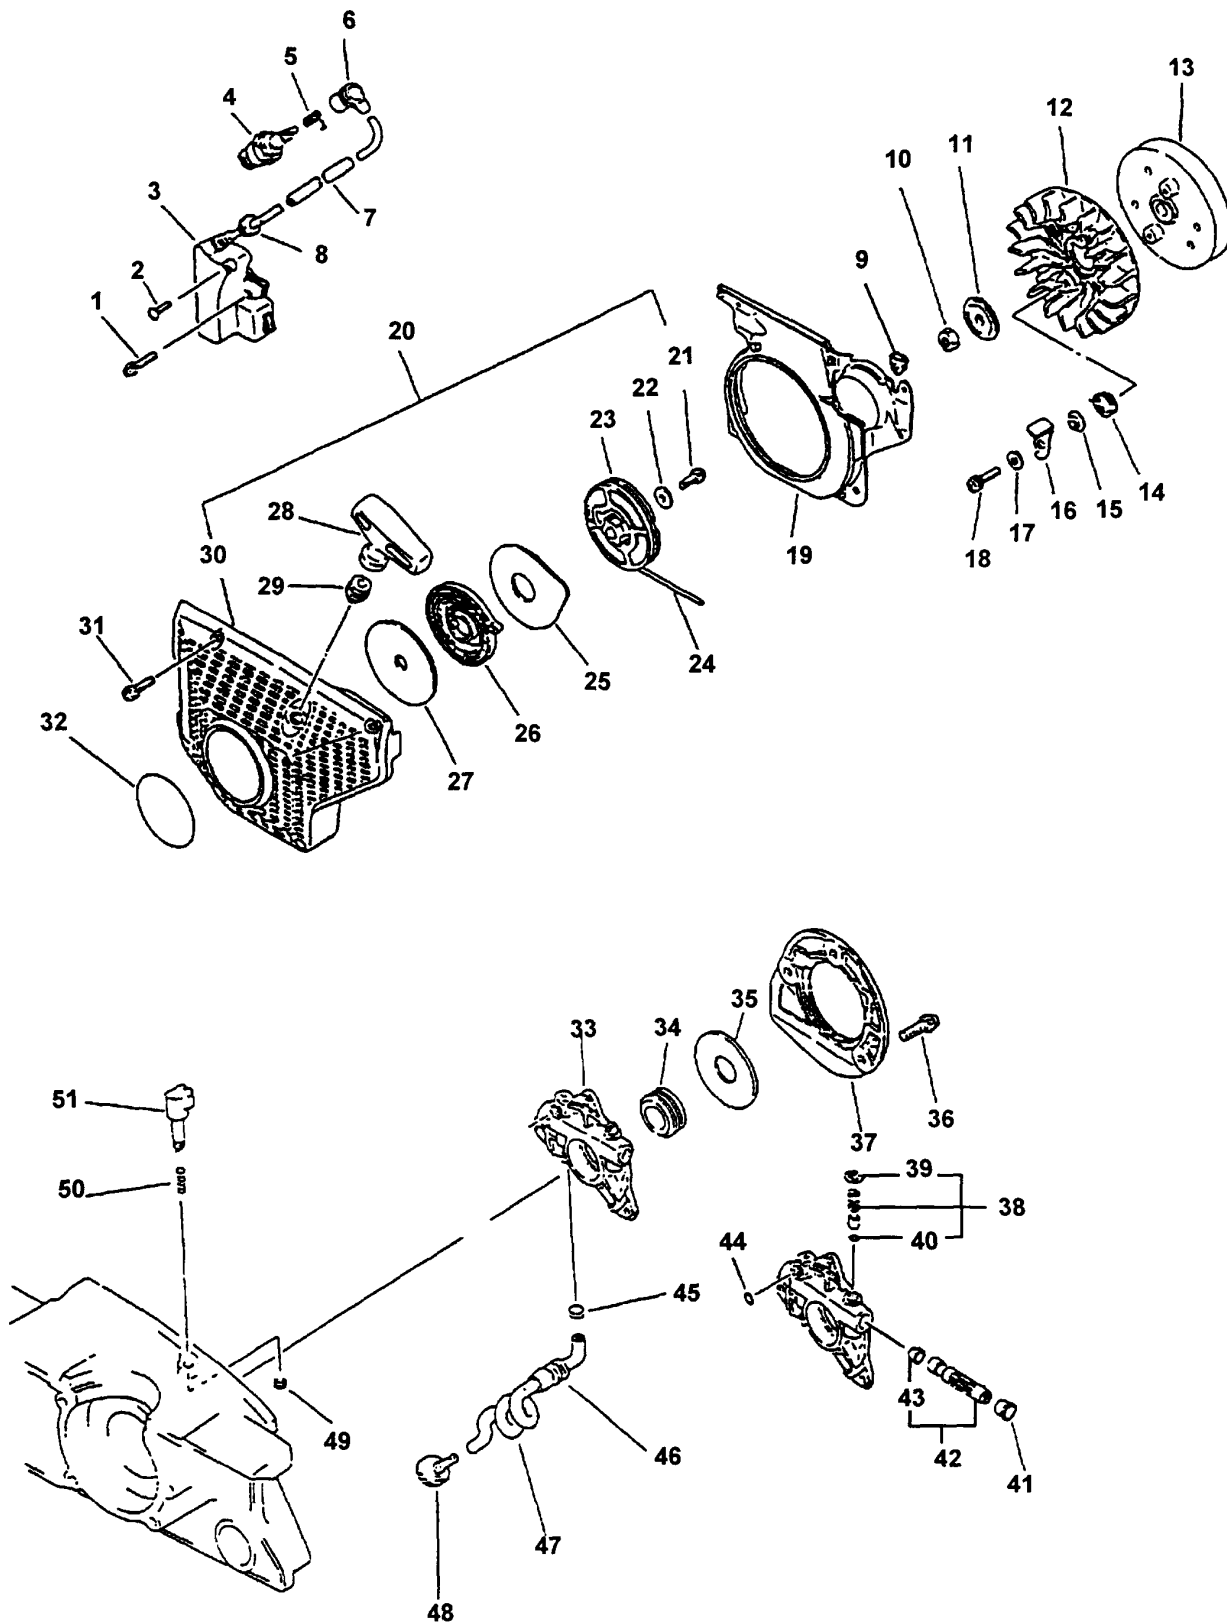

ITEM	PART NUMBER	QTY	DESCRIPTION	REMARKS
1	90016204020	2	SCREW 4X20	
2	90023804008	1	SCREW 4X8	
3	15662639731	1	COIL, IGNITION	
4	15901716431	1	SPARK PLUG -- CJ-6Y	
5	15901103432	1	COIL, SPARK PLUG CAP	
6	15901203433	1	CAP, SPARK PLUG	
7	15661313930	1	TUBE	
8	15011200310	1	GROMMET	
9	15611404920	1	GROMMET	
10	90050000008	1	NUT 8	
11	10014319830	1	WASHER	
12	10152139730	1	FAN, COOLING	
13	15680032631	1	FLYWHEEL	
14	17723419830	2	SPRING, RETURN	
15	17724719830	2	SPACER, RATCHET	
16	17721819830	2	PAWL, STARTER	
17	90060300005	2	WASHER 5	
18	90023805014	2	SCREW 5X14	
19	10153539830	1	COVER, FAN	
20	17720037632	1	STARTER ASY	INCLUDES ITEMS 21 - 30
21	90023805014	1	SCREW 5X14	
22	90060300005	1	WASHER 5	
23	17721519830	1	DRUM, STARTER	
24		1	ROPE, STARTER	USE BULK ROPE 99944400050
25	17724203930	1	PLATE, STARTER	
26	17722003930	1	SPRING, REWIND	
27	17722103930	1	PLATE, STARTER	
28	17722819830	1	GRIP, STARTER	
29	17722705020	1	GUIDE, ROPE	
30	10150737632	1	COVER, FAN	
31	90023805018	4	SCREW 5X18	
32	89011835430	1	LABEL, ECHO	
33	43700237530	1	AUTO-OILER ASY	INCLUDES ITEMS 38 - 44
34	43700419931	1	WORM ASY	
35	43706630130	1	WASHER, CIRCULAR	
36	90023804012	3	SCREW 4X12	
37	43760537630	1	COVER, OIL PUMP	
38	43700935430	1	PIN, CONTROL	
39	43706519830	1	CLIP	
40	43703019830	1	O-RING	
41	43706219830	1	CAP, PLUNGER	
42	43700632330	1	PLUNGER KIT	
43	43702032430	1	V-RING	
44	90072000003	1	O-RING 3	
45	13201326630	1	CLIP	
46	13211512330	1	GROMMET	
47	43721039730	1	PIPE, OIL	
48	43620514730	1	STRAINER, OIL	
49	90070000003	1	E-RING 3	
50	43701519830	1	SPRING	
51	43703937630	1	KNOB