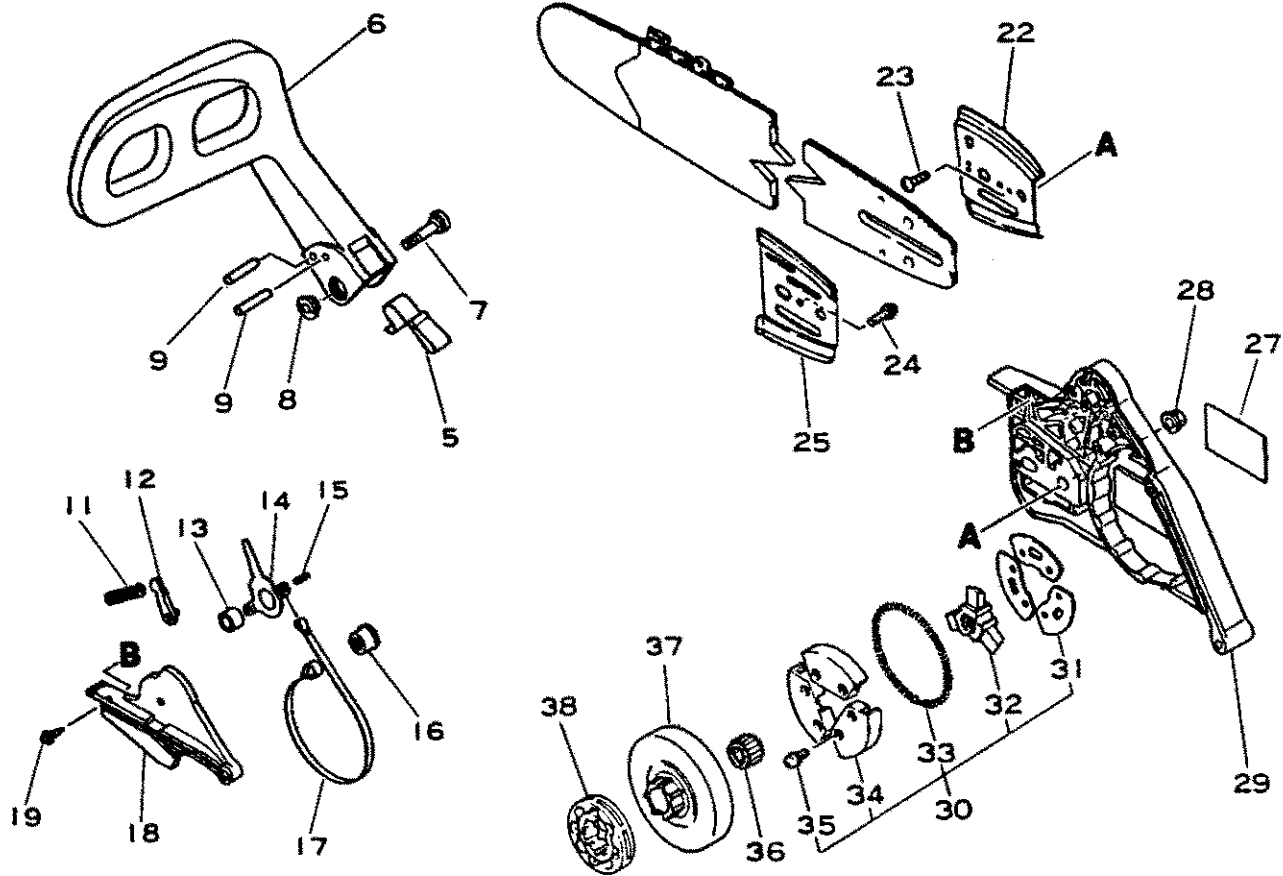

Key No.	Part Number	Q'ty	Description	Key No.	Part Number	Q'ty	Description
8-				8- 23	900 241-0400 8	1	Screw 4x8
5	433 114-3753 0	4	Spring	24	900 241-0300 6	1	Screw 3x6
6	433 105-3753 0	1	Lever, brake	25	433 013-1983 1	1	Plate, guide
7	433 113-3753 0	1	Screw	27	890118-1833 2	1	Label, ECHO
8	433 137-3013 0	1	Nut	28	433 019-1233 0	2	Nut, Flange
9	900 330-3526 0	2	Roller	29	433 005-3763 0	1	Guard, sprocket
11	433 122-3543 0	1	Spring, brake	30	175 000-3753 0	1	Clutch assembly
12	433 209-3543 0	1	Stopper, brake	31	-175 019-1983 0	3	Plate, clutch
13	433 116-3543 0	1	Spacer	32	-175 016-1983 0	1	Hub, clutch
14	433 208-3543 0	1	Lever	33	-175 018-1983 0	1	Spring, clutch
15	900345-40008	1	Pin, spring	34	-175 002-1983 0	1	Shoe kit, clutch
16	433 142-3543 0	1	Adjuster	35	-900 105-0400 6	6	Screw 4x6
17	433 123-3543 0	1	Band, brake	36	175 012-1983 0	1	Bearing, needle
18	433 310-3753 0	1	Cover	37	175 105-1983 1	1	Drum, clutch
19	900 253-0401 0	3	Screw 4x10	38	175 114-1253 0	1	Rim, sprocket
22	433 012-1453 3	1	Plate, guide