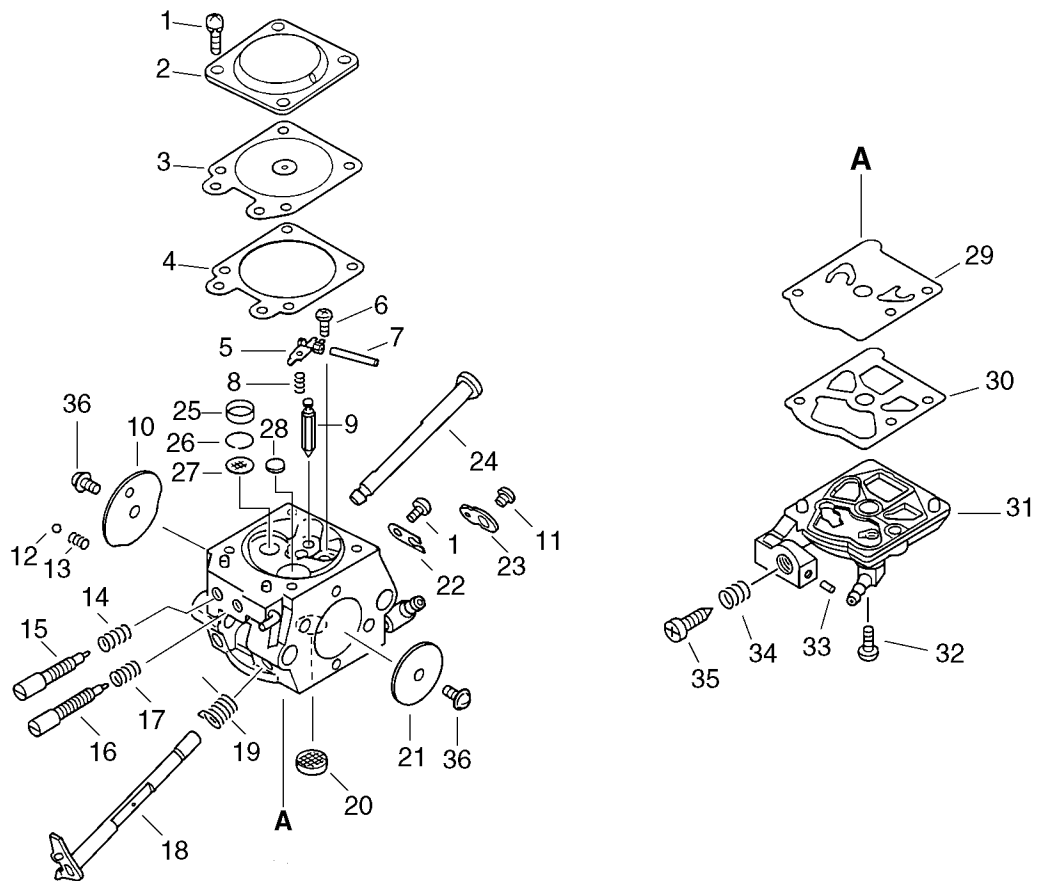

CARBURETOR

CS-4200

KEY		PART NUMBER	QTY	DESCRIPTION
		12300038332	1	CARBURETOR ASSY
1	+	12313002960	5	SCREW
2	+	12314203930	1	COVER, M. DIAPHRAGM
3	+	12314103930	1	DIAPHRAGM, METERING
4	+	12314003930	1	GASKET, M. DIAPHRAGM
5	+	12312338330	1	LEVER, METERING
6	+	12313903930	1	SCREW, M. LEVER PIN
7	+	12313803930	1	PIN, METERING LEVER
8	+	12312211130	1	SPRING, METER. LEVER
9	+	12313719830	1	VALVE, INLET NEEDLE
10	+	12313237330	1	VALVE, CHOKE
11	+	12311403930	1	SCREW
12	+	12313610630	1	BALL, CHOKE FRICTION
13	+	12313510630	1	SPRING, CHOKE FRICT.
14	+	12311922130	1	SPRING, NEEDLE
15	+	12312038330	1	NEEDLE, HIGH SPEED
16	+	12311838330	1	NEEDLE, IDLE
17	+	12312122130	1	SPRING, NEEDLE
18	+	12311738330	1	SHAFT, THROTTLE
19	+	12311337530	1	SPRING, THROTTLE RTN
20	+	12312610631	1	SCREEN, INLET
21	+	12311610530	1	VALVE, THROTTLE
22	+	12312703930	1	CLIP, THROTTLE SHAFT
23	+	12315038330	1	LEVER, THROTTLE
24	+	12313135430	1	SHAFT, CHOKE
25	+	12314617330	1	PLUG, CUP
26	+	12316910630	1	RING, RETAINING
27	+	12316810631	1	SCREEN
28	+	12314610631	1	PLUG, WELCH
29	+	12311215030	1	DIAPHRAGM, FUEL PUMP
30	+	12312515030	1	GASKET, FUEL PUMP
31	+	12312438330	1	COVER, FUEL PUMP
32	+	12311003930	1	SCREW, PUMP COVER
33	+	12317815030	1	PLUG, FRICTION
34	+	12313304260	1	SPRING, IDLE ADJUST
35	+	12313404260	1	SCREW, IDLE ADJUST
36	+	12311438830	2	SCREW