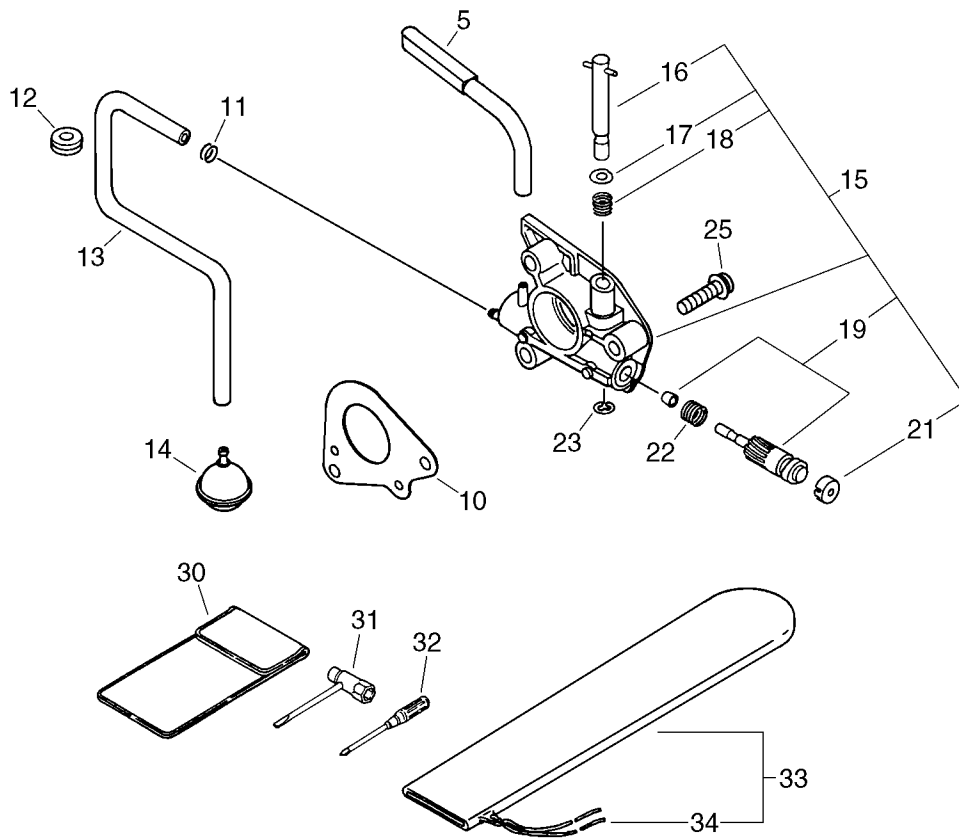

CLUTCH, CHAIN BRAKE ASSEMBLY

CS-4200

KEY		PART NUMBER	QTY	DESCRIPTION
		C032000003	1	BRAKE, ASM CHAIN
5	+	43310560030	1	LEVER, BRAKE
6	++	90033030240	1	PIN 3*24
7	++	43311438331	1	SPRING
9	+	43316739130	2	SPACER
10	+	90056000005	1	NUT, LOCK
11	+	9131805032	1	SCREW
12		V203000040	1	BOLT,5
13		C309000030	1	TENSIONER,CHAIN
14		V651000010	1	GEAR,BEVEL
15		V355000030	1	COLLAR,8
16		V651000000	1	GEAR,BEVEL
17	++	90022003006	1	SCREW 3*6
18	++	C305000011	1	PLATE,SPROCKET GUARD
19		90025304008	1	SCREW 4*8
19	++	90025304008	1	SCREW 4*8
20		43301239930	1	PLATE, GUIDE
24		43301912330	2	NUT, FLANGE 8
26		17500059530	1	CLUTCH ASY
27	+	17501659530	1	HUB, CLUTCH
28	+	17501859530	1	SPRING, CLUTCH
29	+	17500259530	1	SHOE, CLUTCH
30	+	17502259530	3	SPRING,FLAT
31		17501959530	1	PLATE, CLUTCH
33		17501214630	1	BEARING, NEEDLE
36		17501938330	1	PLATE, CLUTCH
37		A556000170	1	DRUM,CLUTCH
38	+	90025304010	2	SCREW 4*10
39	+	43312235430	1	SPRING, BRAKE
40	+	43320935430	1	STOPPER, BRAKE
41	+	90034225012	1	PIN, SPRING 2.5*12
42	+	43320835431	1	LEVER, BRAKE
43	+	90033040088	1	ROLLER 4*8.8
44	+	43314235430	1	ADJUSTER, BRAKE
45	+	43312335430	1	BAND, BRAKE
46		43331038330	1	COVER, BRAKE
47	++	43300539933	1	GUARD, SPROCKET
48		43311538330	1	WASHER 5.2*12*14
49		89031639130	1	LABEL, CAUTION
50		88021036031	1	BUMPER, SPIKED
51	+	P021001300	1	GUARD,SPROCKET SET
52	++	V162000020	1	PLUG