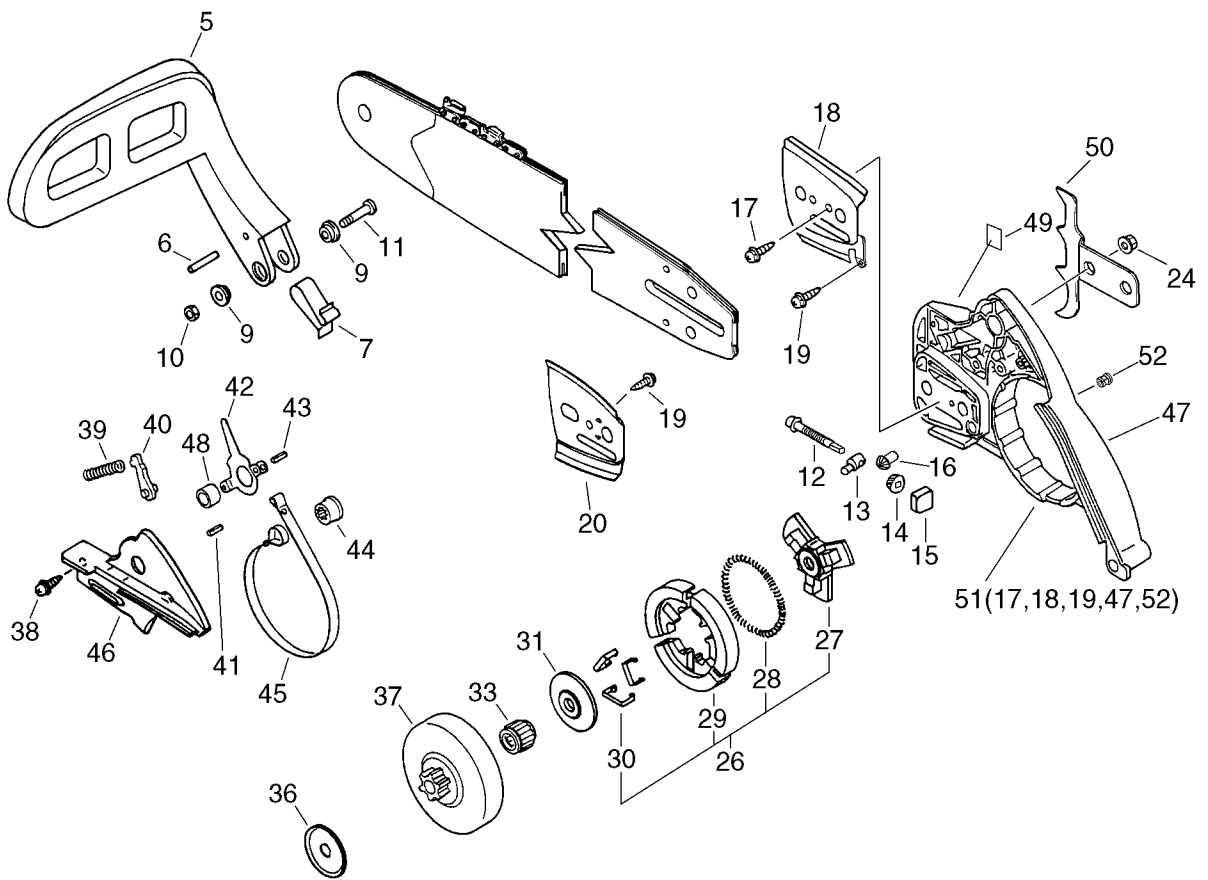

IGNITION, STARTER ASSEMBLY

CS-4200

KEY	PART NUMBER	QTY	DESCRIPTION
1	15111204630	1	BUSHING
2	15911839930	1	GUIDE, CORD
3	15901731730	1	PLUG, SPARK RCJ-6Y
4	15901103432	1	COIL, SPARK PLUG CAP
5	15901201620	1	CAP, SPARK PLUG
6	15662660630	1	COIL, IGNITION
7	90016205022	2	BOLT, H.S. 5*22
8	15663039930	1	LEAD, GROUND
9	90021604006	1	SCREW
10	15680160630	1	FLYWHEEL
11	90060500008	1	WASHER, SPRING 8
12	90050000008	1	NUT 8
13	17723435430	2	SPRING, RETURN
14	17724704630	2	SPACER, RATCHET
15	17721835430	2	PAWL, STARTER
16	90060300005	2	WASHER 5
17	90010505014	2	BOLT, H.S. 5*14
18	10153539931	1	COVER, FAN
19	17720039933	1	STARTER ASY
20	+ 90023805012	1	SCREW 5*12
21	+ 17721402830	1	WASHER
22	+ 17722611130	1	ROPE, STARTER
23	+ 17721535430	1	DRUM, STARTER
24	+ 17722135430	1	PLATE, STARTER
25	+ 17722035430	1	SPRING, REWIND
26	+ 17722835430	1	GRIP, STARTER (BL)
27	+ 17722739131	1	GUIDE, ROPE BL
28	+ 90029603014	1	SCREW 3*14
29	90022304016	4	SCREW

HANDLES, THROTTLE CONTROL

CS-4200

KEY	PART NUMBER	QTY	DESCRIPTION
5	900253-04014	1	SCREW 4*14
6	351155-35430	1	COVER, HANDLE (BL)
7	178090-37930	1	LOCKOUT, T. CONTROL
8	C450-000000	1	TRIGGER, THROTTLE
9	178043-35430	1	SPRING, THR. RETURN
10	900345-40030	1	PIN, SPRING 4*30SUS
11	351111-19830	1	GRIP, HANDLE
12	351103-39933	1	HANDLE, REAR
13	178302-37930	1	LATCH, THROTTLE
14	131004-37931	1	CAP ASSY, FUEL TANK
15	+ 131051-19830	1	LINK
16	+ 900720-00022	1	O-RING 22
17	132115-04920	1	GROMMET
18	132010-00760	1	PIPE, FUEL
19	131205-19830	1	STRAINER, FUEL
20	132013-09820	1	CLIP
22	100910-19730	2	CUSHION
23	900105-04020	2	BOLT, H.S. 4*20
24	100918-19830	2	CAP, CUSHION
25	100252-39930	2	CUSHION
26	351606-39930	1	HANDLE, FRONT
27	91145-05020	2	BOLT HS TAPPING
28	91145-05016	2	BOLT HS TAPPING
29	100915-15131	2	SUPPORTER, CUSHION
31	+ 132012-39930	1	PIPE, W/GROMMET
33	+ 132013-26630	1	CLIP
34	+ 131328-40630	1	COVER, VENT
35	+ 131300-56430	1	VALVE, CHECK