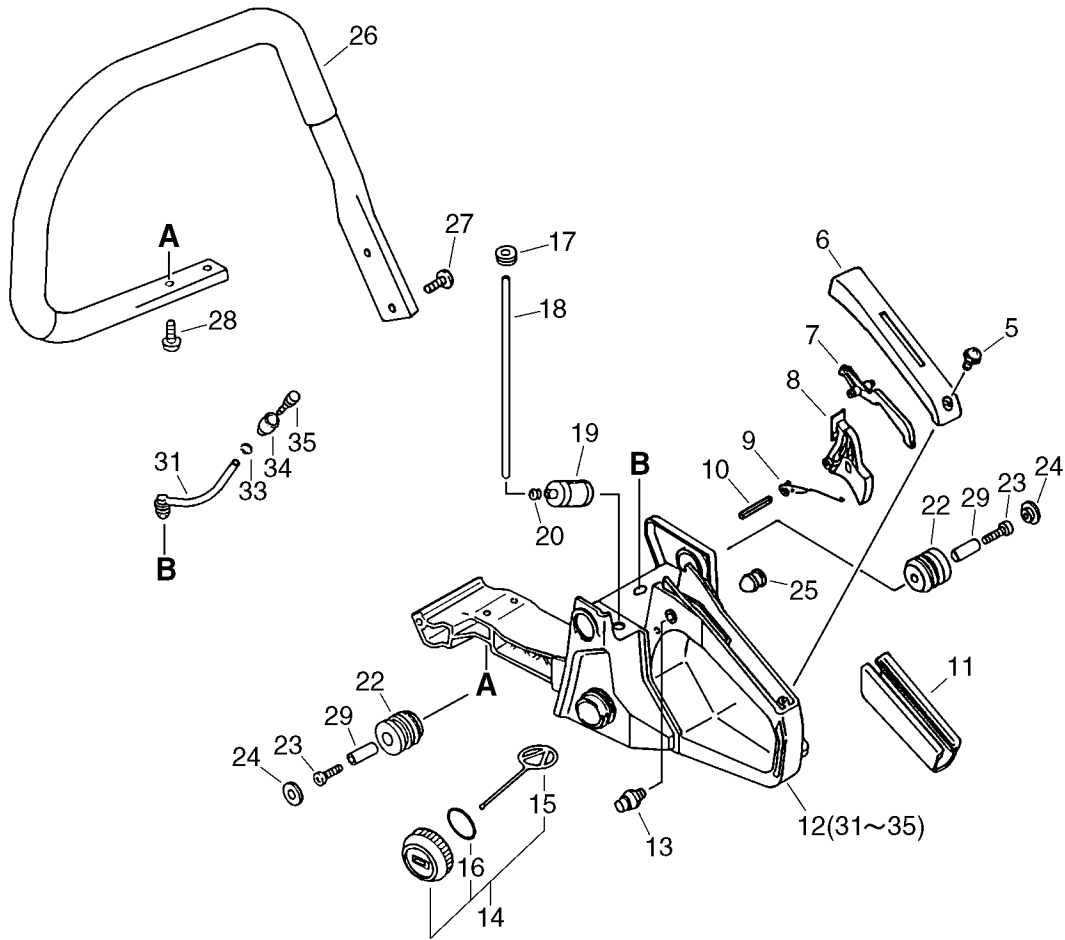

HANDLES, THROTTLE CONTROL

CS-4200

KEY	PART NUMBER	QTY	DESCRIPTION
5	900253-04014	1	SCREW 4*14
6	351155-35430	1	COVER, HANDLE (BL)
7	178090-37930	1	LOCKOUT, T. CONTROL
8	C450-000000	1	TRIGGER, THROTTLE
9	178043-35430	1	SPRING, THR. RETURN
10	900345-40030	1	PIN, SPRING 4*30SUS
11	351111-19830	1	GRIP, HANDLE
12	351103-39933	1	HANDLE, REAR
13	178302-37930	1	LATCH, THROTTLE
14	131004-37931	1	CAP ASSY, FUEL TANK
15	+ 131051-19830	1	LINK
16	+ 900720-00022	1	O-RING 22
17	132115-04920	1	GROMMET
18	132010-00760	1	PIPE, FUEL
19	131205-19830	1	STRAINER, FUEL
20	132013-09820	1	CLIP
22	100910-19730	2	CUSHION
23	900105-04020	2	BOLT, H.S. 4*20
24	100918-19830	2	CAP, CUSHION
25	100252-39930	2	CUSHION
26	351606-39930	1	HANDLE, FRONT
27	91145-05020	2	BOLT HS TAPPING
28	91145-05016	2	BOLT HS TAPPING
29	100915-15131	2	SUPPORTER, CUSHION
31	+ 132012-39930	1	PIPE, W/GROMMET
33	+ 132013-26630	1	CLIP
34	+ 131328-40630	1	COVER, VENT
35	+ 131300-56430	1	VALVE, CHECK