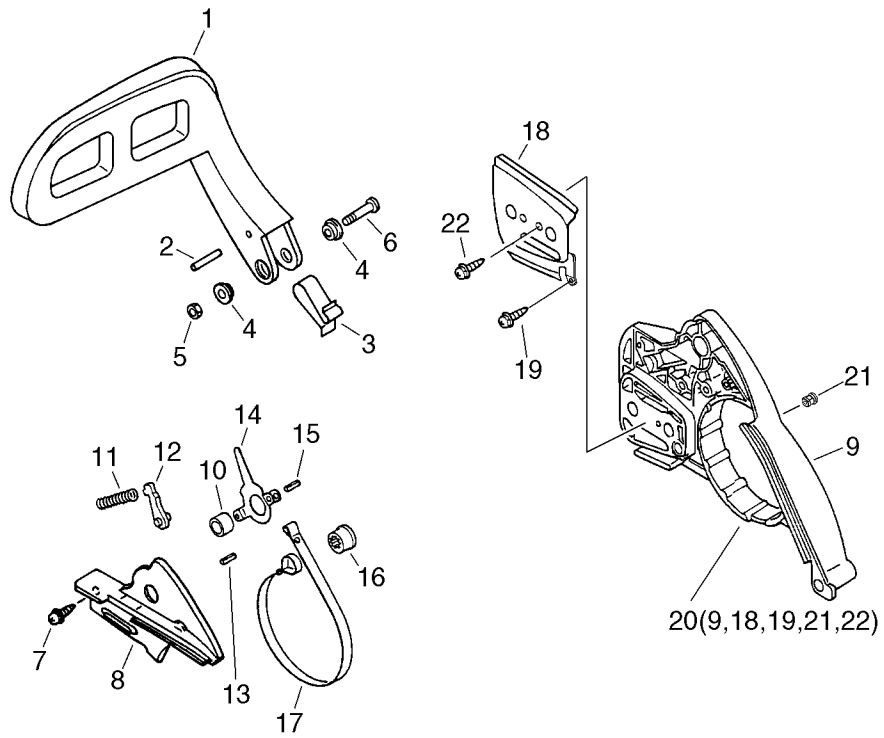

CHAIN BRAKE

CS-4200

KEY		PART NUMBER	QTY	DESCRIPTION
		C032000003	1	BRAKE,ASM CHAIN
1	+	43310560030	1	LEVER, BRAKE
2	++	90033030240	1	PIN 3*24
3	++	43311438331	1	SPRING
4	+	43316739130	2	SPACER
5	+	90056000005	1	NUT, LOCK
6	+	9131805032	1	SCREW
7	+	90025304010	2	SCREW 4*10
8	+	43331038330	1	COVER, BRAKE
9	++	43300539933	1	GUARD, SPROCKET
10	+	43311538330	1	WASHER 5.2*12*14
11	+	43312235430	1	SPRING, BRAKE
12	+	43320935430	1	STOPPER, BRAKE
13	+	90034225012	1	PIN, SPRING 2.5*12
14	+	43320835431	1	LEVER, BRAKE
15	+	90033040088	1	ROLLER 4*8.8
16	+	43314235430	1	ADJUSTER, BRAKE
17	+	43312335430	1	BAND, BRAKE
18	++	C305000011	1	PLATE,SPROCKET GUARD
19	++	90025304008	1	SCREW 4*8
20	+	P021001300	1	GUARD,SPROCKET SET
21	++	V162000020	1	PLUG
22	++	90022003006	1	SCREW 3*6