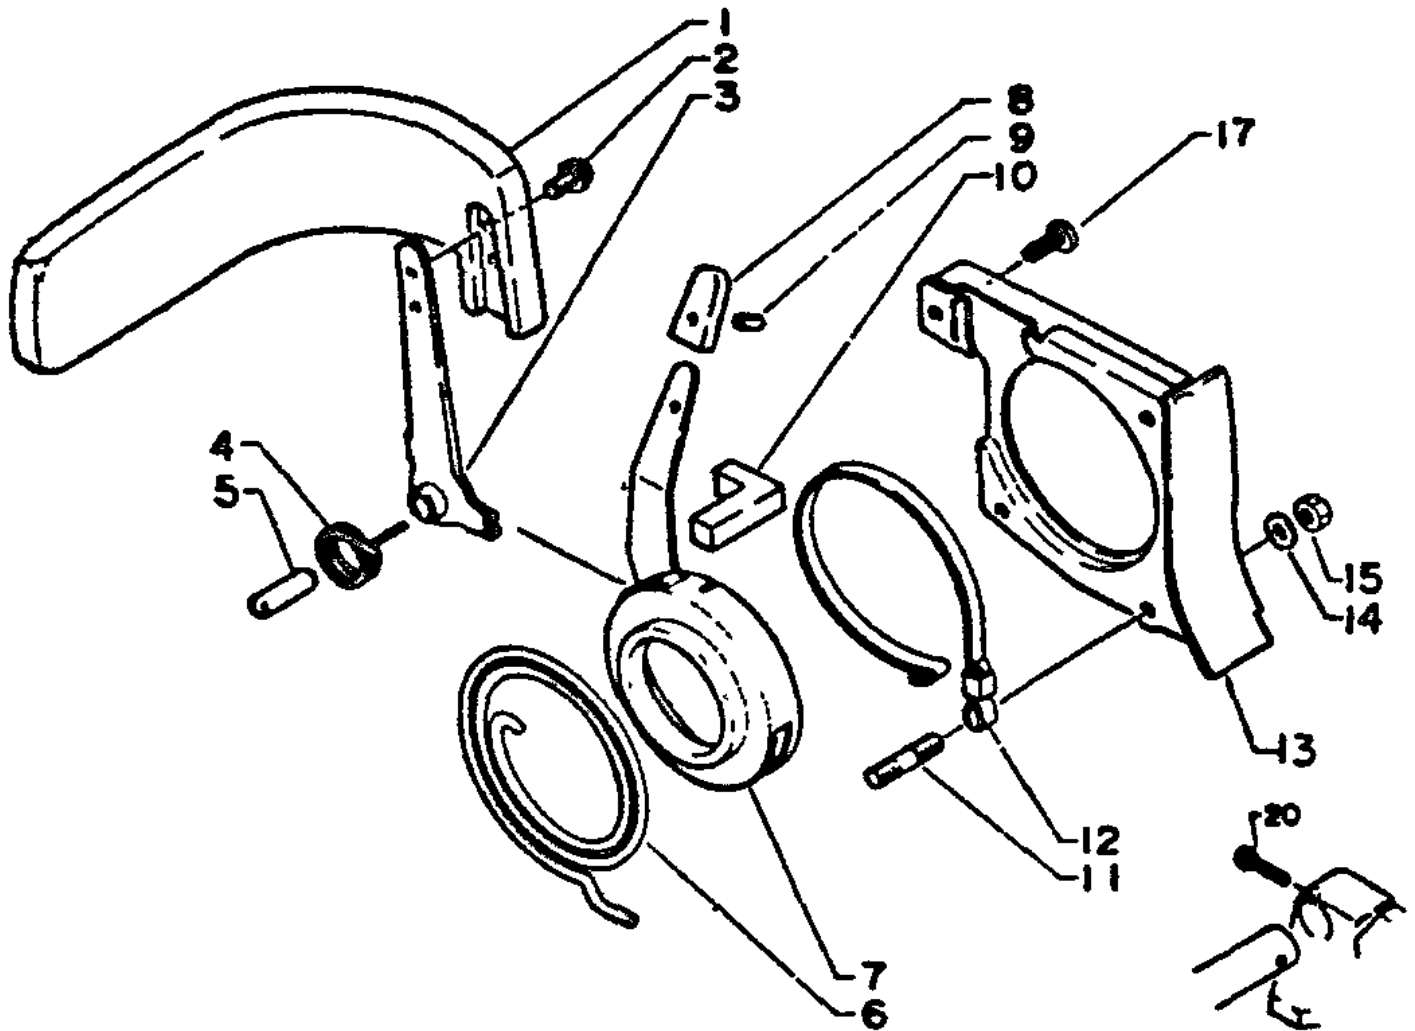

# Table of Contents

---

Click Any Diagram Description Below To View That Diagram.

ITEM	PART NUMBER	QTY	DESCRIPTION	REMARKS
1	43311113930	1	Brake handle	
2	90024204012	2	Screw 4x12	
3	43311213930	1	Arm	
4	43311413930	1	Spring	
5	90033460020	1	Shaft	
6	43312213930	1	Brake spring	
7	43310913931	1	Band case	
8	43315213930	1	Grip	
9	90034030008	1	Spring pin 3 x 8	
10	43331313930	1	Dust Seal	
11	43313013930	1	Stud	
12	43312313932	1	Brake band	
13	43330513931	1	Seal plate	
14	17721403930	1	Washer	
15	90050000004	1	Nut 4	
17	90022004010	1	Screw 4 x 10	
20	90024204020	1	Screw 4x20	

### W

Washer.....7, 9, 10, 11

Washer 8.....10

Welsh plug.....5

Woodruff key.....10

Wrench w/s driver.....11