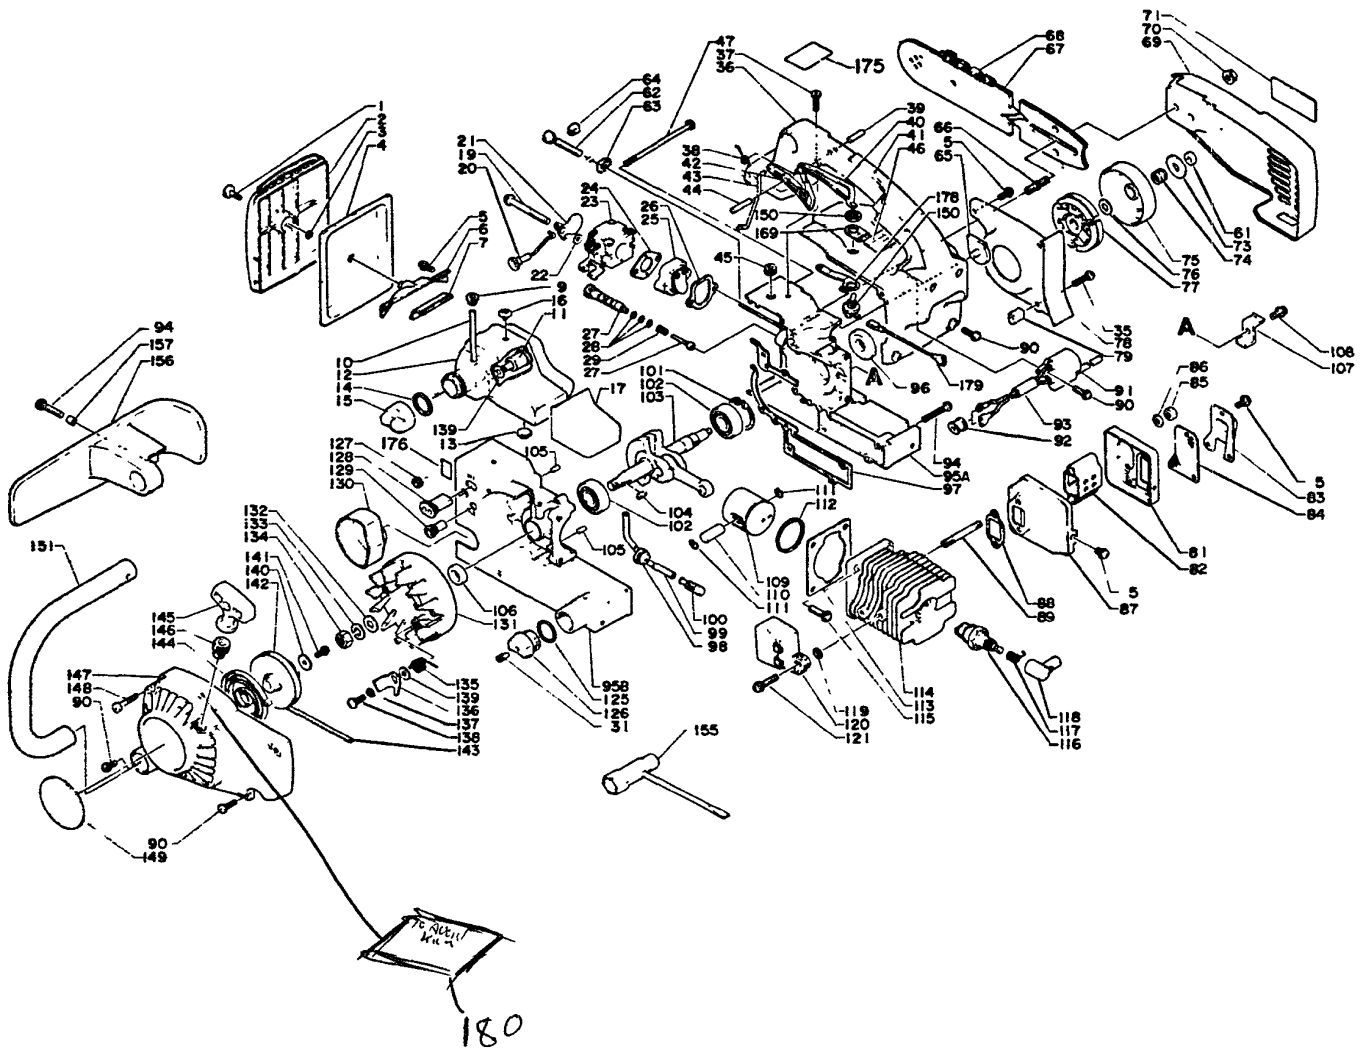

# Table of Contents

---

Click Any Diagram Description Below To View That Diagram.

ITEM	PART NUMBER	QTY	DESCRIPTION	REMARKS
1	43311113930	1	Brake handle	
2	90024204012	2	Screw 4x12	
3	43311213930	1	Arm	
4	43311413930	1	Spring	
5	90033460020	1	Shaft	
6	43312213930	1	Brake spring	
7	43310913931	1	Band case	
8	43315213930	1	Grip	
9	90034030008	1	Spring pin 3 x 8	
10	43331313930	1	Dust Seal	
11	43313013930	1	Stud	
12	43312313932	1	Brake band	
13	43330513931	1	Seal plate	
14	17721403930	1	Washer	
15	90050000004	1	Nut 4	
17	90022004010	1	Screw 4 x 10	
20	90024204020	1	Screw 4x20	