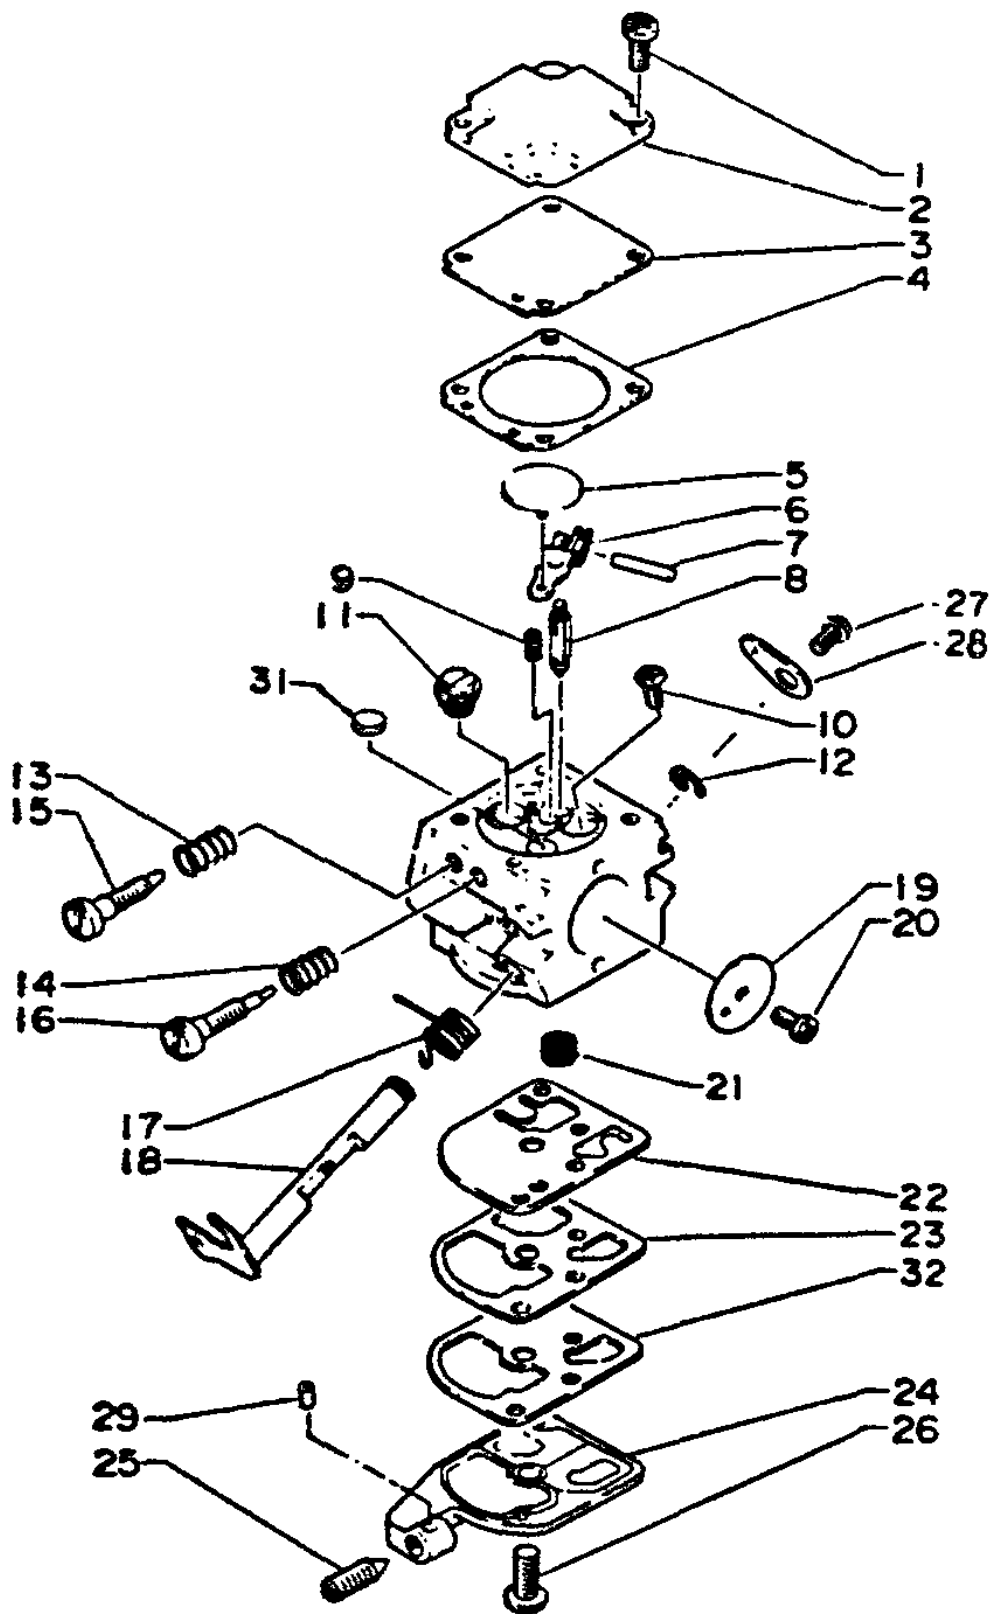

ITEM	PART NUMBER	QTY	DESCRIPTION	REMARKS
	12520013932	1	Carburetor ass'y C1S-K1B	Consists of 1 thru 32
1	12534413930	4	Screw	
2	12534213930	1	Cover, diaphragm	
3		1	Diaphragm	Included in Repair Kit P/N 12530015130 & Gasket, Diaphragm Kit P/N 12530115130
4		1	Gasket, diaphragm	Included in Repair Kit P/N 12530015130 & Gasket, Diaphragm Kit P/N 12530115130
5	12537513930	1	Disc	
6		1	Valve arm	Included in Repair Kit P/N 12530015130
7		1	Arm pin	Included in Repair Kit P/N 12530015130
8		1	Needle valve	
9		1	Coil spring	
10	12533913930	1	Screw	
11	12537613930	1	Orifice, main fuel	Included in Repair Kit P/N 12530015130
12	12532713930	1	Clip	
13	12531913930	1	Coil spring	
14	12531913930	1	Coil spring	
15	12532013930	1	Needle, high speed	
16	12531813930	1	Needle, idle	
17	12531313930	1	Return spring, throttle	
18	12531713930	1	Throttle shaft	
19	12531613930	1	Throttle shaft	
19	12531613930	1	Throttle shutter	
20		1	Screw	Included in Repair Kit P/N 12530015130
21		1	Screen	Included in Repair Kit P/N 12530015130
22		1	Diaphragm, fuel pump	Included in Repair Kit P/N 12530015130 & Gasket, Diaphragm Kit P/N 12530115130
23		1	Gasket, fuel pump	Included in Repair Kit P/N 12530015130 & Gasket, Diaphragm Kit P/N 12530115130
24	12532413931	1	Pump cover	
25	12533413930	1	Screw, idle adjustment	
26	12531013930	1	Screw	
27	12534813930	1	Screw	
28	12535013931	1	Throttle lever	
29	12537813930	1	Friction piece	
31	12534513930	1	Welsh plug	
32		1	Diaphragm surge	Included in Repair Kit P/N 12530015130 & Gasket, Diaphragm Kit P/N 12530115130
	12530015130		Repair Kit	Includes items 3,4,6,7,8,9,11,20,21,22,23 & 32
	12530115130		Gasket, Diaphragm Kit	Includes items 3,4,22,23 & 32