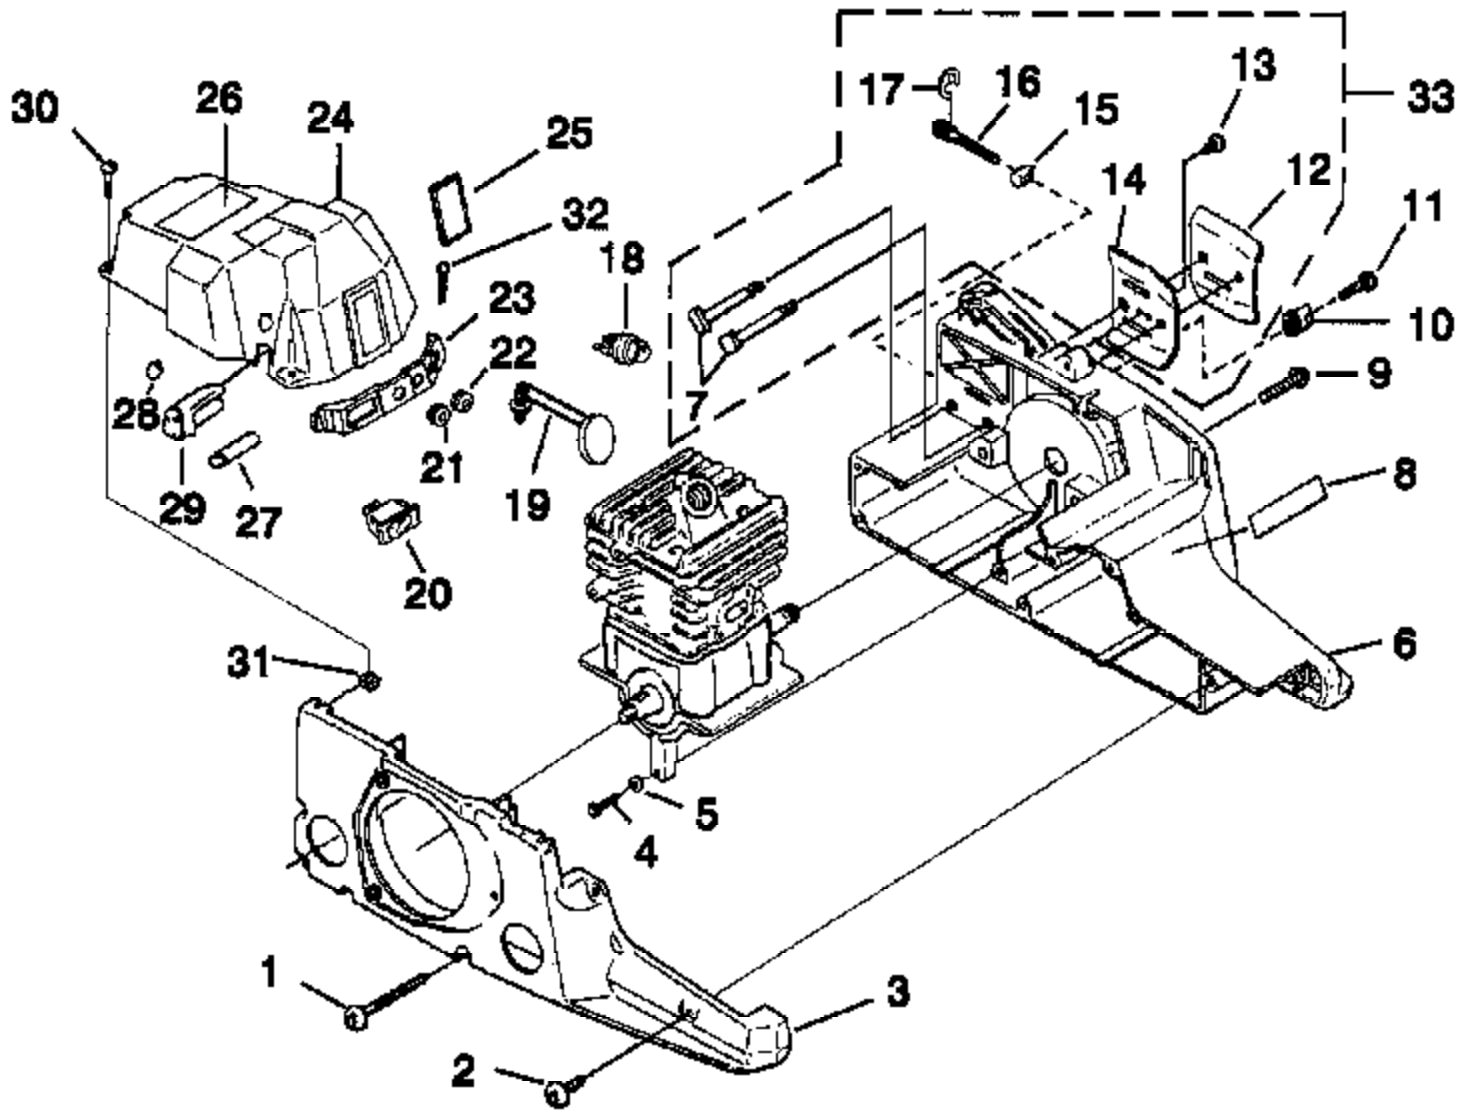

Ref #	Part Number	Qty	Description
1	82545	3	SCREW- Thread Form (8-16 x 1 3/4")
2	82546		SCREW- Thread Form. (8-16 x 5/8")
3	002071B	1	HOUSING-Starter Side
4	82558	1	SCREW-Thread Form. (10-14 x 1 1/8")
5	83056	1	WASHER-Lock
6	03720B	1	HOUSING- Drive Side Includes items 7-8
7	03132	2	BOLT Guide Bar
8	01805A	1	DECAL Panel
9	80864	2	SCREW-Hex Hd. (12-24 x 1")
10	95212	1	STOP- Chain
11	82537	1	SCREW- Thread Form (10-14 x 7/8")
12	01170	1	PLATE- Guide Bar (Outer)
13	82513	1	SCREW- Thread Form. (6-19 x 1/2")
14	98278	1	PLATE- Guide Bar (Inner)
15	651121	1	PIN- Adjusting
16	03139	1	SCREW- Guide Bar Adjusting
17	69599	1	RING- Snap
18	01183	1	BULB- Primer
19	06355	1	ROD- Choke
20	01802	1	SWITCH- Ign.
21	69889	1	BOOT Throttle Cable
22	64862	1	GROMMET Choke
23	01169	1	PANEL Control
24	02581C	1	CYLINDER COVER Includes 25-31
25	01173A	1	SCREEN- Air Inlet
26	02506	1	LABEL Warning
27	01172	1	GROMMET Carburetor
28	01179A	1	PLUG- Idle Speed
29		1	GROMMET Carburetor Not Used On This Model
30	95792	3	SCREW- Round Hd. (10-24 x .710)
31	70810	3	NUT Square (10-24)
32	86334	1	PIN-Cotter
33	06635	1	GUIDE BAR FASTENER KIT

Ref #	Part Number	Qty	Description
1	93561S	1	SPARK PLUG (CJ6Y)
	98217S		SPARK PLUG (RCJ6Y) (INTL.)
2	82568	4	SCREW-PAN Hd. (10-24 x .800)
3	01544D	1	SHORT BLOCK
4		1	CYLINDER & GASKET Not Used On This Model
5		1	GASKET, CYLINDER Not Used On This Model
6	02579C	1	PISTON & PIN Includes items 7-8
7	01545B	2	RING, PISTON
8	64813	2	RING, WRIST PIN RETAIN,
9	98797	2	BEARING, BALL
10	70277	1	BEARING, NEEDLE
11	02577C	1	CYLINDER & CRANKCASE Includes item 12
12	80891	4	SCREW, Hex Hd. (12-24 X 7/8")
13	75078	1	KEY WOODRUFF
14	289221	1	RETAINING RING
15	82146	2	SCREW, FIL. HD. (8-32 X 5/8")
16	02802A	1	OIL PUMP
17	02548	1	TUBING, OIL (TO GUIDE BAR)
18	00229	1	WORM GEAR, LEFT HAND
19	93858	1	SEAL, CRANKSHAFT
20	98197A	1	SEAL, SHAFT