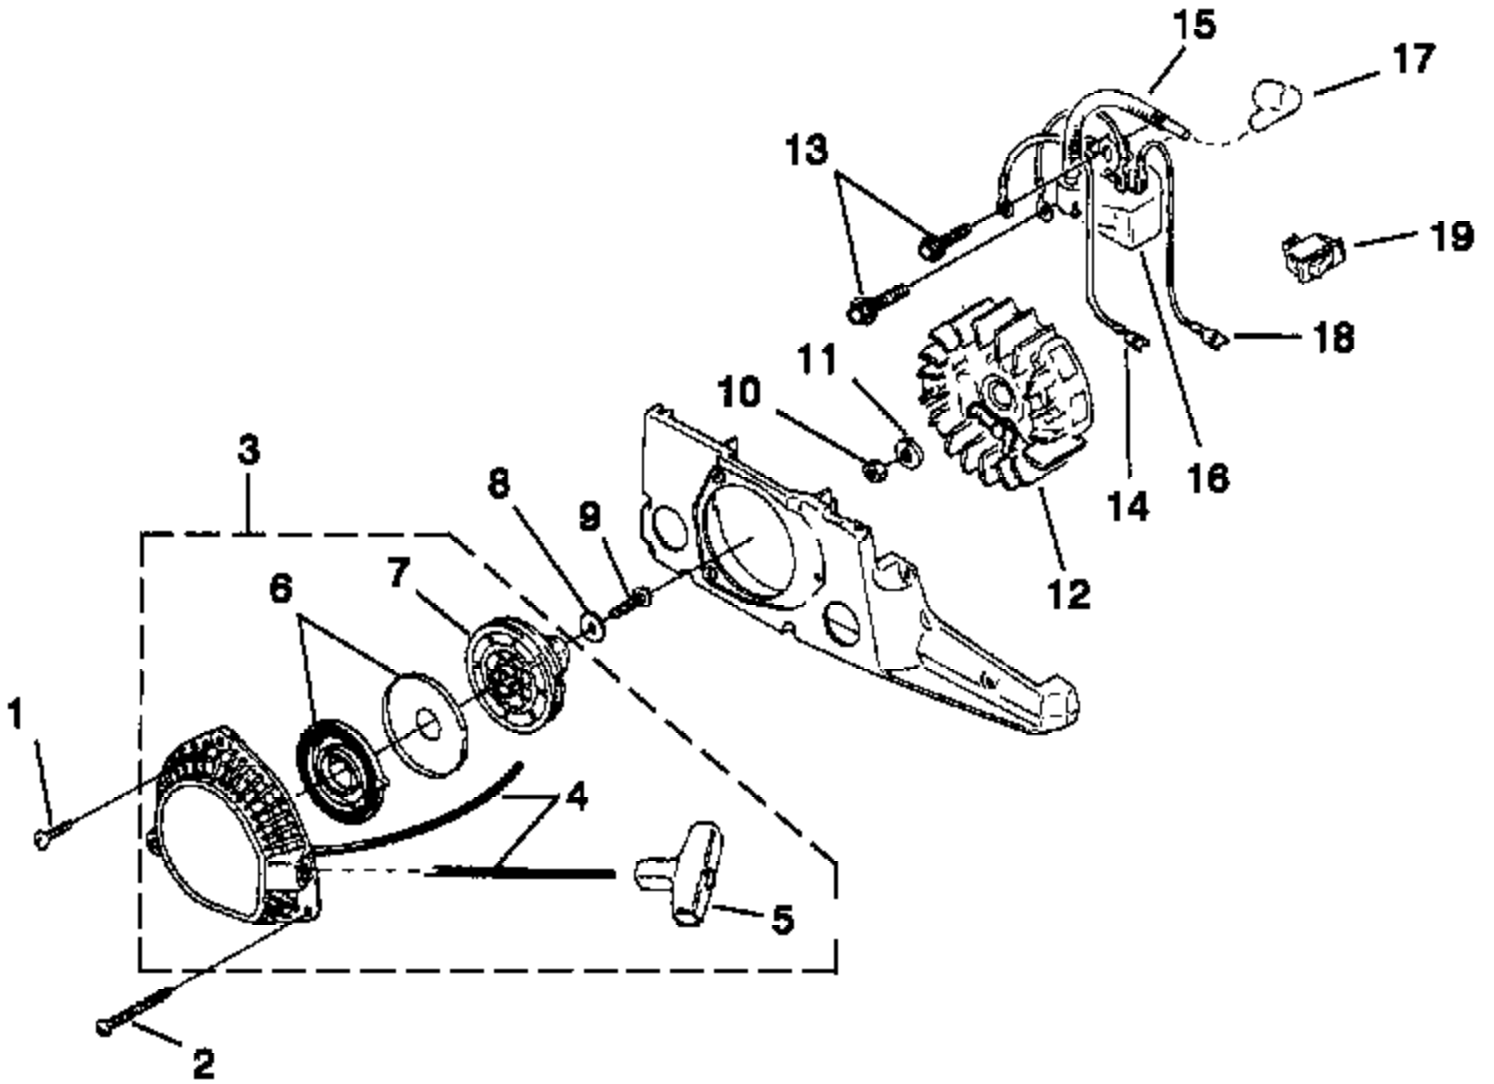

Ref #	Part Number	Qty	Description
1	82546	4	SCREW-Thread Form (8-16 x 5/8")
2	82544	1	SCREW-Thread Form (8-16 x 2")
3	04778A	1	STARTER - COMPLETE Includes items 4-7
4	9789901	1	ROPE, STARTER (46")
5	02264	1	GRIP, STARTER
6	97908	1	SPRING & CONTAINER
7	97768B	1	PULLEY
8	94062	1	WASHER
9	82409	1	SCREW Plastite (10-14 x 5/8")
10	81124A	1	NUT, JAM (3/8" X 24)
11	83102	1	WASHER LOCK (3/8")
12	00994C	1	ROTOR & STARTER PAWLS
13	88052	2	SCREW, Sems Hex Hd. (10-24 x 7/8")
14	01821A	1	IGNITION GROUND WIRE
15	95098	1	SLEEVE, Insulating
16	01546	1	IGNITION MADULE
17	02597	1	SPARK PLUG BOOT KIT
18	01822A	1	IGNITION WIRE
19	01802	1	SWITCH