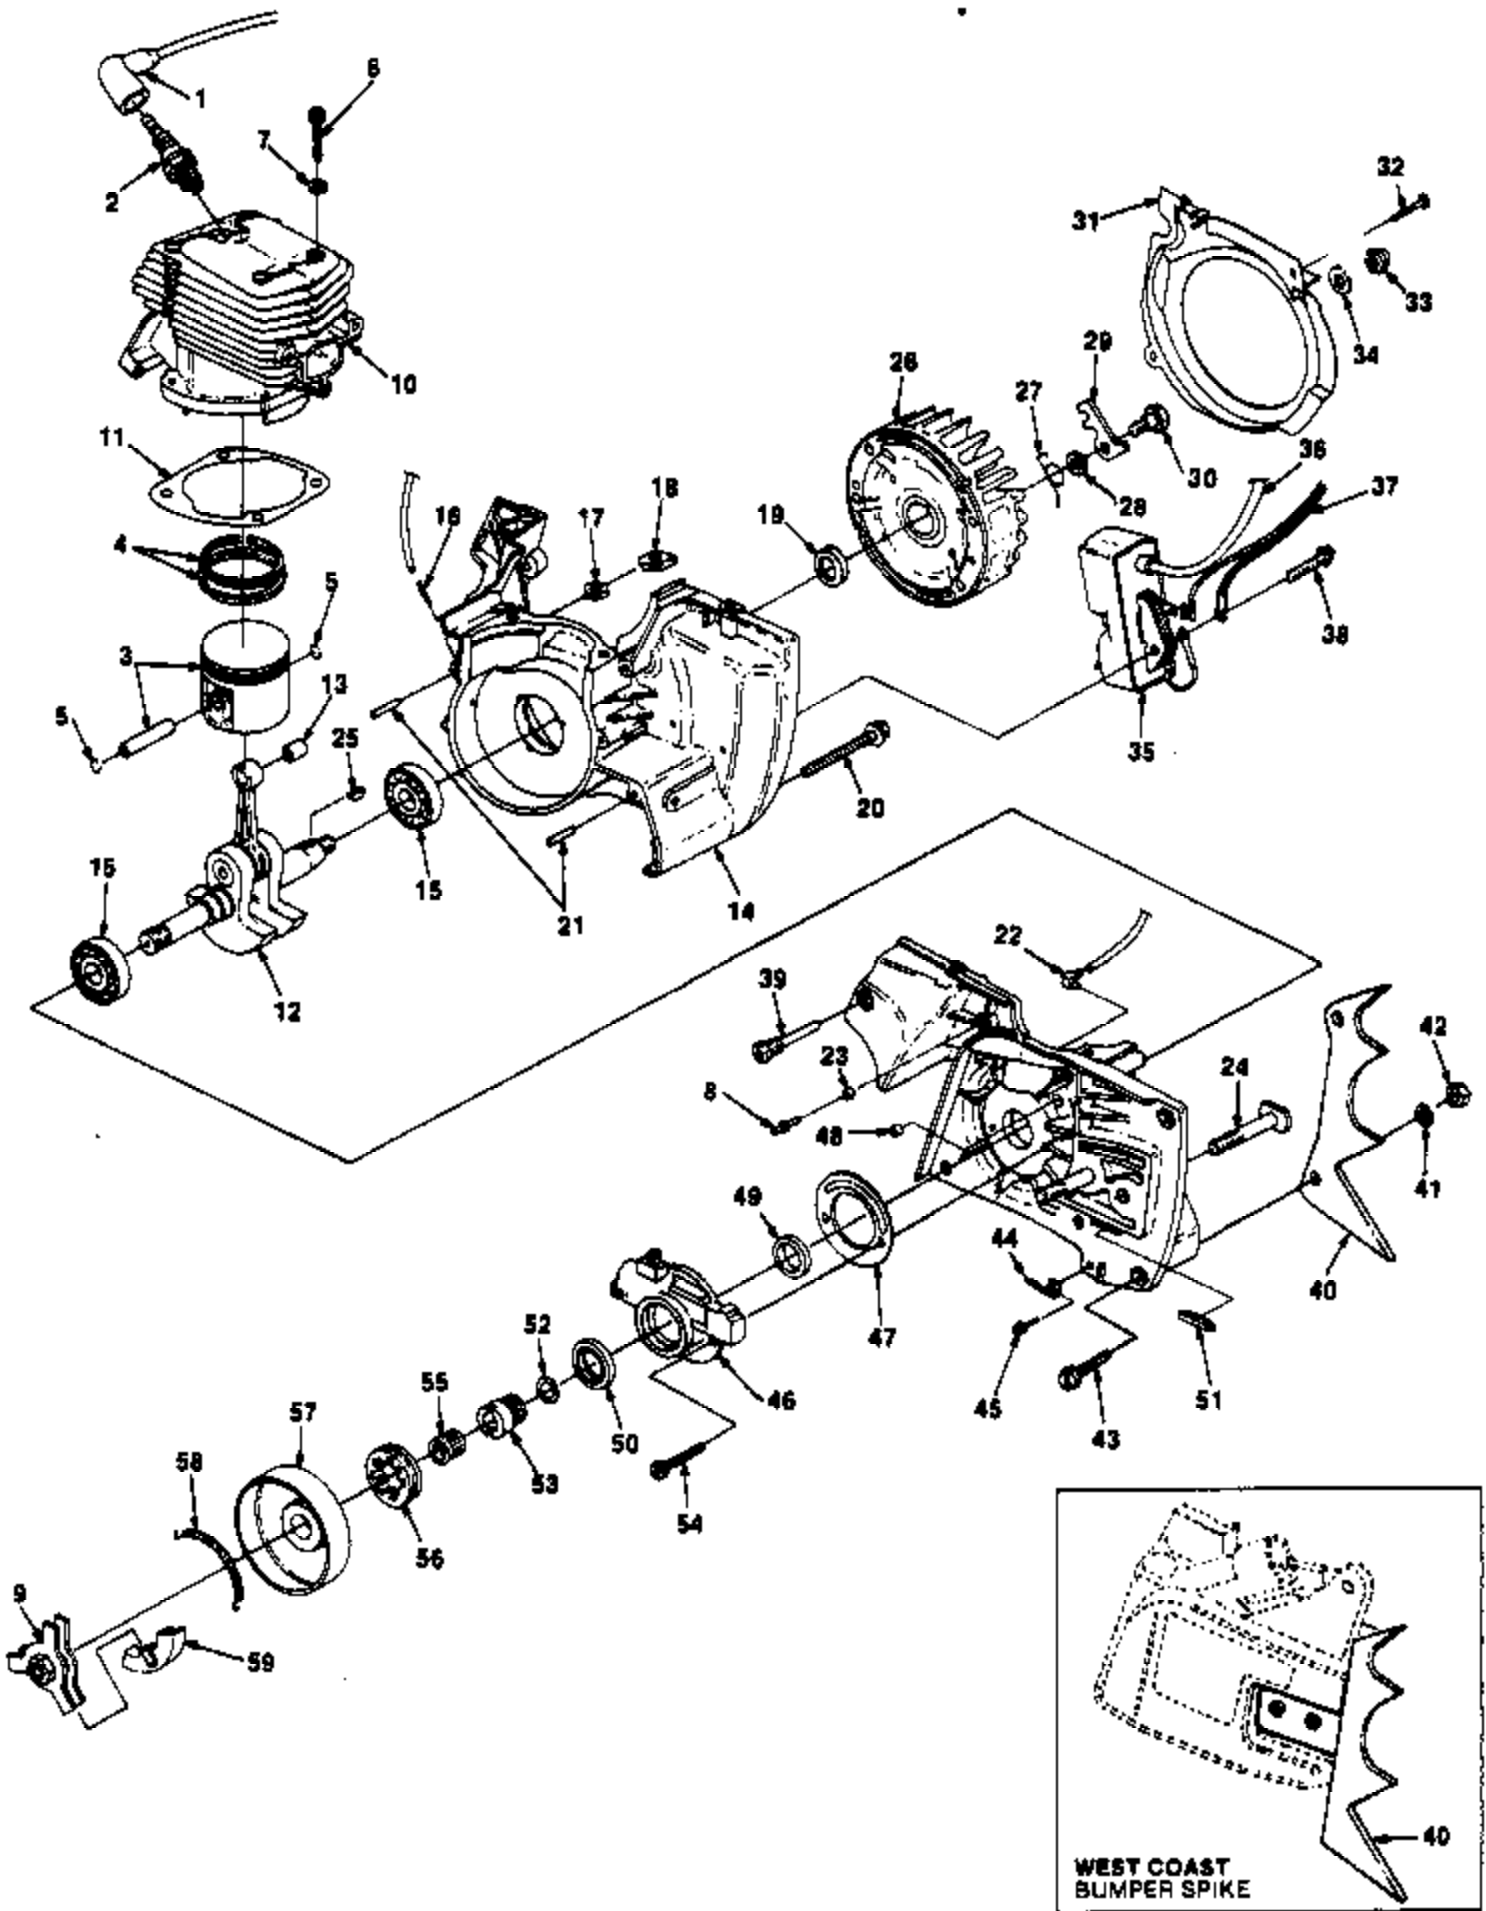

Ref #	Part Number	Qty	Description
1	82281	2	SCREW- Mach Hex hd. (10-24 x 2")
2	A97318	1	CARBURETOR-(WJ-2)
3	00039	1	TUBING
4	00038	2	TUBING
5	97292	1	ROD- Choke
6	64862	1	GROMMET
7	93385A	1	TRIGGER- Lock
8	81009	4	NUT 8-32
9	A97296	1	COVER- Carburetor chamber
10	97298	1	GASKET- Carburetor chamber
11	97299	1	GASKET- Air filter
12	A97689	1	COVER- Air filter
13	00780	1	DECAL- Warning
14	96731	1	DECAL Warning
15	A97303	1	ELEMENT- Filter
16	80577	2	SCREW- (8-32 x 3/8")
17	95671	1	PIN- Throttle lock
18	95020	1	SPRING- Compression
19	95989	1	BUSHING- Flanged
20	58409	1	RING- Retaining
21	68548	2	PIN- Trigger
22	97294	1	ROD- Throttle
23	69889	1	BOOT- Throttle rod
24	93842	1	TRIGGER- Throttle
25	80582	2	SCREW Pan head 8-32 x 5/8
26	82516	4	SCREW- Thread forming (12 x 3/4")
27	72084A1	1	NUT- Hex
28	00806	1	DECAL- Run Stop
29	A57650A	1	SWITCH- Toggle
30	97305A	6	ISOLATOR- Vibration
31	97262	6	SLEEVE- Flanged
32	A97690	1	HOUSING- Engine
33	A00691	1	BRACKET
34	00788	2	FILTER ELEMENT
35	96841	2	VALVE- Duck bill
36	972902	1	ADAPTOR- Carburetor
37	97291	1	GASKET- Carburetor
38	88049	2	SCREW- Hex hd. (10-24 x 1/2")
39	9311223	1	TUBING- Rubber (fuel line) 5 3/4"
40	9315723	1	TUBING- Rubber (pulse line)
41	9477227	1	TUBING- Rubber (oil line)
42	97265	1	SPRING- Flat
43	A98882	2	CAP- Fuel & Oil
44	00787	2	"O" RING
45	A97700	1	FILTER- Fuel
46	592531A	1	ELEMENT- Felt filter
47	A68593	1	OIL FINDER
48	A97311	1	HANDLEBAR
49	A97313	1	HANDLEBAR (West Coast Models)
50	93428	1	BUSHING
51	82515	2	SCREW
52	49530	1	SPACER