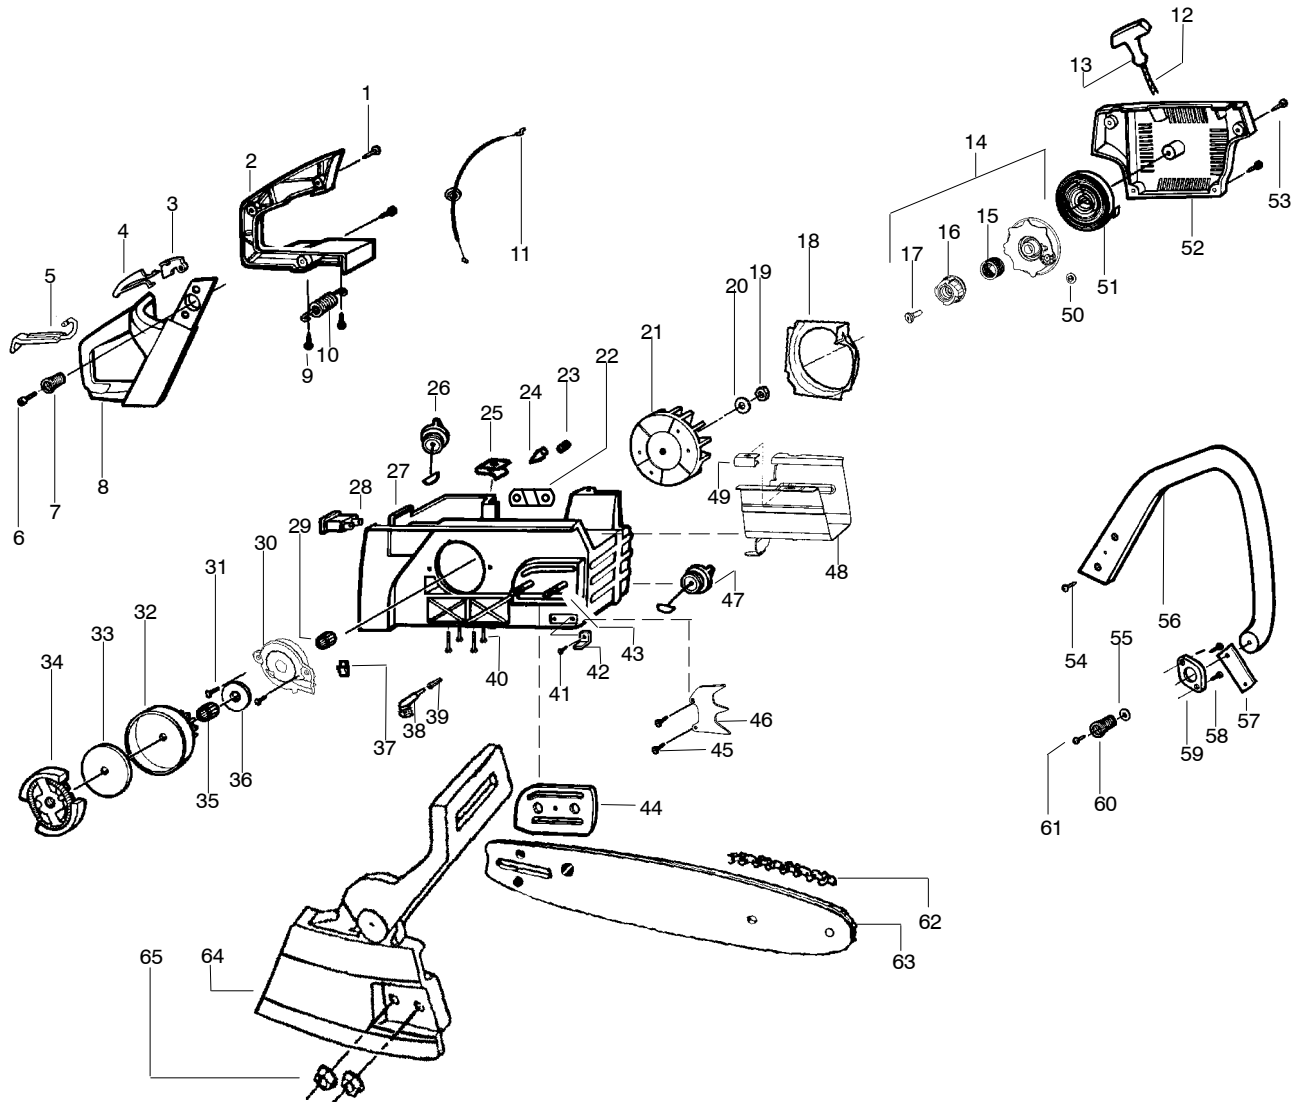

Ref.	Part No.	Description	Ref.	Part No.	Description	Ref.	Part No.	Description
1.	530015957	Screw	26.	530010845	Assy-Fuel Cap	50. ✓	530016080	Screw
2.	530071272	Cover-Handle (kit)	27.	530037551	Assy-Chassis (Incl. 22,23,24,26,43,47)	51.	530042095	Spring-Recoil
3.	530036097	Trigger-Throttle				52.	545008803	Housing-Fan
4.	530036098	Lockout-Throttle				53.	530015892	Screw
5.	530053443	Lever-Choke	28.	530069572	Kit-Switch	54.	530015814	Screw
6.	530015937	Screw	29.	530029833	Worm-Oil Pump	55.	530015158	Washer
7.	530038985	Spring-Isolator	30.	530014410	Assy.-Oil Pump	56.	530038327	Handle-Front
8.	530071272	Handle-Rear (kit)	31.	530015896	Screw	57.	530036113	Front Strap-AV
9.	530015906	Screw	32.	530069342	Kit-Clutch Drum (Incl. #35)	58.	530015775	Screw-Plate
10.	530038986	Spring-Isolator	33.	530015611	Washer-Clutch	59.	530036101	Plate-Isolator
11.	530038471	Assy-Throttle Cable (Incl. Grommet)	34.	530014949	Assy-Clutch	60.	530038985	Spring-Isolator
12.	530069232	Kit-Rope	35.	530032119	Bearing-Clutch	61.	530015984	Screw
13.	530049797	Handle-Starter	36.	530015907	Washer-Thrust	62.	952051310	Chain"- 20"
14.	530071966	Kit-Starter EPS (Incl. 15,16,17,50)	37.	530019174	Seal-Oil	63.	952044815	Bar -20" Quick Adjust
15.	530021180	Spring EPS	38.	545047801	Pickup-Oil	64.	530054804	Assy-ChainBrake
16.	530059677	Hub-Starter EPS	39.	530056533	Filter-Oil	65.	530015917	Nut-Bar Mounting
17.	530021179	Screw-Shoulder	40.	530016037	Screw			
18.	530047667	Plate-Baffle Fan	41.	530015814	Screw			
19.	530016134	Nut-Flywheel	42.	530029850	Chain Catcher			
20.	530015127	Washer-Flywheel	43.	530015877	Bar Bolt			
21.	530059637	Assy-Flywheel	44.	530047855	Bar Plate			
22.	530036043	Plate-Support (Bar Stud)	45.	530016439	Screw			
23.	530029868	Plug-Vent	46.	530014381	Kit-Spike Assy (incl#45)			
24.	530026119	Valve-Check	47.	530057236	Assy-Oil Cap			
25.	530015922	Nut-Speed	48.	530055406	Shield-Heat			
			49.	530055322	Clip-"U"			

✓ = NEW PART NUMBER FOR THIS IPL

* = REFER TO THE SERVICE REFERENCE INDICATED FOR MORE INFORMATION. (LOCATED AT END OF IPL)