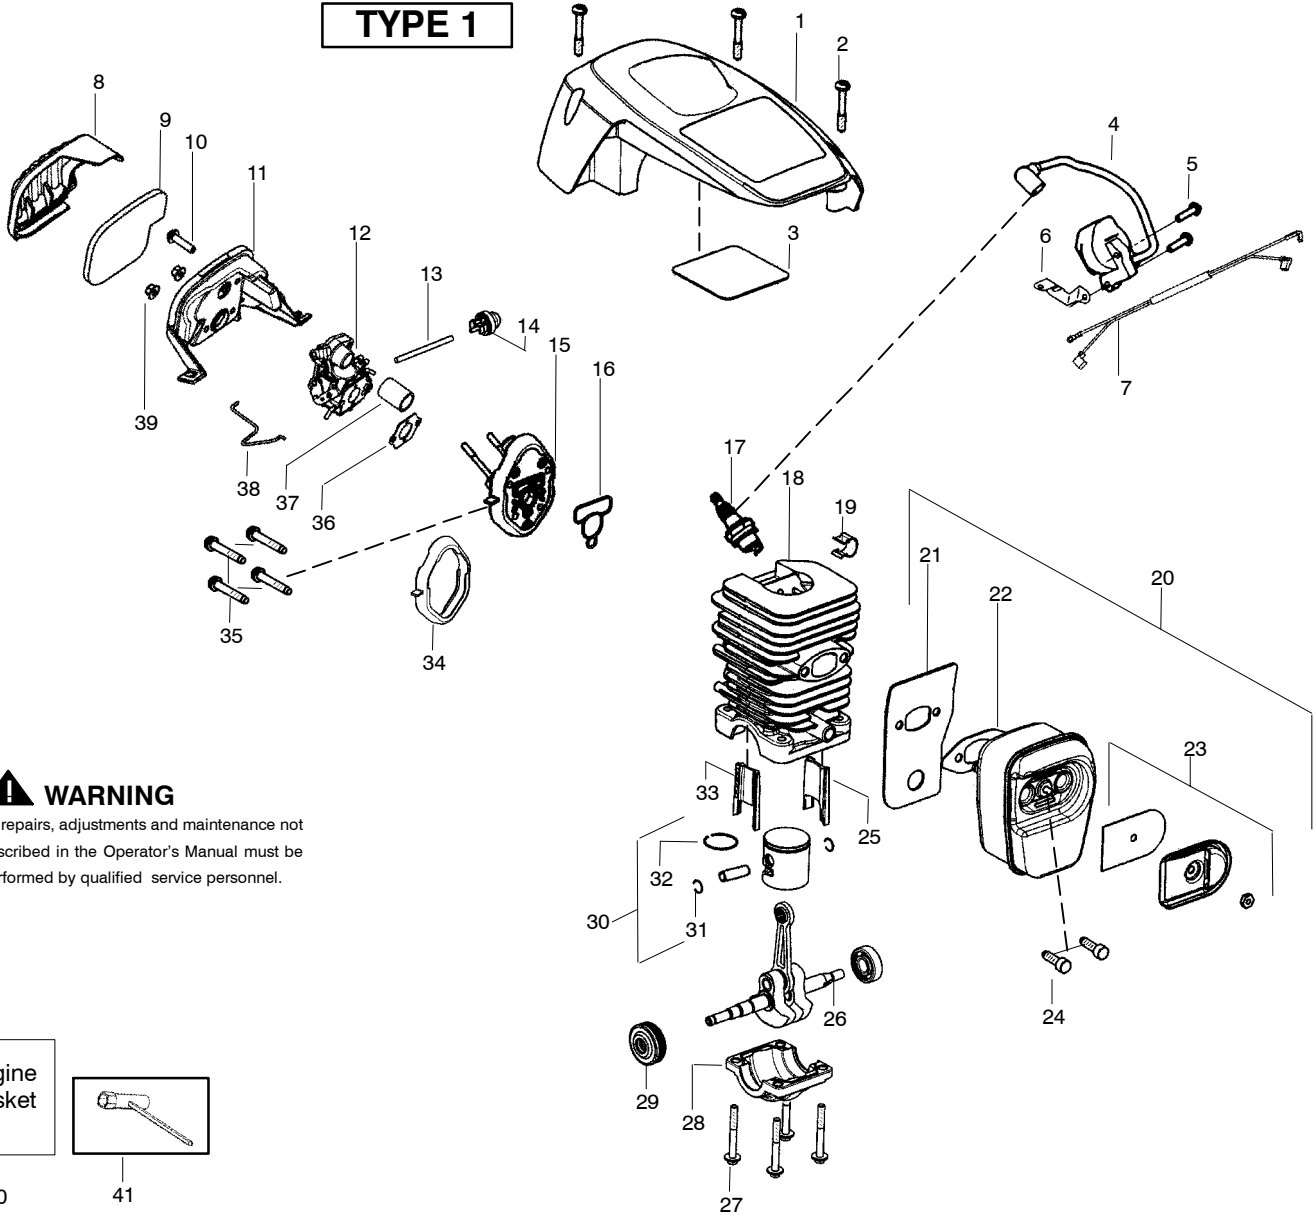

TYPE 1

**WARNING**  
All repairs, adjustments and maintenance not described in the Operator's Manual must be performed by qualified service personnel.

Ref.	Part No.	Description	Ref.	Part No.	Description	Ref.	Part No.	Description
1.	530058837	Shield-Cylinder (incl. #3)	16.	530071894	Gasket-cyl. o-ring (kit)	32.	530038729	Ring-Piston
2.	530016153	Screw	17.	952030150	Accy-Spark Plug (RCJ-7Y)	33.	530057886	Insert-Right (gray) Cyl.
3.	530059006	Reflector-Tape	18.	530071884	Kit-Cylinder (Incl. 25,33)	34.	530071894	Seal-Adaptor (kit)
4.	530039238	Module - Ignition	19.	530016136	Clip-High Tension Lead	35.	530016426	Screw
5.	530016432	Screw	20.	530071887	Kit-Muffler (Incl. 21-23,24)	36.	530071894	Gasket-Carb. (kit)
6.	530047442	Strap-Ground	21.	530057942	Backplate-Muffler	37.	530057926	Tube-Intake
7.	530057943	Assy-Wire Harness	22.	530071894	Gasket-Muffler (kit)	38.	530057909	Wire-Throttle
8.	530058687	Cover-Air Filter	23.	530071886	Kit-Spark Arrestor	39.	530016101	Nut-Carb.
9.	530057925	Filter-Air	24.	530016338	Bolt-Muffler	40.	530071894	Kit-Gasket (Incl. 16,22,34,36)
10.	530016425	Screw	25.	530057885	Insert-Left (black) Cyl.	41.	530031163	Scrench
11.	530057892	Housing-Air Filter	26.	530012537	Assy-Crankshaft/Rod			Not Shown
12.	---	Carburetor	27.	530016417	Bolt			
	530035590	Zama W-26	28.	530057941	Cap-Crankcase			
13.	530069247	Kit-Fuel Line (Small)	29.	530056363	Assy-Bearing/Seal			
14.	530047721	Bulb-Purge "snap-in"	30.	530071883	Kit-Piston (Incl. 31,32)			
15.	530071889	Kit-Carb. Adaptor (Incl. # 16,34,37)	31.	530015697	Retainer-Piston Pin			
							530165361	Manual-Operator
							530059107	Decal-Warning