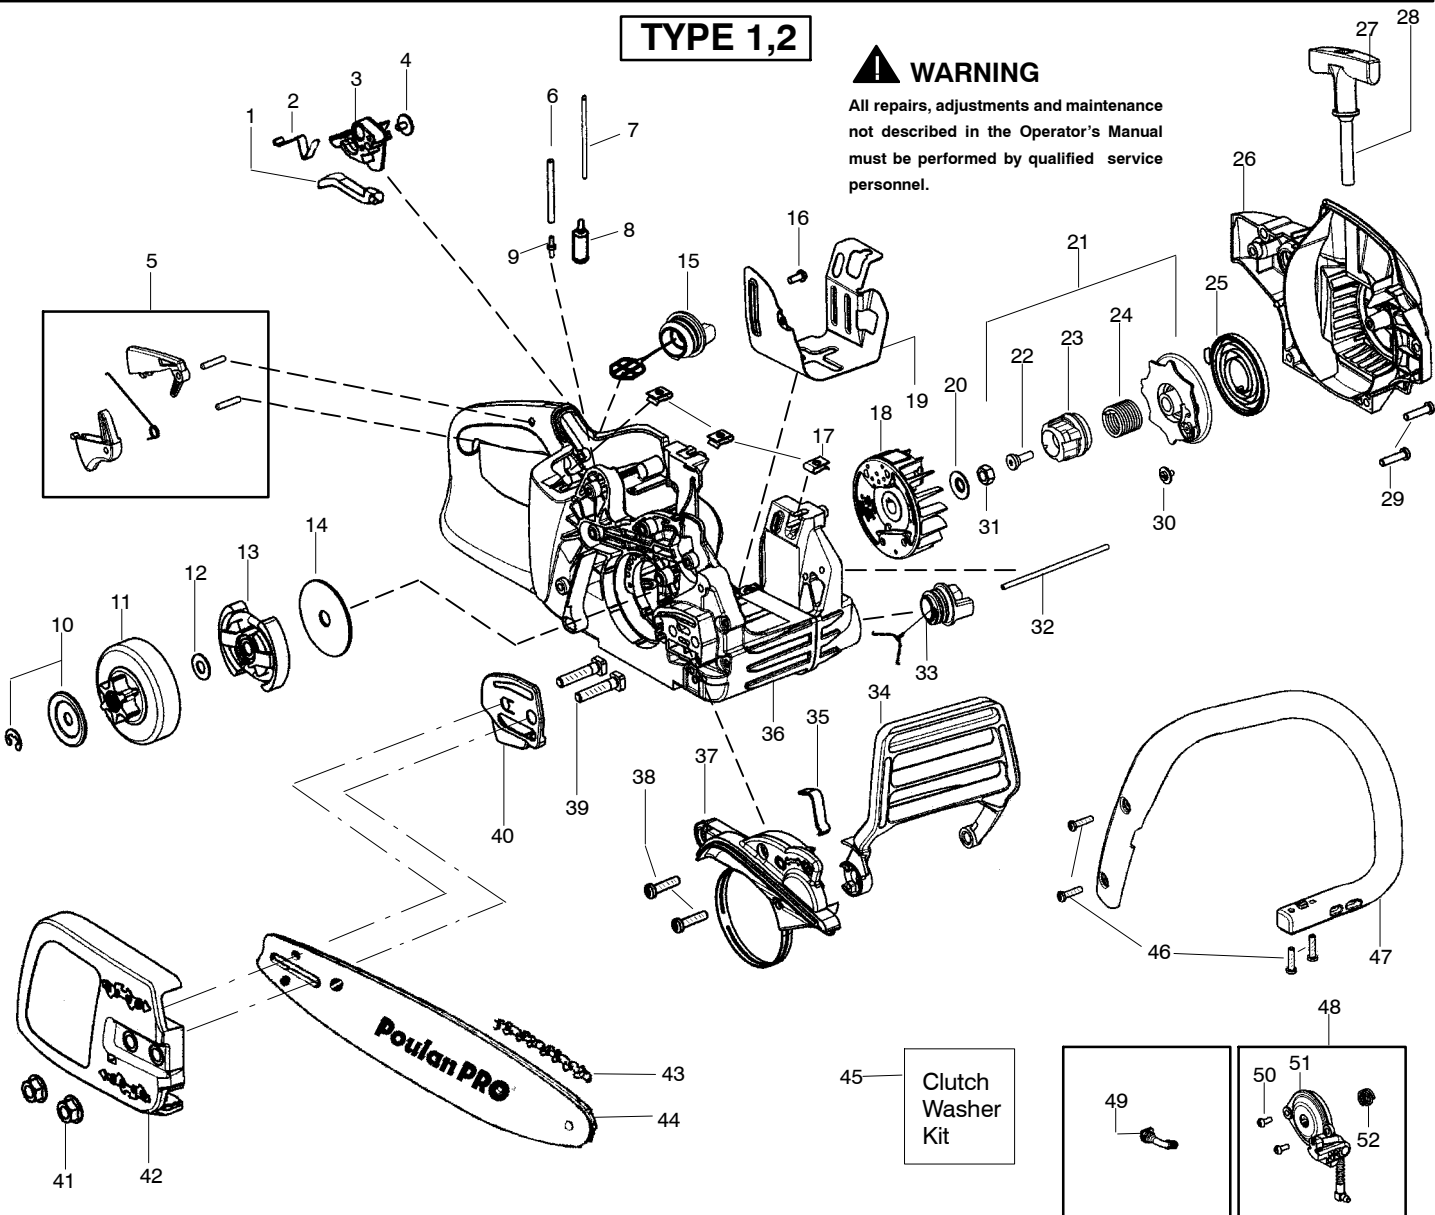

TYPE 1,2

WARNING

All repairs, adjustments and maintenance not described in the Operator's Manual must be performed by qualified service personnel.

Ref.	Part No.	Description	Ref.	Part No.	Description	Ref.	Part No.	Description
1.	530057893	Knob-Choke	22.	530021179	Screw-Shoulder	40.	530057910	Plate-Bar
2.	530057908	Spring-Ign. Switch	23.	530059677	Hub-EPS	41.	530015917	Nut-Bar
3.	530057891	Lever-Ign. Switch	24.	530021180	Spring-EPS	42.	530058915	Assy-Clutch Cover
4.	530016080	Screw	25.	530042095	Spring-Starter	43.	952051548	Accy-18" Chain
5.	530071888	Kit-Trigger/Lockout	26.	530058811	Housing-Fan	44.	952044926	Accy-18" Bar
6.	530069216	Kit-Fuel Line (Large)	27.	530056402	Handle-Starter	45.	530071945	Kit-Clutch Washer (Incl. 10,12)
7.	530069247	Kit-Fuel Line (Small)	28.	530069232	Kit-Rope	46.	530016432	Screw
8.	530095646	Assy-Fuel Pick Up	29.	530016432	Screw	47.	530057888	Handle-Front
9.	530023877	Fitting-Fuel line	30.	530016080	Screw	48.	530071891	Kit-Oil Pump (Incl. 50,51,52)
10.	530071945	Kit-Clutch Washer	31.	530016134	Nut-Flywheel	49.	530057924	Assy-Oil Pick Up
11.	530057905	Assy-Clutch Drum 3/8"	32.	530058786	Assy-Oil Vent	50.	530016064	Screw
12.	530071945	Kit-Clutch Washer	33.	530057236	Assy-Oil Cap w/ret.	51.	530057931	Assy-Oil Pump
13.	530057907	Assy-Clutch	34.	530057897	Handguard	52.	530037820	Gear-Worm
14.	530016419	Washer-Large Clutch	35.	530016416	Spring-Handguard			
15.	530047192	Assy-Fuel Cap w/ret	36.	530058864	Assy-Chassis (Incl. 5,6,7,8,9, 15,16 ,17,19,33,35,39)			
16.	530016064	Screw	37.	530071893	Kit-Chainbrake			
17.	530015922	Nut-"U" type speed	38.	530016432	Screw			
18.	530059635	Assy-Flywheel	39.	530016133	Bolt-Bar			
19.	530057911	Shield-Heat						
20.	530015127	Washer-Flywheel						
21.	530071966	Kit-EPS Starter Pulley (Incl. 22,23,24,30)