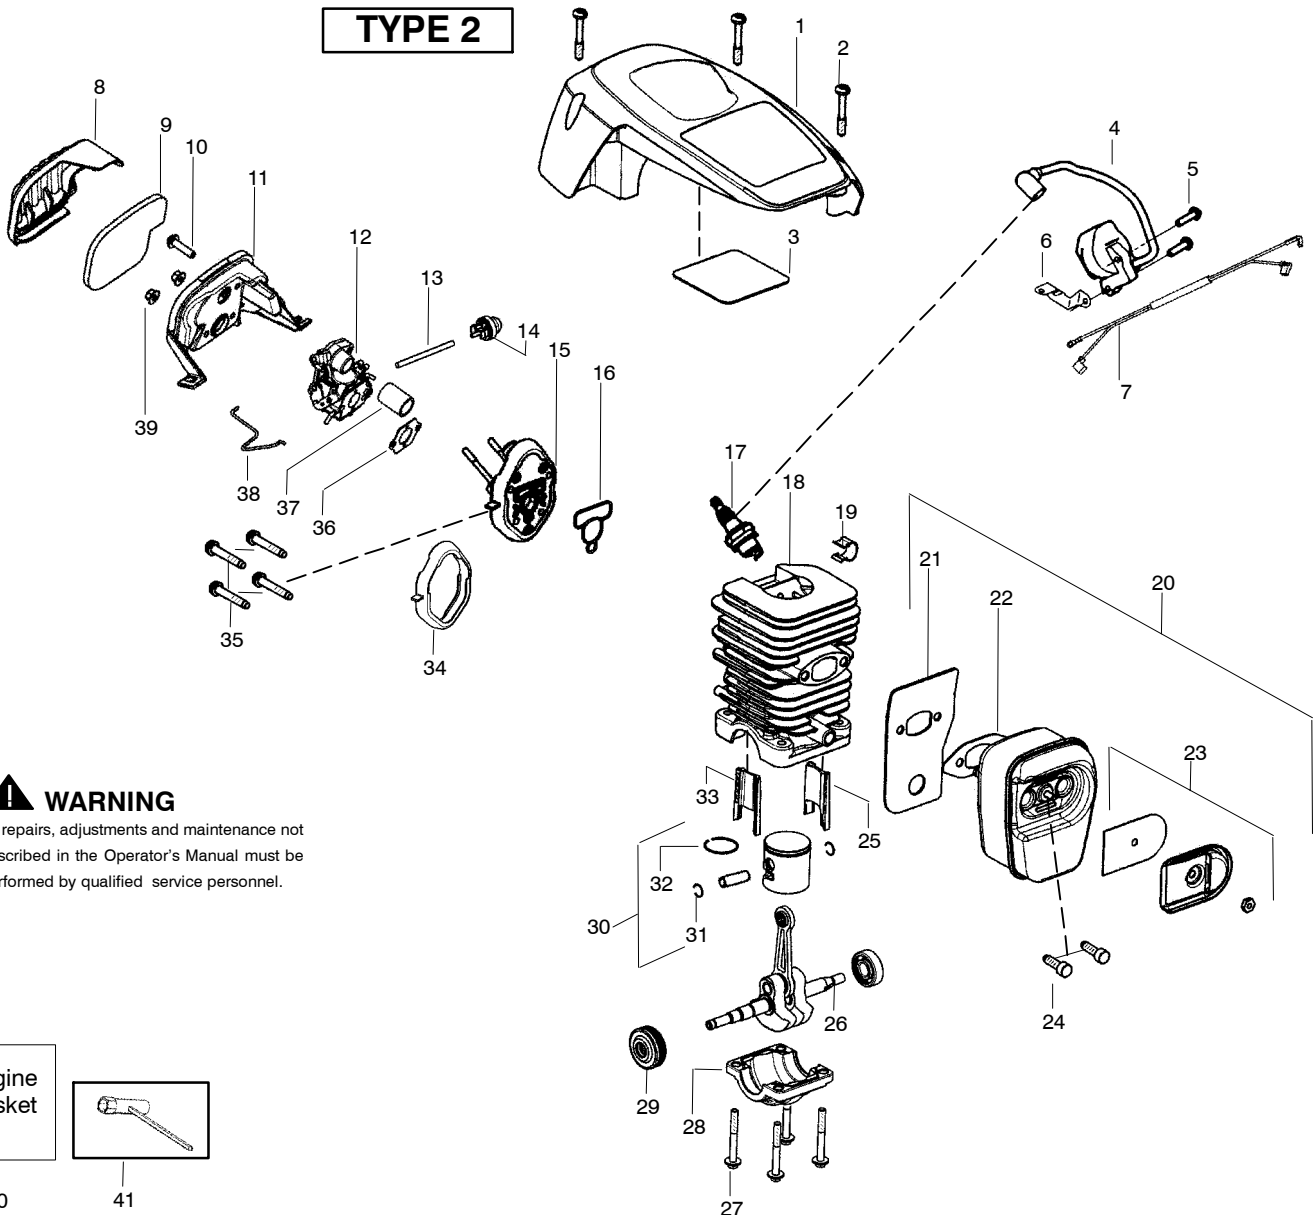

TYPE 2

⚠ WARNING
All repairs, adjustments and maintenance not described in the Operator's Manual must be performed by qualified service personnel.

Ref.	Part No.	Description	Ref.	Part No.	Description	Ref.	Part No.	Description
1.	530058837	Shield-Cylinder (incl. #3)	16.	530071894	Gasket-cyl. o-ring (kit)	32.	530038729	Ring-Piston
2.	530016153	Screw	17.	952030150	Accy-Spark Plug (RCJ-7Y)	33.	530057886	Insert-Right (gray) Cyl.
3.	530059006	Reflector-Tape	18.	530071884	Kit-Cylinder (Incl. 25,33)	34.	530071894	Seal-Adaptor (kit)
4.	530039238	Module - Ignition	19.	530016136	Clip-High Tension Lead	35.	530016426	Screw
5.	530016432	Screw	20.	545006007	Kit-Muffler (Incl. 21-23,24)	36.	530071894	Gasket-Carb. (kit)
6.	530047442	Strap-Ground	21.	530057942	Backplate-Muffler	37.	530057926	Tube-Intake
7.	530057943	Assy-Wire Harness	22.	530071894	Gasket-Muffler (kit)	38.	530057909	Wire-Throttle
8.	530058687	Cover-Air Filter	23.	545006056	Kit-Spark Arrestor	39.	530016101	Nut-Carb.
9.	530057925	Filter-Air	24.	530016338	Bolt-Muffler	40.	530071894	Kit-Gasket (Incl. 16,22,34,36)
10.	530016425	Screw	25.	530057885	Insert-Left (black) Cyl.	41.	530031163	Scrench
11.	530057892	Housing-Air Filter	26.	530012537	Assy-Crankshaft/Rod			Not Shown
12.	---	Carburetor	27.	530016417	Bolt			
	530035590	Zama W-26	28.	530057941	Cap-Crankcase			
13.	530069247	Kit-Fuel Line (Small)	29.	530056363	Assy-Bearing/Seal			
14.	530047721	Bulb-Purge "snap-in"	30.	530071883	Kit-Piston (Incl. 31,32)			
15.	530071889	Kit-Carb. Adaptor (Incl. # 16,34,37)	31.	530015697	Retainer-Piston Pin			
							545082917	Manual-Operator
							530059107	Decal-Warning

↙ = NEW PART NUMBER FOR THIS IPL   ★ = REFER TO THE SERVICE REFERENCE INDICATED FOR MORE INFORMATION. (LOCATED AT END OF IPL)