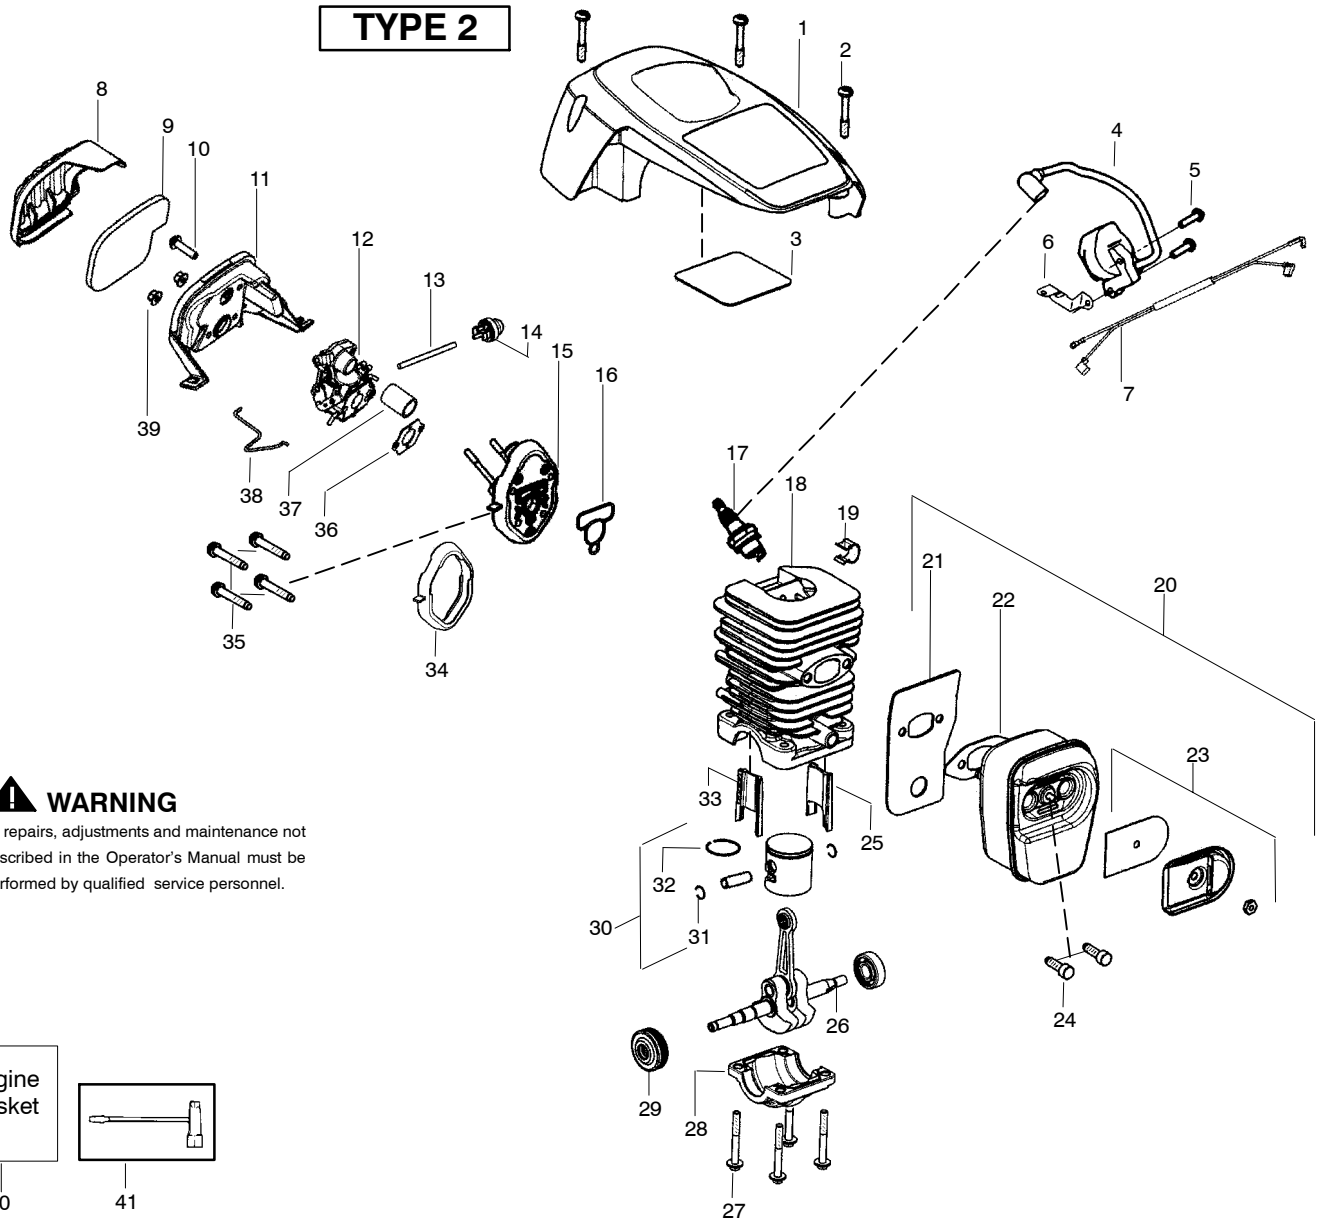

TYPE 2

⚠ WARNING

All repairs, adjustments and maintenance not described in the Operator's Manual must be performed by qualified service personnel.

Ref.	Part No.	Description	Ref.	Part No.	Description	Ref.	Part No.	Description
1.	530058837	Shield-Cylinder (incl. #3)	16.	530071894	Gasket-cyl. o-ring (kit)	32.	530038729	Ring-Piston
2.	530016153	Screw	17.	952030150	Accy-Spark Plug (RCJ-7Y)	33.	530057886	Insert-Right (gray) Cyl.
3.	530059006	Reflector-Tape	18.	530071884	Kit-Cylinder (Incl. 25,33)	34.	530071894	Seal-Adaptor (kit)
4.	530039238	Module - Ignition	19.	530016136	Clip-High Tension Lead	35.	530016426	Screw
5.	530016432	Screw	20.	545006007	Kit-Muffler (Incl .21-23,24)	36.	530071894	Gasket-Carb. (kit)
6.	530047442	Strap-Ground	21.	530057942	Backplate-Muffler	37.	530057926	Tube-Intake
7.	530057943	Assy-Wire Harness	22.	530071894	Gasket-Muffler (kit)	38.	530057909	Wire-Throttle
8.	530058687	Cover-Air Filter	23.	545006056	Kit-Spark Arrestor	39.	530016101	Nut-Carb.
9.	530057925	Filter-Air	24.	530016338	Bolt-Muffler	40.	530071894	Kit-Gasket (Incl . 16,22,34,36)
10.	530016425	Screw	25.	530057885	Insert-Left (black) Cyl.	41.	530031135	Scrench
11.	530057892	Housing-Air Filter	26.	530012537	Assy-Crankshaft/Rod			Not Shown
12.	---	Carburetor	27.	530016417	Bolt			
	530035590	Zama W-26	28.	530057941	Cap-Crankcase			
13.	530069247	Kit-Fuel Line (Small)	29.	530056363	Assy-Bearing/Seal			
14.	530047721	Bulb-Purge "snap-in"	30.	530071883	Kit-Piston (Incl. 31,32)			
15.	530071889	Kit-Carb. Adaptor (Incl. # 16,34,37)	31.	530015697	Retainer-Piston Pin			
							545082917	Manual-Operator
							530059107	Decal-Warning

✓ = NEW PART NUMBER FOR THIS IPL

* = REFER TO THE SERVICE REFERENCE INDICATED FOR MORE INFORMATION. (LOCATED AT END OF IPL)