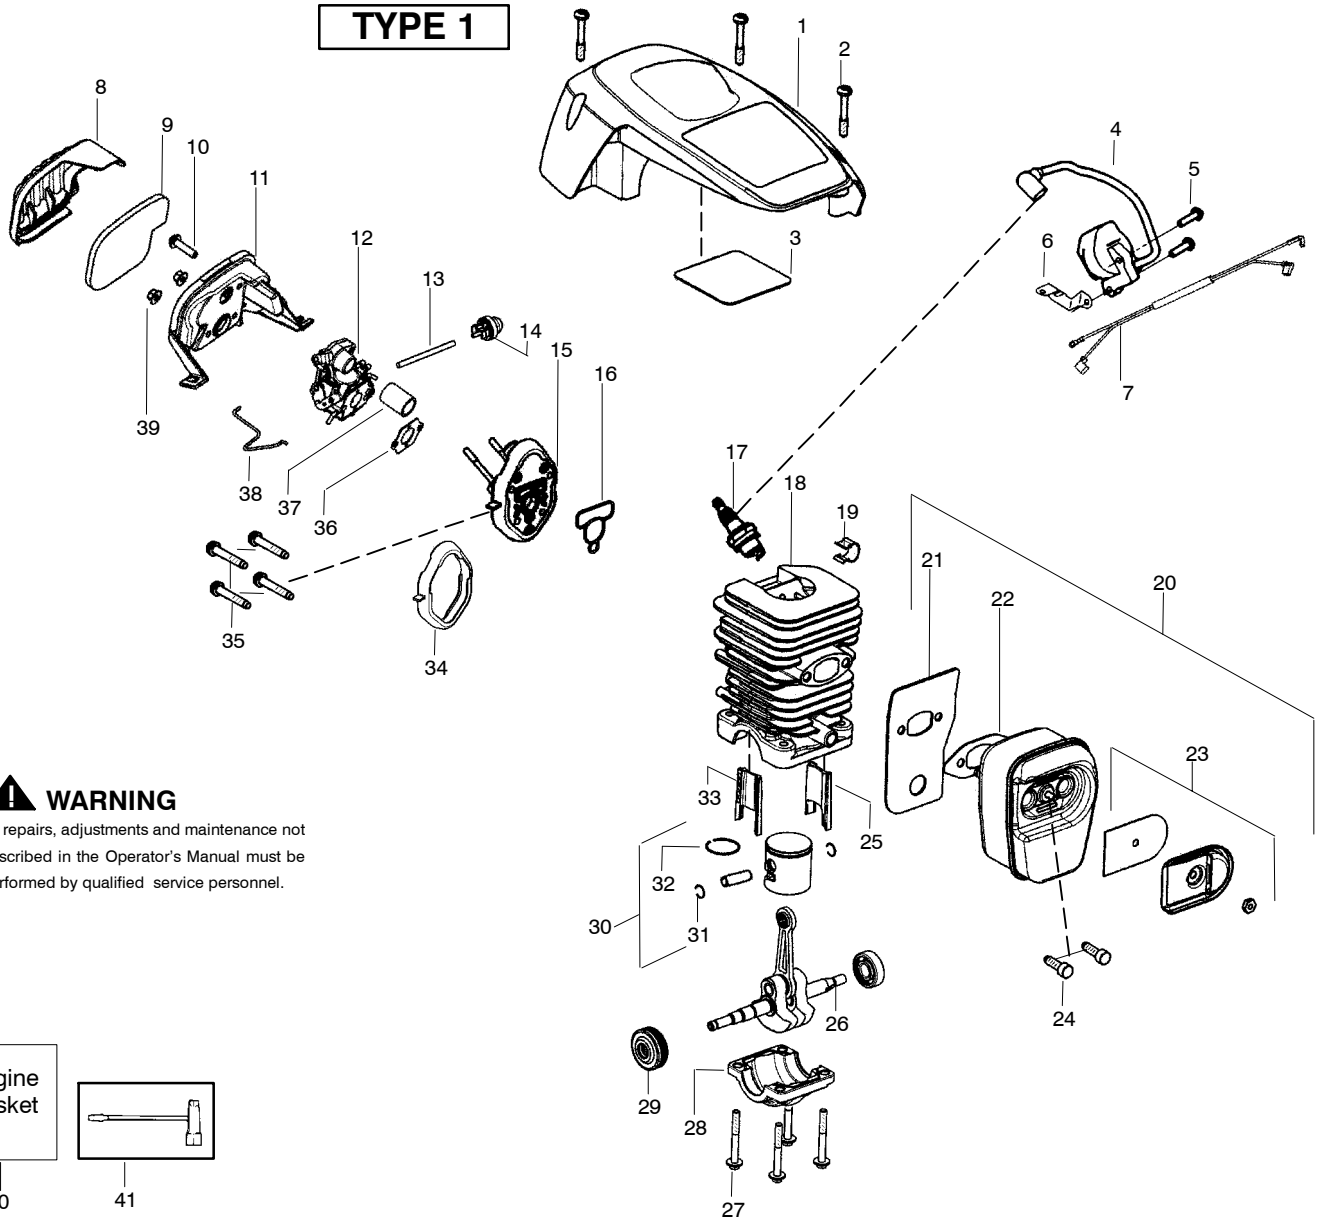

TYPE 1

⚠ WARNING

All repairs, adjustments and maintenance not described in the Operator's Manual must be performed by qualified service personnel.

Ref.	Part No.	Description	Ref.	Part No.	Description	Ref.	Part No.	Description
1.	530058837	Shield-Cylinder (incl. #3)	16.	530071894	Gasket-cyl. o-ring (kit)	32.	530038729	Ring-Piston
2.	530016153	Screw	17.	952030150	Accy-Spark Plug (RCJ-7Y)	33.	530057886	Insert-Right (gray) Cyl.
3.	530059006	Reflector-Tape	18.	530071884	Kit-Cylinder (Incl. 25,33)	34.	530071894	Seal-Adaptor (kit)
4.	530039238	Module - Ignition	19.	530016136	Clip-High Tension Lead	35.	530016426	Screw
5.	530016432	Screw	20.	530071887	Kit-Muffler (Incl. 21-23,24)	36.	530071894	Gasket-Carb. (kit)
6.	530047442	Strap-Ground	21.	530057942	Backplate-Muffler	37.	530057926	Tube-Intake
7.	530057943	Assy-Wire Harness	22.	530071894	Gasket-Muffler (kit)	38.	530057909	Wire-Throttle
8.	530058687	Cover-Air Filter	23.	530071886	Kit-Spark Arrestor	39.	530016101	Nut-Carb.
9.	530057925	Filter-Air	24.	530016338	Bolt-Muffler	40.	530071894	Kit-Gasket (Incl. 16,22,34,36)
10.	530016425	Screw	25.	530057885	Insert-Left (black) Cyl.	41.	530031135	Scrench
11.	530057892	Housing-Air Filter	26.	530012537	Assy-Crankshaft/Rod			Not Shown
12.	---	Carburetor	27.	530016417	Bolt			
	530035590	Zama W-26	28.	530057941	Cap-Crankcase			
13.	530069247	Kit-Fuel Line (Small)	29.	530056363	Assy-Bearing/Seal			
14.	530047721	Bulb-Purge "snap-in"	30.	530071883	Kit-Piston (Incl. 31,32)		530165361	Manual-Operator
15.	530071889	Kit-Carb. Adaptor (Incl. # 16,34,37)	31.	530015697	Retainer-Piston Pin		530059107	Decal-Warning