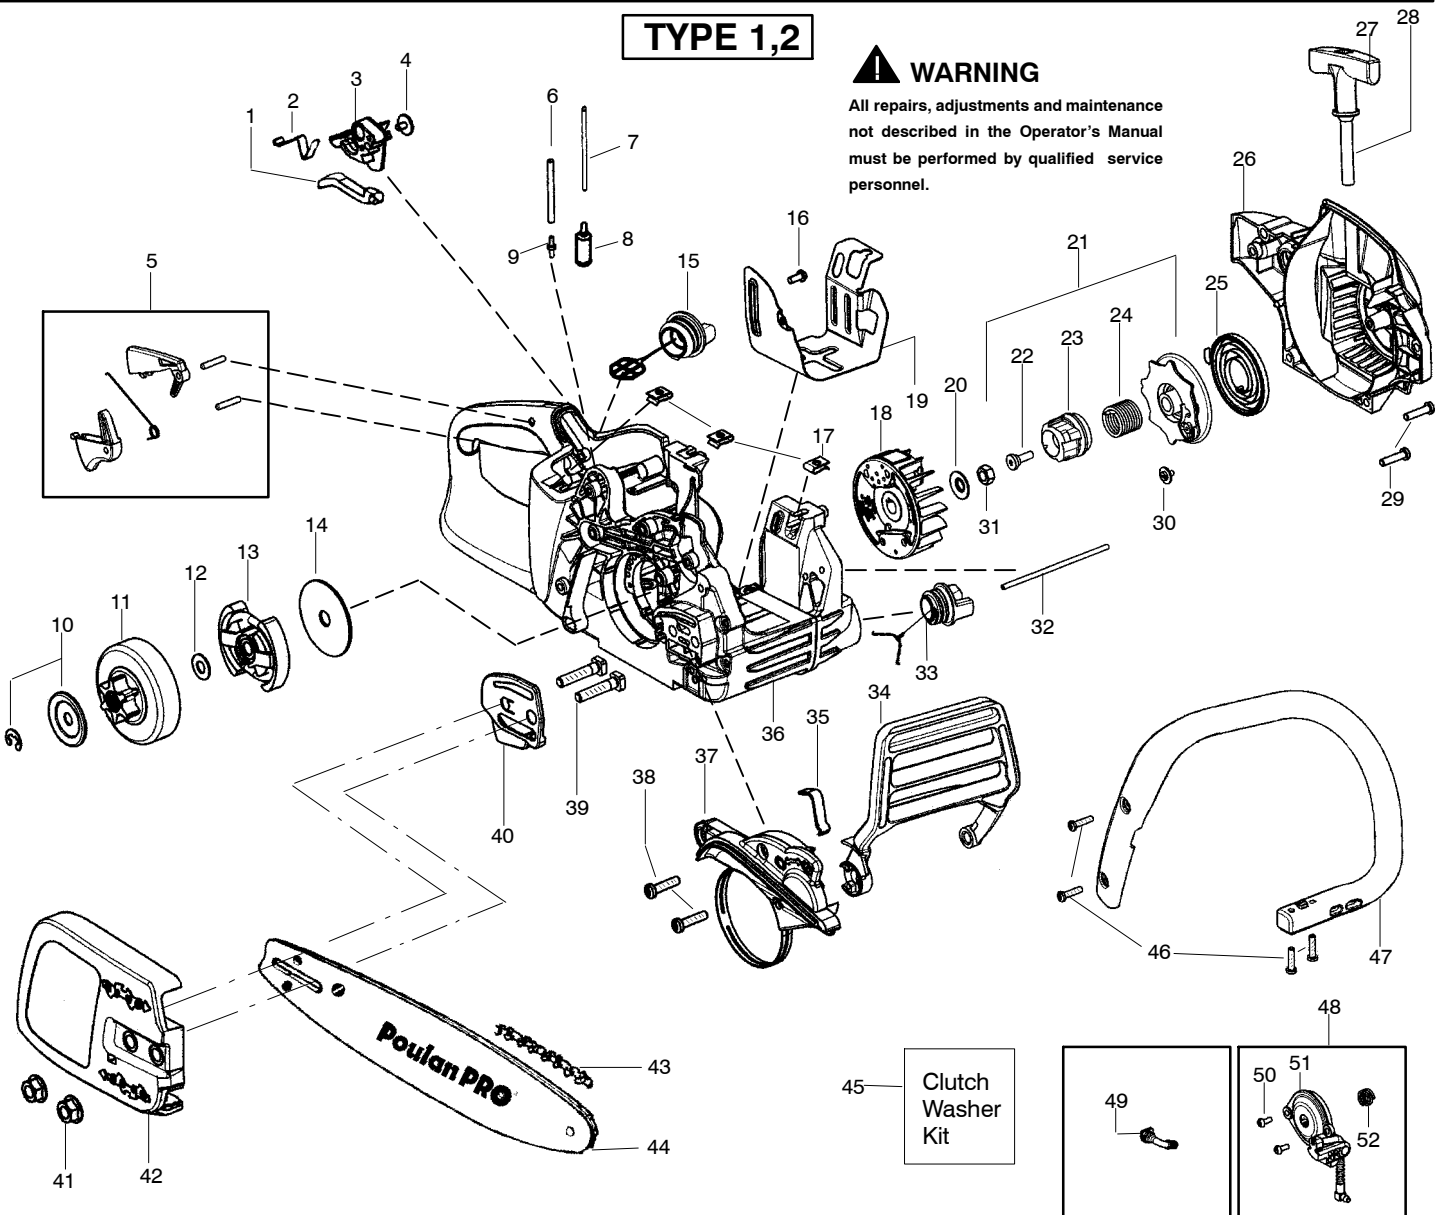

TYPE 1,2

WARNING

All repairs, adjustments and maintenance not described in the Operator's Manual must be performed by qualified service personnel.

Ref.	Part No.	Description	Ref.	Part No.	Description	Ref.	Part No.	Description
1.	530057893	Knob-Choke	22.	530021179	Screw-Shoulder	40.	530057910	Plate-Bar
2.	530057908	Spring-Ign. Switch	23.	530059677	Hub-EPS	41.	530015917	Nut-Bar
3.	530057891	Lever-Ign. Switch	24.	530021180	Spring-EPS	42.	530058915	Assy-Clutch Cover
4.	530016080	Screw	25.	530042095	Spring-Starter	43.	952051547	Accy-16" Chain
5.	530071888	Kit-Trigger/Lockout	26.	530058811	Housing-Fan	44.	952044942	Accy-16" Bar
6.	530069216	Kit-Fuel Line (Large)	27.	530056402	Handle-Starter	45.	530071945	Kit-Clutch Washer (Incl. 10,12)
7.	530069247	Kit-Fuel Line (Small)	28.	530069232	Kit-Rope	46.	530016432	Screw
8.	530095646	Assy-Fuel Pick Up	29.	530016432	Screw	47.	530057888	Handle-Front
9.	530023877	Fitting-Fuel line	30.	530016080	Screw	48.	530071891	Kit-Oil Pump (Incl. 50,51,52)
10.	530071945	Kit-Clutch Washer	31.	530016134	Nut-Flywheel	49.	530057924	Assy-Oil Pick Up
11.	530057905	Assy-Clutch Drum 3/8"	32.	530058786	Assy-Oil Vent	50.	530016064	Screw
12.	530071945	Kit-Clutch Washer	33.	530057236	Assy-Oil Cap w/ret.	51.	530057931	Assy-Oil Pump
13.	530057907	Assy-Clutch	34.	530057897	Handguard	52.	530037820	Gear-Worm
14.	530016419	Washer-Large Clutch	35.	530016416	Spring-Handguard			
15.	530047192	Assy-Fuel Cap w/ret	36.	530058864	Assy-Chassis (Incl. 5,6,7,8,9,15,16, 17,19,33,35,39)			
16.	530016064	Screw	37.	530071893	Kit-Chainbrake			
17.	530015922	Nut-"U" type speed	38.	530016432	Screw			
18.	530059635	Assy-Flywheel	39.	530016133	Bolt-Bar			
19.	530057911	Shield-Heat						
20.	530015127	Washer-Flywheel						
21.	530071966	Kit-EPS Starter Pulley (Incl. 22,23,24,30)						