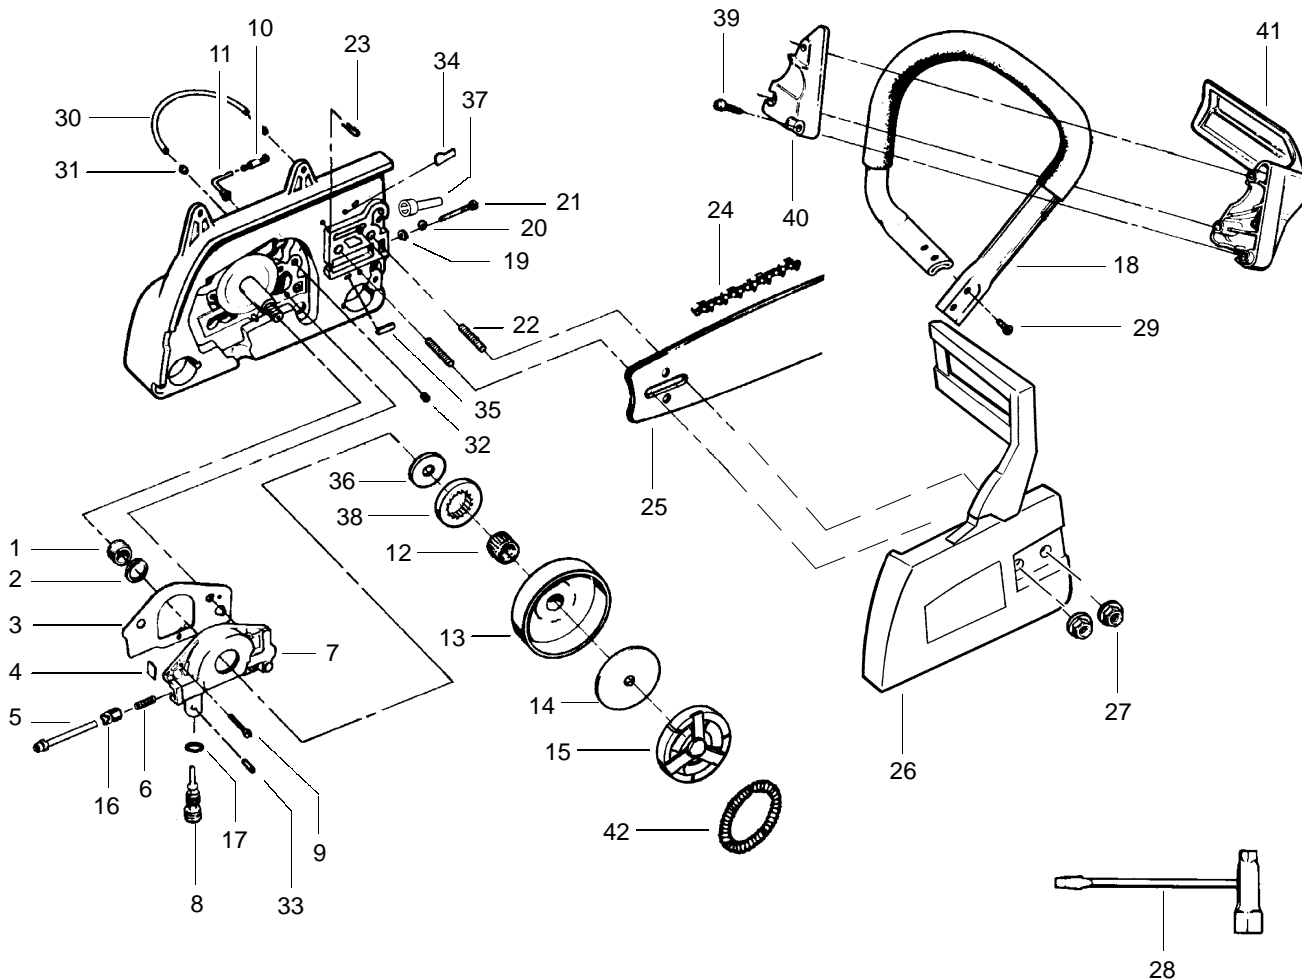

↙ = NEW PART NUMBER FOR THIS IPL

★ = REFER TO THE SERVICE REFERENCE INDICATED FOR MORE INFORMATION. (LOCATED AT END OF IPL)

KEY NO.	PART NO.	DESCRIPTION	KEY NO.	PART NO.	DESCRIPTION
1	530027140	Worm Gear	24	-	Chain
2	530019147	Seal		952051266	Model 3450-20" (72LXP)
3	530069487	Gasket Kit		952051459	Model 3750-22" (72LXP)
4	530027128	Dust Plug	25	-	Bar
5	530014204	Plunger		952044544	Model 3450-20" (SN)
6	530027126	Spring		952044723	Model 3750-22" (SN)
7	530069218	Oil Pump Ass'y.	26	507476721	Chainbrake (Type 4)
8	530015873	Oiler Adjustment Screw	27	530015251	Nut
9	530015871	Screw	28	-	Scrench
10	530027272	Oil Pickup & Filter		530031135	Silver finish (1/2" x 3/4")
11	530027192	Oiler Intake Line		530031146	Gold finish (9/16" x 3/4")
12	530032049	Clutch Bearing	29	530016058	Screw
13	530048083	Drum Sprocket	30	530021061	Oiler Discharge Line
14	530027161	Clutch Plate	31	530002464	Oiler Discharge Sleeve
15	-	Clutch Ass'y.	32	530015422	Tubing Nut
	530014161	Model 3450 T1 & T2 & T4	33	530015752	Oiler Adjustment Pin
	530049418	Model 3750 T1 & T2, 3450 T3	34	530027222	Chain Pad - Top
16	530027129	Oiler Gear Spur	35	530027223	Chain Pad
17	530019079	"O" Ring	36	530015733	Thrust Washer
18	530047163	Handlebar Ass'y.	37	530029236	Crankcase Plug
19	530023064	Bar Adjusting Pin	38	530048098	Rim Floating (3/8)
20	530038593	Retainer	39	530015509	Screw-Handguard (Type 1-3 only)
21	530016110	Screw	40	530024467	Cap-Handguard (Type 1-3 only)
22	530016238	Bar Stud	41	530024466	Handguard (Type 1-3 only)
23	530015108	Vent Pin	42	530027160	Spring - Clutch