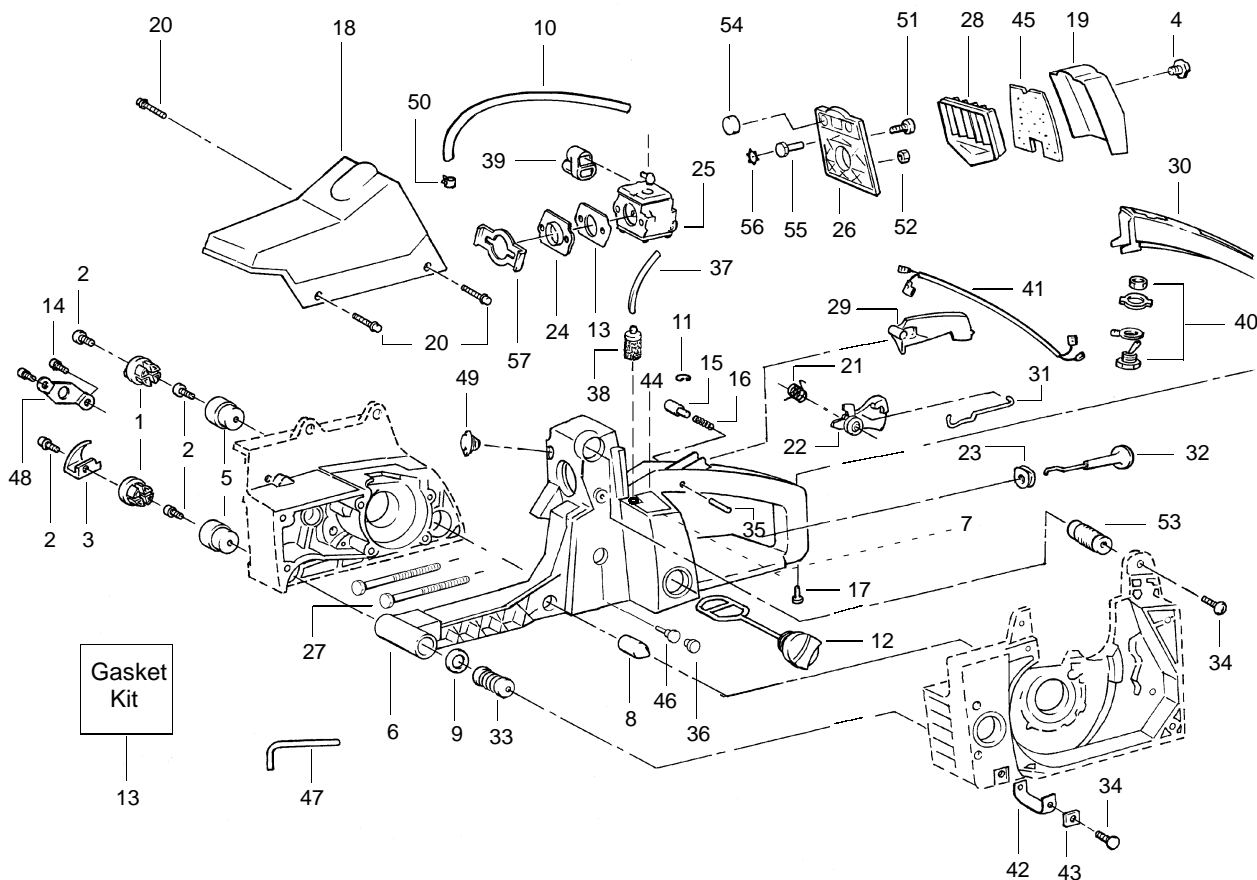

PARTS LIST NO. 530087168		POULAN® PARTS LIST	Chain Saw Model(s): 3450 & 3750	
DATE 1/6/03	REPLACES 530087168 - 7/12/01		Note: Illustration may differ from actual model due to design changes	PAGE NO. 2

KEY NO.	PART NO.	DESCRIPTION	KEY NO.	PART NO.	DESCRIPTION
1	530027732	Retainer-Chain Catcher	29	530027135	Throttle Lockout
2	530016057	Screw	30	-	Rear Handle Cover
3	530027733	Chain Catcher		530053351	(Purple)
4	530049248	Knob-Carb. Cover		530049257	(Black)
5	530042080	Lower Isolator	31	530027073	Throttle Wire
6	530069974	Tank & Handle Kit	32	530027075	Choke Knob
7	530019192	Seal Carb. Cover-Left	33	530069384	Isolator Kit
8	530027187	Isolator-Bumper	34	530015871	Screw
9	530015123	Washer	35	530015701	Dowel Pin
10	530069897	Impulse Line Kit	36	530038264	Plug-Bronze Vent
11	530015702	"C" Clip	37	530069910	Fuel Line Kit
12	530010845	Fuel Cap Ass'y. (Incl. "O" Ring)	38	530091878	Fuel Filter Ass'y.
13	530069891	Gasket Kit	39	530049265	Carb. Grommet
14	530015875	Screw	40	530069225	Switch Kit
15	530029666	Button-Throttle Lock	41	530027138	Lead Wire Ass'y.
16	530024772	Spring-Throttle	42	530037009	AV Strap
17	530015716	Screw	43	530037012	Strap Retainer Plate
18	-	Cylinder Shield	44	530019191	Seal Carb Cover-Right
	530053329	(Purple)	45	530049684	Sound Foam
	530049271	(Black)	46	530026119	Check Valve
19	-	Carb. Cover Ass'y.	47	530031159	Hex Wrench 5/32
	530053362	(Purple)	48	530029347	Bracket
	530053440	(Black)	49	530025922	Plug-Air Box
20	530015650	Screw	50	530053893	Clamp
21	530027134	Trigger Latch Spring	51	530015598	Screw-Air Filter Base
22	530027133	Throttle Trigger	52	530049561	Nut-Air Filter
23	530036053	Grommet-Choke Rod	53	530047334	Cylinder Mount Ass'y.
24	530049465	Bracket-Intake	54	530027399	Bumper
25	530069895	Carburetor Kit (HDA-164)	55	530015839	Screw-Carb Knob
26	530049260	Air Filter Base	56	530016199	Retaining Ring
27	530049562	Carb. Mounting Stud	57	530049273	Bracket-Carb Stud
28	503553902	Air Filter			

↙ = NEW PART NUMBER FOR THIS IPL

★ = REFER TO THE SERVICE REFERENCE INDICATED FOR MORE INFORMATION. (LOCATED AT END OF IPL)