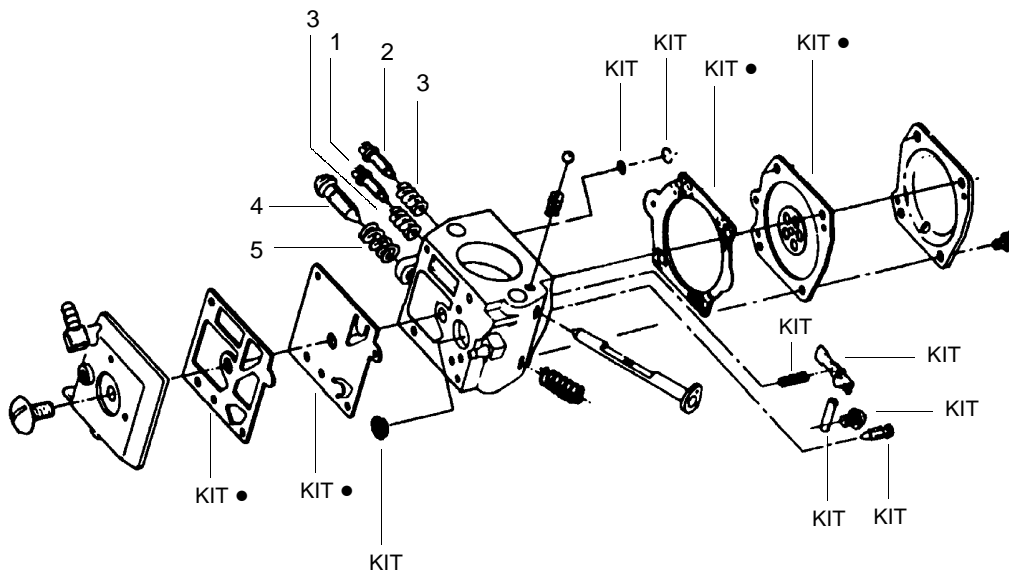

Carburetor Assembly #530069895 (HDA-164)

Carb.
Repair Kit

6

Gasket/
Diaphragm
Kit

7

KEY NO.	PART NO.	DESCRIPTION
1.	530035449	Needle (Low)
2.	530035448	Needle (High)
3.	530035243	Needle Adjust Spring
4.	530035238	Idle Adjust Screw
5.	530035242	Idle Adjust Spring
6.	530069849	Carburetor Repair Kit (KIT=Contents)
7.	530069844	Gasket/Diaphragm Kit (●=Contents)
Not Shown		
	530038317	Limiters Cap (Low)
	530038318	Limiters Cap (High)

✓ = NEW PART NUMBER FOR THIS IPL   ★ = REFER TO THE SERVICE REFERENCE INDICATED FOR MORE INFORMATION. (LOCATED AT END OF IPL)