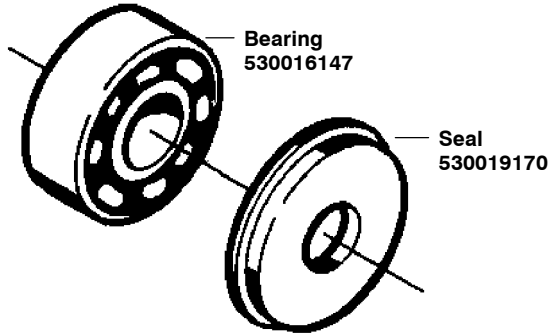

Ref.	Part No.	Description
1.	530038479	Limiter Cap – High (Brown)
2.	530038478	Limiter Cap – Low (Tan)
3.	530035523	Needle – High/low speed
4.	530069825	Kit – Carburetor Repair (KIT = Indicates Contents)
5.	530069844	Kit – Gasket Diaphragm (• Indicates Contents)

Kit - Carburetor Assembly No. 530071693 - WT-657

Note: No Repair kits are available for this carburetor, please order the complete assembly part number 530-071693 - WT-657

PARTS LIST NO. 530081399		Poulan ® PARTS LIST	CHAIN SAW MODEL(s) 2900
DATE 9/14/06	REPLACES 530068369-3/30/06		Note: Illustration may differ from actual model due to design changes

★★★★★ **Service Reference** ★★★★★

If your saw has the separate bearing and seal please order both the 530016147 bearing and the 530019170 seal. If your saw has the one piece bearing/seal assembly please order the 530056363 bearing/seal assy.
(Please Note : The different styles will not interchange.)

TWO PIECE STYLE

ONE PIECE STYLE

✓ = NEW PART NUMBER FOR THIS IPL ★ = REFER TO THE SERVICE REFERENCE INDICATED FOR MORE INFORMATION. (LOCATED AT END OF IPL)
● = THESE PARTS ARE ILLUSTRATED FOR CLARITY. ORDER COMPLETE ASSEMBLY.