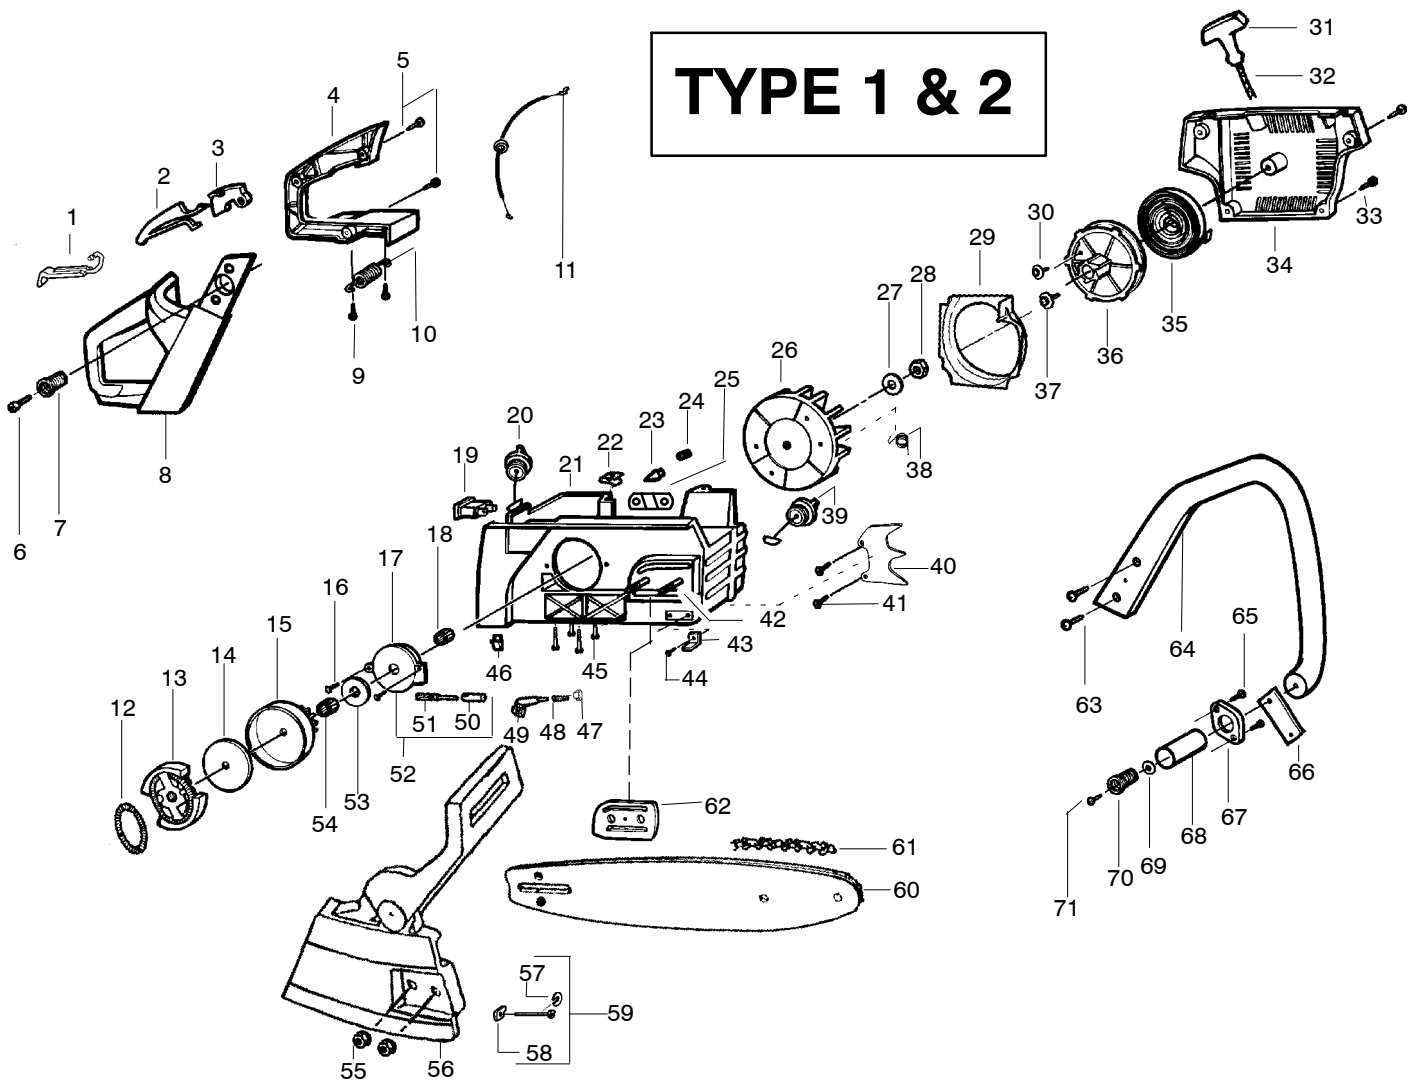

TYPE 1 & 2

Ref.	Part No.	Description	Ref.	Part No.	Description	Ref.	Part No.	Description
1.	530053443	Choke Lever	27.	530015127	Washer	53.	530015907	Thrust Washer
2.	530036098	Throttle Lockout	28.	530016071	Nut	54.	530032119	Clutch Bearing
3.	530036097	Throttle Trigger	29.	530047667	Baffle Plate	55.	530015917	Bar Mounting Nut
4.	530036491	Handle Cover	30.	530016080	Screw	56.	530054803	Assy - Chainbrake
5.	530015957	Screw	31.	530037485	Starter Handle	57.	530038593	Retainer - Bar Adjust
6.	530015937	Screw	32.	530069232	Rope Kit	58.	530015826	Bar Adjusting Pin
7.	530038985	Spring - Isolator	33.	530015892	Screw	59.	530069611	Kit - Bar Adjust (incl.57,58)
8.	530036130	Rear Pro Handle	34.	530047744	Assy Fan Hsg (Incl. 29)	60.	---	Bar
9.	530015886	Screw	35.	530015891	Recoil Spring		952044324	16"
10.	530038986	Isolator Spring	36.	530069313	Kit - Starter Pulley		952044325	18"
11.	530038471	Throttle Cable	37.	530015920	Screw		952044326	20"
12.	530094188	Spring - Clutch	38.	530023817	Spring - Starter Dog	61.	---	Chain
13.	530014949	Clutch Ass'y.	39.	530010846	Oil Cap Ass'y.		952051301	16"
14.	530015611	Clutch Washer	40.	530014381	Assy. - Spike (incl.41)		952051313	18"
15.	530069342	Kit - Clutch Drum & Bearing (incl. 54)	41.	530015805	Screw		952051310	20"
16.	530015896	Screw	42.	530015877	Bar Bolt	62.	530047855	Bar Plate
17.	530029835	Oil Pump Hsg.	43.	530029850	Chain Catcher	63.	530015814	Screw
18.	530029833	Oil Pump Worm	44.	530015906	Screw	64.	530038327	Handle
19.	530069572	Switch Kit	45.	530016037	Screw	65.	530015775	Screw
20.	530010845	Fuel Cap Ass'y.	46.	530019174	Oil Seal	66.	530036113	Front Strap
21.	530037511	Chassis Ass'y.	47.	530030189	Plug-Oiler Filter	67.	530036101	Isolator Plate
22.	530015922	Speed Nut	48.	530037821	Oil Filter	68.	530036142	Spring Sleeve
23.	530026119	Check Valve	49.	530037057	Oil Pick-up	69.	530015123	Washer
24.	530029868	Vent Plug	50.	530029834	Oil Pump Barrel	70.	530038985	Isolator Spring
25.	530036043	Bar Stud Plate	51.	530029838	Plunger & Gear Ass'y.	71.	530015984	Screw
26.	530039147	Flywheel Ass'y.	52.	530014410	Oil Pump Ass'y. (Incl. 17, 50, & 51)			

✓ = NEW PART NUMBER FOR THIS IPL

★ = REFER TO THE SERVICE REFERENCE INDICATED FOR MORE INFORMATION. (LOCATED AT END OF IPL)