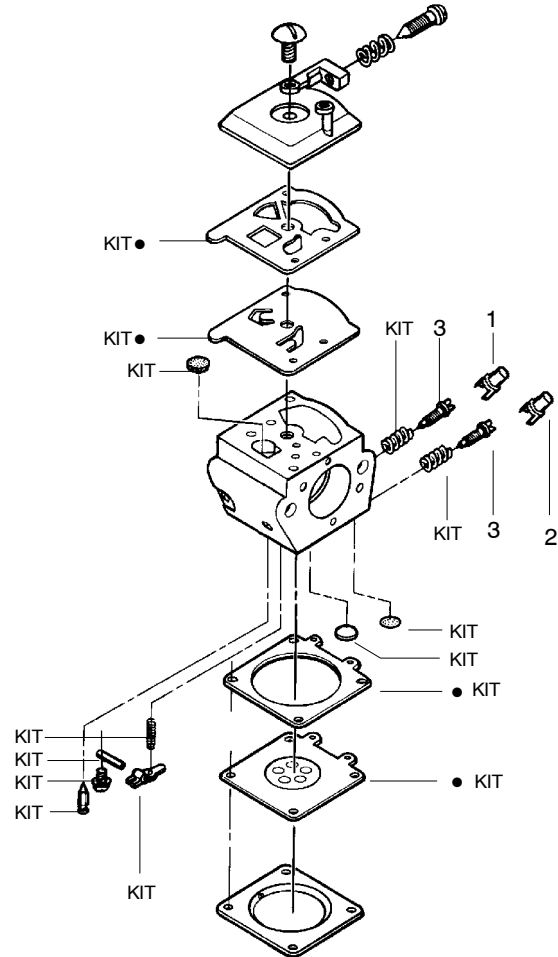

Carburetor Assembly – WT610 -- #530071492

Carburetor Assembly – WT529 -- #530071345

Ref.	Part No.	Description
1.	530038479	Limiter Cap – High (Brown)
2.	530038478	Limiter Cap – Low (Tan)
3.	530035523	Needle – High/low speed
4.	530069825	Kit – Carburetor Repair (KIT = Indicates Contents)
5.	530069844	Kit – Gasket Diaphragm (• Indicates Contents)

Kit - Carburetor Assembly No. 530071693 - WT-657

Note: No Repair kits are available for this carburetor, please order the complete assembly part number 530-071693 - WT-657