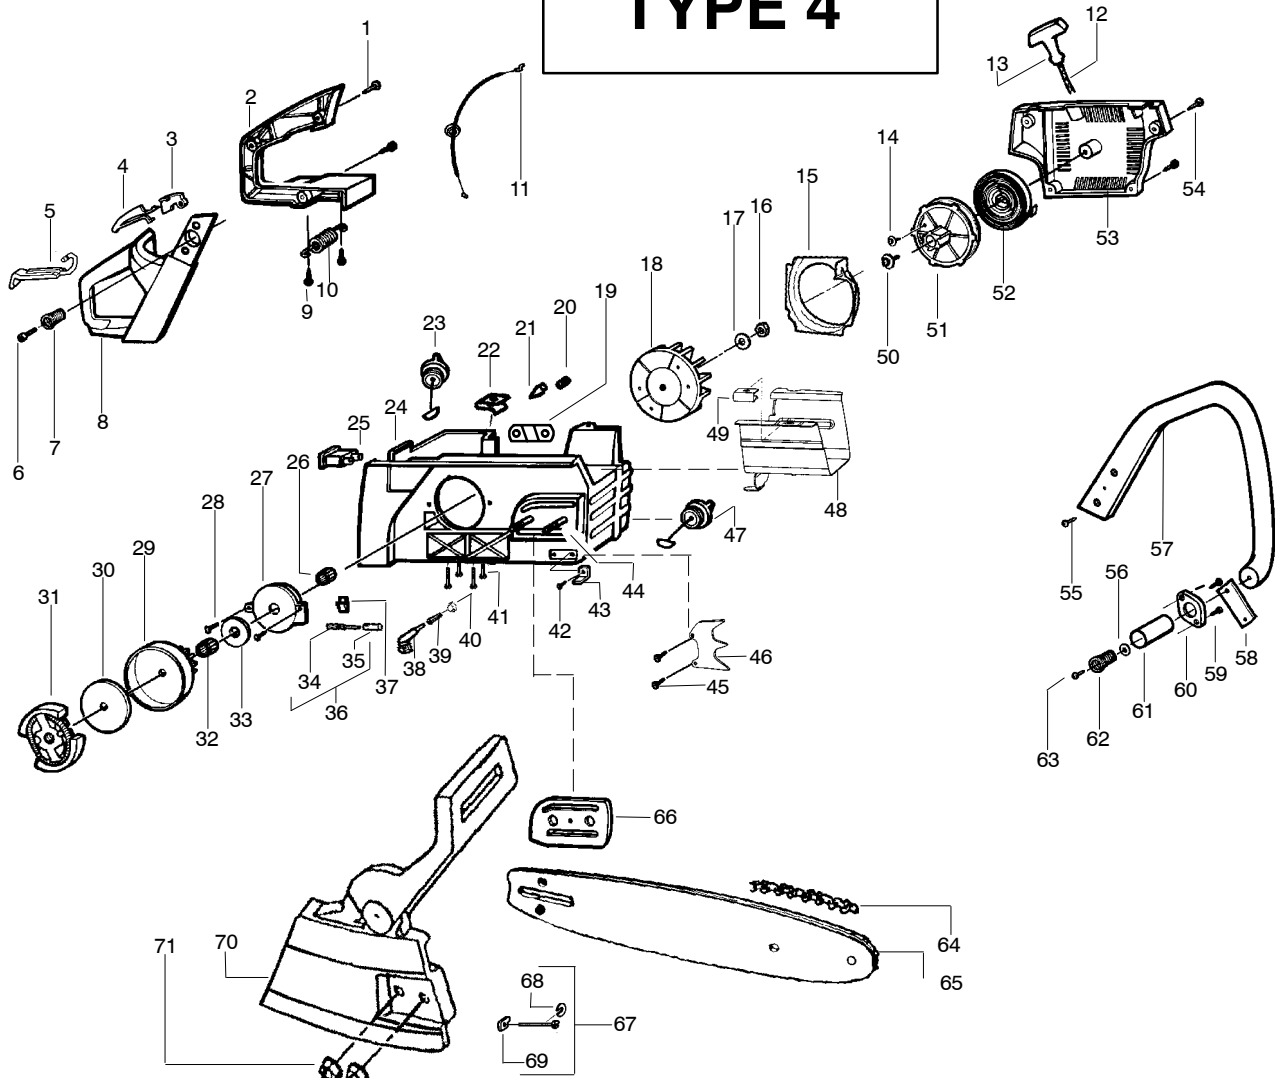

TYPE 4

Ref.	Part No.	Description	Ref.	Part No.	Description	Ref.	Part No.	Description
1.	530015957	Screw	23.	530010845	Assy-Fuel Cap	47.	530010846	Assy-Oil Cap
2.	530071272	Cover-Handle	24.	530037511	Assy-Chassis	48.	530055406	Shield-Heat
3.	530036097	Trigger-Throttle	25.	530069572	Kit-Switch	49.	530055322	Clip-"U"
4.	530036098	Lockout-Throttle	26.	530029833	Worm-Oil Pump	50.	530015920	Screw
5.	530053443	Lever-Choke	27.	530029835	Hsg.-Oil Pump	51.	530069313	Kit-Starter Pulley
6.	530015937	Screw	28.	530015896	Screw	52.	530015891	Spring-Recoil
7.	530038985	Spring-Isolator	29.	530069342	Kit-Clutch Drum	53.	530047744	Housing-Fan (incl.#15)
8.	530071272	Handle-Rear	30.	530015611	Washer-Clutch	54.	530015892	Screw
9.	530015906	Screw	31.	530014949	Assy-Clutch	55.	530015814	Screw
10.	530038986	Spring-Isolator	32.	530032119	Bearing-Clutch	56.	530015123	Washer
11.	530038471	Assy-Throttle Cable (Incl. Grommet)	33.	530015907	Washer-Thrust	57.	530038327	Handle-Front
12.	530069232	Kit-Rope	34.	530029838	Assy-Plunger/Gear	58.	530036113	Front Strap-AV
13.	530037485	Handle-Starter	35.	530029834	Barrel-Oil Pump	59.	530015775	Screw-Plate
14.	530016080	Screw	36.	530014410	Assy-Oil Pump (Incl. 27, 34, & 35)	60.	530036101	Plate-Isolator
15.	530047667	Plate-Baffle Fan	37.	530019174	Seal-Oil	61.	530036142	Spring Sleeve-AV
16.	530016071	Nut-Flywheel	38.	530037057	Pickup-Oil	62.	530038985	Spring-Isolator
17.	530015127	Washer-Flywheel	39.	530037821	Filter-Oil	63.	530015984	Screw
18.	530039147	Assy-Flywheel	40.	530030189	Plug-Oil Filter	64.	952051310	Chain-20"
19.	530036043	Plate-Support (Bar Stud)	41.	530016037	Screw	65.	952044326	Bar-20"
20.	530029868	Plug-Vent	42.	530015814	Screw	66.	530047855	Bar Plate
21.	530026119	Valve-Check	43.	530029850	Chain Catcher	67.	530069611	Kit-Bar Adj. (Incl 68,69)
22.	530015922	Nut-Speed	44.	530015877	Bar Bolt	68.	530038593	Retainer-Bar Adjust
			45.	530015805	Screw	69.	530015826	Pin-Bar Adjust
			46.	530014381	Kit-Spike Assy.(incl.#45)	70.	530054803	Assy-ChainBrake
						71.	530015917	Nut-Bar Mounting

✓ = NEW PART NUMBER FOR THIS IPL

★ = REFER TO THE SERVICE REFERENCE INDICATED FOR MORE INFORMATION. (LOCATED AT END OF IPL)