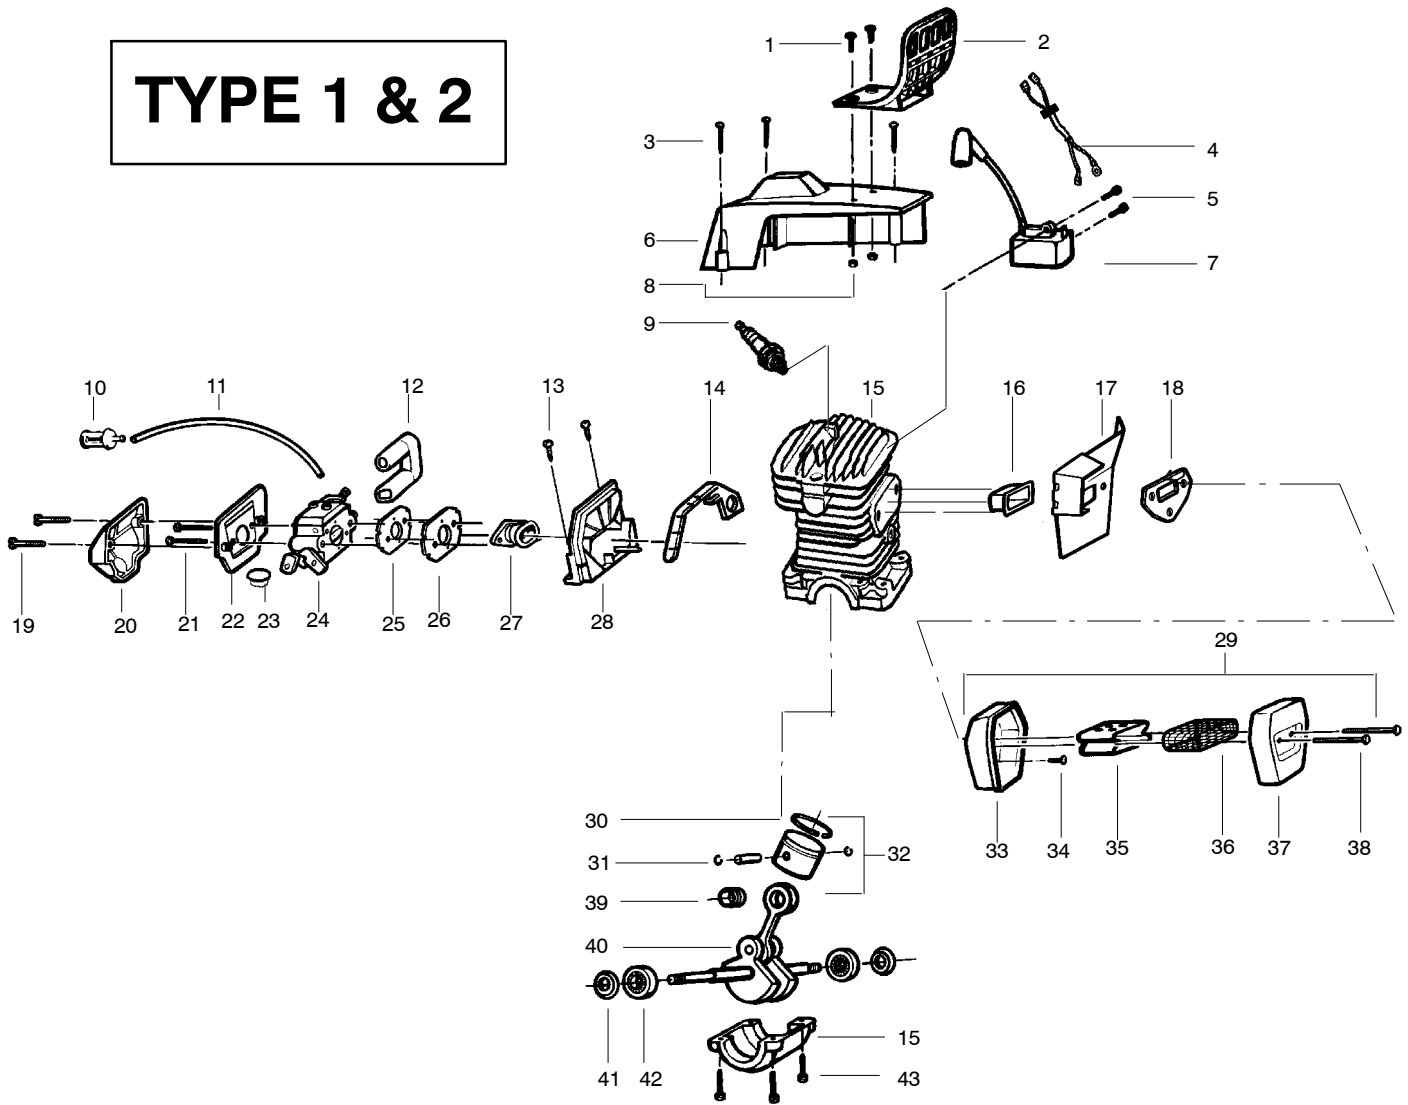

TYPE 1 & 2

Ref.	Part No.	Description	Ref.	Part No.	Description	Ref.	Part No.	Description
1.	530015871	Screw (Type 1 only)	21.	530015970	Screw	40.	530029794	Assy-C'shaft & Rod
2.	530047382	Handguard (Type 1 only)	22.	530037478	Filter-Air (Bottom)	41.	★★★★★	C'shaft Seal
3.	530016154	Screw	23.	530036792	Isolator	42.	★★★★★	C'shaft Bearing
4.	530037467	Assy-Switch Wire	24.	530071345	Carburetor (WT-529)	43.	530015897	Screw
5.	530015895	Screw	25.	530019172	Gasket-Carburetor		Not Shown	
6.	530069700	Kit-Cylinder Shield	26.	530037872	Plate-Carburetor		---	Operator Manual
7.	530039143	Module-Ignition	27.	530037668	Boot-Intake		530087840	Type 1
8.	534235901	Nut (Type 1 only)	28.	530053396	Adaptor-Carb.		530088787	Type 2
9.	952030150	Spark Plug (RCJ-7Y)	29.	530069707	Kit-Muffler (Incl. 33,34,35,37,38)		530047658	Decal-Kickback
10.	530047004	Assy-Fuel Pick-up	30.	530037380	Ring-Piston		530031135	Scrench
11.	530069247	Kit - Line Carb / Purge	31.	530015697	Retainer-Piston Pin		530031136	Worm Gear Puller
12.	530037464	Grommet-Carb.	32.	530069548	Kit-Piston (Incl. 30, 31 & 39)		530031112	Clutch Assy. Tool
13.	530015814	Screw	33.	530037728	Muffler Body		530055298	Decal-Instruction
14.	530019251	Seal-Super Clean	34.	530015902	Bolt		530038653	Decal - On/Stop
15.	530014943	Assy-C'case&Cylinder	35.	530037813	Diffuser			
16.	530037652	Heat Insulator	36.	530036103	Spark Screen			
17.	530047801	Muffler Plate	37.	530037249	Muffler Cover			
18.	530019205	Gasket-Muffler	38.	530016170	Muffler Bolt			
19.	530015899	Screw	39.	530032117	Piston Pin Bearing			
20.	530036141	Air Filter (Top)						

✓ = NEW PART NUMBER FOR THIS IPL ★ = REFER TO THE SERVICE REFERENCE INDICATED FOR MORE INFORMATION. (LOCATED AT END OF IPL)
 ● = THESE PARTS ARE ILLUSTRATED FOR CLARITY. ORDER COMPLETE ASSEMBLY.

TYPE 4