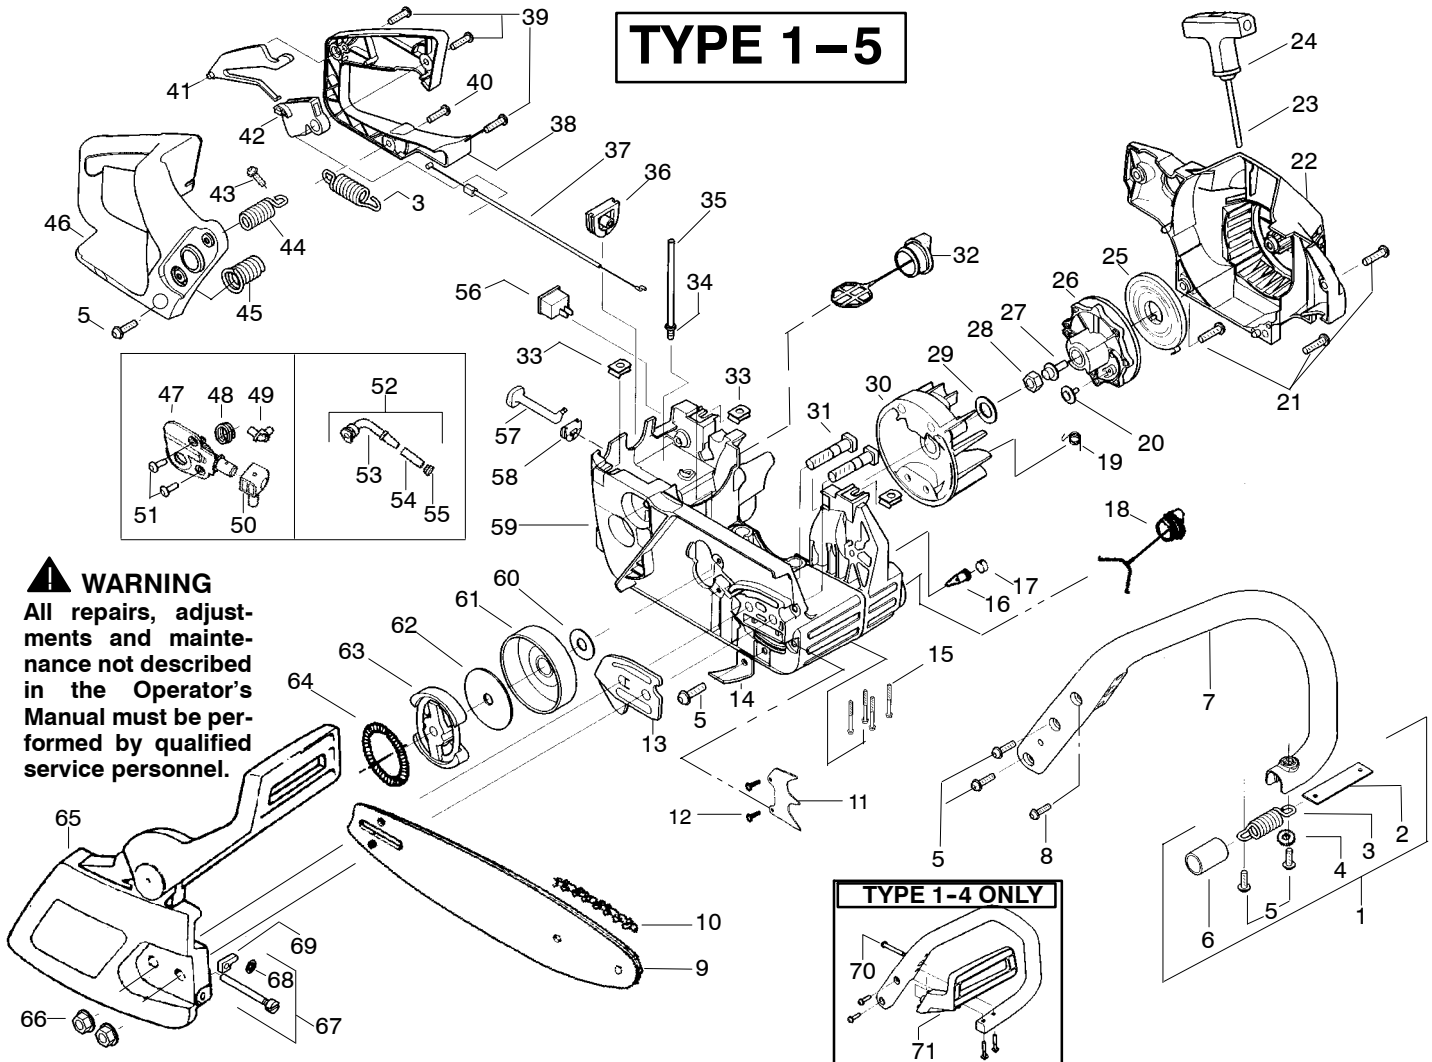

TYPE 1-5

WARNING
All repairs, adjustments and maintenance not described in the Operator's Manual must be performed by qualified service personnel.

Ref.	Part No.	Description	Ref.	Part No.	Description	Ref.	Part No.	Description
1.	530047963	Assy.- Isolator	25.	530027531	Spring-Recoil	50.	530019206	Block-Seal
2.	530047608	Limiter Strap	26.	530037817	Pulley-Starter	51.	530016064	Screw
3.	530042082	Spring-Isolator	27.	530015920	Screw	52.	530047663	Assy-Oil Pickup (Incl. 53-55)
4.	530015123	Washer	28.	530016134	Nut-Flywheel	53.	530038373	Pickup-Oiler
5.	530015814	Screw	29.	530015127	Washer-Flywheel	54.	530037821	Filter-Oil
6.	530036142	Sleeve-AV Spring	30.	530039209	Assy-Flywheel	55.	530030189	Plug-Oil Filter
7.	530047583	Front Handle	31.	530016133	Bolt-Bar	56.	530069572	Kit-Switch
8.	530016179	Screw	32.	530047192	Assy-Fuel Cap	57.	530047605	Knob-Choke
9.	952044370	Bar-16"	33.	530015922	Nut-"U"-Type	58.	530049005	Grommet-Knob
	952044418	Bar-18"	34.	530023877	Fitting-fuel line	59.	530047618	Assy-Chassis
10.	952051211	Chain-16"	35.	530069216	Kit-Fuel line (large)	60.	530015907	Washer-Thrust
	952051338	Chain-18"	36.	530047631	Grommet-Cable	61.	530047061	Assy-Clutch Drum w/bearing
11.	530014381	Kit-Spike Assy.	37.	530047602	Cable-Throttle	62.	530015611	Washer-Clutch
12.	530015906	Screw	38.	530047581	Cover-Rear Handle	63.	530014949	Assy.Clutch (incl.64)
13.	530038238	Plate-Bar Mounting	39.	530015906	Screw	64.	530094188	Spring-Clutch
14.	530029850	Chain Catcher	40.	530015886	Screw	65.	952069662	Kit-Chain Brake
15.	530016132	Screw	41.	530036098	Throttle Lockout	66.	530015917	Nut-Bar Mounting
16.	530026119	Check Valve	42.	530036097	Trigger-Throttle	67.	530069611	Kit-Bar Adjust (incl. 68 & 69)
17.	530038264	Plug-Bronze Vent	43.	530015875	Screw	68.	530038593	Retainer-Bar Adjust
18.	530010846	Assy-Oil Cap	44.	530017385	Kit-Isolator (Upper)	69.	530015826	Pin-Bar Adjust
19.	530023817	Spring-Starter Dog	45.	530053274	Assy. Isolator - lower	70.	530016020	Bolt-Handguard (Type 1-4 only)
20.	530016080	Screw	46.	530047582	Handle - Rear	71.	530038224	Handguard (Type 1-4 only)
21.	530015892	Screw	47.	530071259	Kit-Oil Pump (Incls. 48,49,50)			
22.	530049334	Housing-Fan	48.	530037820	Gear-Worm Spring			
23.	530069232	Kit-Rope	49.	530049477	Elbow-Oil Pickup			
24.	530037485	Handle-Starter						