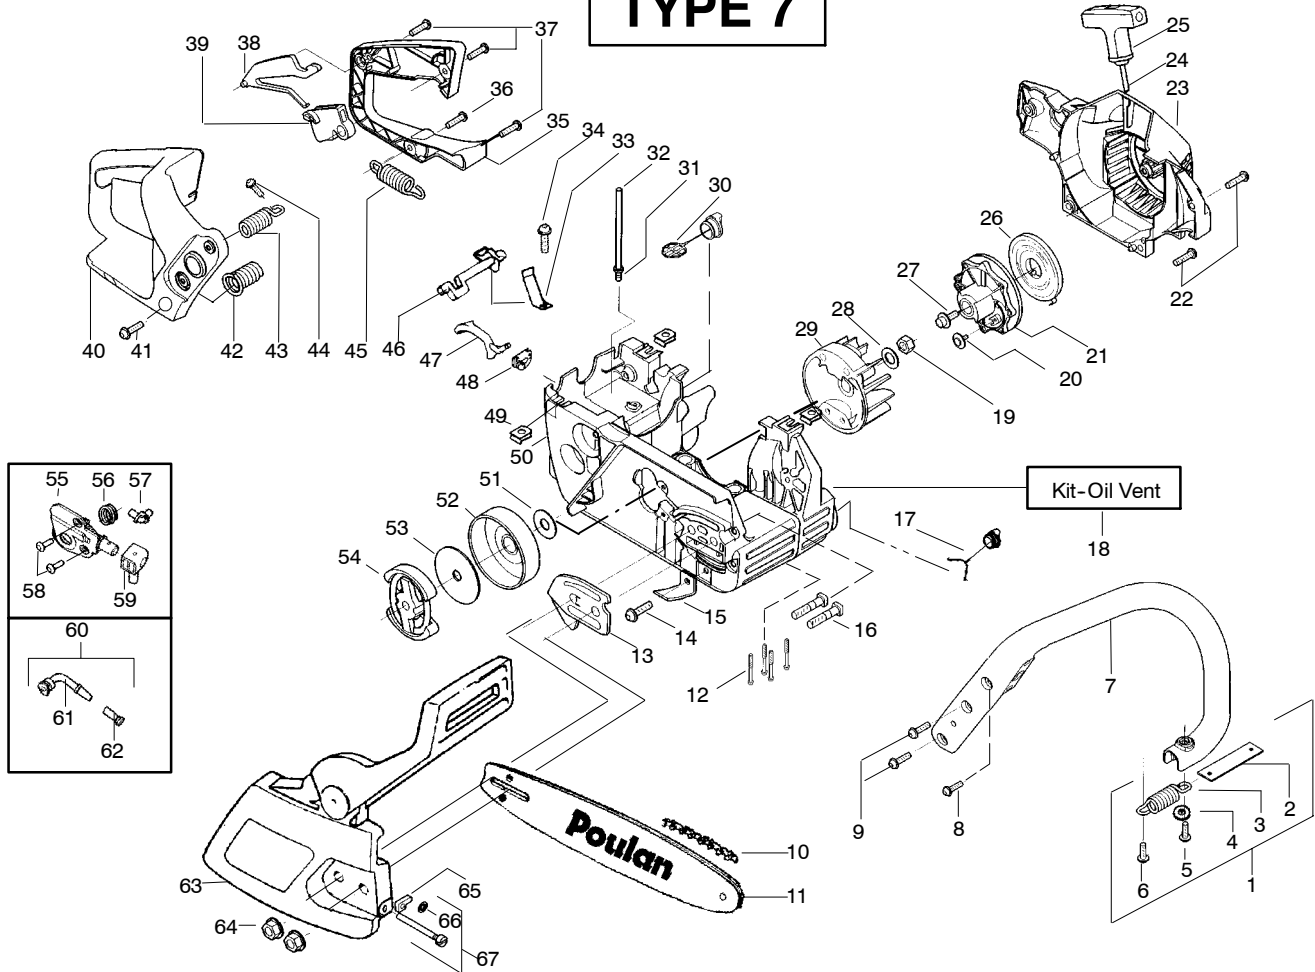

TYPE 7

Ref.	Part No.	Description	Ref.	Part No.	Description	Ref.	Part No.	Description
1.	530059667	Assy.-Isolator	27.	530015920	Screw	52.	530047061	Assy.-Clutch Drum w/bearing
2.	530047608	Limiter Strap	28.	530015127	Washer-Flywheel	53.	530015611	Washer-Clutch
3.	530059668	Spring-Isolator	29.	530039187	Assy-Flywheel	54.	530014949	Assy. Clutch
4.	530015158	Washer	30.	530047192	Assy-Fuel Cap	55.	530071259	Kit - Oil Pump (incl. 56,57,59)
5.	530016018	Screw	31.	530023877	Fitting-fuel line	56.	530037820	Gear-Worm Spring
6.	530015843	Screw	32.	530069216	Kit-Fuel line (large)	57.	530049477	Elbow-Oil Pickup
7.	530047583	Front Handle	33.	530016149	Spring-Switch	58.	530016064	Screw
8.	530015940	Screw	34.	530015775	Screw	59.	530019206	Seal Block
9.	530015814	Screw	35.	530047581	Cover-Rear Handle	60.	530047663	Assy-Oil Pick-up (Incl. 61,62)
10.	952051338	Chain - 18"	36.	530015886	Screw	61.	530038373	Pick-up Oiler
11.	952044418	Bar - 18"	37.	530015906	Screw	62.	530056533	Filter-Oil
12.	530016132	Screw	38.	530036098	Throttle Lockout	63.	545139906	Assy.-Chain Brake
13.	530038238	Plate-Bar Mount.	39.	530036097	Trigger-Throttle	64.	530015917	Nut-Bar Mounting
14.	530015814	Screw	40.	530047582	Handle - Rear	65.	530015826	Pin-Bar Adjust
15.	530029850	Chain Catcher	41.	★★★★★	Screw	66.	530038593	Retainer
16.	530016133	Bolt-Bar	42.	★★★★★	Assy Isolator-lower	67.	530069611	Kit-Bar Adjusting (incl. # 65,66)
17.	530010846	Assy-Oil Cap	43.	530071958	Kit-Isolator (Upper)			
18.	530071666	Kit-Oil Vent	44.	530015875	Screw			
19.	530016134	Nut-Flywheel	45.	530059668	Spring-Isolator			
20.	530016080	Screw	46.	530057473	Lever-Switch			
21.	530037817	Starter Pulley	47.	530057474	Lever-Choke			
22.	530015892	Screw	48.	530049005	Grommet-Knob			
23.	530049334	Housing-Fan	49.	530015922	Nut-"U"-Type			
24.	530069232	Kit - Rope	50.	530058736	Assy-Chassis fuel lines and caps			
25.	530056402	Handle-Starter	51.	530015907	Washer-Thrust			
26.	530027531	Spring-Recoil						

↗ = NEW PART NUMBER FOR THIS IPL

★ = REFER TO THE SERVICE REFERENCE INDICATED FOR MORE INFORMATION. (LOCATED AT END OF IPL)