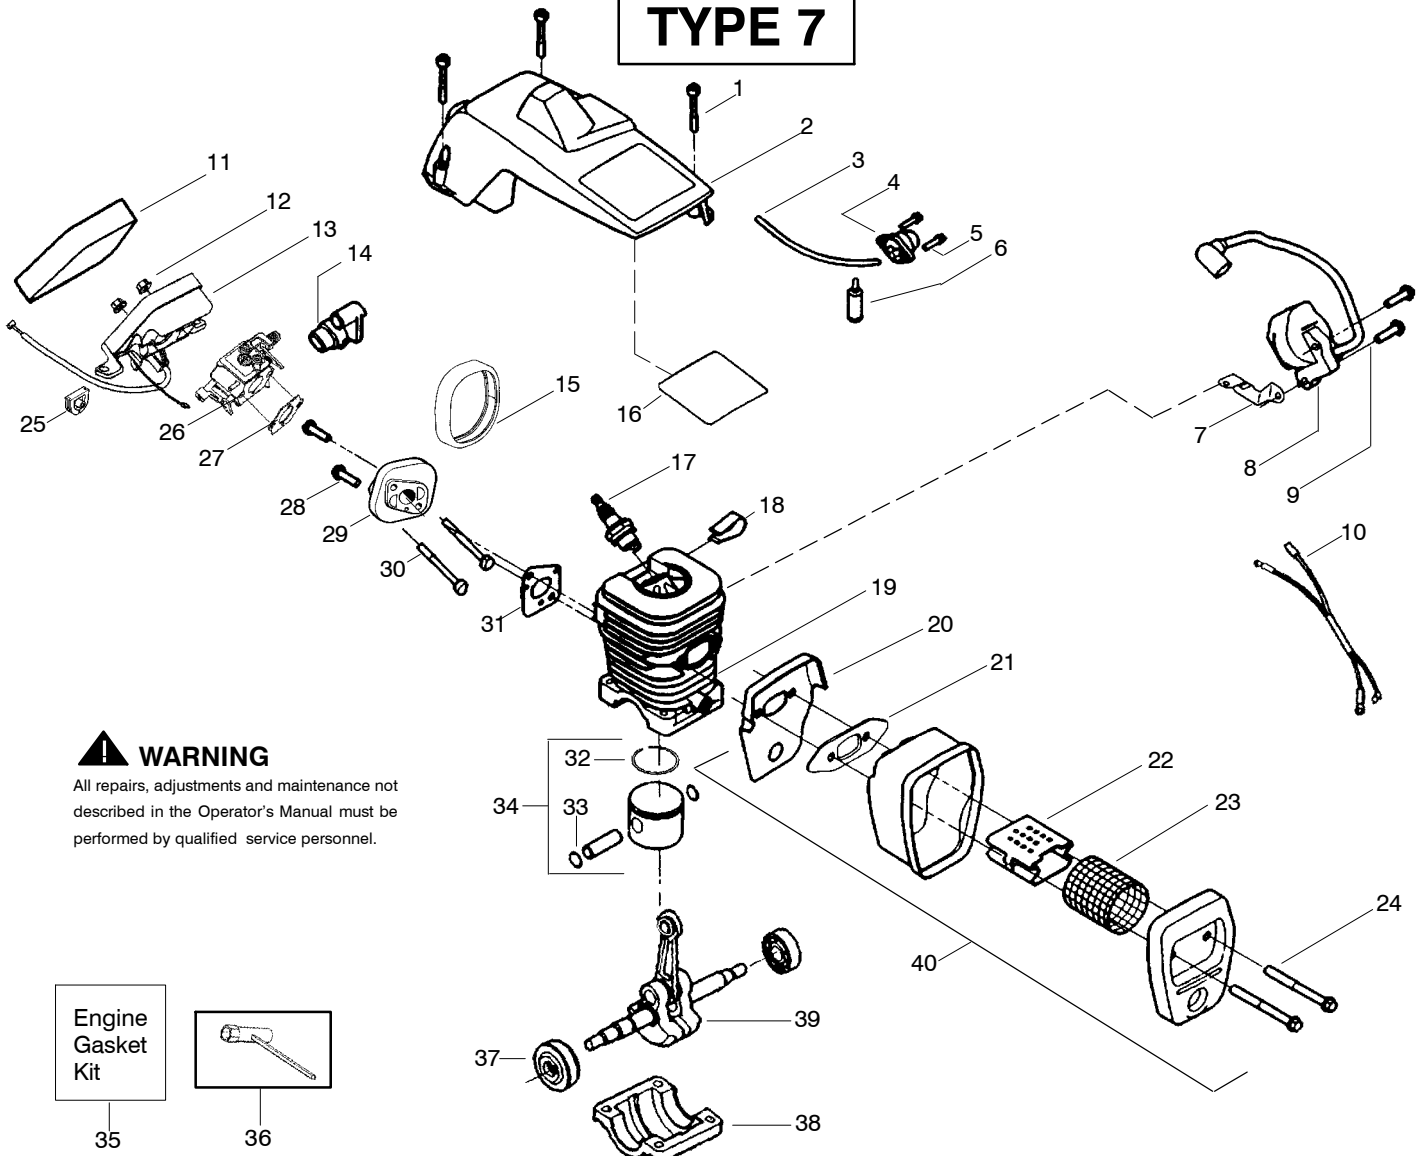

TYPE 7

⚠ WARNING

All repairs, adjustments and maintenance not described in the Operator's Manual must be performed by qualified service personnel.

Engine Gasket Kit

35

36

Ref.	Part No.	Description	Ref.	Part No.	Description	Ref.	Part No.	Description
1.	530016153	Screw	19.	530012550	Cylinder	34.	530071408	Kit-Piston (Incl. 32 & 33)
2.	530055638	Assy-Cylinder Shield (includes # 16)	20.	530049870	Backplate-Muffler	35.	530069608	Kit-Engine Gasket (Incl. 21, 27 & 31)
3.	530069247	Kit-Fuel Line (Small)	21.	530069608	Gasket-Muffler(kit)	36.	530031163	Wrench-bar
4.	530071835	Kit-Purge Bulb (incl.#5)	22.	530037813	Diffuser-Muffler	37.	530056363	Assy-Seal & Bearing
5.	530015780	Screw	23.	530036103	Screen-Spark	38.	530037935	Cap-Crankcase
6.	530095646	Assy-Fuel Pick-up	24.	530016132	Bolt-Muffler	39.	530047062	Assy-Crankshaft
7.	530047442	Strap-Ground	25.	530047631	Grommet-Throttle Cable	40.	530047207	Assy-Muffler (Incl. 20-24)
8.	530039198	Ignition Module	26.	---	Kit-Carburetor			Not Shown
9.	530015814	Screw		530071820	Zama (W-20)			
10.	530057475	Assy-Wire Harness		530071821	Walbro (WT-662)			
11.	530037793	Foam-Air Filter	27.	530069608	Gasket-Carb. (kit)			
12.	530016101	Nut	28.	530016386	Screw			
13.	530057702	Assy-Air Box	29.	530049700	Carb. Adapter			
14.	530035526	Grommet-Carb Adjust	30.	530016187	Screw			
15.	530054144	Seal-Carb Adapter	31.	530069608	Gasket- Adaptor(kit)	545123576		Manual
16.	530055698	Reflector-Heat	32.	530038729	Ring-Piston	530057757		Decal-Warning
17.	952030150	Spark Plug (RCJ-7Y)	33.	530015697	Retainer-Piston Pin	530059229		Decal-Start-Inst.
18.	530016136	Clip-High Tension Lead						

✓ = NEW PART NUMBER FOR THIS IPL

★ = REFER TO THE SERVICE REFERENCE INDICATED FOR MORE INFORMATION. (LOCATED AT END OF IPL)