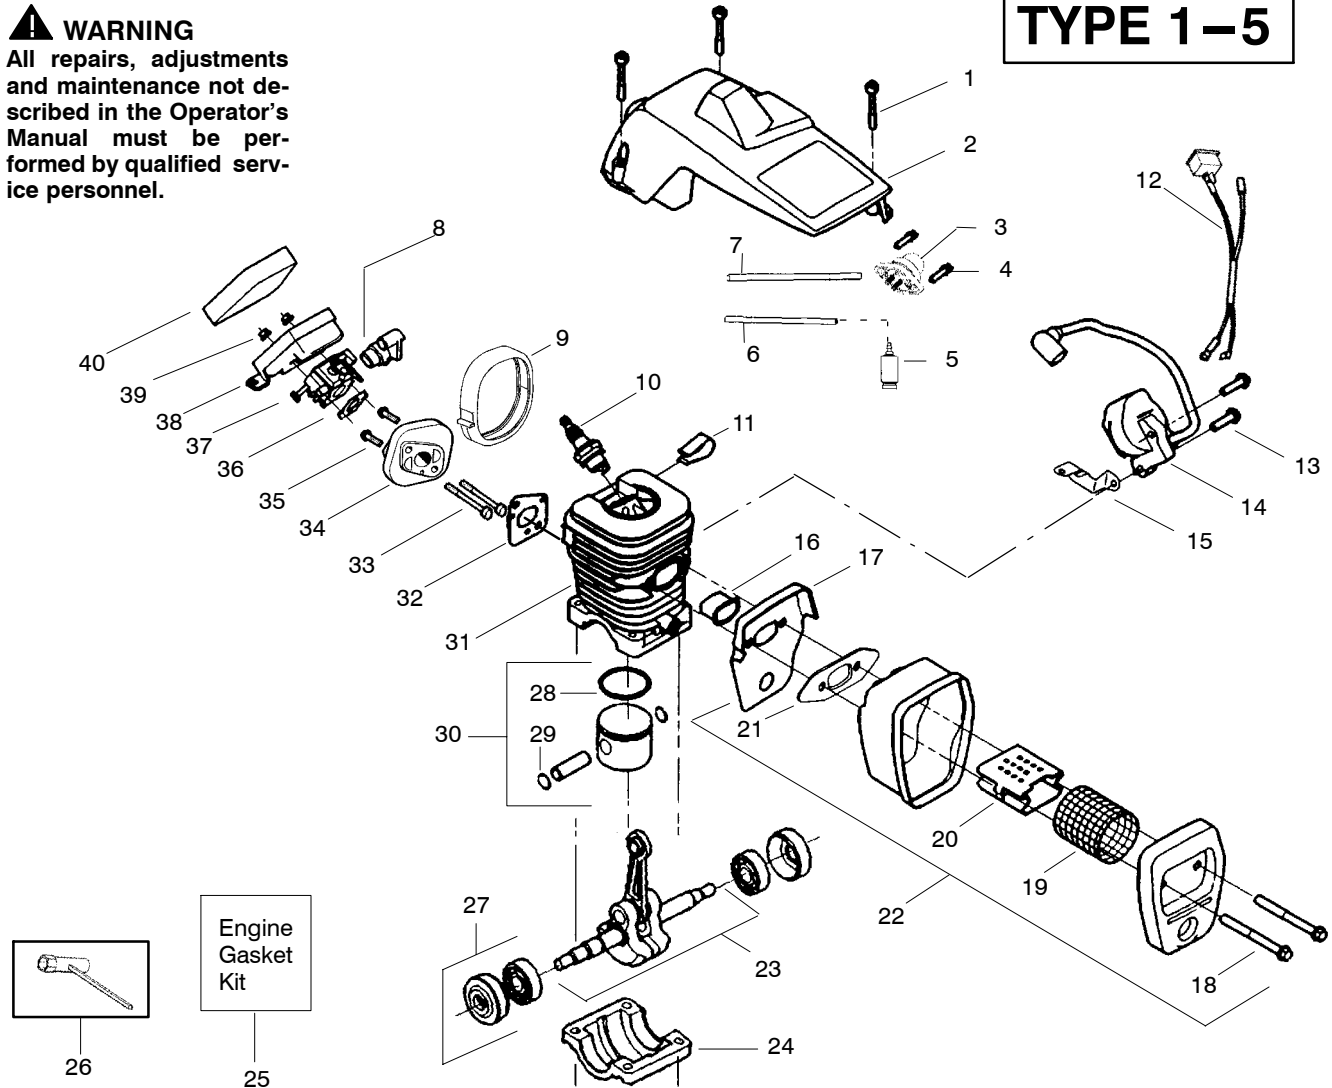

⚠ WARNING
All repairs, adjustments and maintenance not described in the Operator's Manual must be performed by qualified service personnel.

TYPE 1-5

Ref.	Part No.	Description	Ref.	Part No.	Description	Ref.	Part No.	Description
1.	530016153	Screw	18.	530016132	Screw	31.	---	Kit-Cylinder
2.	530053183	Shield-Cylinder	19.	530036103	Screen-Spark		530071252	2250
3.	530047213	Assy-Air Purge	20.	530037813	Diffuser-Muffler		530069932	2450/2550
4.	530015780	Screw	21.	530069608	Gasket-Muffler	32.	530069608	Gasket-Carb. Adapter
5.	530095646	Assy-Fuel Pick-up	22.	530047207	Assy-Muffler	33.	530016187	Screw
6.	530069247	Kit-Line Purge/Carb. (Small Dia)	23.	---	Assy-Crankshaft	34.	530069964	Kit-Carb. Adapter
7.	530069216	Kit-Line Purge/Tank (large line)		530038507	2250	35.	530015810	Screw
8.	530035526	Grommet-Carb Adjust.		530047062	2450/2550	36.	530069608	Carb. Gasket
9.	*****	Seal-Carb Adapter	24.	530037935	Cap-Crankcase	37.	---	Kit-Carburetor
10.	952030150	Spark Plug (RCJ-7Y)	25.	530069608	Kit-Engine Gasket (incl. 36,32,21)		530069722	(WT-391)
11.	530016136	Clip-High Tension Lead		530015697	Retainer - Piston Pin		530071621	(WT-625)
12.	530049117	Assy-Wire Harness (includes switch)	26.	530031163	Scrench	38.	530047604	Housing-Air Filter
13.	530015814	Screw	27.	530056363	Assy-Seal & Bearing	39.	530016101	Nut
14.	530052277	Module-Ignition	28.	---	Ring-Piston	40.	530037793	Air Filter - Foam
15.	530047442	Strap-Ground		530029805	2250			Not Shown
16.	530037652	Insulator-Heat		530038729	2450/2550			
17.	530049870	Back Plate-Muffler	29.	530015697	Kit-Piston - (incl. 28-29)			
			30.	---	Kit-Piston - (incl. 28-29)			
				530069604	2250			Operator Manual
				530069605	2450/2550		530087722	Type 1,2,3,4
							530163693	Type 5
							530049246	Decal-Inst.

✓ = NEW PART NUMBER FOR THIS IPL   * = REFER TO THE SERVICE REFERENCE INDICATED FOR MORE INFORMATION. (LOCATED AT END OF IPL)