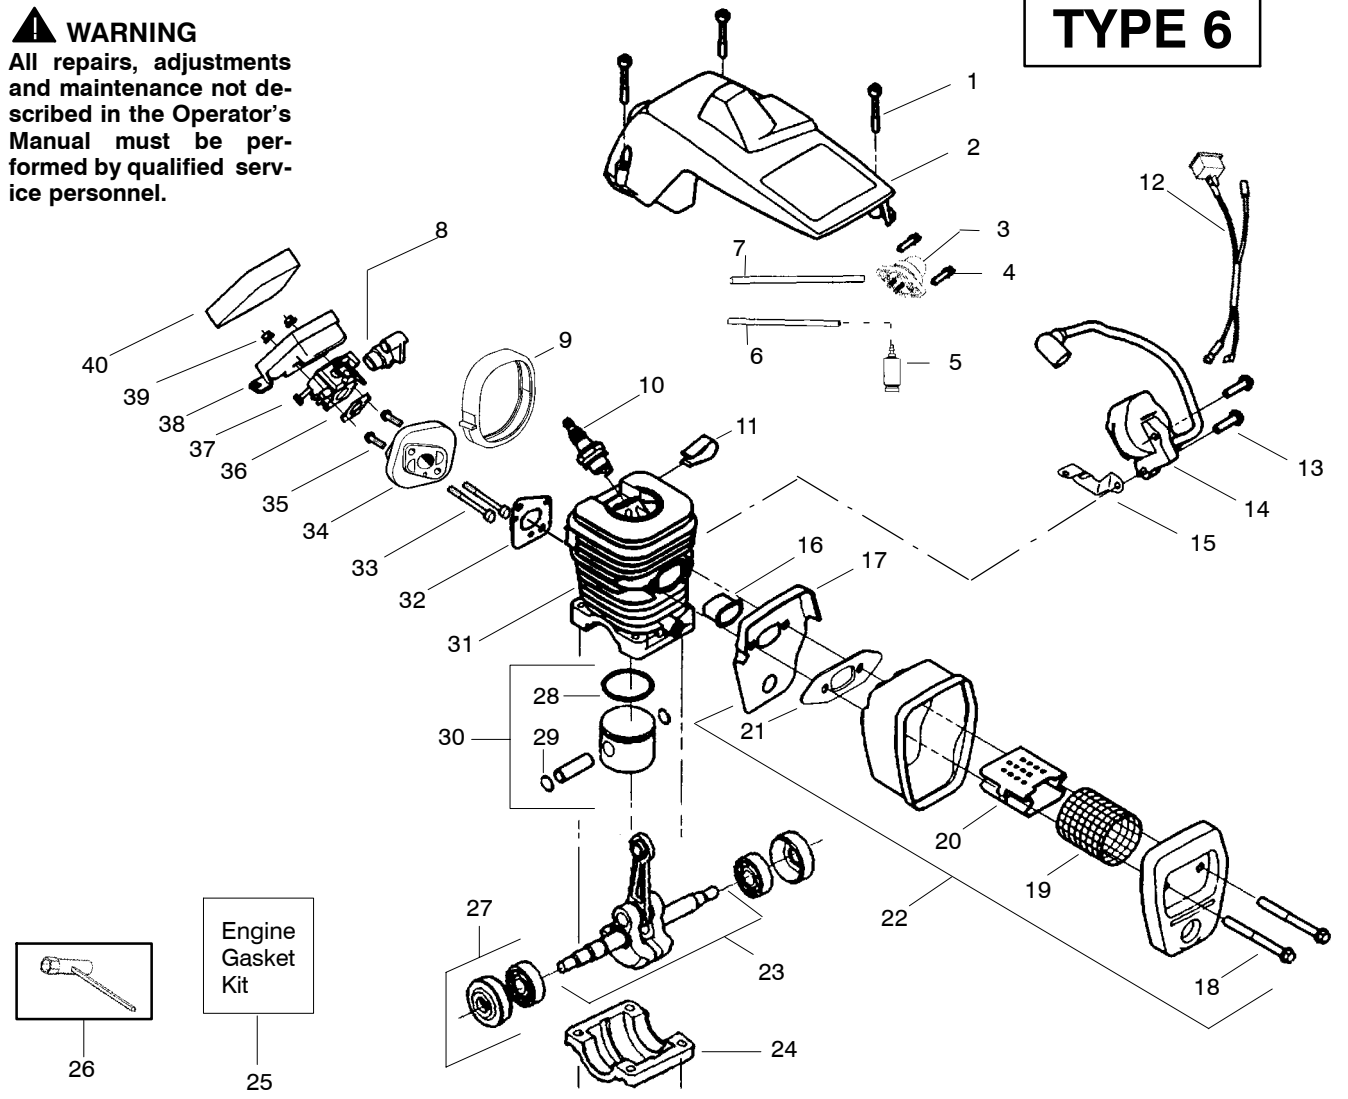

TYPE 6

⚠ WARNING
All repairs, adjustments and maintenance not described in the Operator's Manual must be performed by qualified service personnel.

Ref.	Part No.	Description	Ref.	Part No.	Description	Ref.	Part No.	Description
1.	530016153	Screw	16.	530037652	Insulator-Heat	31.	530071412	Kit-Cylinder
2.	530047578	Shield-Cylinder	17.	530049870	Back Plate-Muffler	32.	530069608	Gasket-Carb. Adapter
3.	530047213	Assy-Air Purge	18.	530016132	Screw	33.	530016187	Screw
4.	530015780	Screw	19.	530036103	Screen-Spark	34.	530049700	Adapter-Carb.
5.	530095646	Assy-Fuel Pick-up	20.	530037813	Diffuser-Muffler	35.	530016386	Screw
6.	530069247	Kit-Line Purge/Carb. (Small Dia)	21.	530069608	Gasket-Muffler	36.	530069608	Carb. Gasket
7.	530069216	Kit-Line Purge/Tank (large line)	22.	530047207	Assy-Muffler (Incl. 17-21)	37.	530071621	Kit-Carburetor (WT-625)
8.	530035526	Grommet-Carb Adjust.	23.	530047062	Assy-Crankshaft	38.	530047604	Housing-Air Filter
9.	★★★★	Seal-Carb Adapter	24.	530037935	Cap-Crankcase	39.	530016101	Nut
10.	952030150	Spark Plug (RCJ-7Y)	25.	530069608	Kit-Engine Gasket (incl. 36,32,21)	40.	530037793	Air Filter - Foam
11.	530016136	Clip-High Tension Lead	26.	530031163	Srench			Not Shown
12.	530049117	Assy-Wire Harness (includes switch)	27.	530056363	Assy-Seal & Bearing			
13.	530015814	Screw	28.	530038729	Ring-Piston			
14.	530039198	Module-Ignition	29.	530015697	Retainer - Piston Pin			
15.	530047442	Strap-Ground	30.	530071408	Kit-Piston - (incl. 28-29)			
							530163693	Manual
							530057267	Decal-Inst.

↖ = NEW PART NUMBER FOR THIS IPL

★ = REFER TO THE SERVICE REFERENCE INDICATED FOR MORE INFORMATION. (LOCATED AT END OF IPL)