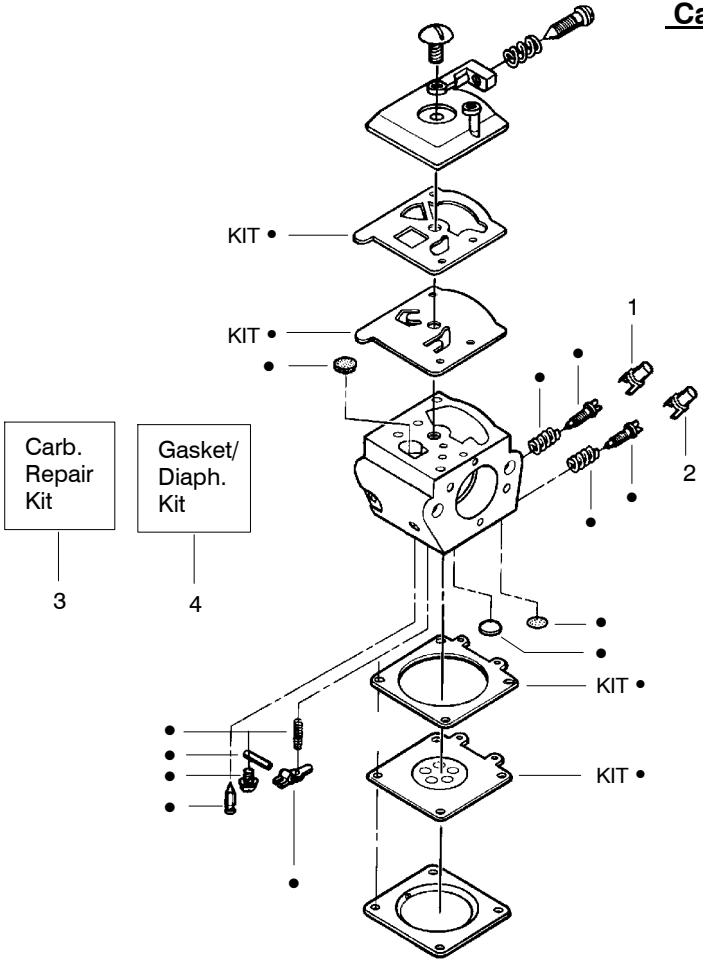

Engine Gasket Kit

35

36

Ref.	Part No.	Description	Ref.	Part No.	Description	Ref.	Part No.	Description
1.	530016153	Screw	19.	530012550	Cylinder	34.	530071408	Kit-Piston (Incl. 32 & 33)
2.	530055638	Assy-Cylinder Shield (includes # 16)	20.	530049870	Backplate-Muffler	35.	530069608	Kit-Engine Gasket (Incl. 21, 27 & 31)
3.	530069247	Kit-Fuel Line (Small)	21.	530069608	Gasket-Muffler(kit)	36.	530031163	Wrench-bar
4.	530071835	Kit-Purge Bulb (incl.#5)	22.	530037813	Diffuser-Muffler	37.	530056363	Assy-Seal & Bearing
5.	530015780	Screw	23.	530036103	Screen-Spark	38.	530037935	Cap-Crankcase
6.	530095646	Assy-Fuel Pick-up	24.	530016132	Bolt-Muffler	39.	530047062	Assy-Crankshaft
7.	530047442	Strap-Ground	25.	530047631	Grommet-Throttle Cable	40.	530047207	Assy-Muffler (Incl. 20-24)
8.	530039198	Ignition Module	26.	---	Kit-Carburetor			Not Shown
9.	530015814	Screw		530071820	Zama (W-20)			
10.	530057475	Assy-Wire Harness		530071821	Walbro (WT-662)			
11.	530037793	Foam-Air Filter	27.	530069608	Gasket-Carb. (kit)			
12.	530016101	Nut	28.	530016386	Screw			
13.	530057702	Assy-Air Box	29.	530049700	Carb. Adapter			
14.	530035526	Grommet-Carb Adjust	30.	530016187	Screw			
15.	530054144	Seal-Carb Adapter	31.	530069608	Gasket- Adaptor(kit)	545123576		Manual
16.	530055698	Reflector-Heat	32.	530038729	Ring-Piston	530057757		Decal-Warning
17.	952030150	Spark Plug (RCJ-7Y)	33.	530015697	Retainer-Piston Pin	530059229		Decal-Start-Inst.
18.	530016136	Clip-High Tension Lead						

✓ = NEW PART NUMBER FOR THIS IPL

★ = REFER TO THE SERVICE REFERENCE INDICATED FOR MORE INFORMATION. (LOCATED AT END OF IPL)

Carburetor Assembly - #530069722-WT391

Ref.	Part No.	Description
1.	530038479	Limiter Cap - High
2.	530038478	Limiter Cap - Low
3.	530069826	Carburetor Repair Kit (● Indicates Contents)
4.	530069844	Gasket/Diaphragm Kit (KIT=Indicates Contents)