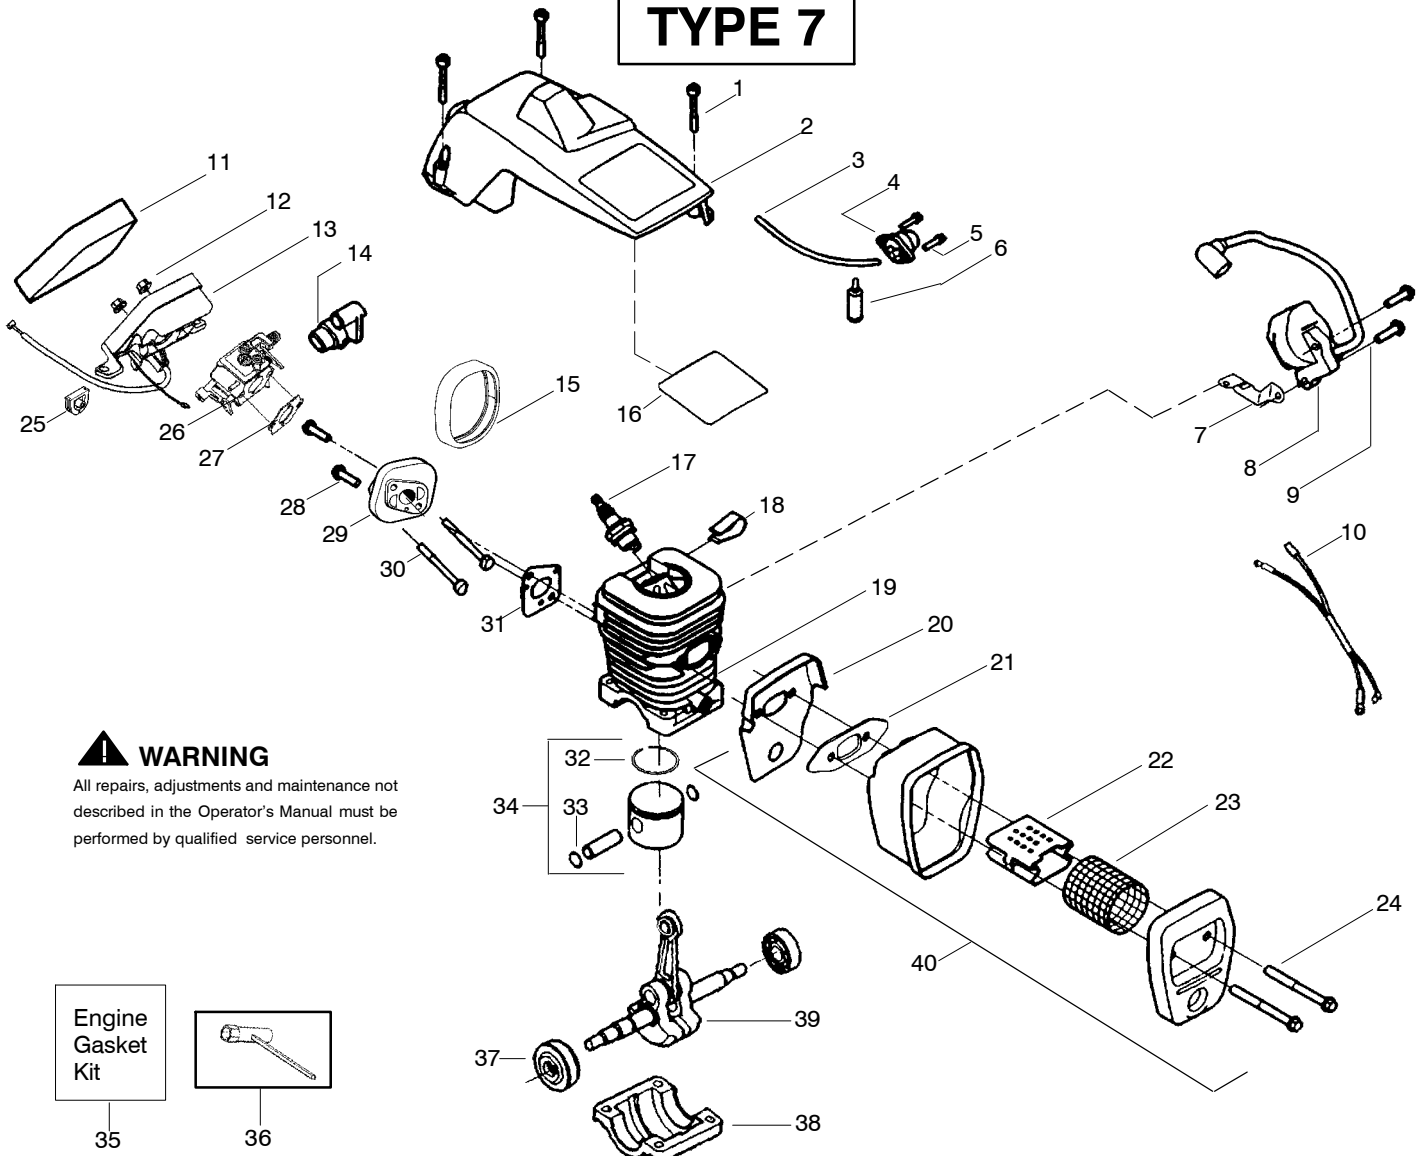

TYPE 7

⚠ WARNING

All repairs, adjustments and maintenance not described in the Operator's Manual must be performed by qualified service personnel.

Ref.	Part No.	Description	Ref.	Part No.	Description	Ref.	Part No.	Description
1.	530016153	Screw	19.	530012550	Cylinder	34.	530071408	Kit-Piston (Incl. 32 & 33)
2.	530055638	Assy-Cylinder Shield (includes # 16)	20.	530049870	Backplate-Muffler	35.	530069608	Kit-Engine Gasket (Incl. 21, 27 & 31)
3.	530069247	Kit-Fuel Line (Small)	21.	530069608	Gasket-Muffler(kit)	36.	530031163	Wrench-bar
4.	530071835	Kit-Purge Bulb (incl.#5)	22.	530037813	Diffuser-Muffler	37.	530056363	Assy-Seal & Bearing
5.	530015780	Screw	23.	530036103	Screen-Spark	38.	530037935	Cap-Crankcase
6.	530095646	Assy-Fuel Pick-up	24.	530016132	Bolt-Muffler	39.	530047062	Assy-Crankshaft
7.	530047442	Strap-Ground	25.	530047631	Grommet-Throttle Cable	40.	530047207	Assy-Muffler (Incl. 20-24)
8.	530039198	Ignition Module	26.	---	Kit-Carburetor			Not Shown
9.	530015814	Screw		530071820	Zama (W-20)			
10.	530057475	Assy-Wire Harness		530071821	Walbro (WT-662)			
11.	530037793	Foam-Air Filter	27.	530069608	Gasket-Carb. (kit)			
12.	530016101	Nut	28.	530016386	Screw			
13.	530057702	Assy-Air Box	29.	530049700	Carb. Adapter			
14.	530035526	Grommet-Carb Adjust	30.	530016187	Screw			
15.	530054144	Seal-Carb Adapter	31.	530069608	Gasket- Adaptor(kit)	545123576		Manual
16.	530055698	Reflector-Heat	32.	530038729	Ring-Piston	530057757		Decal-Warning
17.	952030150	Spark Plug (RCJ-7Y)	33.	530015697	Retainer-Piston Pin	530059229		Decal-Start-Inst.
18.	530016136	Clip-High Tension Lead						

✓ = NEW PART NUMBER FOR THIS IPL

★ = REFER TO THE SERVICE REFERENCE INDICATED FOR MORE INFORMATION. (LOCATED AT END OF IPL)