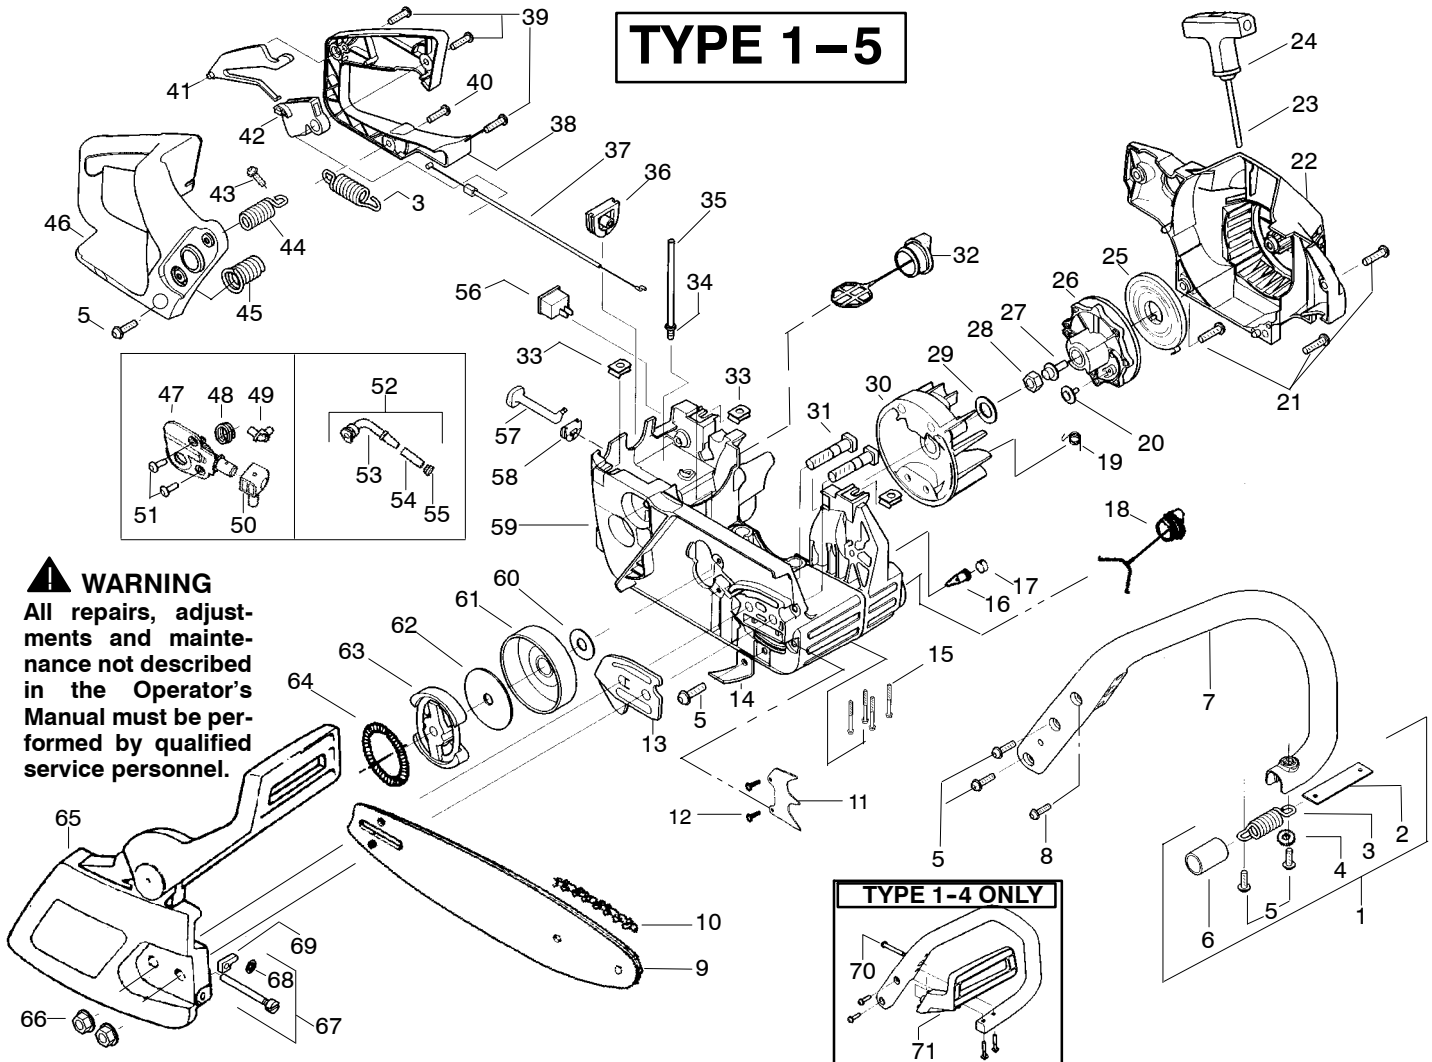

## TYPE 1-5

**⚠ WARNING**  
All repairs, adjustments and maintenance not described in the Operator's Manual must be performed by qualified service personnel.

Ref.	Part No.	Description	Ref.	Part No.	Description	Ref.	Part No.	Description
1.	530047963	Assy.- Isolator	25.	530027531	Spring-Recoil	50.	530019206	Block-Seal
2.	530047608	Limiter Strap	26.	530037817	Pulley-Starter	51.	530016064	Screw
3.	530042082	Spring-Isolator	27.	530015920	Screw	52.	530047663	Assy-Oil Pickup
4.	530015123	Washer	28.	530016134	Nut-Flywheel			(Incl. 53-55)
5.	530015814	Screw	29.	530015127	Washer-Flywheel	53.	530038373	Pickup-Oiler
6.	530036142	Sleeve-AV Spring	30.	530039209	Assy-Flywheel	54.	530037821	Filter-Oil
7.	530047583	Front Handle	31.	530016133	Bolt-Bar	55.	530030189	Plug-Oil Filter
8.	530016179	Screw	32.	530047192	Assy-Fuel Cap	56.	530069572	Kit-Switch
9.	952044370	Bar-16"	33.	530015922	Nut-"U"-Type	57.	530047605	Knob-Choke
	952044418	Bar-18"	34.	530023877	Fitting-fuel line	58.	530049005	Grommet-Knob
10.	952051211	Chain-16"	35.	530069216	Kit-Fuel line (large)	59.	530047618	Assy-Chassis
	952051338	Chain-18"	36.	530047631	Grommet-Cable	60.	530015907	Washer-Thrust
11.	530014381	Kit-Spike Assy.	37.	530047602	Cable-Throttle	61.	530047061	Assy-Clutch Drum
12.	530015906	Screw	38.	530047581	Cover-Rear Handle			w/bearing
13.	530038238	Plate-Bar Mounting	39.	530015906	Screw	62.	530015611	Washer-Clutch
14.	530029850	Chain Catcher	40.	530015886	Screw	63.	530014949	Assy. Clutch (incl.64)
15.	530016132	Screw	41.	530036098	Throttle Lockout	64.	530094188	Spring-Clutch
16.	530026119	Check Valve	42.	530036097	Trigger-Throttle	65.	952069662	Kit-Chain Brake
17.	530038264	Plug-Bronze Vent	43.	530015875	Screw	66.	530015917	Nut-Bar Mounting
18.	530010846	Assy-Oil Cap	44.	530017385	Kit-Isolator (Upper)	67.	530069611	Kit-Bar Adjust
19.	530023817	Spring-Starter Dog	45.	530053274	Assy. Isolator - lower			(incl. 68 & 69)
20.	530016080	Screw	46.	530047582	Handle - Rear	68.	530038593	Retainer-Bar Adjust
21.	530015892	Screw	47.	530071259	Kit-Oil Pump	69.	530015826	Pin-Bar Adjust
22.	530049334	Housing-Fan			(Incls. 48,49,50)	70.	530016020	Bolt-Handguard
23.	530069232	Kit-Rope	48.	530037820	Gear-Worm Spring			(Type 1-4 only)
24.	530037485	Handle-Starter	49.	530049477	Elbow-Oil Pickup	71.	530038224	Handguard
								(Type 1-4 only)