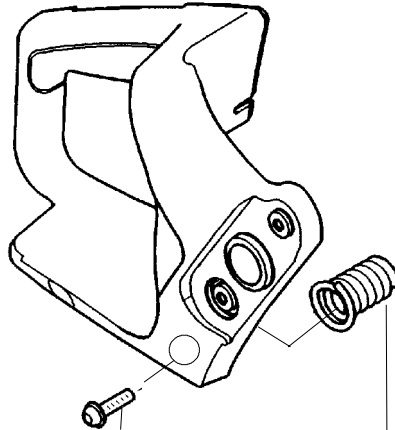

PARTS LIST NO. 530083734		Poulan® PARTS LIST	CHAIN SAW MODEL(s) 2250, 2450 & 2550	
DATE 11/29/06	REPLACES 530083734-09/14/06		Note: Illustration may differ from actual model due to design changes	PAGE NO. 8

***** **Service Reference** *****

Note: Due to product improvements, your unit may have been built with or without the spring and screw shown below. If your unit does not have this spring and screw, no action is required. If your unit does have the spring and screw, please order the part numbers listed below.

530015814
Screw

530053274
Assy-Isolator Spring