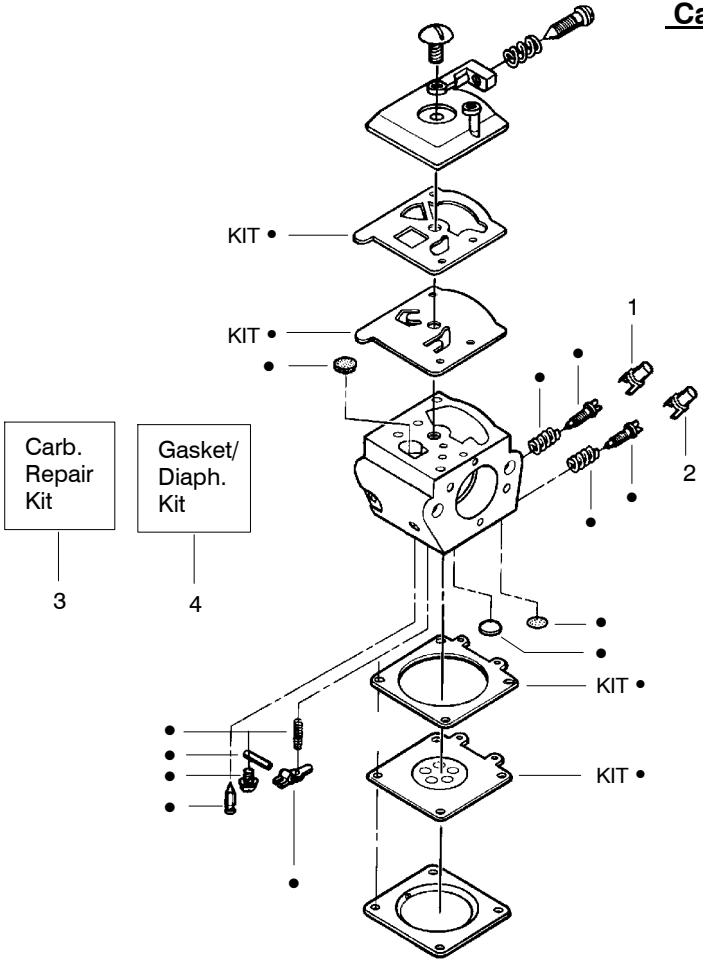

### ⚠ WARNING

All repairs, adjustments and maintenance not described in the Operator's Manual must be performed by qualified service personnel.

Ref.	Part No.	Description	Ref.	Part No.	Description	Ref.	Part No.	Description
1.	530016153	Screw	19.	530012550	Cylinder	34.	530071408	Kit-Piston (Incl. 32 & 33)
2.	530055638	Assy-Cylinder Shield (includes # 16)	20.	530049870	Backplate-Muffler	35.	530069608	Kit-Engine Gasket (Incl. 21, 27 & 31)
3.	530069247	Kit-Fuel Line (Small)	21.	530069608	Gasket-Muffler(kit)	36.	530031163	Wrench-bar
4.	530071835	Kit-Purge Bulb (incl.#5)	22.	530037813	Diffuser-Muffler	37.	530056363	Assy-Seal & Bearing
5.	530015780	Screw	23.	530036103	Screen-Spark	38.	530037935	Cap-Crankcase
6.	530095646	Assy-Fuel Pick-up	24.	530016132	Bolt-Muffler	39.	530047062	Assy-Crankshaft
7.	530047442	Strap-Ground	25.	530047631	Grommet-Throttle Cable	40.	530047207	Assy-Muffler (Incl. 20-24)
8.	530039198	Ignition Module	26.	---	Kit-Carburetor			Not Shown
9.	530015814	Screw		530071820	Zama (W-20)			
10.	530057475	Assy-Wire Harness		530071821	Walbro (WT-662)			
11.	530037793	Foam-Air Filter	27.	530069608	Gasket-Carb. (kit)			
12.	530016101	Nut	28.	530016386	Screw			
13.	530057702	Assy-Air Box	29.	530049700	Carb. Adapter			
14.	530035526	Grommet-Carb Adjust	30.	530016187	Screw			
15.	530054144	Seal-Carb Adapter	31.	530069608	Gasket- Adaptor(kit)	545123576		Manual
16.	530055698	Reflector-Heat	32.	530038729	Ring-Piston	530057757		Decal-Warning
17.	952030150	Spark Plug (RCJ-7Y)	33.	530015697	Retainer-Piston Pin	530059229		Decal-Start-Inst.
18.	530016136	Clip-High Tension Lead						

✓ = NEW PART NUMBER FOR THIS IPL

★ = REFER TO THE SERVICE REFERENCE INDICATED FOR MORE INFORMATION. (LOCATED AT END OF IPL)

**Carburetor Assembly - #530069722-WT391**

Ref.	Part No.	Description
1.	530038479	Limiter Cap - High
2.	530038478	Limiter Cap - Low
3.	530069826	Carburetor Repair Kit (● Indicates Contents)
4.	530069844	Gasket/Diaphragm Kit (KIT=Indicates Contents)