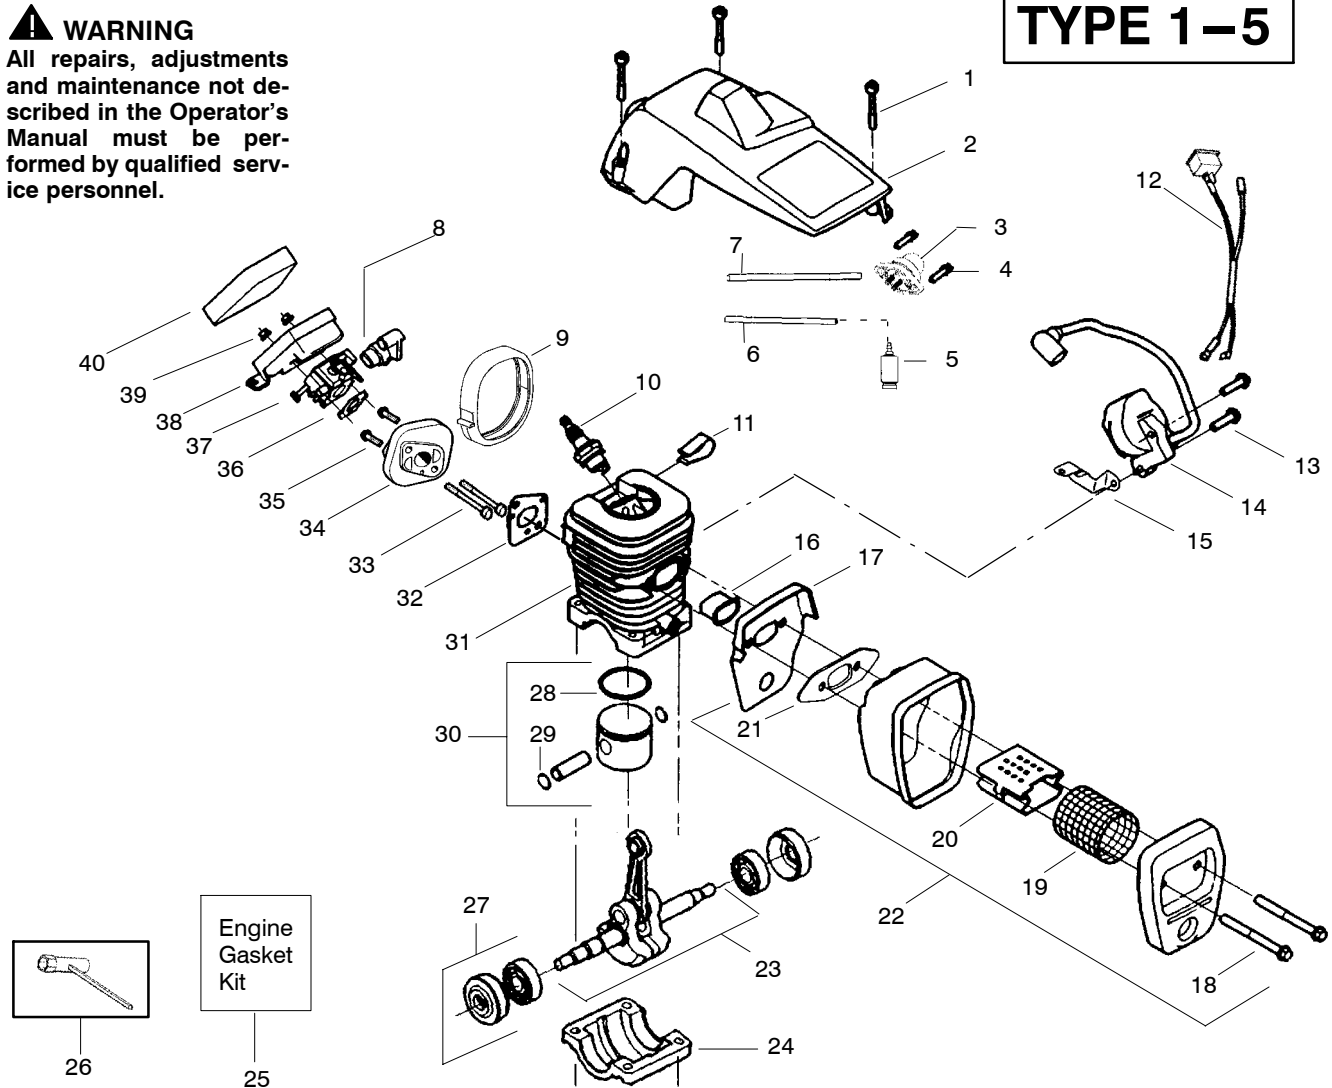

⚠ WARNING
All repairs, adjustments and maintenance not described in the Operator's Manual must be performed by qualified service personnel.

TYPE 1-5

Ref.	Part No.	Description	Ref.	Part No.	Description	Ref.	Part No.	Description
1.	530016153	Screw	18.	530016132	Screw	31.	---	Kit-Cylinder
2.	530053183	Shield-Cylinder	19.	530036103	Screen-Spark		530071252	2250
3.	530047213	Assy-Air Purge	20.	530037813	Diffuser-Muffler		530069932	2450/2550
4.	530015780	Screw	21.	530069608	Gasket-Muffler	32.	530069608	Gasket-Carb. Adapter
5.	530095646	Assy-Fuel Pick-up	22.	530047207	Assy-Muffler	33.	530016187	Screw
6.	530069247	Kit-Line Purge/Carb. (Small Dia)	23.	---	Assy-Crankshaft	34.	530069964	Kit-Carb. Adapter
7.	530069216	Kit-Line Purge/Tank (large line)		530038507	2250	35.	530015810	Screw
8.	530035526	Grommet-Carb Adjust.		530047062	2450/2550	36.	530069608	Carb. Gasket
9.	*****	Seal-Carb Adapter	24.	530037935	Cap-Crankcase	37.	---	Kit-Carburetor
10.	952030150	Spark Plug (RCJ-7Y)	25.	530069608	Kit-Engine Gasket (incl. 36,32,21)		530069722	(WT-391)
11.	530016136	Clip-High Tension Lead					530071621	(WT-625)
12.	530049117	Assy-Wire Harness (includes switch)	26.	530031163	Scrench	38.	530047604	Housing-Air Filter
13.	530015814	Screw	27.	530056363	Assy-Seal & Bearing	39.	530016101	Nut
14.	530052277	Module-Ignition	28.	---	Ring-Piston	40.	530037793	Air Filter - Foam
15.	530047442	Strap-Ground		530029805	2250			Not Shown
16.	530037652	Insulator-Heat		530038729	2450/2550			
17.	530049870	Back Plate-Muffler	29.	530015697	Retainer - Piston Pin			
			30.	---	Kit-Piston - (incl. 28-29)			
				530069604	2250			Operator Manual
				530069605	2450/2550		530087722	Type 1,2,3,4
							530163693	Type 5
							530049246	Decal-Inst.

✓ = NEW PART NUMBER FOR THIS IPL   * = REFER TO THE SERVICE REFERENCE INDICATED FOR MORE INFORMATION. (LOCATED AT END OF IPL)