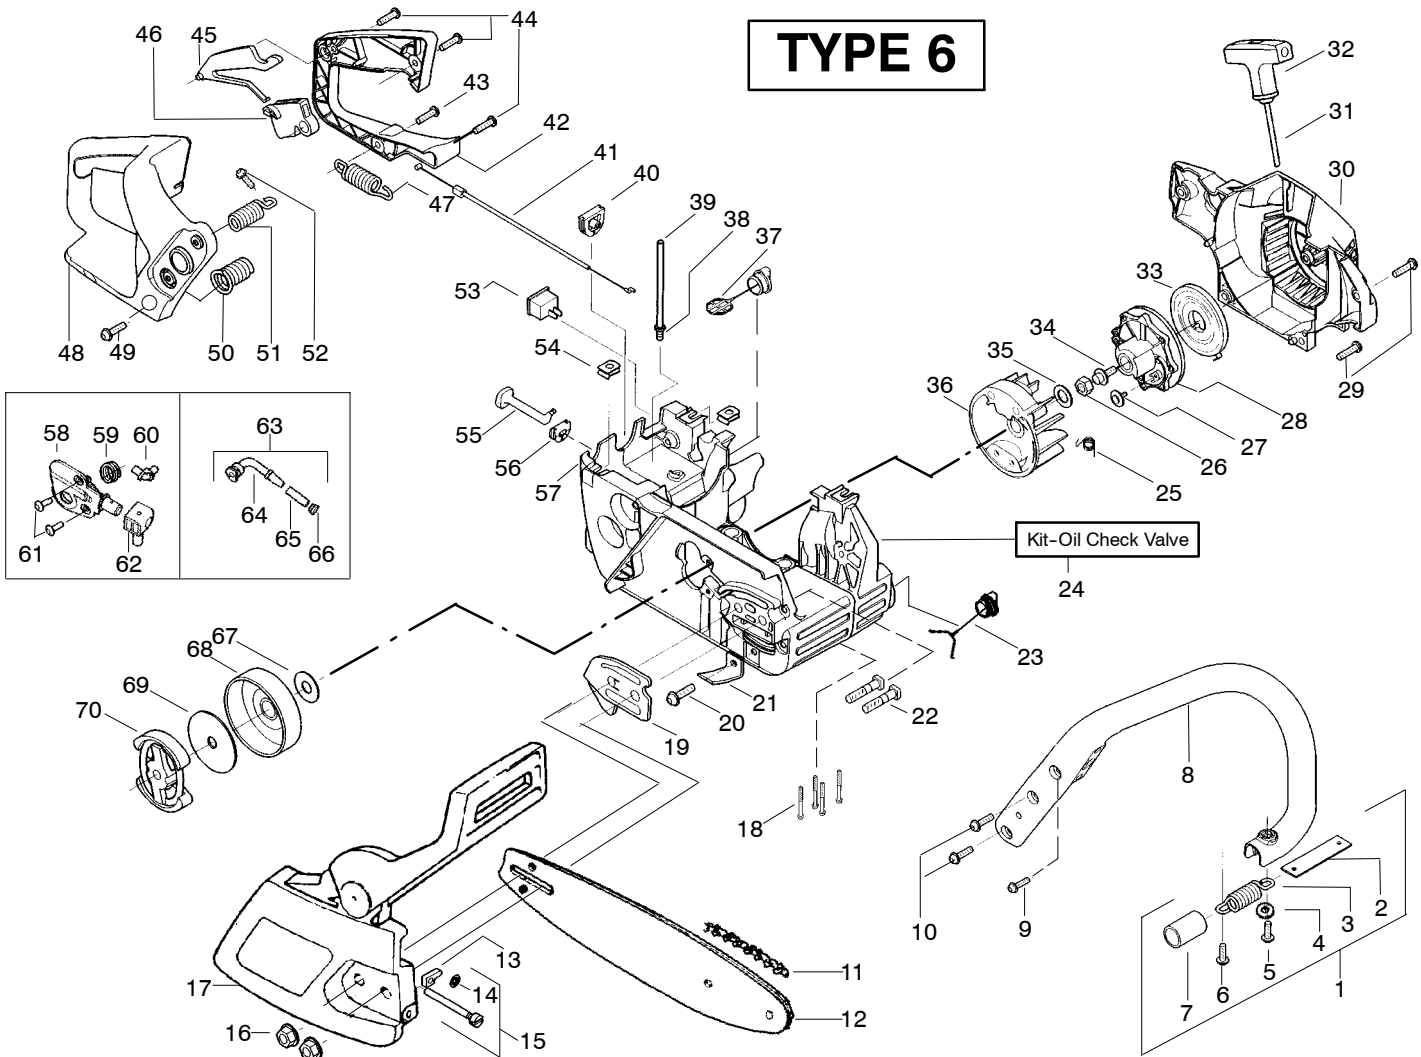

TYPE 6

Ref.	Part No.	Description	Ref.	Part No.	Description	Ref.	Part No.	Description
1.	530047963	Assy.- Isolator	28.	530037817	Starter Pulley	52.	530015875	Screw
2.	530047608	Limiter Strap	29.	530015892	Screw	53.	530069572	Kit- Switch
3.	530042082	Spring- Isolator	30.	530049334	Fan Housing	54.	530015922	Nut- "U" - Type
4.	530015123	Washer	31.	530069232	Kit - Rope	55.	530047605	Knob- Choke
5.	530016018	Screw	32.	530037485	Starter Handle	56.	530049005	Grommet- Knob
6.	530015843	Screw	33.	530027531	Recoil Spring	57.	530047618	Assy- Chassis (Incl. 22,23,37 filter & fuel lines)
7.	530036142	Sleeve- AV Spring	34.	530015920	Screw	58.	530071259	Kit - Oil Pump (incl. 59,60,62)
8.	530047583	Front Handle	35.	530015127	Washer- Flywheel	59.	530037820	Gear- Worm Spring
9.	530015940	Screw	36.	530039209	Assy- Flywheel	60.	530049477	Elbow- Oil Pickup
10.	530015814	Screw	37.	530047192	Fuel Cap Ass'y.	61.	530016064	Screw
11.	952051338	Chain- 18"	38.	530023877	Fitting- fuel line	62.	530019206	Seal Block
12.	952044418	Bar- 18"	39.	530069216	Kit- Fuel line (large)	63.	530047663	Assy- Oil Pick-up (Incl. 64-66)
13.	530015826	Pin- Bar Adjust	40.	530047631	Grommet- Cable	64.	530038373	Pick-up Oiler
14.	530038593	Retainer- Bar Adjust	41.	530047602	Cable- Throttle	65.	530037821	Oil Filter
15.	530069611	Kit- Bar Adj. (incl.13,14)	42.	530047581	Cover- Rear Handle	66.	530030189	Plug- Oil Filter
16.	530015917	Nut- Bar Mounting	43.	530015886	Screw	67.	530015907	Washer- Thrust
17.	530054735	Kit- Chain Brake	44.	530015906	Screw	68.	530047061	Assy.- Clutch Drum w/bearing
18.	530016132	Screw	45.	530036098	Throttle Lockout	69.	530015611	Washer- Clutch
19.	530038238	Plate- Bar Mounting	46.	530036097	Trigger- Throttle	70.	530014949	Assy. Clutch
20.	530015814	Screw	47.	530042082	Spring- Isolator			
21.	530029850	Chain Catcher	48.	530047582	Handle - Rear			
22.	530016133	Bolt- Bar	49.	530015814	Screw			
23.	530010846	Oil Cap Ass'y.	50.	530053274	Assy. Isolator - lower			
24.	530071666	Kit- Oil Check Valve	51.	530071385	Kit- Isolator (Upper)			
25.	530023817	Spring- Starter Dog						
26.	530016134	Nut- Flywheel						
27.	530016080	Screw						

✓ = NEW PART NUMBER FOR THIS IPL

★ = REFER TO THE SERVICE REFERENCE INDICATED FOR MORE INFORMATION. (LOCATED AT END OF IPL)

= THESE PARTS ARE ILLUSTRATED FOR CLARITY. ORDER COMPLETE ASSEMBLY.