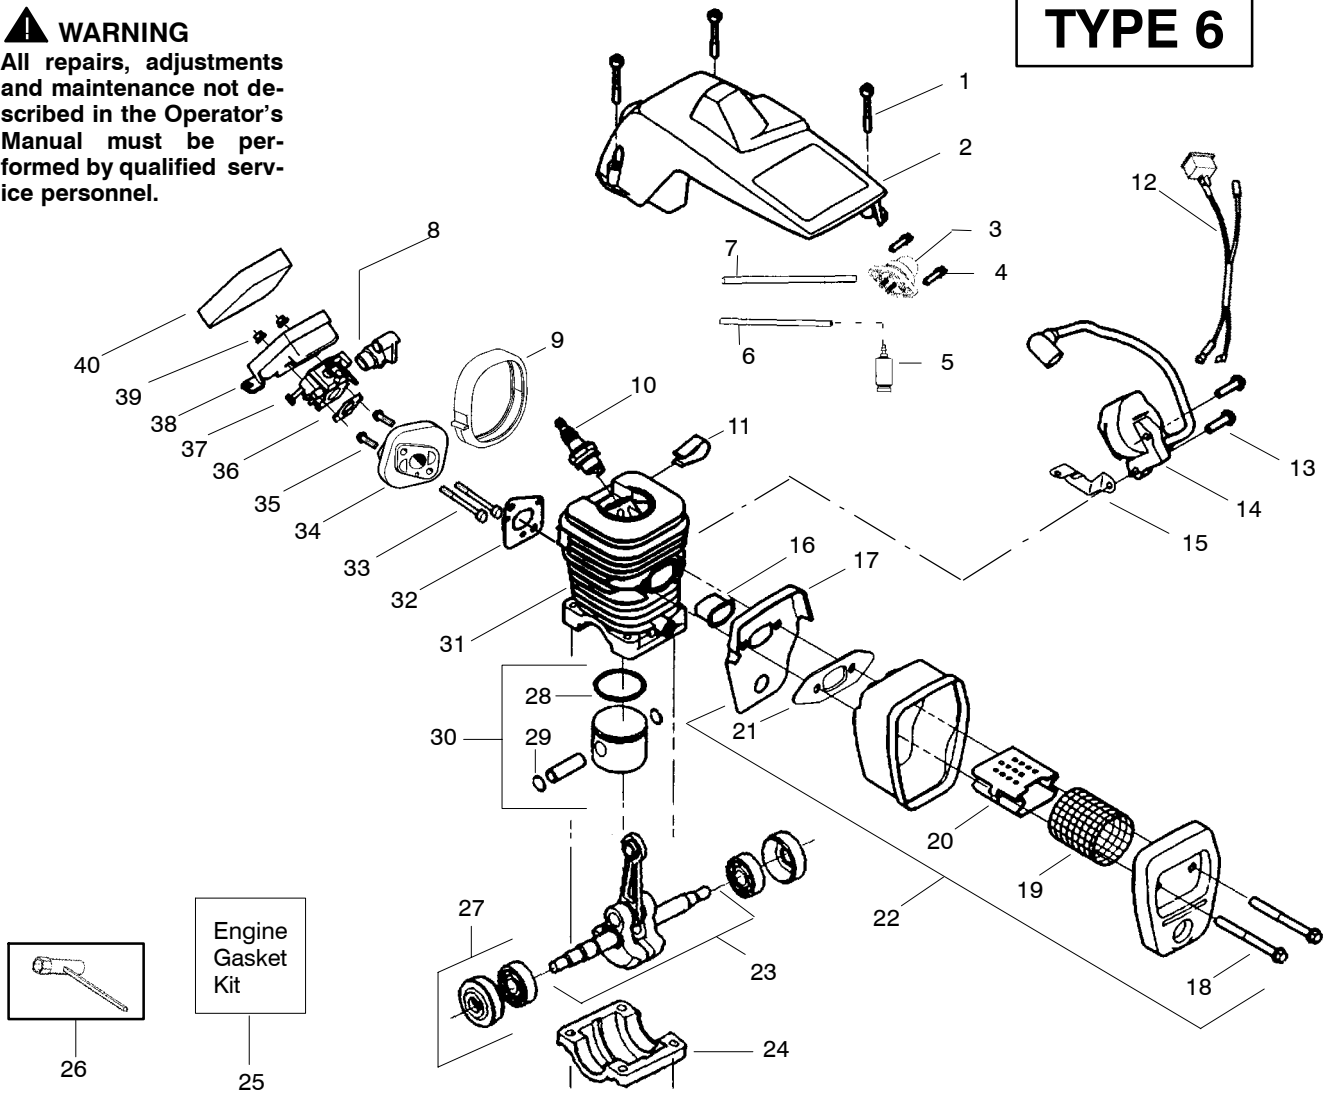

TYPE 6

⚠ WARNING
All repairs, adjustments and maintenance not described in the Operator's Manual must be performed by qualified service personnel.

Ref.	Part No.	Description	Ref.	Part No.	Description	Ref.	Part No.	Description
1.	530016153	Screw	16.	530037652	Insulator-Heat	31.	530071412	Kit-Cylinder
2.	530047578	Shield-Cylinder	17.	530049870	Back Plate-Muffler	32.	530069608	Gasket-Carb. Adapter
3.	530047213	Assy-Air Purge	18.	530016132	Screw	33.	530016187	Screw
4.	530015780	Screw	19.	530036103	Screen-Spark	34.	530049700	Adapter-Carb.
5.	530095646	Assy-Fuel Pick-up	20.	530037813	Diffuser-Muffler	35.	530016386	Screw
6.	530069247	Kit-Line Purge/Carb. (Small Dia)	21.	530069608	Gasket-Muffler	36.	530069608	Carb. Gasket
7.	530069216	Kit-Line Purge/Tank (large line)	22.	530047207	Assy-Muffler (Incl. 17-21)	37.	530071621	Kit-Carburetor (WT-625)
8.	530035526	Grommet-Carb Adjust.	23.	530047062	Assy-Crankshaft	38.	530047604	Housing-Air Filter
9.	★★★★	Seal-Carb Adapter	24.	530037935	Cap-Crankcase	39.	530016101	Nut
10.	952030150	Spark Plug (RCJ-7Y)	25.	530069608	Kit-Engine Gasket (incl. 36,32,21)	40.	530037793	Air Filter - Foam
11.	530016136	Clip-High Tension Lead	26.	530031163	Srench			Not Shown
12.	530049117	Assy-Wire Harness (includes switch)	27.	530056363	Assy-Seal & Bearing			
13.	530015814	Screw	28.	530038729	Ring-Piston			
14.	530039198	Module-Ignition	29.	530015697	Retainer - Piston Pin			
15.	530047442	Strap-Ground	30.	530071408	Kit-Piston - (incl. 28-29)			
							530163693	Manual
							530057267	Decal-Inst.

↖ = NEW PART NUMBER FOR THIS IPL

★ = REFER TO THE SERVICE REFERENCE INDICATED FOR MORE INFORMATION. (LOCATED AT END OF IPL)