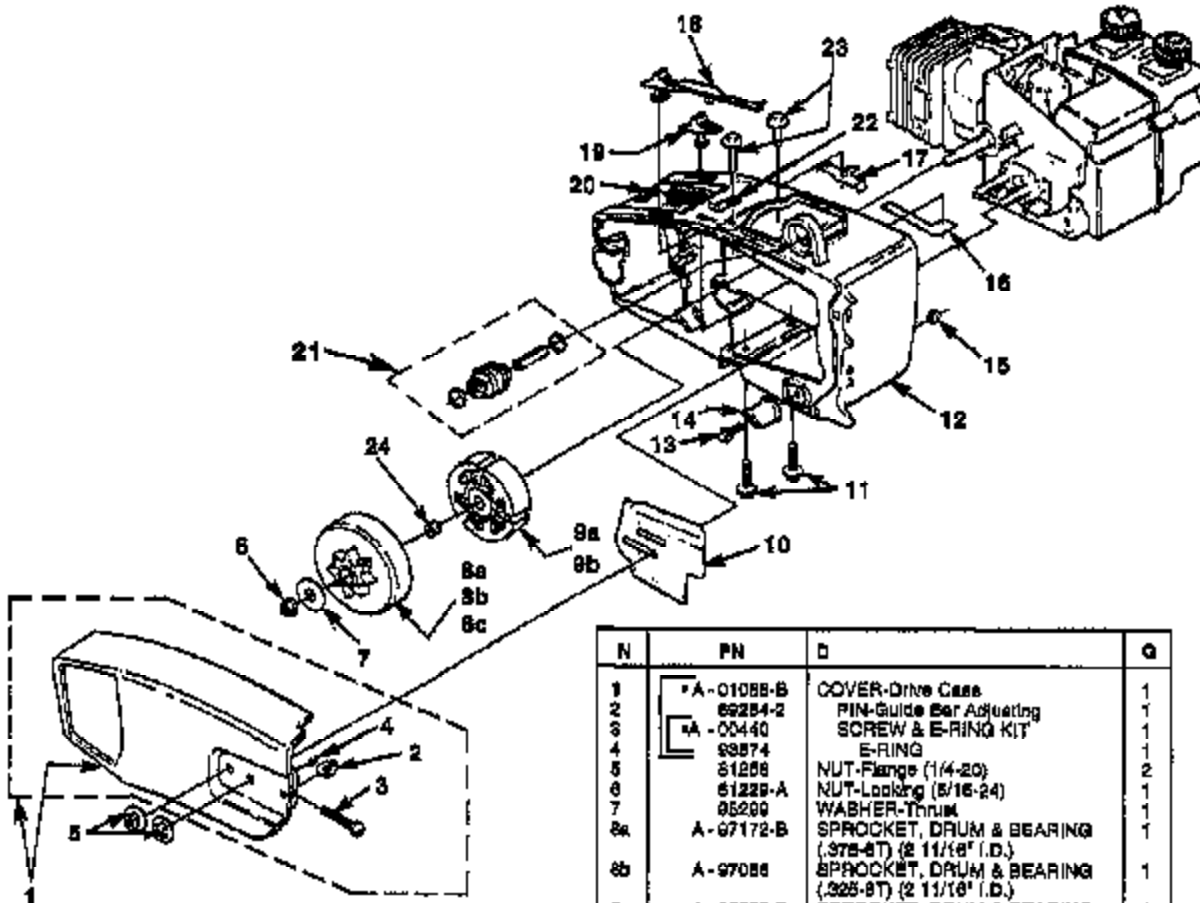

<input type="checkbox"/>	NOTES
<input type="checkbox"/>	NOTES
<input type="checkbox"/>	NOTIZEN
<input type="checkbox"/>	NOTE
<input type="checkbox"/>	NOTAS

UT#			

CARBURETOR CHAMBER / REAR HANDLE 1

N	PN	D	Q
1	*A-08151	HANDGUARD w/Cover	1
2	85217	SCREW-Retaining	1
3	08691	DECAL-Warning	1
4	08128	DECAL-Warning	1
5	85068	AIR FILTER COVER (UT10715, A; UT10715-A, B, C; UT10836-D)	1
6	85211	COVER-Handle	1
7	82686	SCREW-Thread Form. (10-24 X 3/4")	1
8	85088	INTERLOCK-Trigger	1
9	85922	SPRING-Torsion	1
10	85032	TRIGGER-Throttle	1
11	86038	ROD-Throttle	1
12	A-86538-A	OIL PUMP-Complete	1
13	82912	SCREW-Plastic (#10 X 5/8")	1
14	83428	CLAMP (Oil Outlet Line)	1
15	07454-1B	TUBING-Rubber (4 1/2")	1
16	07454-2B	TUBING-Rubber (8 1/4")	1
17	*A-85485-1	CARBURETOR CHAMBER	1
18	70510	NUT-Square	4
19	96337	RETAINER NUT	2
20	85375	RETAINER NUT	2
21	86818	SCREW-Socket Hd. (10-24 X 1 5/8")	1
22	A-08391	VIBRATION ISOLATOR KIT (See Fig. 2, No. 21)	1
23	86210	GROMMET	1

2

ENGINE HOUSING - CLUTCH

N	PN	D	Q
1	*A-01088-B	COVER-Drive Case	1
2	69254-2	PIN-Guide Bar Adjusting	1
3	*A-00440	SCREW & E-RING KIT	1
4	93874	E-RING	1
5	61288	NUT-Flange (1/4-20)	2
6	61228-A	NUT-Locking (5/16-24)	1
7	95299	WASHER-Thru	1
8a	A-67172-B	SPROCKET, DRUM & BEARING (.375-8T) (2 11/16" I.D.)	1
8b	A-97086	SPROCKET, DRUM & BEARING (.325-8T) (2 11/16" I.D.)	1
8c	A-96650-B	SPROCKET, DRUM & BEARING (.375-8T) (2 7/16" I.D.)	1
9a	A-98128	CLUTCH (2 11/16" O.D.)	1
9b	A-67956-1A	CLUTCH (2 7/16" O.D.)	1
10	95390	PLATE-Guide Bar	1
11	68051	SCREW-Hex Sema (10-24 X 3/4")	1
12	*A-66754-B	HOUSING-Engine	1
13	82593	SCREW-Mech. Hex Hd. (10-24 X 5/8")	1
14	95212	STOP-Chain	1
15	61288	NUT-Lock (10-24)	2
16	98091	CONTACT-Stop Switch	1
17	95087	SPRING-Stop Switch	1
18	95060	BUTTON-Choke	1
19	95086-A	BUTTON-Stop Switch	1
20	03154-B	DECAL-Warning	1
21	A-06391	VIBRATION ISOLATOR KIT	1
22	97593	BRACE-Clutch	1
23	88069	SCREW-Hex Sema (10-24 X 5/8")	4
24	70277	BEARING-Clutch & Drum	1