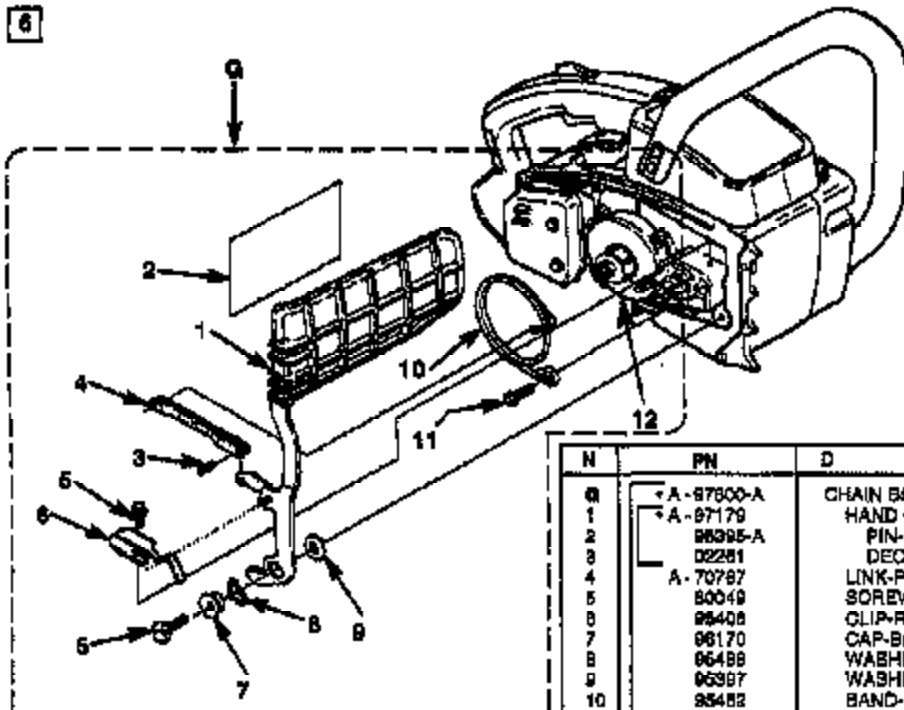

CHAIN BREAK

N	PN	D	Q
0	A-87600-A	CHAIN BRAKE KIT	1
1	A-87179	HAND GUARD	1
2	88395-A	PIN-Roll	1
3	02281	DECAL-Warning	1
4	A-70787	LINK-Pivot	1
5	80049	SCREW-Hex Cap (1/4-20 X 5/8")	2
6	88408	CLIP-Retaining	1
7	88170	CAP-Brake Lever	1
8	86488	WASHER-Curved	1
9	86387	WASHER-Thrust	1
10	85482	BAND-Brake	1
11	88082	SCREW-Hex (10-24 X 5/8")	1
12	A-87056	SPROCKET & DRUM	1

TOOLS & ACCESSORIES

SILASTIC (Crankcase Sealing)	24823	SAFETY-TIP (Standard on units)	DA-70776-C
LOCTITE	28488-C	Includes:	
PULLER-Magneto Rotor	A- 24747-A	SCREW (Special)	80695
Includes:		TUBING-Rubber (10ft)	85201-88
SCREW-Mach. Hex (5/16-18 1/2")	48150	ROPE-Starter (280 ft. #4) (Prior to Lot #G080)	88348
NUT-Hex (5/16-18) 2	81198	ROPE-Starter (280 ft. #2 1/2") (After Lot #G080)	88052-A
WRENCH-Spanner (Clutch)	A- 93791	BUMPER-Spiked	A- 87048
Includes:		Includes:	
PIN-Clutch Spanner	85717-A	SCREW-Mach. Flat (1) (10-24 X 1/2")	82416
WRENCH-Combination	A- 17708	SCREW-Mach. Pan (1) (10-24 X 1/2")	80672
GREASE-Mult-Use	18453	NUT-Locking Hex (2)	81286
TUBING-Rubber (10ft.)	07484-89	IGNITION TEST KIT	QP-20322-8
FASTENER KIT	A- 06439	CARBURETOR TOOL	17789

CUSTOMER ASSISTANCE

FOR THE LOCATION OF YOUR NEAREST HOMELITE SERVICING DEALER IN THE UNITED STATES, PUERTO RICO, AND THE VIRGIN ISLANDS,

CALL:
1-800-242-4872

HEADQUARTERS

Homelite, Inc.
P.O. BOX 7047
CHARLOTTE, N.C. 28241

OVERSEAS OFFICES

FRANCE
Homelite S.A. (Liaison S.A.S.)
A Deere & Company
287 001
88360 Cergy-Pontoise Cedex
France

AUSTRALIA
Homelite Pacific Ltd.
A Deere & Company Affiliated
A/CN 888 420 Ltd
84 PHILLIPS ST
P.O. BOX 1000 MELB
Kewfield VIC 3169
Australia

CANADIAN OFFICES

Homelite Canada Limited
Homelite Canada Limitee
A Deere & Company Affiliated
Une Filiale de Deere & Company
1821-1825 Avenue
Lombard, Quebec, Canada H1T 2A7
1-800-242-4872

Unit 013-116, 280 Stuyvesant
New Westminster, B.C. V3K 5P7
1-800-242-4872
1-800-448-8018

Homelite
A Subsidiary of Deere & Company