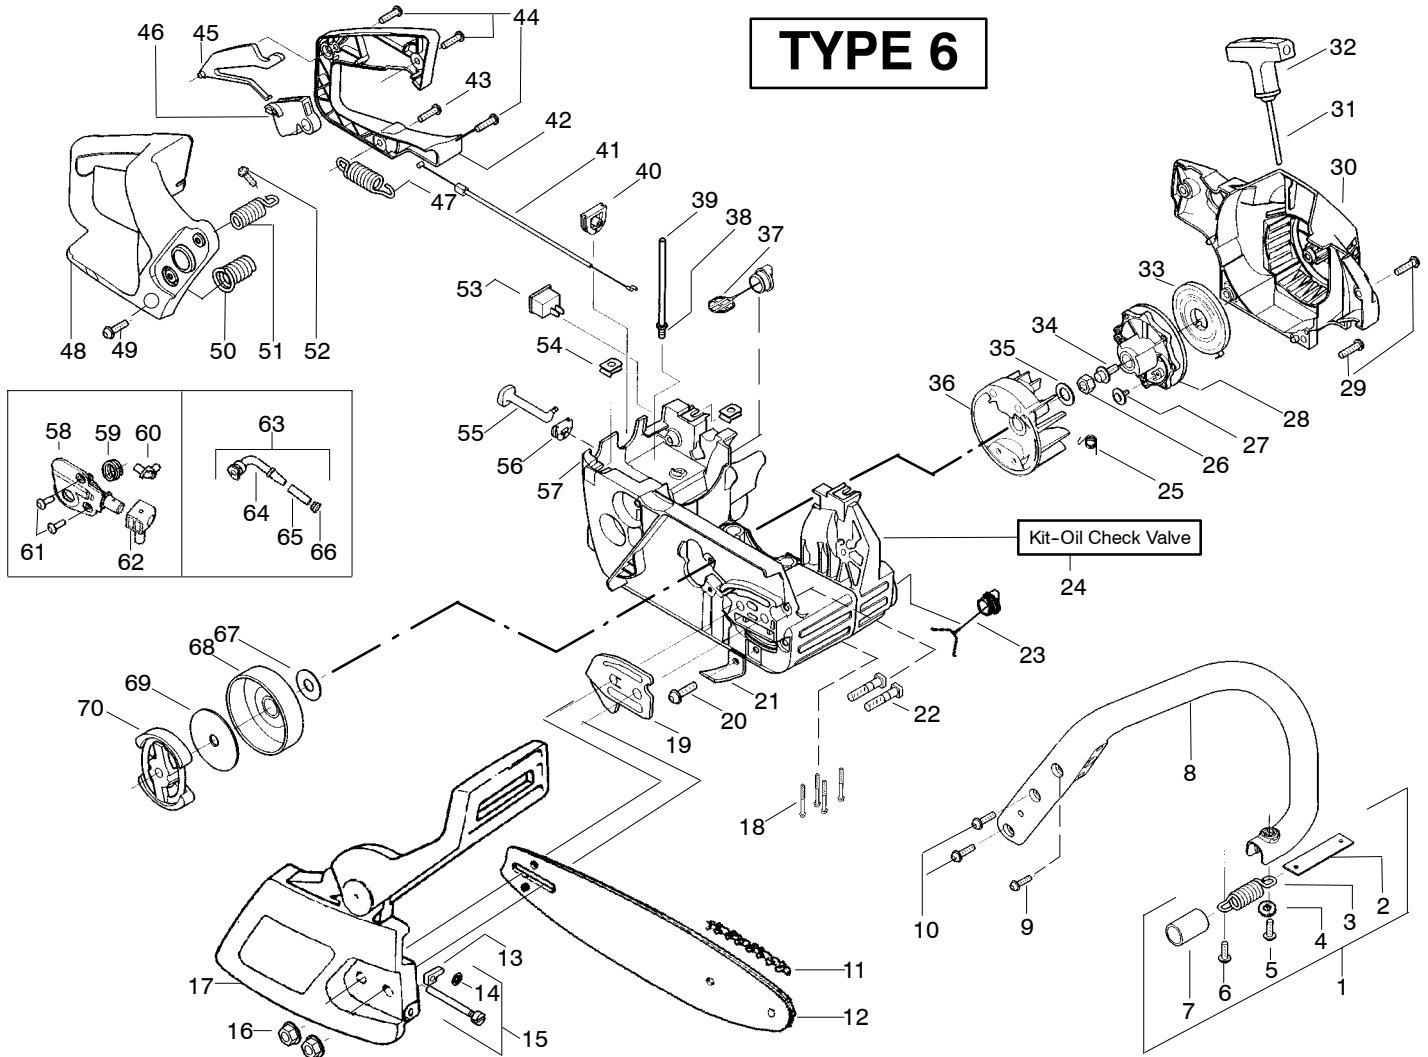

TYPE 6

Ref.	Part No.	Description	Ref.	Part No.	Description	Ref.	Part No.	Description
1.	530047963	Assy.- Isolator	28.	530037817	Starter Pulley	52.	530015875	Screw
2.	530047608	Limiter Strap	29.	530015892	Screw	53.	530069572	Kit- Switch
3.	530042082	Spring- Isolator	30.	530049334	Fan Housing	54.	530015922	Nut- "U" - Type
4.	530015123	Washer	31.	530069232	Kit - Rope	55.	530047605	Knob- Choke
5.	530016018	Screw	32.	530037485	Starter Handle	56.	530049005	Grommet- Knob
6.	530015843	Screw	33.	530027531	Recoil Spring	57.	530047618	Assy- Chassis (Incl. 22,23,37 filter & fuel lines)
7.	530036142	Sleeve- AV Spring	34.	530015920	Screw	58.	530071259	Kit - Oil Pump (incl. 59,60,62)
8.	530047583	Front Handle	35.	530015127	Washer- Flywheel	59.	530037820	Gear- Worm Spring
9.	530015940	Screw	36.	530039209	Assy- Flywheel	60.	530049477	Elbow- Oil Pickup
10.	530015814	Screw	37.	530047192	Fuel Cap Ass'y.	61.	530016064	Screw
11.	952051338	Chain- 18"	38.	530023877	Fitting- fuel line	62.	530019206	Seal Block
12.	952044418	Bar- 18"	39.	530069216	Kit- Fuel line (large)	63.	530047663	Assy- Oil Pick-up (Incl. 64-66)
13.	530015826	Pin- Bar Adjust	40.	530047631	Grommet- Cable	64.	530038373	Pick-up Oiler
14.	530038593	Retainer- Bar Adjust	41.	530047602	Cable- Throttle	65.	530037821	Oil Filter
15.	530069611	Kit- Bar Adj. (incl.13,14)	42.	530047581	Cover- Rear Handle	66.	530030189	Plug- Oil Filter
16.	530015917	Nut- Bar Mounting	43.	530015886	Screw	67.	530015907	Washer- Thrust
17.	530054735	Kit- Chain Brake	44.	530015906	Screw	68.	530047061	Assy.- Clutch Drum w/bearing
18.	530016132	Screw	45.	530036098	Throttle Lockout	69.	530015611	Washer- Clutch
19.	530038238	Plate- Bar Mounting	46.	530036097	Trigger- Throttle	70.	530014949	Assy. Clutch
20.	530015814	Screw	47.	530042082	Spring- Isolator			
21.	530029850	Chain Catcher	48.	530047582	Handle - Rear			
22.	530016133	Bolt- Bar	49.	530015814	Screw			
23.	530010846	Oil Cap Ass'y.	50.	530053274	Assy. Isolator - lower			
24.	530071666	Kit- Oil Check Valve	51.	530071385	Kit- Isolator (Upper)			
25.	530023817	Spring- Starter Dog						
26.	530016134	Nut- Flywheel						
27.	530016080	Screw						

✓ = NEW PART NUMBER FOR THIS IPL

★ = REFER TO THE SERVICE REFERENCE INDICATED FOR MORE INFORMATION. (LOCATED AT END OF IPL)

= THESE PARTS ARE ILLUSTRATED FOR CLARITY. ORDER COMPLETE ASSEMBLY.