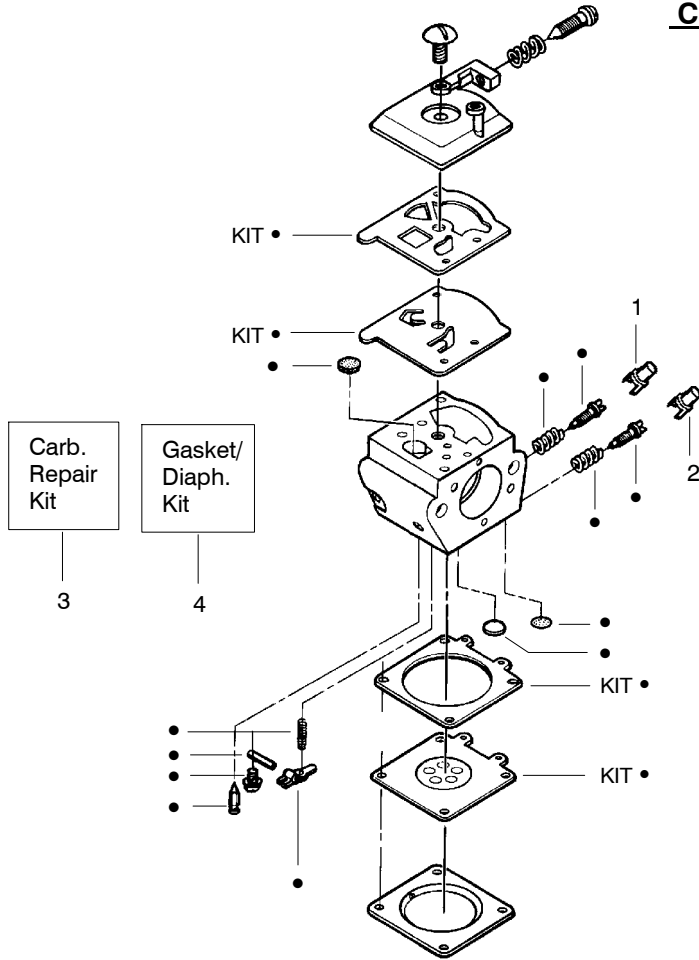

Carburetor Assembly - #530069722-WT391

Ref.	Part No.	Description
1.	530038479	Limiter Cap - High
2.	530038478	Limiter Cap - Low
3.	530069826	Carburetor Repair Kit (● Indicates Contents)
4.	530069844	Gasket/Diaphragm Kit (KIT=Indicates Contents)

Kit - Carburetor Assembly No. 530071621 - WT-625
Kit - Carburetor Assembly No. 530071820 - W-20
Kit - Carburetor Assembly No. 530071821 - WT-662

Note: No Repair kits are available for these carburetors

★★★★★ Service Reference ★★★★★

Note: Your chain saw may have either a one or two piece seal. Please note the two piece seal is no longer available.