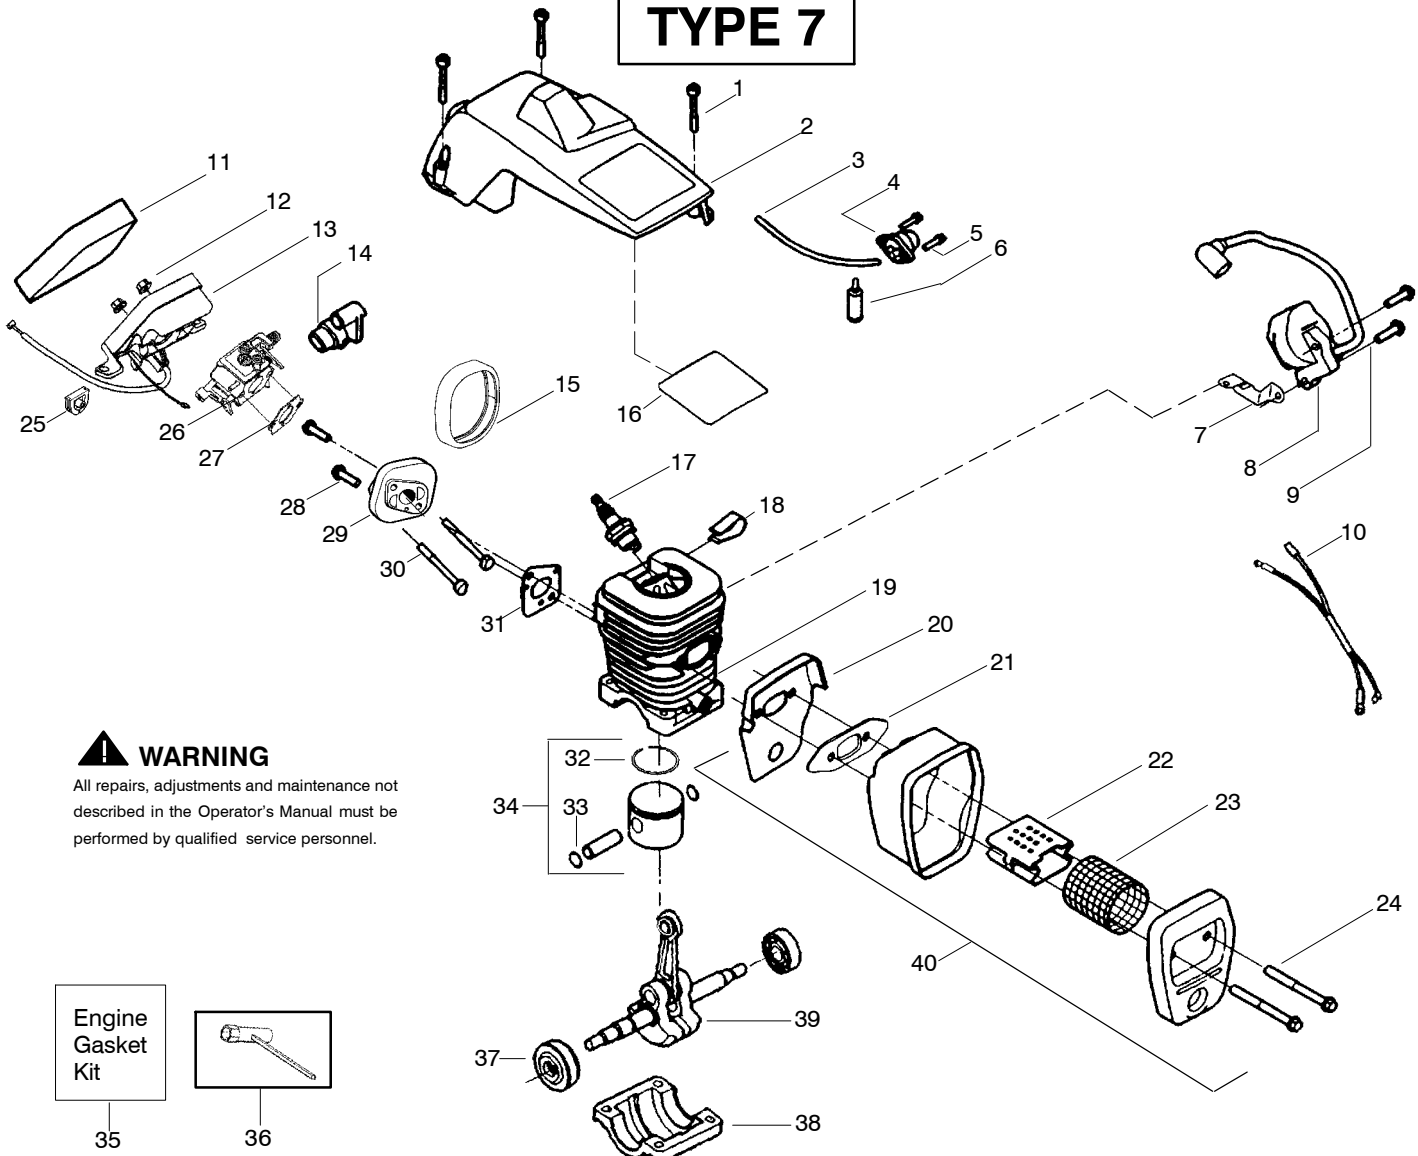

TYPE 7

⚠ WARNING

All repairs, adjustments and maintenance not described in the Operator's Manual must be performed by qualified service personnel.

Ref.	Part No.	Description	Ref.	Part No.	Description	Ref.	Part No.	Description
1.	530016153	Screw	19.	530012550	Cylinder	34.	530071408	Kit-Piston (Incl. 32 & 33)
2.	530055638	Assy-Cylinder Shield (includes # 16)	20.	530049870	Backplate-Muffler	35.	530069608	Kit-Engine Gasket (Incl. 21, 27 & 31)
3.	530069247	Kit-Fuel Line (Small)	21.	530069608	Gasket-Muffler(kit)	36.	530031163	Wrench-bar
4.	530071835	Kit-Purge Bulb (incl.#5)	22.	530037813	Diffuser-Muffler	37.	530056363	Assy-Seal & Bearing
5.	530015780	Screw	23.	530036103	Screen-Spark	38.	530037935	Cap-Crankcase
6.	530095646	Assy-Fuel Pick-up	24.	530016132	Bolt-Muffler	39.	530047062	Assy-Crankshaft
7.	530047442	Strap-Ground	25.	530047631	Grommet-Throttle Cable	40.	530047207	Assy-Muffler (Incl. 20-24)
8.	530039198	Ignition Module	26.	---	Kit-Carburetor			Not Shown
9.	530015814	Screw		530071820	Zama (W-20)			
10.	530057475	Assy-Wire Harness		530071821	Walbro (WT-662)			
11.	530037793	Foam-Air Filter	27.	530069608	Gasket-Carb. (kit)			
12.	530016101	Nut	28.	530016386	Screw			
13.	530057702	Assy-Air Box	29.	530049700	Carb. Adapter			
14.	530035526	Grommet-Carb Adjust	30.	530016187	Screw			
15.	530054144	Seal-Carb Adapter	31.	530069608	Gasket- Adaptor(kit)	545123576		Manual
16.	530055698	Reflector-Heat	32.	530038729	Ring-Piston	530057757		Decal-Warning
17.	952030150	Spark Plug (RCJ-7Y)	33.	530015697	Retainer-Piston Pin	530059229		Decal-Start-Inst.
18.	530016136	Clip-High Tension Lead						

✓ = NEW PART NUMBER FOR THIS IPL   ★ = REFER TO THE SERVICE REFERENCE INDICATED FOR MORE INFORMATION. (LOCATED AT END OF IPL)