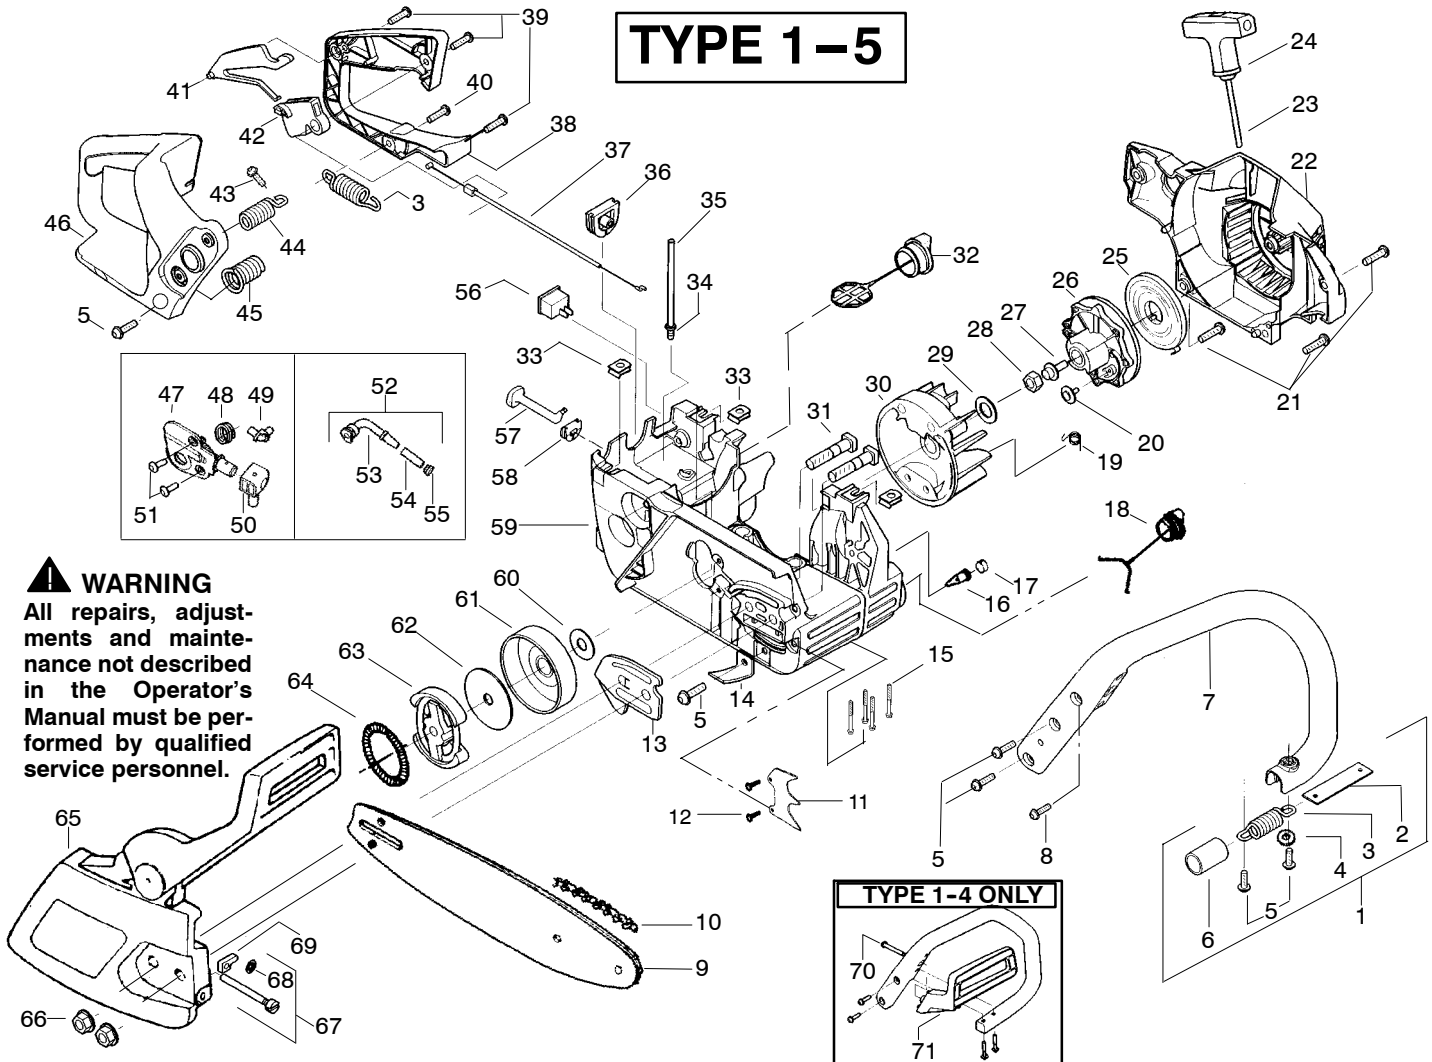

## TYPE 1-5

**⚠ WARNING**  
 All repairs, adjustments and maintenance not described in the Operator's Manual must be performed by qualified service personnel.

Ref.	Part No.	Description	Ref.	Part No.	Description	Ref.	Part No.	Description
1.	530047963	Assy.- Isolator	25.	530027531	Spring-Recoil	50.	530019206	Block-Seal
2.	530047608	Limiter Strap	26.	530037817	Pulley-Starter	51.	530016064	Screw
3.	530042082	Spring-Isolator	27.	530015920	Screw	52.	530047663	Assy-Oil Pickup
4.	530015123	Washer	28.	530016134	Nut-Flywheel			(Incl. 53-55)
5.	530015814	Screw	29.	530015127	Washer-Flywheel	53.	530038373	Pickup-Oiler
6.	530036142	Sleeve-AV Spring	30.	530039209	Assy-Flywheel	54.	530037821	Filter-Oil
7.	530047583	Front Handle	31.	530016133	Bolt-Bar	55.	530030189	Plug-Oil Filter
8.	530016179	Screw	32.	530047192	Assy-Fuel Cap	56.	530069572	Kit-Switch
9.	952044370	Bar-16"	33.	530015922	Nut-"U"-Type	57.	530047605	Knob-Choke
	952044418	Bar-18"	34.	530023877	Fitting-fuel line	58.	530049005	Grommet-Knob
10.	952051211	Chain-16"	35.	530069216	Kit-Fuel line (large)	59.	530047618	Assy-Chassis
	952051338	Chain-18"	36.	530047631	Grommet-Cable	60.	530015907	Washer-Thrust
11.	530014381	Kit-Spike Assy.	37.	530047602	Cable-Throttle	61.	530047061	Assy-Clutch Drum
12.	530015906	Screw	38.	530047581	Cover-Rear Handle			w/bearing
13.	530038238	Plate-Bar Mounting	39.	530015906	Screw	62.	530015611	Washer-Clutch
14.	530029850	Chain Catcher	40.	530015886	Screw	63.	530014949	Assy.Clutch (incl.64)
15.	530016132	Screw	41.	530036098	Throttle Lockout	64.	530094188	Spring-Clutch
16.	530026119	Check Valve	42.	530036097	Trigger-Throttle	65.	952069662	Kit-Chain Brake
17.	530038264	Plug-Bronze Vent	43.	530015875	Screw	66.	530015917	Nut-Bar Mounting
18.	530010846	Assy-Oil Cap	44.	530017385	Kit-Isolator (Upper)	67.	530069611	Kit-Bar Adjust
19.	530023817	Spring-Starter Dog	45.	530053274	Assy. Isolator - lower			(incl. 68 & 69)
20.	530016080	Screw	46.	530047582	Handle - Rear	68.	530038593	Retainer-Bar Adjust
21.	530015892	Screw	47.	530071259	Kit-Oil Pump	69.	530015826	Pin-Bar Adjust
22.	530049334	Housing-Fan			(Incls. 48,49,50)	70.	530016020	Bolt-Handguard
23.	530069232	Kit-Rope	48.	530037820	Gear-Worm Spring			(Type 1-4 only)
24.	530037485	Handle-Starter	49.	530049477	Elbow-Oil Pickup	71.	530038224	Handguard
								(Type 1-4 only)