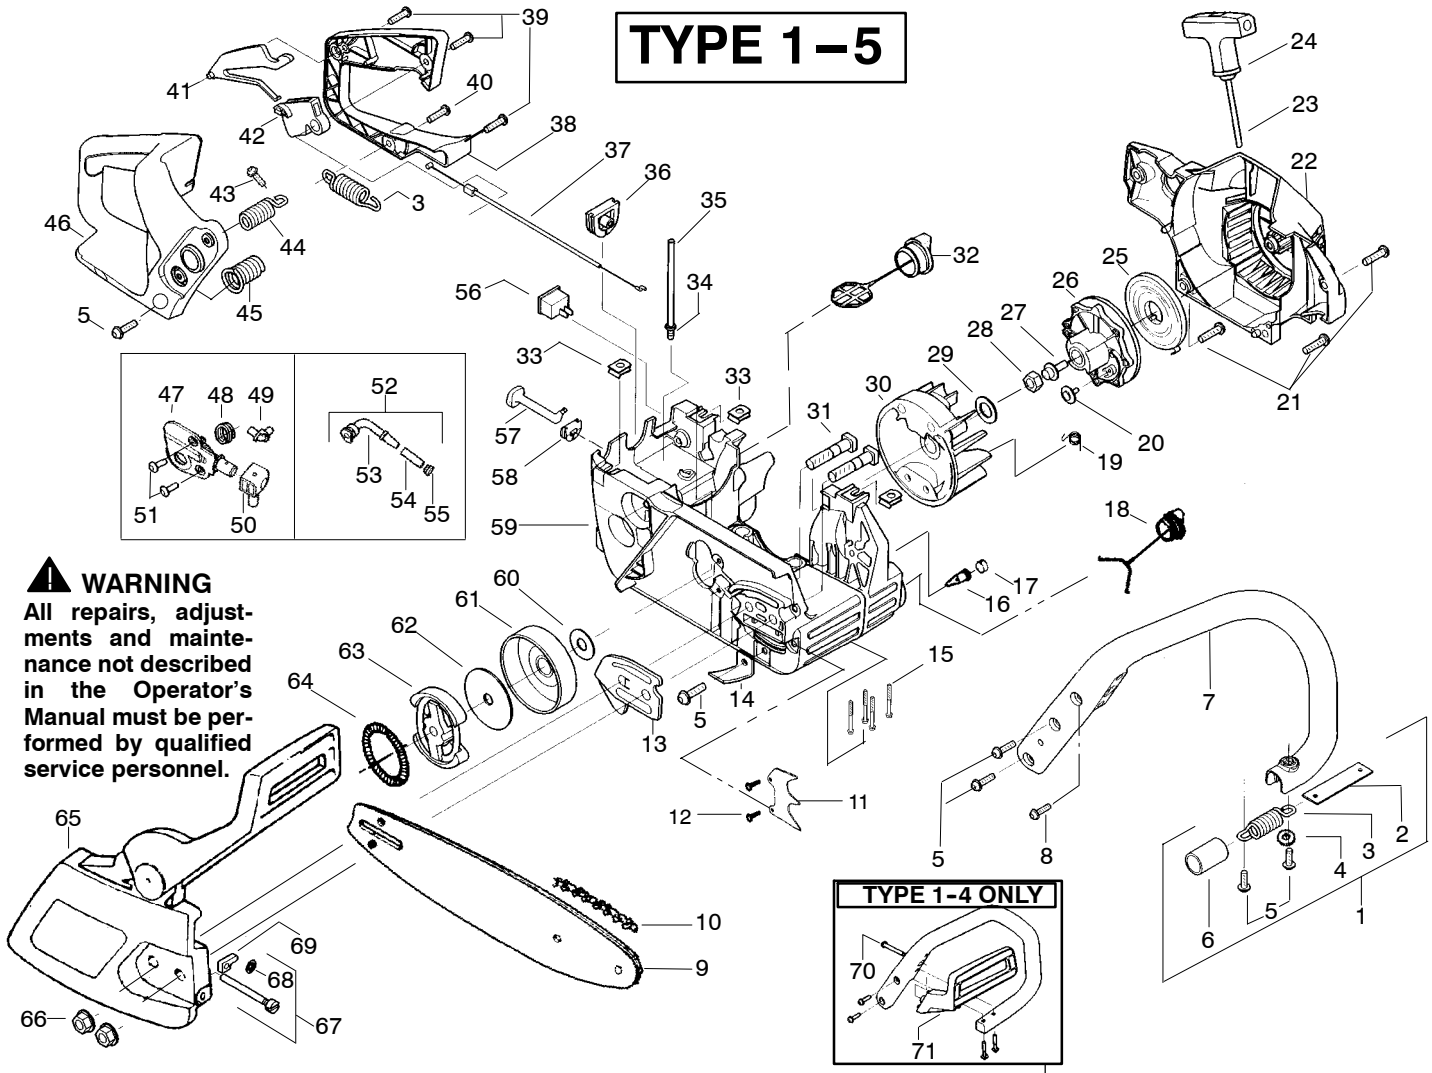

TYPE 1-5

WARNING
All repairs, adjustments and maintenance not described in the Operator's Manual must be performed by qualified service personnel.

Ref.	Part No.	Description	Ref.	Part No.	Description	Ref.	Part No.	Description
1.	530047963	Assy.- Isolator	25.	530027531	Spring-Recoil	50.	530019206	Block-Seal
2.	530047608	Limiter Strap	26.	530037817	Pulley-Starter	51.	530016064	Screw
3.	530042082	Spring-Isolator	27.	530015920	Screw	52.	530047663	Assy-Oil Pickup
4.	530015123	Washer	28.	530016134	Nut-Flywheel			(Incl. 53-55)
5.	530015814	Screw	29.	530015127	Washer-Flywheel	53.	530038373	Pickup-Oiler
6.	530036142	Sleeve-AV Spring	30.	530039209	Assy-Flywheel	54.	530037821	Filter-Oil
7.	530047583	Front Handle	31.	530016133	Bolt-Bar	55.	530030189	Plug-Oil Filter
8.	530016179	Screw	32.	530047192	Assy-Fuel Cap	56.	530069572	Kit-Switch
9.	952044370	Bar-16"	33.	530015922	Nut-"U"-Type	57.	530047605	Knob-Choke
	952044418	Bar-18"	34.	530023877	Fitting-fuel line	58.	530049005	Grommet-Knob
10.	952051211	Chain-16"	35.	530069216	Kit-Fuel line (large)	59.	530047618	Assy-Chassis
	952051338	Chain-18"	36.	530047631	Grommet-Cable	60.	530015907	Washer-Thrust
11.	530014381	Kit-Spike Assy.	37.	530047602	Cable-Throttle	61.	530047061	Assy-Clutch Drum w/bearing
12.	530015906	Screw	38.	530047581	Cover-Rear Handle	62.	530015611	Washer-Clutch
13.	530038238	Plate-Bar Mounting	39.	530015906	Screw	63.	530014949	Assy.Clutch (incl.64)
14.	530029850	Chain Catcher	40.	530015886	Screw	64.	530094188	Spring-Clutch
15.	530016132	Screw	41.	530036098	Throttle Lockout	65.	952069662	Kit-Chain Brake
16.	530026119	Check Valve	42.	530036097	Trigger-Throttle	66.	530015917	Nut-Bar Mounting
17.	530038264	Plug-Bronze Vent	43.	530015875	Screw	67.	530069611	Kit-Bar Adjust (incl. 68 & 69)
18.	530010846	Assy-Oil Cap	44.	530071385	Kit-Isolator (Upper)	68.	530038593	Retainer-Bar Adjust
19.	530023817	Spring-Starter Dog	45.	530053274	Assy. Isolator - lower	69.	530015826	Pin-Bar Adjust
20.	530016080	Screw	46.	530047582	Handle - Rear	70.	530016020	Bolt-Handguard (Type 1-4 only)
21.	530015892	Screw	47.	530071259	Kit-Oil Pump (Incls. 48,49,50)	71.	530038224	Handguard (Type 1-4 only)
22.	530049334	Housing-Fan	48.	530037820	Gear-Worm Spring			
23.	530069232	Kit-Rope	49.	530049477	Elbow-Oil Pickup			
24.	530037485	Handle-Starter						