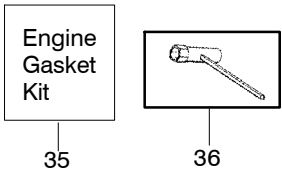

↖ = NEW PART NUMBER FOR THIS IPL

★ = REFER TO THE SERVICE REFERENCE INDICATED FOR MORE INFORMATION. (LOCATED AT END OF IPL)

TYPE 7

⚠ WARNING

All repairs, adjustments and maintenance not described in the Operator's Manual must be performed by qualified service personnel.

✓ = NEW PART NUMBER FOR THIS IPL

★ = REFER TO THE SERVICE REFERENCE INDICATED FOR MORE INFORMATION. (LOCATED AT END OF IPL)

Carburetor Assembly - #530069722-WT391

Ref.	Part No.	Description
1.	530038479	Limiter Cap - High
2.	530038478	Limiter Cap - Low
3.	530069826	Carburetor Repair Kit (● Indicates Contents)
4.	530069844	Gasket/Diaphragm Kit (KIT=Indicates Contents)