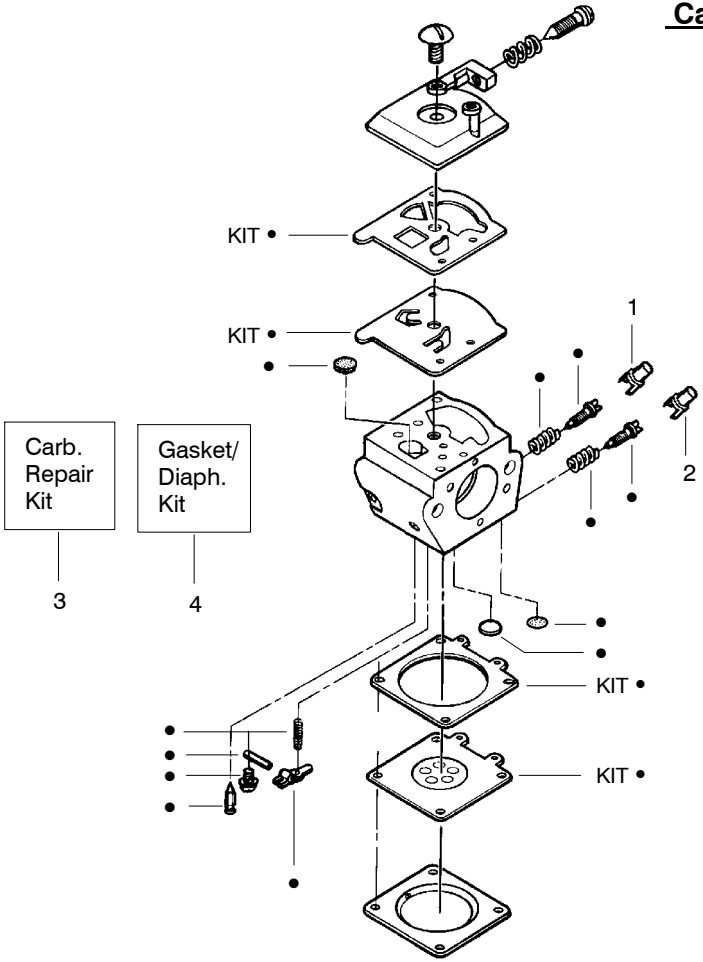

Carburetor Assembly - #530069722-WT391

Ref.	Part No.	Description
1.	530038479	Limiter Cap - High
2.	530038478	Limiter Cap - Low
3.	530069826	Carburetor Repair Kit (● Indicates Contents)
4.	530069844	Gasket/Diaphragm Kit (KIT=Indicates Contents)

Kit - Carburetor Assembly No. 530071621 - WT-625
Kit - Carburetor Assembly No. 530071820 - W-20
Kit - Carburetor Assembly No. 530071821 - WT-662

Note: No Repair kits are available for these carburetors

★★★★★ Service Reference ★★★★★

Note: Your chain saw may have either a one or two piece seal. Please note the two piece seal is no longer available.