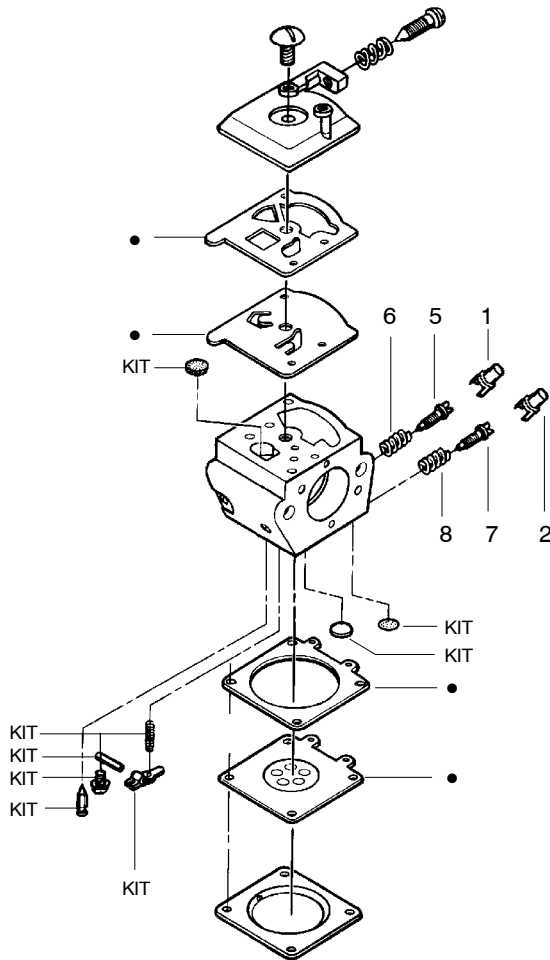

Carburetor Assembly – WT324 – #530069703

Ref.	Part No.	Description
1.	530038479	Limiter Cap – High (brown)
2.	530038478	Limiter Cap – Low (tan)
3.	530069826	Carburetor Repair Kit (KIT = Indicates Contents)
4.	530069844	Gasket Diaphragm Kit (● Indicates Contents)
5.	530035383	Needle – Low Speed
6.	530035293	Needle Spring – Low Speed
7.	530035384	Needle – High Speed
8.	530035295	Needle Spring – High Speed

Kit - Carburetor Assembly No. 530071620 - WT-624
Kit - Carburetor Assembly No. 530071820 - W-20
Kit - Carburetor Assembly No. 530071821 - WT-662

Note: No Repair kits are available for these carburetors.