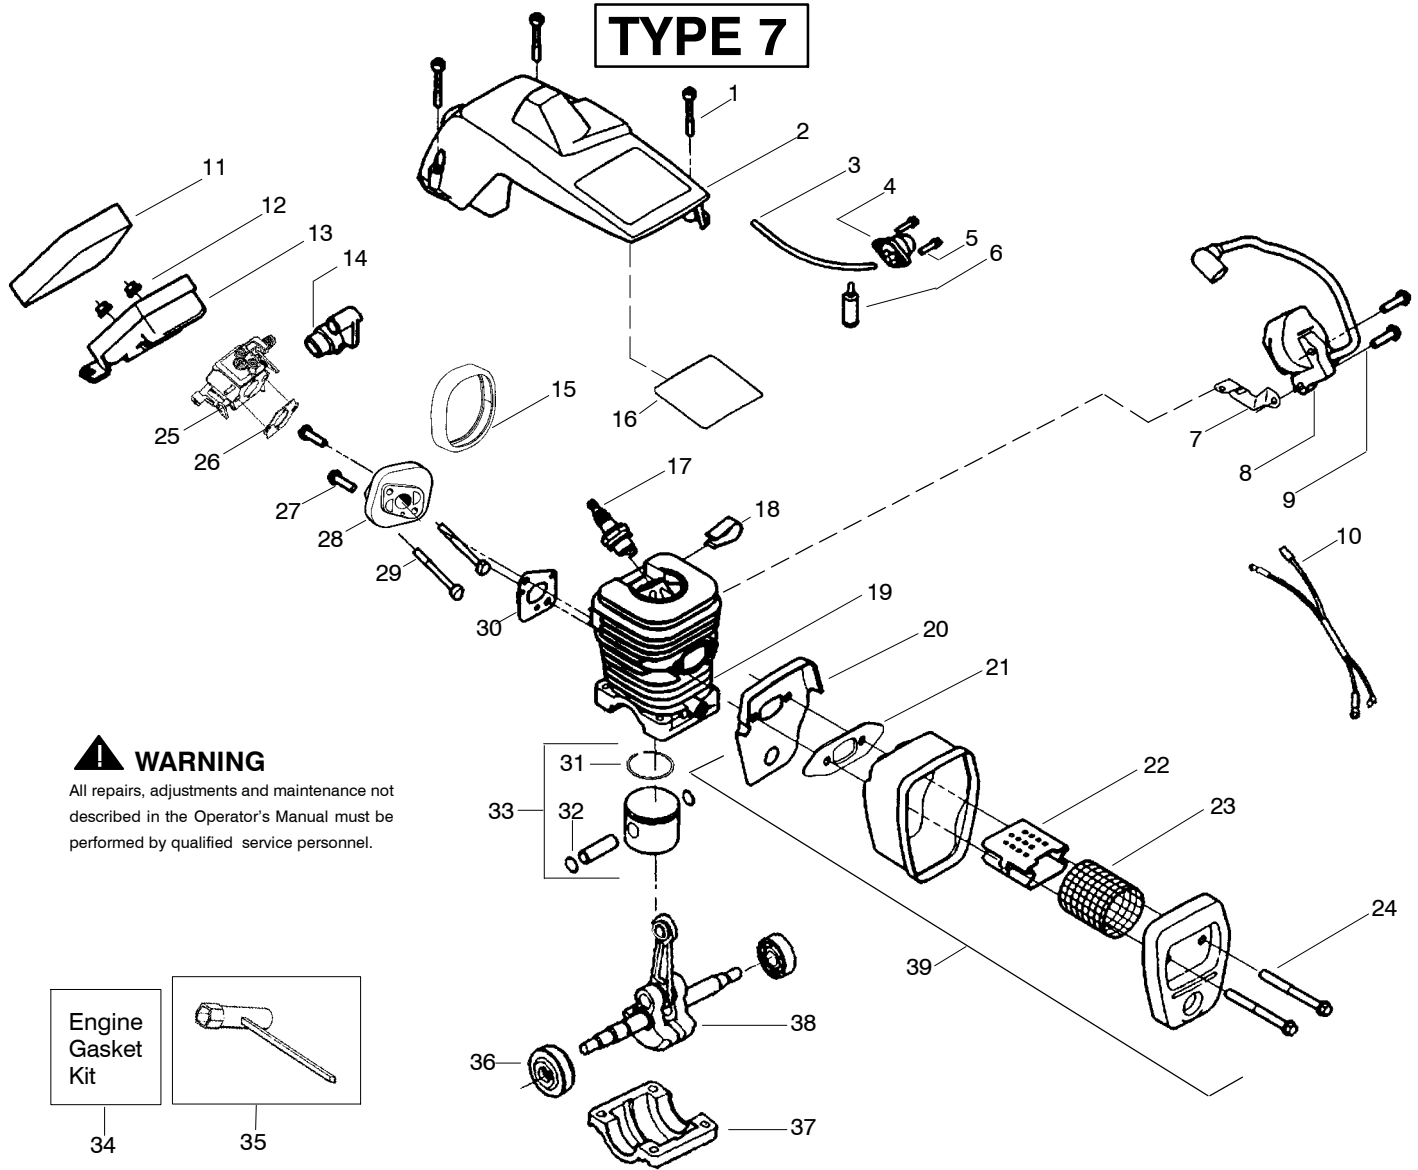

Note: Illustration may differ from actual model due to design changes

Ref.	Part No.	Description	Ref.	Part No.	Description	Ref.	Part No.	Description
1.	530016153	Screw	19.	530012550	Cylinder	33.	530071408	Kit - Piston (Incl. 31 & 32)
2.	530055637	Assy - Cylinder Shield (includes # 16)	20.	530049870	Backplate - Muffler	34.	530069608	Kit - Engine Gasket (Incl. 21, 26 & 30)
3.	530069247	Kit - Fuel Line (Small)	21.	530069608	Gasket - Muffler (kit)	35.	530031163	Bar Wrench
4.	530071835	Kit - Purge Bulb (Incl. #5)	22.	530037813	Diffuser - Muffler	36.	530056363	Assy - Seal & Bearing
5.	530015780	Screw	23.	530036103	Screen - Spark	37.	530037935	Cap - Crankcase
6.	530095646	Assy - Fuel Pick-up	24.	530016132	Bolt - Muffler	38.	530047062	Assy - Crankshaft
7.	530047442	Strap - Ground	25.	---	Kit - Carburetor	39.	530047207	Assy - Muffler (Incl. 20 - 24)
8.	530039198	Ignition Module		530071820	Zama (W - 20)	Not Shown		
9.	530015814	Screw		530071821	Walbro (WT - 662)	---	---	Manuals
10.	530052296	Assy - Wire Harness	26.	530069608	Gasket - Carb. (kit)	---	---	North America
11.	530037793	Foam - Air Filter	27.	530016386	Screw	---	---	Non - Ce 1
12.	530016101	Nut	28.	530049700	Carb. Adapter	---	---	Russian
13.	530057480	Assy - Air Box	29.	530016187	Screw	✓	545123582	Decal - Warning
14.	530035526	Grommet - Carb Adjust	30.	530069608	Gasket - Adaptor (kit)	✓	545123745	Decal - Start Inst.
15.	530054144	Seal - Carb Adapter	31.	530038729	Ring - Piston	---	545123746	Decal - Warning (Russia)
16.	530055698	Reflector - Heat	32.	530015697	Retainer - Piston Pin	---	530057757	
17.	952030150	Spark Plug (RCJ - 7Y)				---	530059229	
18.	530016136	Clip - High Tension Lead				---	545003001	

✓ = NEW PART NUMBER FOR THIS IPL

* = REFER TO THE SERVICE REFERENCE INDICATED FOR MORE INFORMATION. (LOCATED AT END OF IPL)