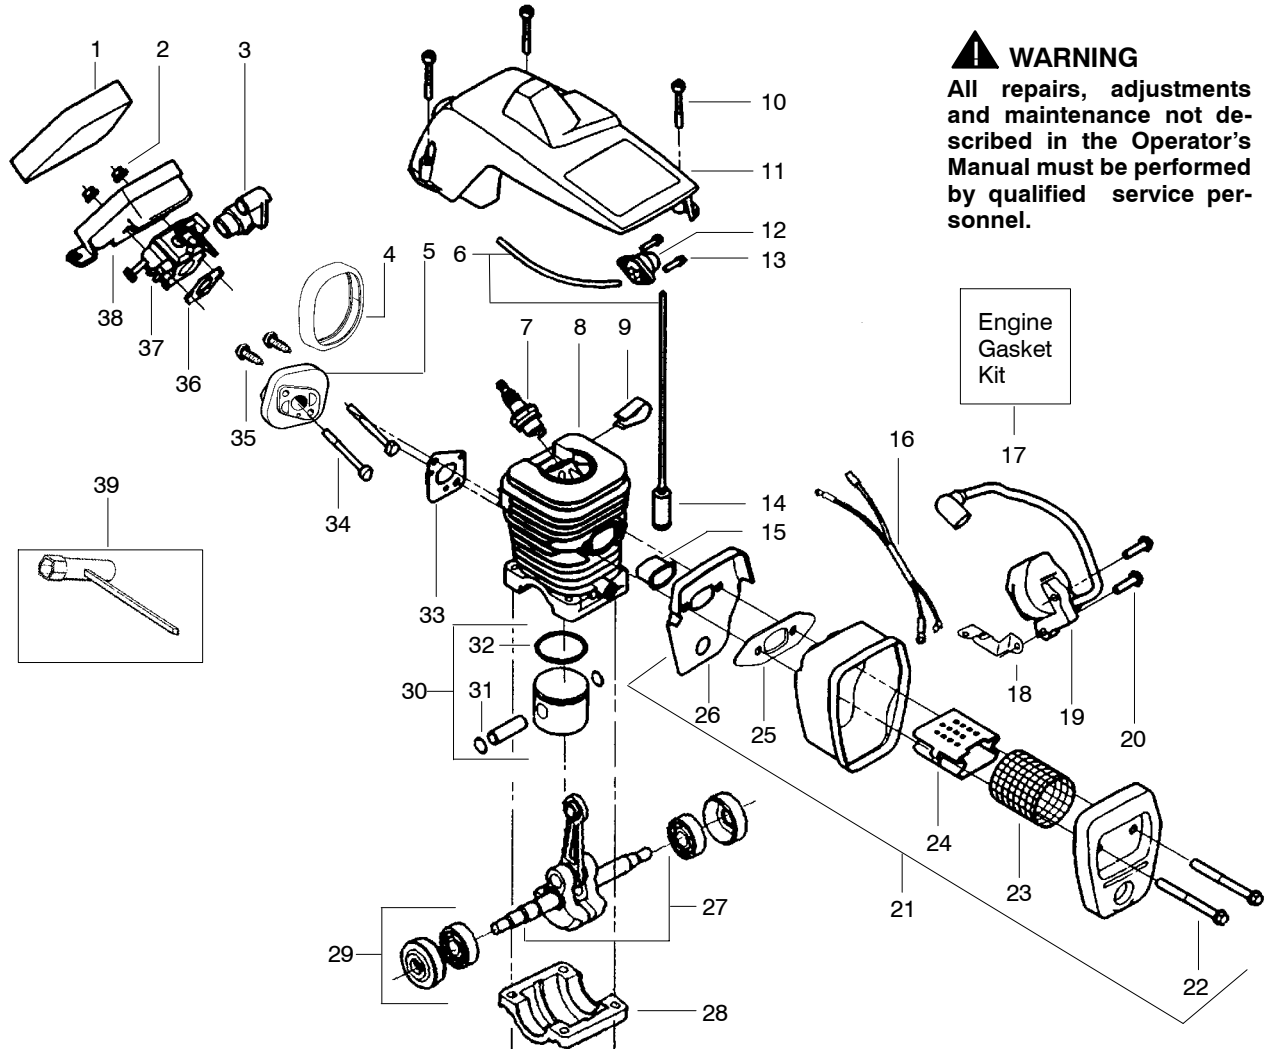

TYPE 6

⚠ WARNING
All repairs, adjustments and maintenance not described in the Operator's Manual must be performed by qualified service personnel.

Ref.	Part No.	Description	Ref.	Part No.	Description	Ref.	Part No.	Description
1.	530037793	Foam – Air Filter	14.	530095646	Fuel Pick – up Ass'y.	31.	530015697	Retainer – Piston Pin
2.	530016101	Nut	15.	530037652	Heat Insulator	32.	530038729	Ring – Piston
3.	530035526	Grommet – Carb Adjust	16.	530052296	Assy. – Wire Harness	33.	530069608	Gasket – Carb. Adapter
4.	*****	Seal – Carb Adapter	17.	530069608	Kit – Engine Gasket (Incl. 25, 33 & 36)	34.	530016187	Screw
5.	530049700	Carb. Adapter	18.	530047442	Strap – Ground	35.	530016386	Screw
6.	530069247	Fuel Line Kit (Small)	19.	530039198	Module – Ignition	36.	530069608	Gasket – Carburetor
7.	952030150	Spark Plug (RCJ – 7Y)	20.	530015814	Screw	37.	530071620	Kit – Carburetor (WT – 624)
8.	530071412	Kit – Cylinder	21.	530047207	Assy – Muffler (Incl. 22 – 26)	38.	530057480	Housing – Air Filter
9.	530016136	Clip – High Tension Lead	22.	530016132	Screw	39.	530031163	Wrench – Bar
10.	530016153	Screw	23.	530036103	Screen – Spark			
11.	---	Cylinder Shield	24.	530037813	Diffuser – Muffler			Not Shown
	530071310	2050,2150	25.	530069608	Gasket – Muffler			Operator Manual
	530049227	2175,2375	26.	530049870	Backplate – Muffler			Type 6
12.	530047213	Air Purge Ass'y.	27.	530047062	Assy. – Crankshaft			Decal Warning
13.	530015780	Screw	28.	530037935	Cap – Crankcase			
			29.	530056363	Assy. – Seal & Bearing			
			30.	530071408	Kit – Piston (Incl. 31 & 32)			

✓ = NEW PART NUMBER FOR THIS IPL   * = REFER TO THE SERVICE REFERENCE INDICATED FOR MORE INFORMATION. (LOCATED AT END OF IPL)
● = THESE PARTS ARE ILLUSTRATED FOR CLARITY. ORDER COMPLETE ASSEMBLY.