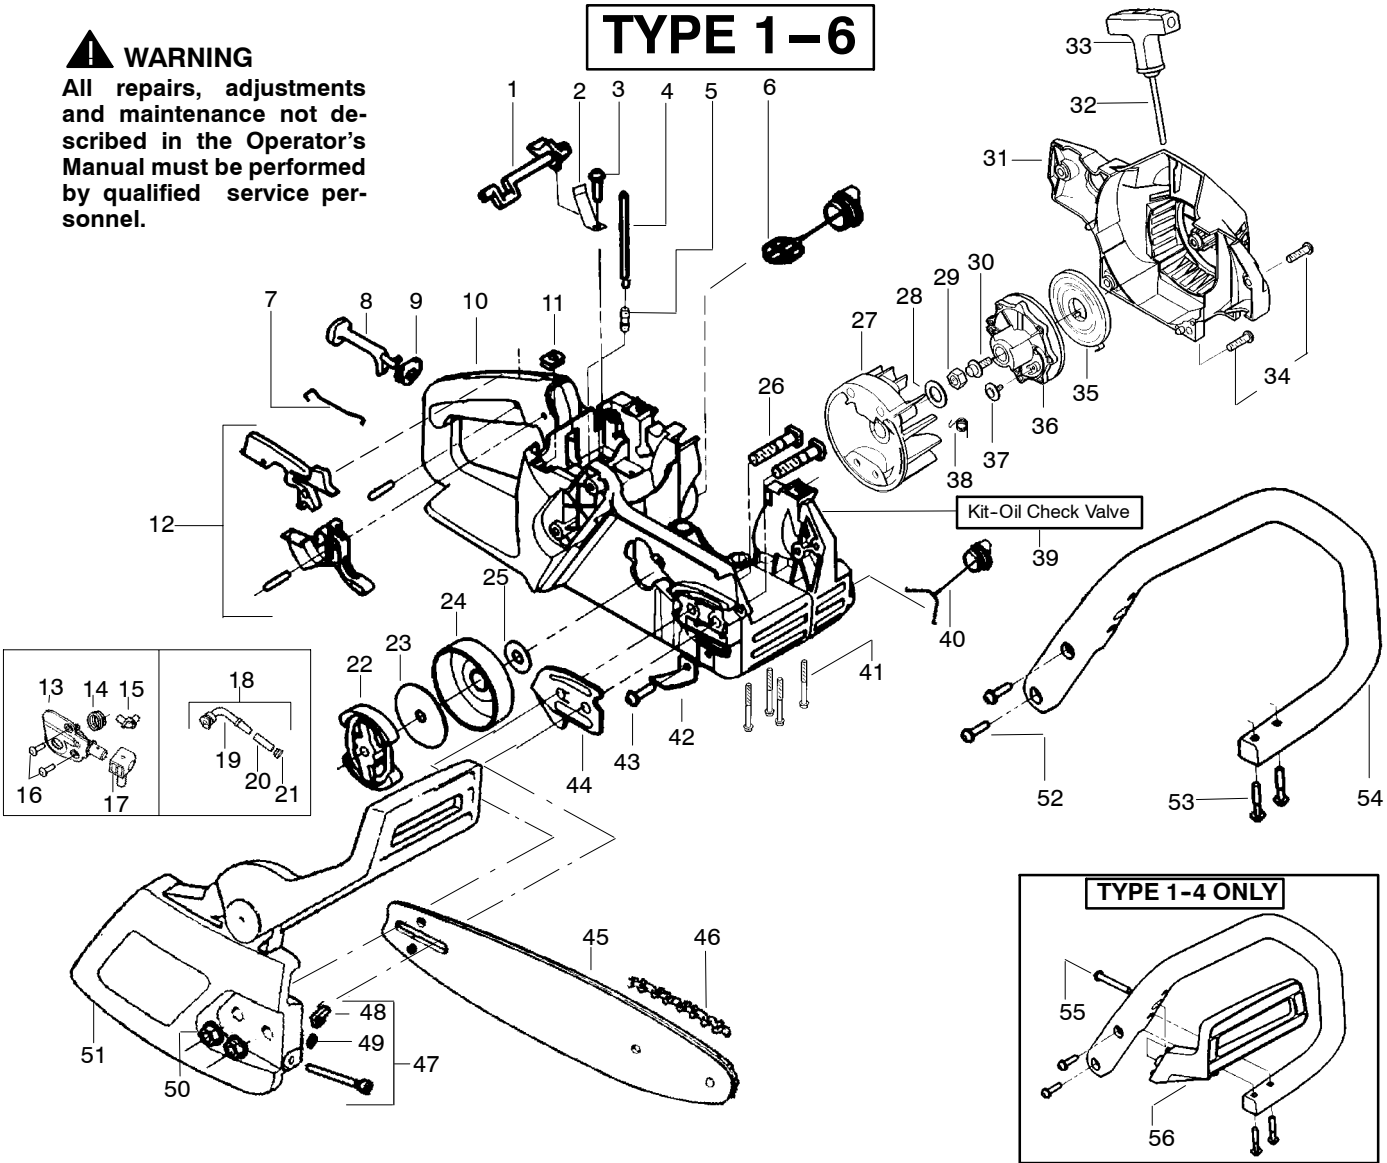

⚠ WARNING
All repairs, adjustments and maintenance not described in the Operator's Manual must be performed by qualified service personnel.

TYPE 1-6

Ref.	Part No.	Description	Ref.	Part No.	Description	Ref.	Part No.	Description
1.	530038227	Lever-Switch (Incl. Pin)	23.	530015611	Washer-Clutch	44.	530038238	Plate-Bar Mounting
2.	530016149	Spring-Switch	24.	530047061	Assy-Drum W/brg.	45.	952044368	Bar - 14"
3.	530015775	Screw	25.	530015907	Washer - Thrust		952044370	Bar - 16"
4.	530069216	Kit-Fuel Line (Large)	26.	530016133	Bolt-Bar Mounting		952044418	Bar - 18"
5.	530023877	Fitting	27.	530039209	Assy-Flywheel	46.	952051209	Chain - 14"
6.	530047192	Assy-Fuel Cap	28.	530015127	Washer-Flywheel		952051211	Chain - 16"
7.	530037809	Wire-Throttle	29.	530016134	Nut-Flywheel		952051338	Chain - 18"
8.	530047989	Lever-Choke	30.	530015920	Screw	47.	530069611	Kit-Bar Adjust (incl. 48, 49)
9.	530038406	Grommet-Choke Knob	31.	---	Housing-Fan	48.	530015826	Pin-Bar Adjust
10.	530069822	Assy-Chassis		530049334	2050,2150	49.	530038593	Retainer-Bar Adjust
11.	530015922	Nut-Speed		530049337	2175,2375	50.	530015917	Nut-Bar Mounting
12.	530071305	Kit-Trigger & Lockout	32.	530069232	Kit-Rope	51.	---	Assy-Chain Brake
13.	530071259	Kit-Oil Pump (incl 14,15,17)	33.	530037485	Handle- Starter		530054735	2050,2150
14.	530037820	Gear-Worm Spring	34.	530015892	Screw		530054740	2175,2375
15.	530049477	Elbow-Oil Pickup	35.	530027531	Spring-Starter			(Type 1,2,3,4,5,6)
16.	530016064	Screw	36.	530037817	Pulley-Starter	52.	530015814	Screw
17.	530019206	Seal Block	37.	530016080	Screw	53.	530015940	Screw
18.	530047663	Assy-Oil-Pickup (Incl. 19, 20 & 21)	38.	530023817	Screw - Starter Dog	54.	530056798	Handle-Front
19.	530038373	Pickup-Oiler	39.	530071666	Kit-Oil Check Valve	55.	530016020	Bolt-Handguard (Type 1-4 only)
20.	530037821	Filter-Oil	40.	530010846	Assy-Oil Cap	56.	530038224	Handguard (Type 1-4 only)
21.	530030189	Plug-Oil Filter	41.	530016132	Screw			
22.	530014949	Assy. - Clutch	42.	530029850	Chain Catcher			
			43.	530015814	Screw			

✓ = NEW PART NUMBER FOR THIS IPL   ★ = REFER TO THE SERVICE REFERENCE INDICATED FOR MORE INFORMATION. (LOCATED AT END OF IPL)